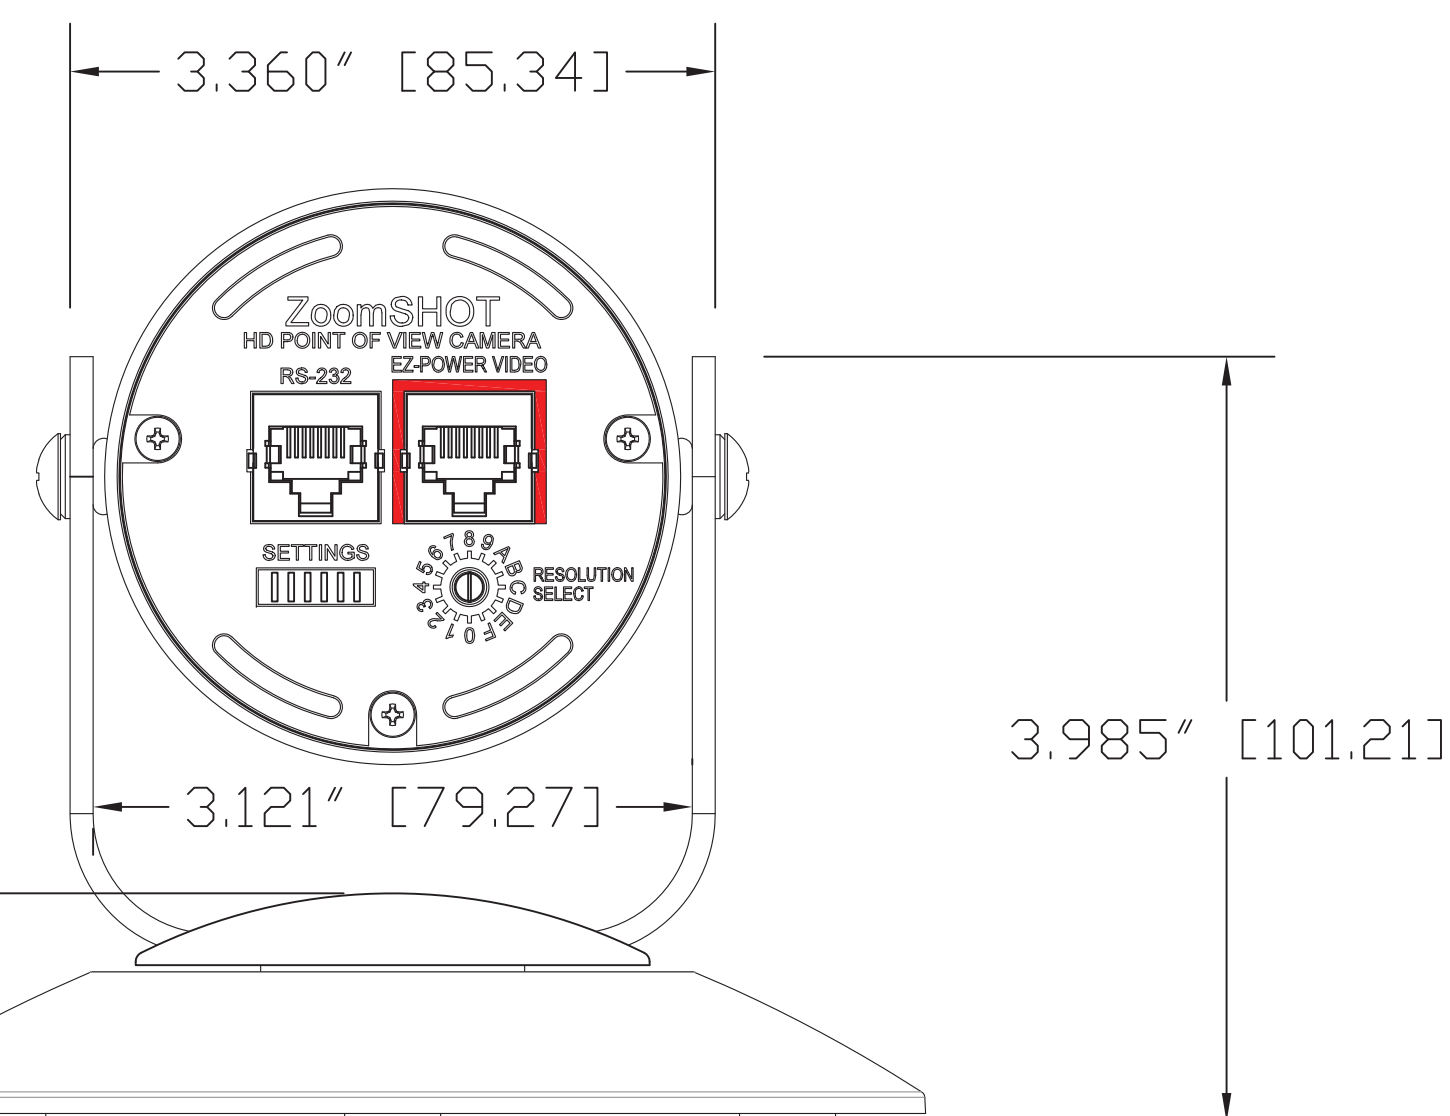

FRONT VIEW

REAR VIEW

ZoomSHOT HD PN: 998-6919-000

Point of View Camera with 19X Power Zoom

DRAWN	CHECKED	APPROVED	DATE
WLF/RAR		RAR	08/08/2013

MATERIALS	CRS SHT, .105 (12 GA) BLACK POWDERCOAT - PCC# 806-394	SCALE	1:1	DRAWING No.	REV
COMMENTS	Surface Polarizing Catalyst (SPC) - NOT INCLUDED	SIZE	D	6919-000	A