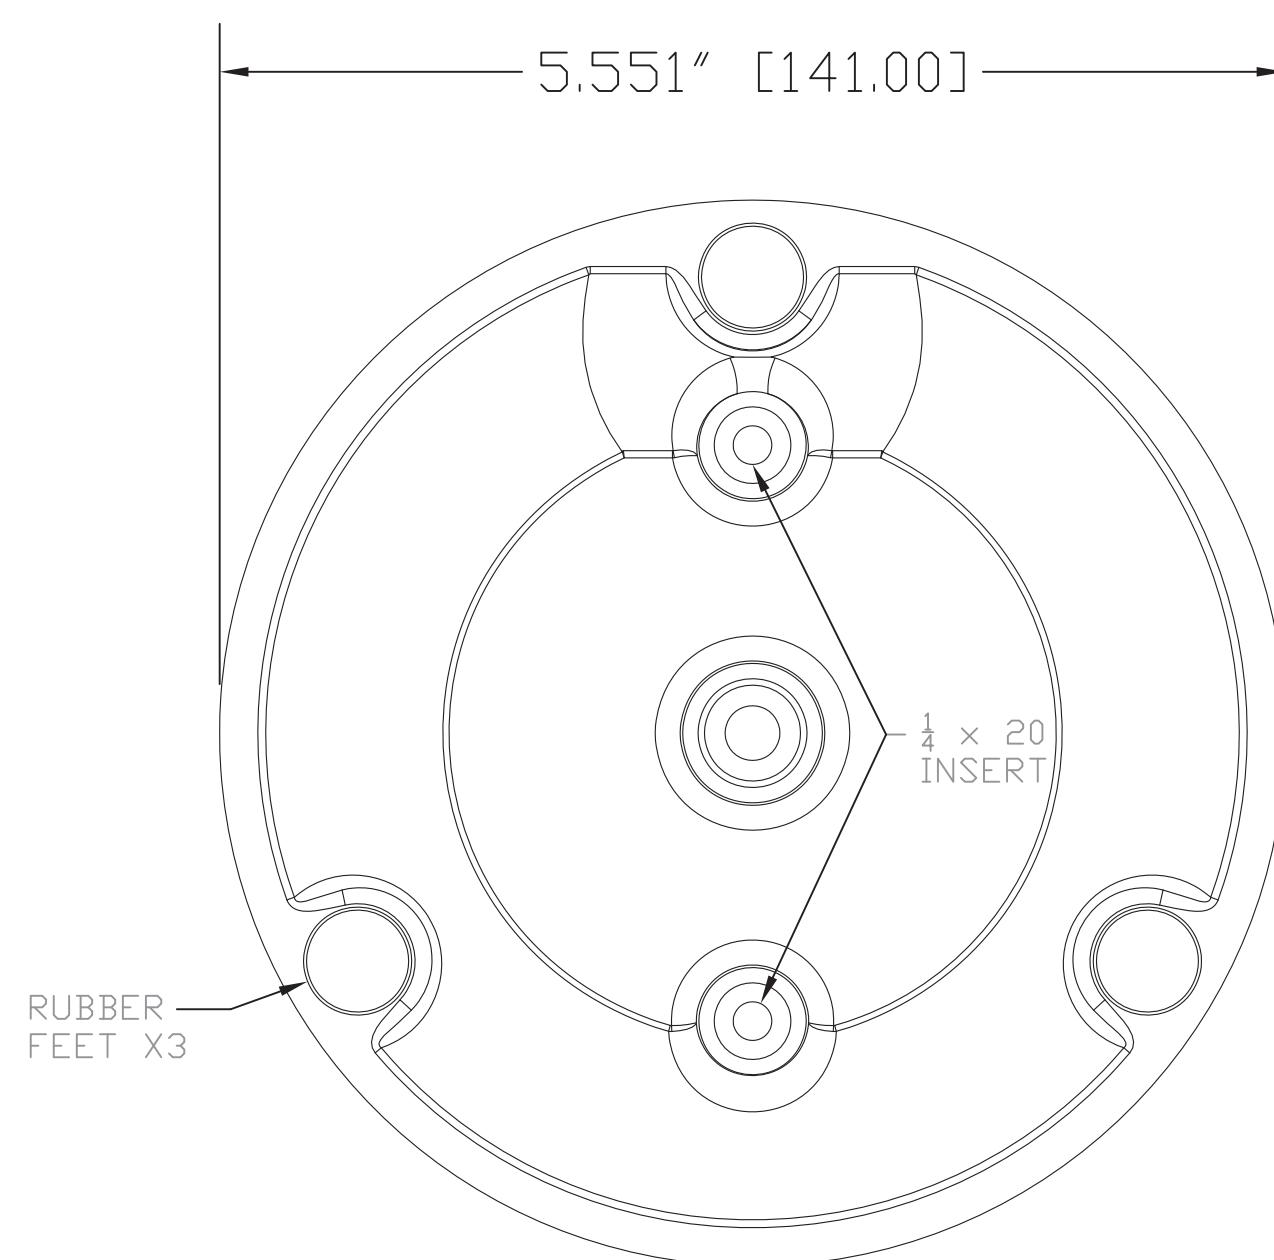

REAR VIEW

BOTTOM VIEW