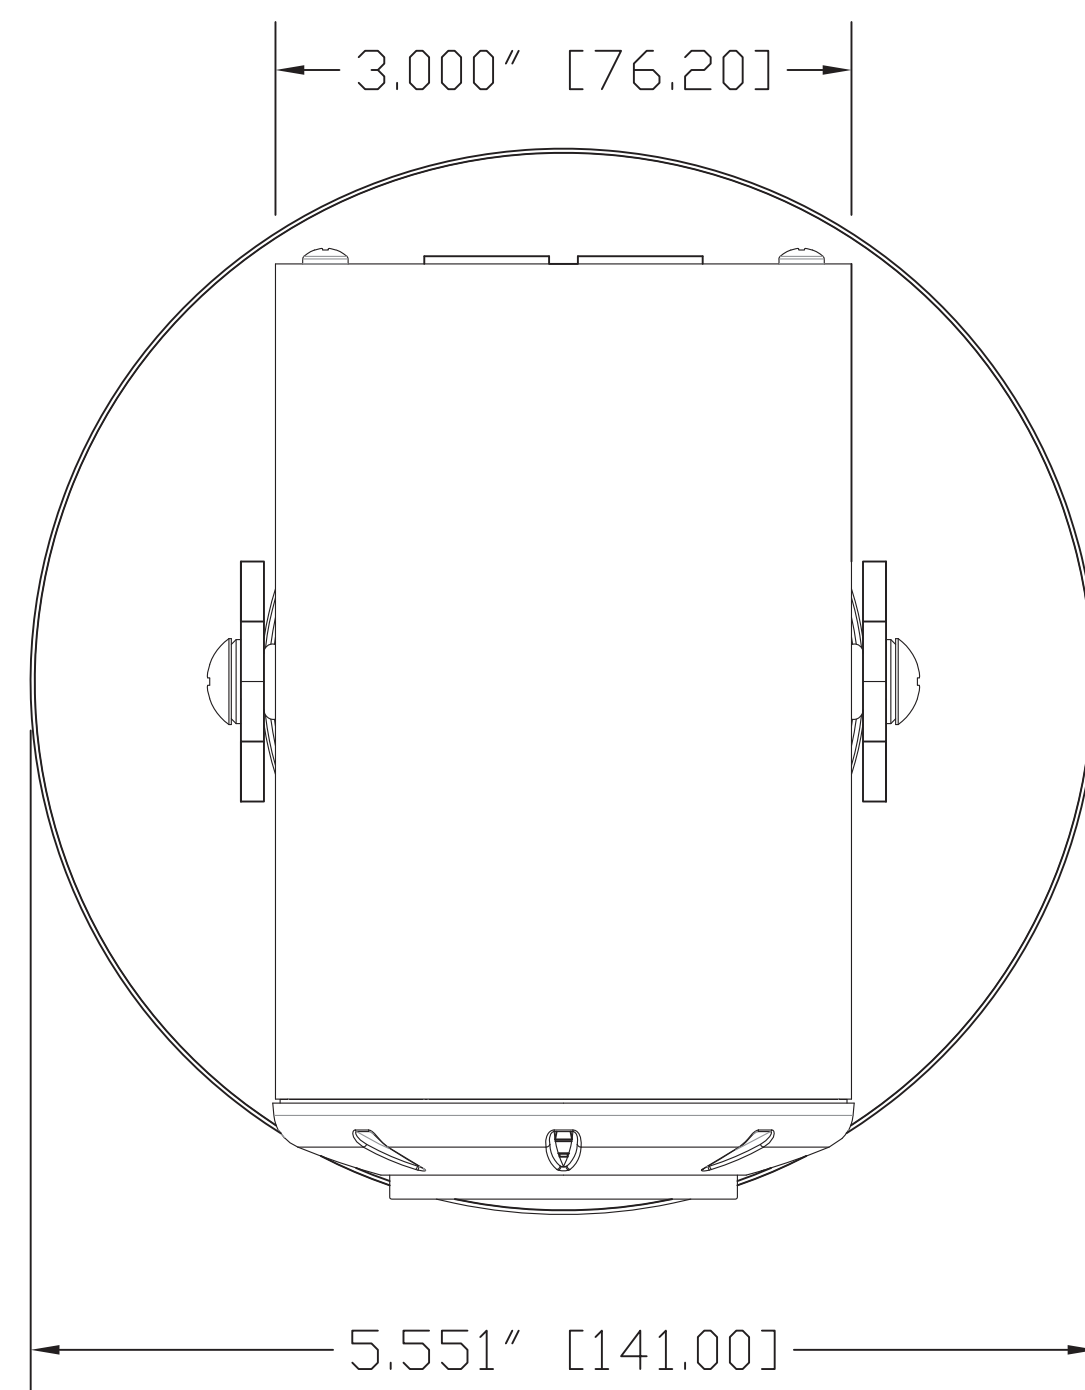

TOP VIEW

REAR VIEW

ZoomSHOT HD PN: 998-6919-000

Point of View Camera with 19X Power Zoom

DRAWN	CHECKED	APPROVED	DATE
WLF/RAR		RAR	08/08/2013

MATERIALS	CRS SHT, .105 (12 GA) BLACK POWDERCOAT - PCC# 806-394	SCALE	1:1	DRAWING No.	REV
COMMENTS	Surface Polarizing Catalyst (SPC) - NOT INCLUDED	SIZE	D	6919-000	A