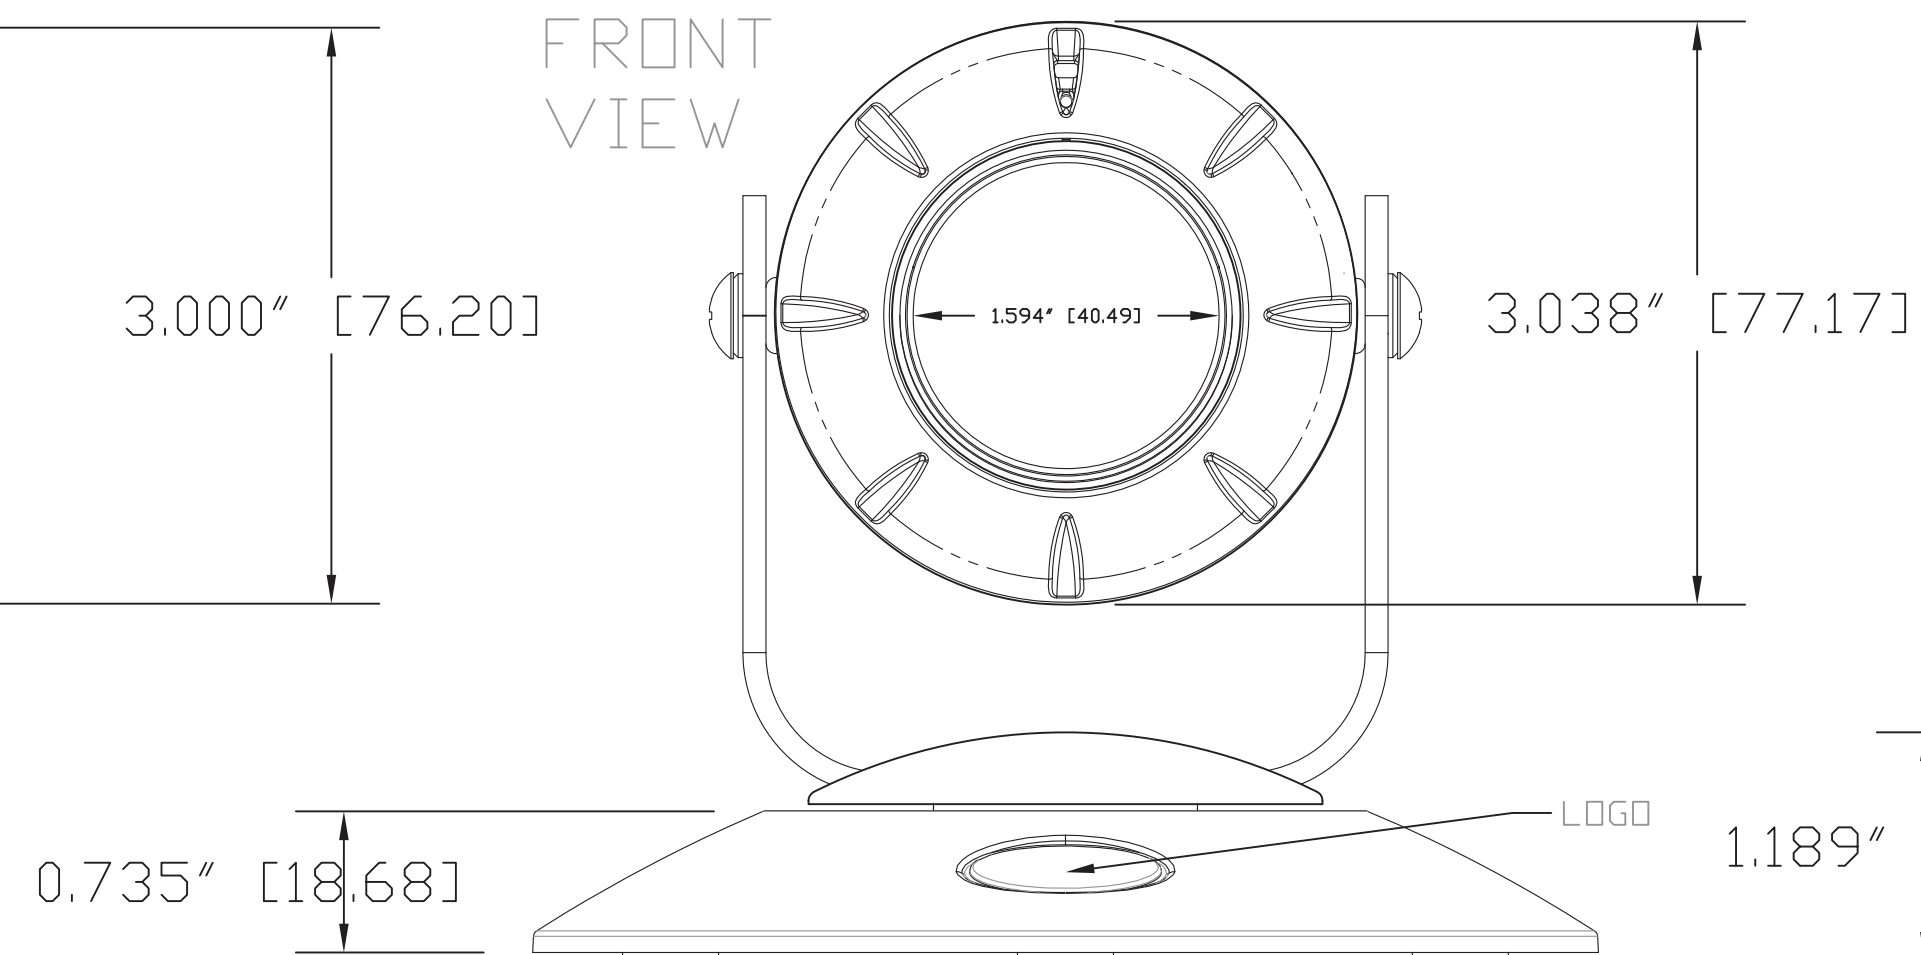

FRONT VIEW

REAR VIEW

ZoomSHOT HD PN: 998-6919-000

Point of View Camera with 19X Power Zoom

DRAWN	CHECKED	APPROVED	DATE
WLF/RAR		RAR	08/08/2013

MATERIALS	CRS SHT, .105 (12 GA) BLACK POWDERCOAT - PCC# 806-394	SCALE	1:1	DRAWING No.	REV
COMMENTS	Surface Polarizing Catalyst (SPC) - NOT INCLUDED	SIZE	D	6919-000	A