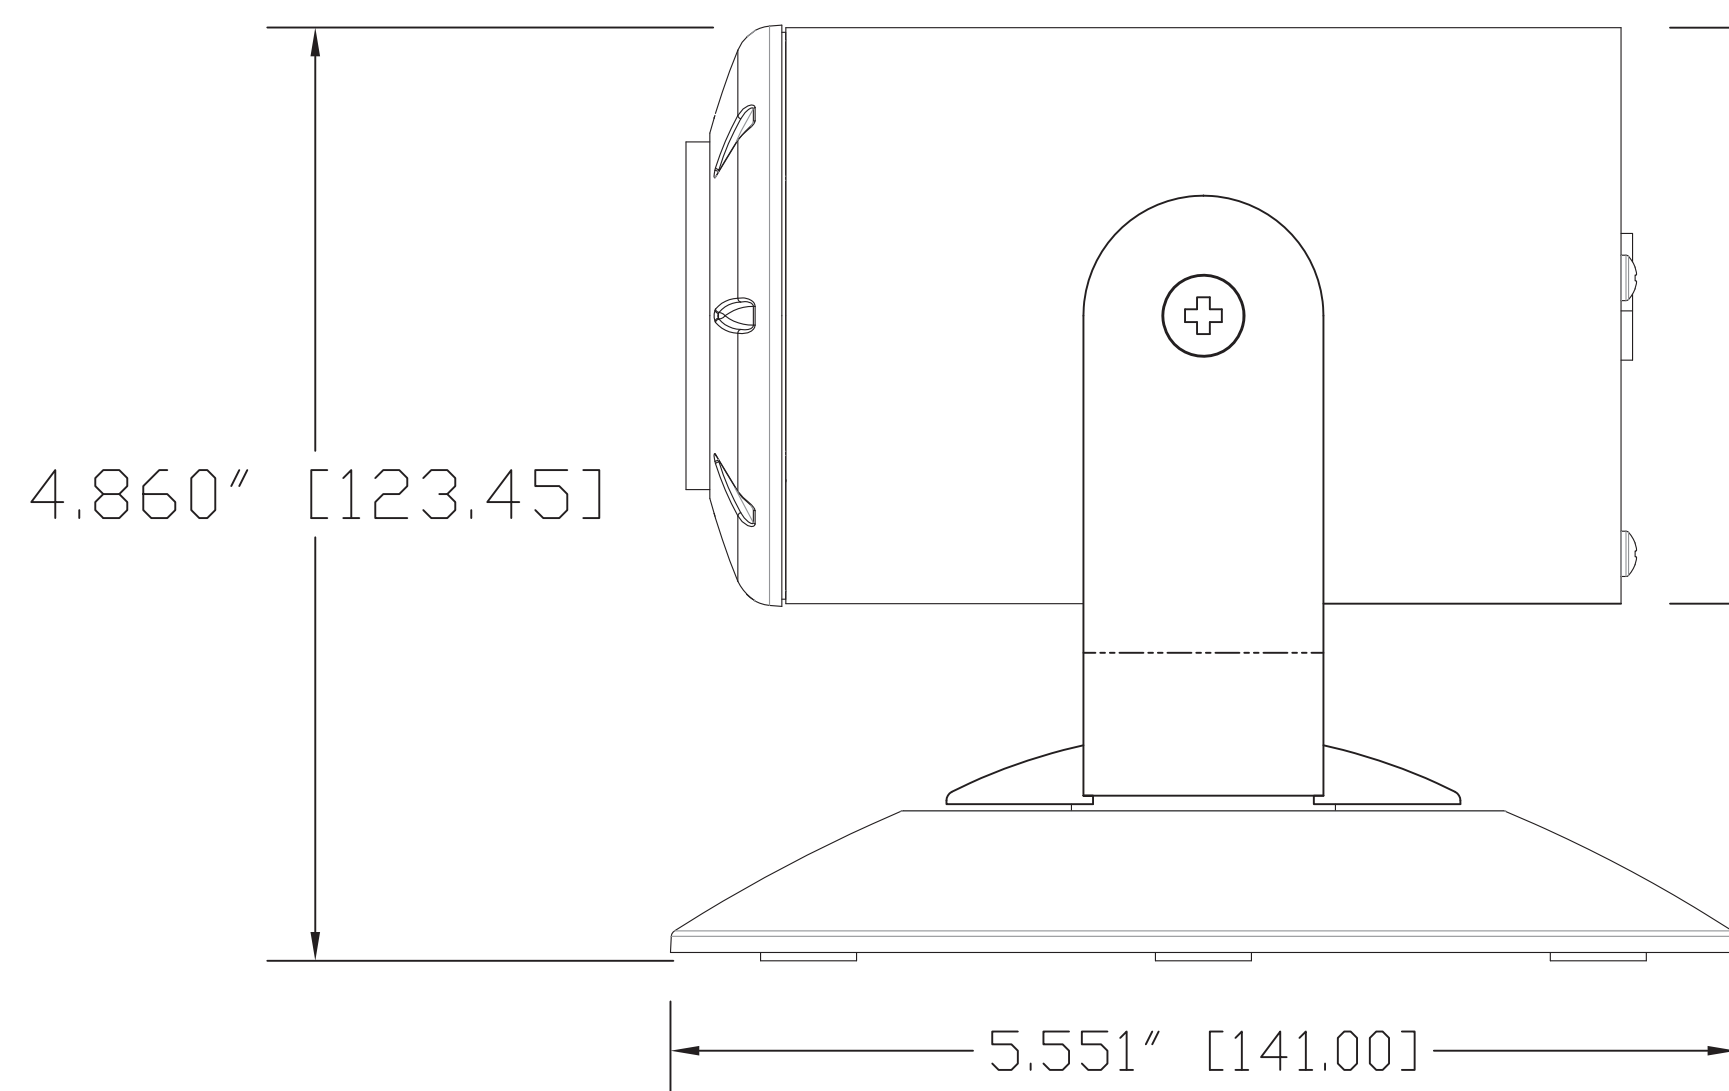

SIDE VIEW

REAR VIEW

ZoomSHOT HD PN: 998-6919-000

Point of View Camera with 19X Power Zoom

DRAWN	CHECKED	APPROVED	DATE
WLF/RAR		RAR	08/08/2013

MATERIALS	CRS SHT, .105 (12 GA) BLACK POWDERCOAT - PCC# 806-394	SCALE	1:1	DRAWING No.	REV
COMMENTS	Surface Polarizing Catalyst (SPC) - NOT INCLUDED	SIZE	D	6919-000	A