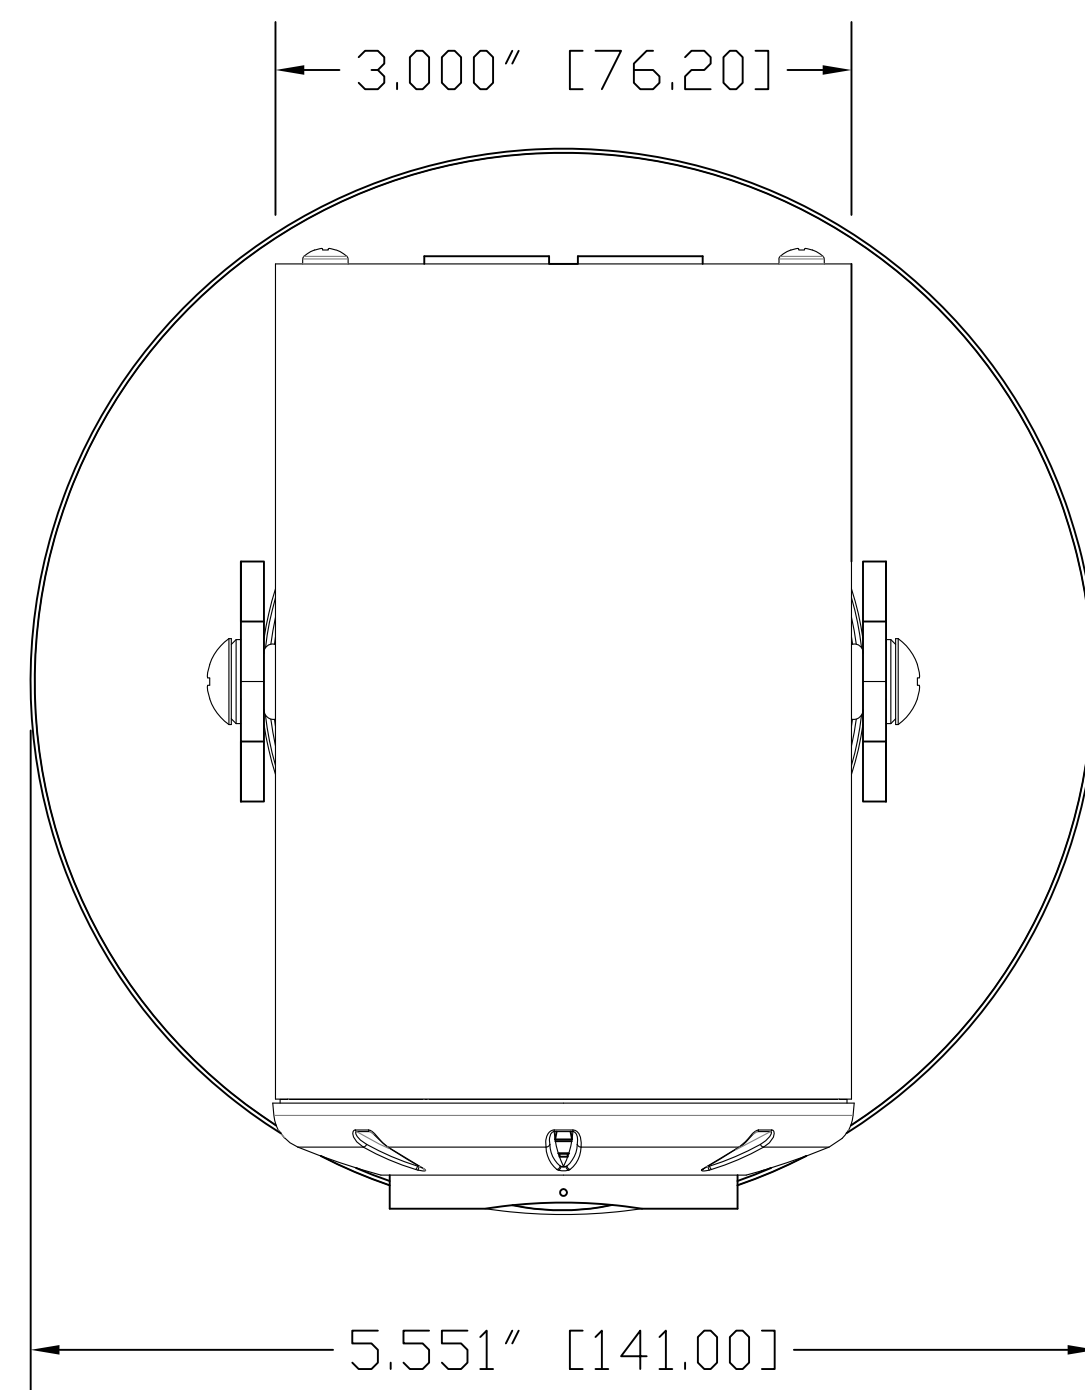

TOP VIEW

REAR VIEW

vaddio

ZoomSHOT 20, PN: 998-6920-000

HD Point of View Camera with 20X Power Zoom

DRAWN	CHECKED	APPROVED	DATE
WLF/RAR		RAR	04/08/2015 SD: 68732.9

THIS DRAWING, INCLUDING ALL SUBJECT MATTERS INDICATED THEREON OR DERIVED THEREFROM, COMPRISES PROPRIETARY INFORMATION AND IS THE EXPRESS PROPERTY OF VADDIO. All Rights Reserved - Copyright © 2015

MATERIALS	CRS SHT, .105 (12 GA) BLACK POWDERCOAT - PCC# 806-394	SCALE	1:1	DRAWING No.	REV
COMMENTS	Resonating Gradient Transistor Coil - NOT INCLUDED	SIZE	D	6920-000	A