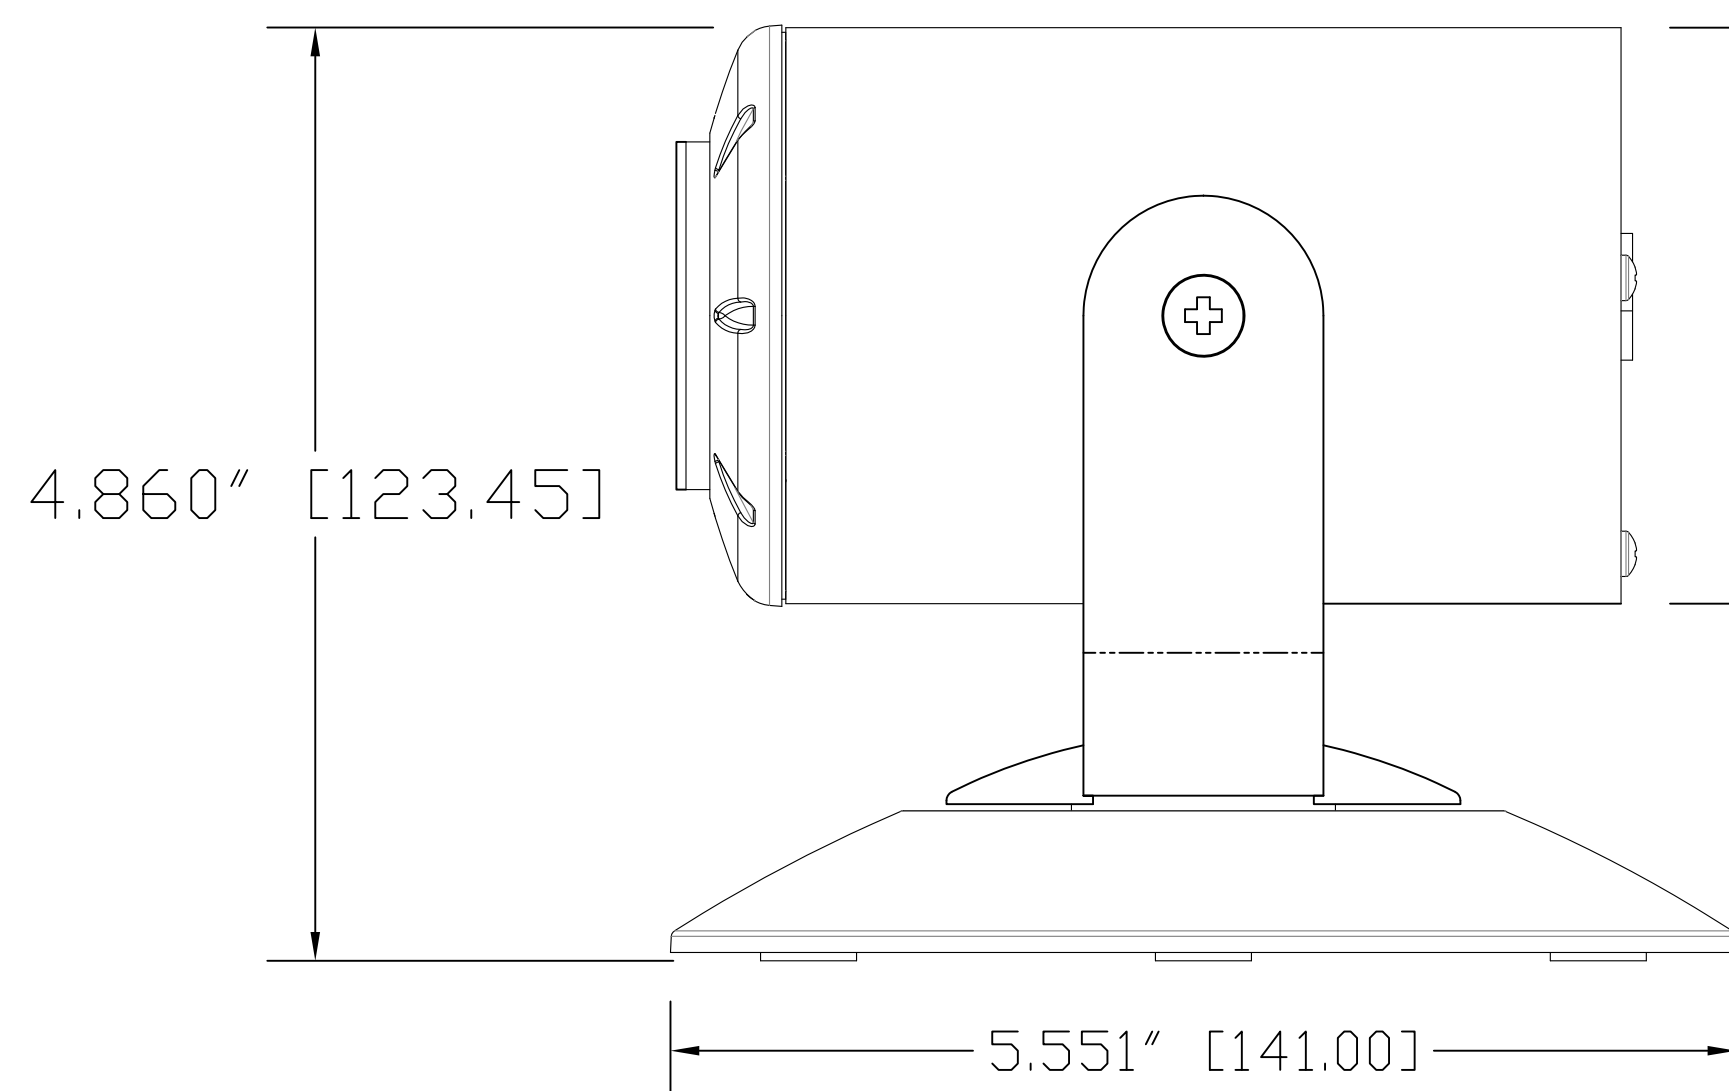

SIDE VIEW

REAR VIEW

vaddio

ZoomSHOT 20, PN: 998-6920-000

HD Point of View Camera with 20X Power Zoom

DRAWN	CHECKED	APPROVED	DATE
WLF/RAR		RAR	04/08/2015 SD: 68732.9

THIS DRAWING, INCLUDING ALL SUBJECT MATTERS INDICATED THEREON OR DERIVED THEREFROM, COMPRISES PROPRIETARY INFORMATION AND IS THE EXPRESS PROPERTY OF VADDIO. All Rights Reserved - Copyright © 2015

MATERIALS	CRS SHT, .105 (12 GA) BLACK POWDERCOAT - PCC# 806-394	SCALE	1:1	DRAWING No.	REV
COMMENTS	Resonating Gradient Transistor Coil - NOT INCLUDED	SIZE	D	6920-000	A