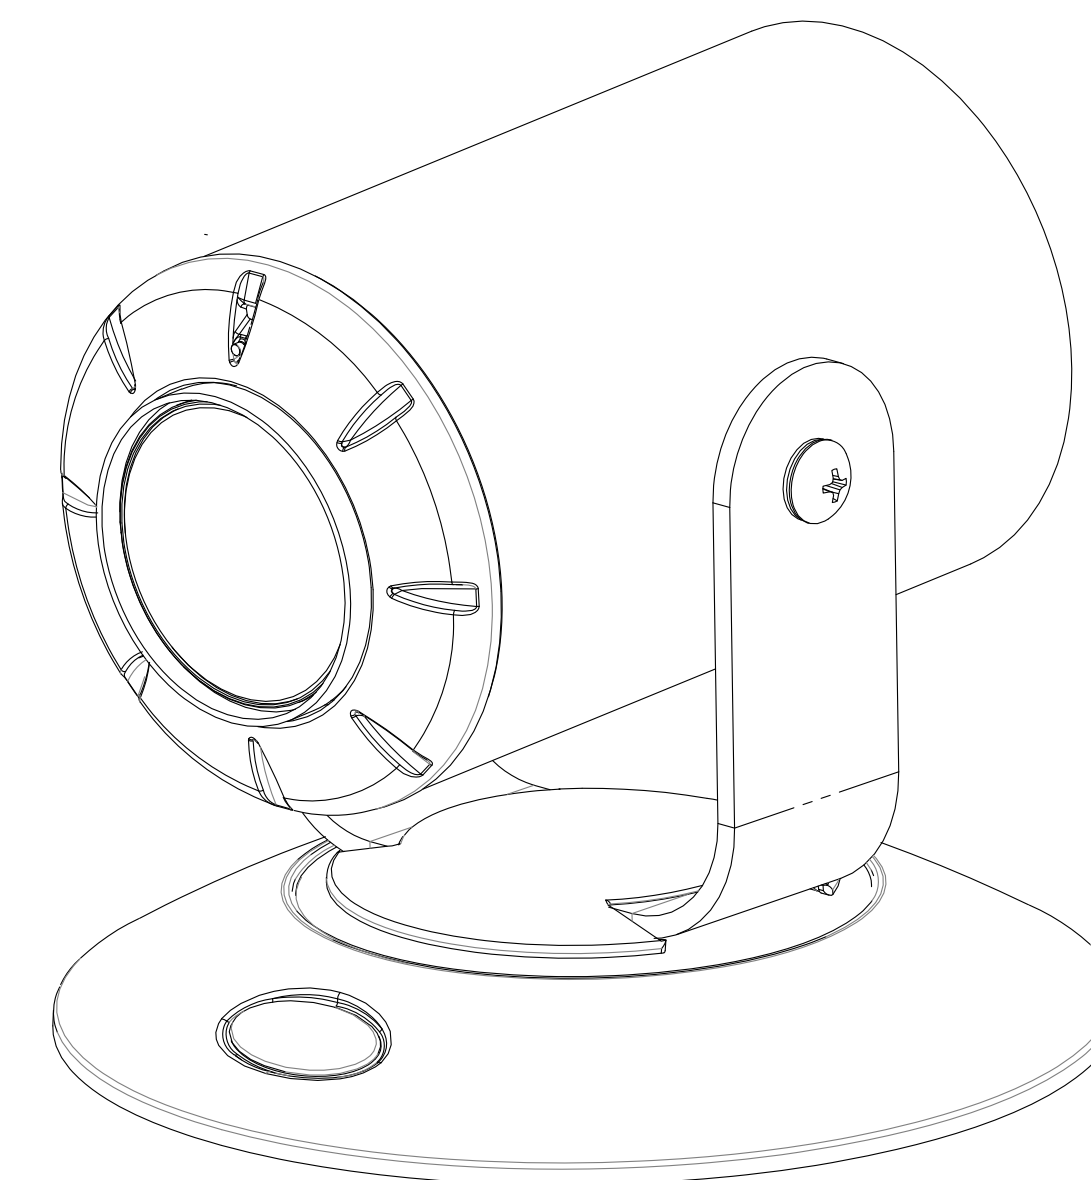

ISO VIEW
(NO SCALE)