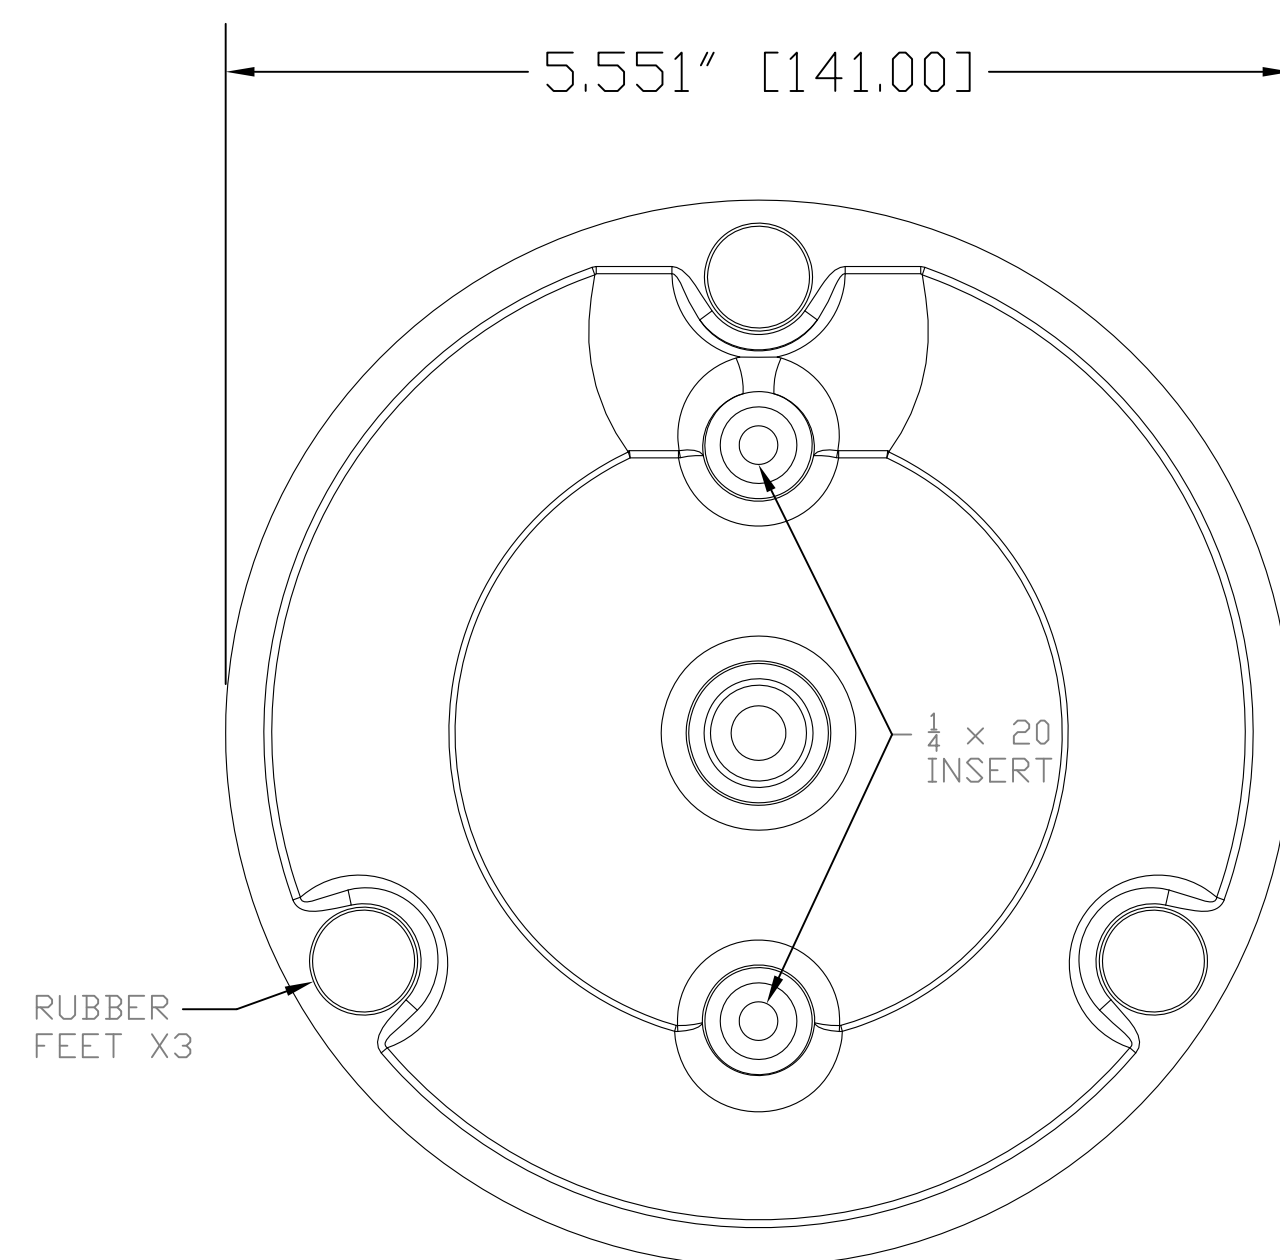

REAR VIEW

BOTTOM VIEW