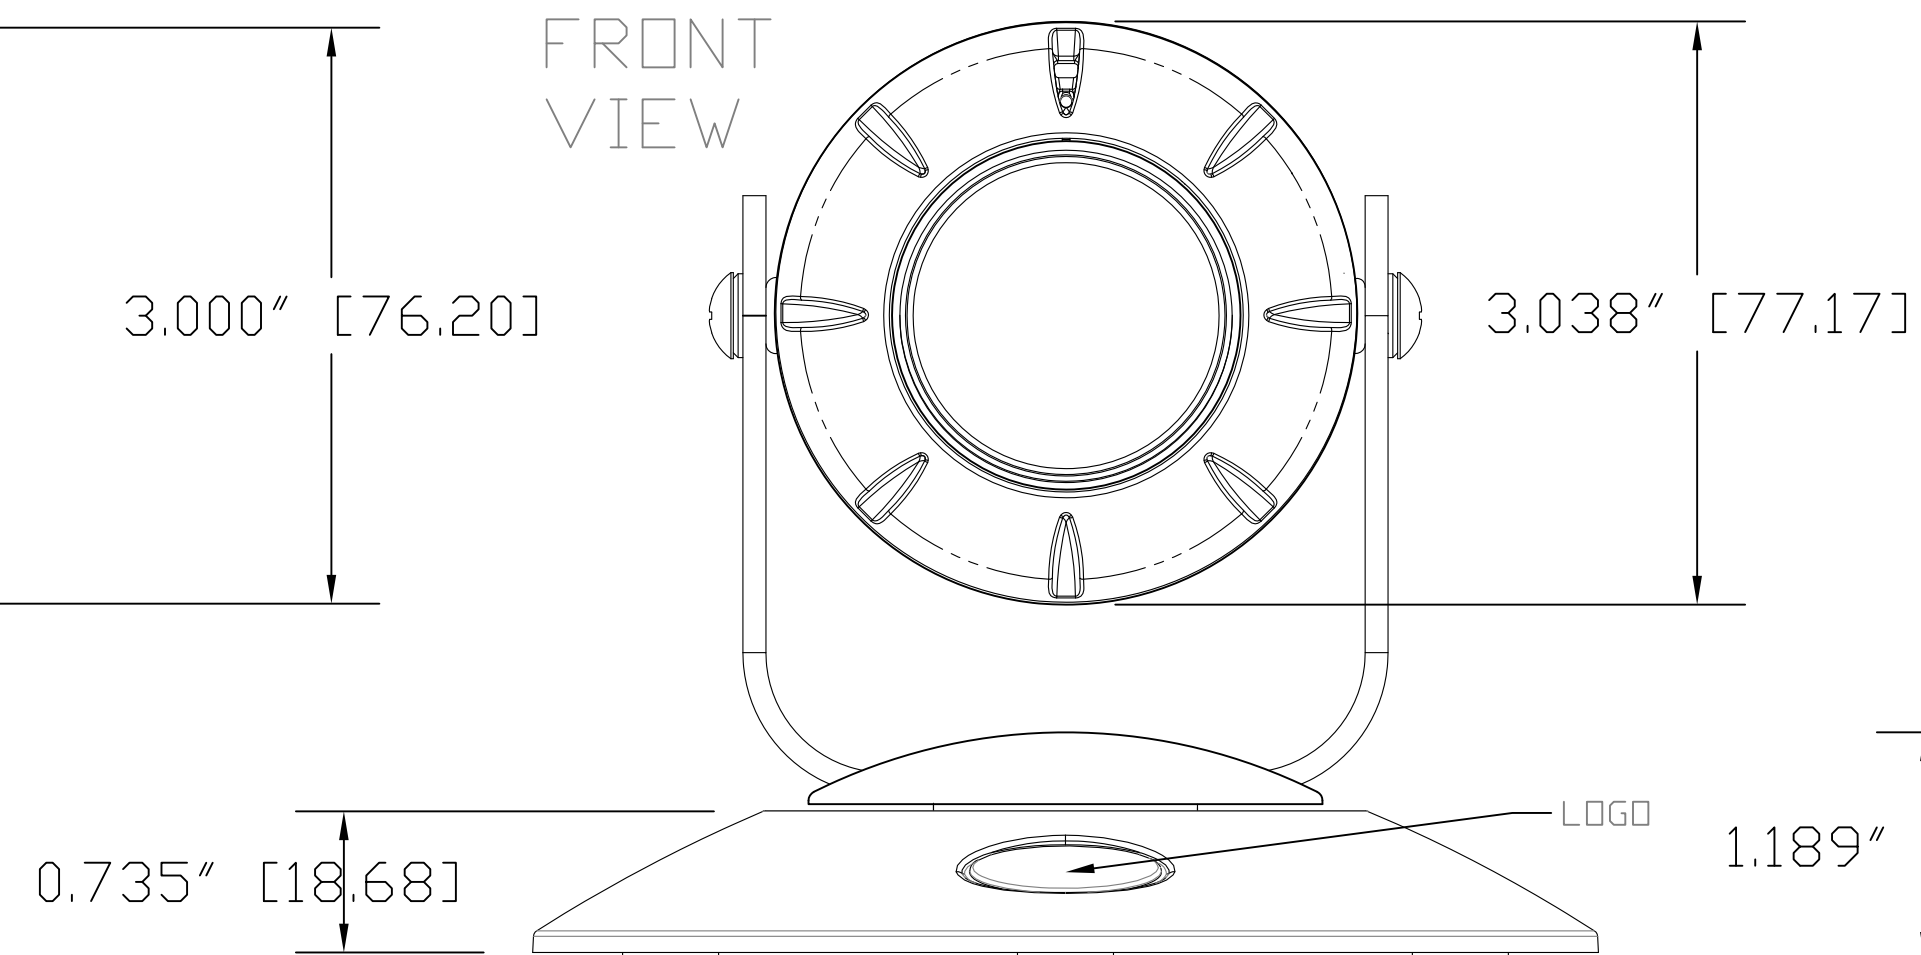

FRONT VIEW

REAR VIEW

vaddio

ZoomSHOT 20, PN: 998-6920-000

HD Point of View Camera with 20X Power Zoom

DRAWN	CHECKED	APPROVED	DATE
WLF/RAR		RAR	04/08/2015 SD: 68732.9

THIS DRAWING, INCLUDING ALL SUBJECT MATTERS INDICATED THEREON OR DERIVED THEREFROM, COMPRISES PROPRIETARY INFORMATION AND IS THE EXPRESS PROPERTY OF VADDIO. All Rights Reserved - Copyright © 2015

MATERIALS	CRS SHT, .105 (12 GA) BLACK POWDERCOAT - PCC# 806-394	SCALE	1:1	DRAWING No.	REV
COMMENTS	Resonating Gradient Transistor Coil - NOT INCLUDED	SIZE	D	6920-000	A