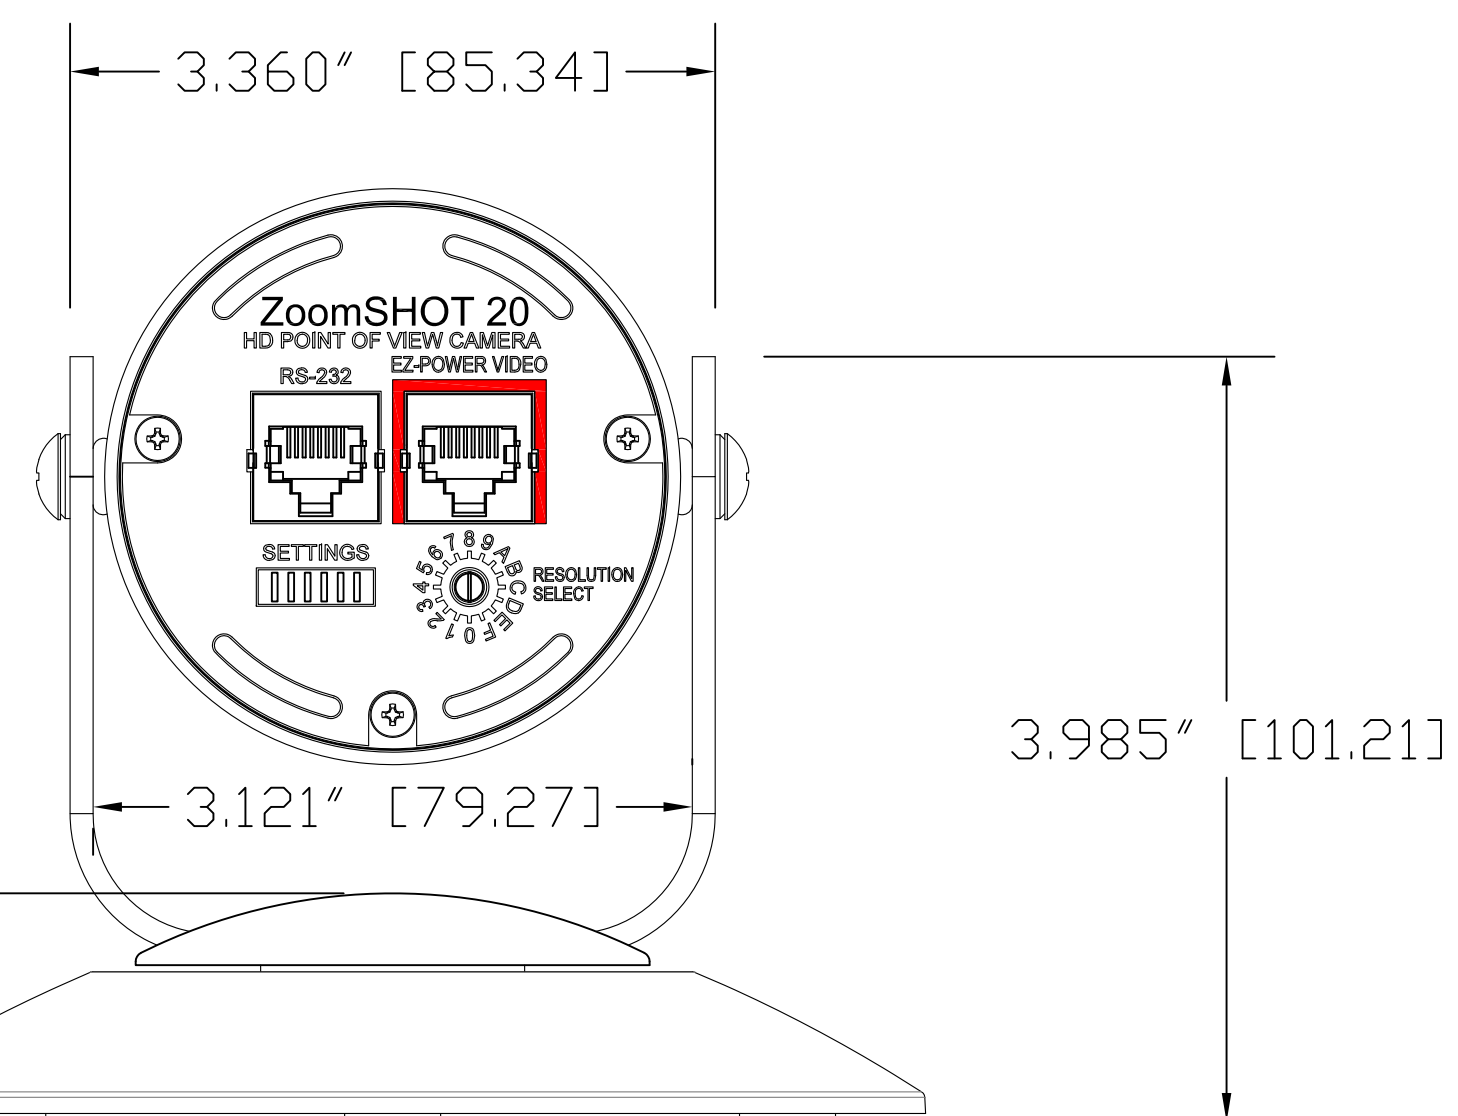

FRONT VIEW

REAR VIEW

vaddio

ZoomSHOT 20, PN: 998-6920-000

HD Point of View Camera with 20X Power Zoom

DRAWN	CHECKED	APPROVED	DATE
WLF/RAR		RAR	04/08/2015 SD: 68732.9

THIS DRAWING, INCLUDING ALL SUBJECT MATTERS INDICATED THEREON OR DERIVED THEREFROM, COMPRISES PROPRIETARY INFORMATION AND IS THE EXPRESS PROPERTY OF VADDIO. All Rights Reserved - Copyright © 2015

MATERIALS	CRS SHT, .105 (12 GA) BLACK POWDERCOAT - PCC# 806-394	SCALE	1:1	DRAWING No.	REV
COMMENTS	Resonating Gradient Transistor Coil - NOT INCLUDED	SIZE	D	6920-000	A