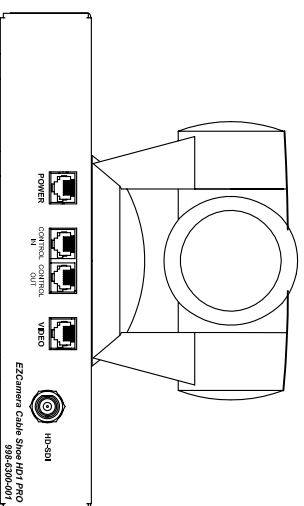

WallVIEW HD1 Rear View
with Shoe Attached