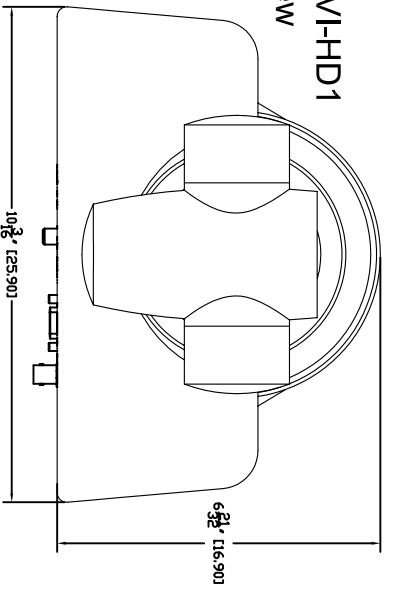

WallVIEW HD1
Top View with
Shoe

Sony EVI-HD1
Top View