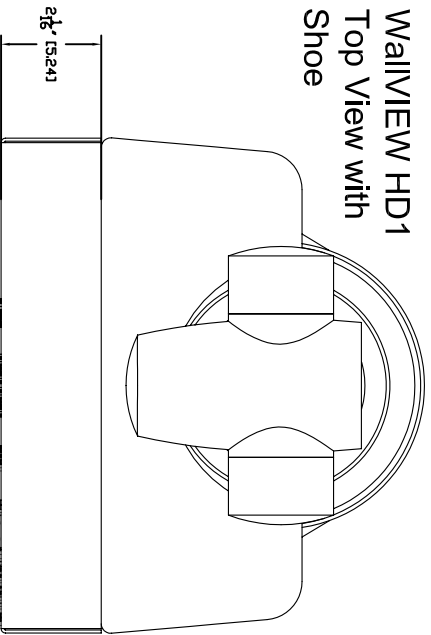

WallVIEW HD1
Top View with
Shoe