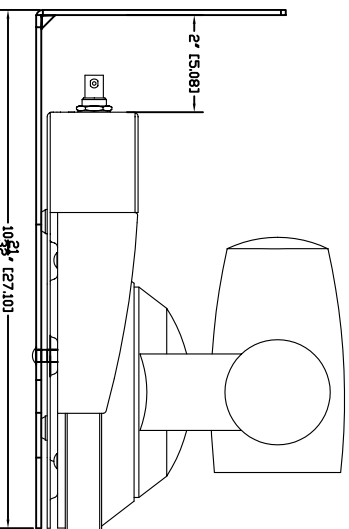

WallVIEW HD1 Side View
with Shoe and Mount

WallVIEW™ HD1

Multiple Views

999-6304-000 (NTSC), 999-6304-001 (PAL)

Drawn by: RAR

THIS DRAWING, INCLUDING ALL SUBJECT MATTERS INDICATED THEREON, IS THE PROPERTY OF VADDIO. ALL RIGHTS RESERVED - Copyright © 2007

Date: 02/12/2007

Reference Manual: 341-527
Scale: 1:1