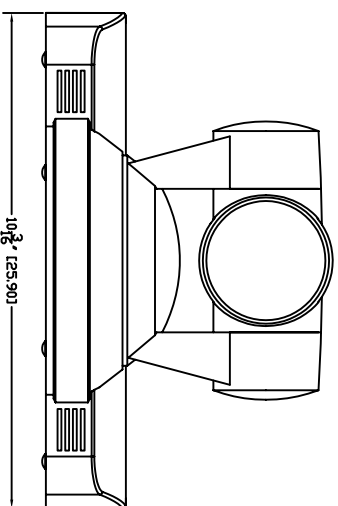

WallVIEW HD1 Front View