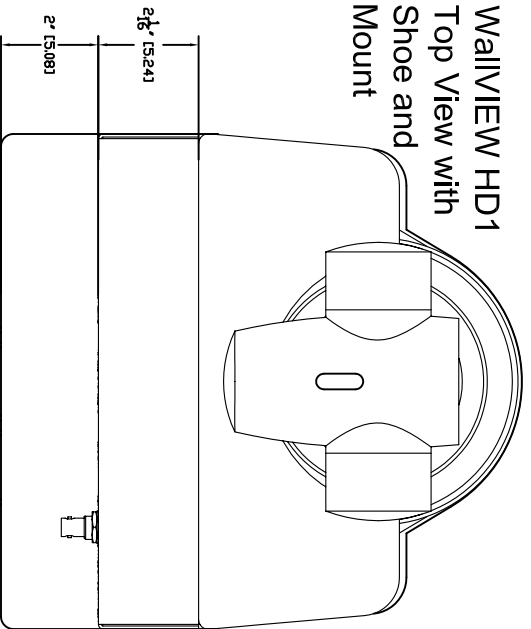

WallVIEW HD1
Top View with
Shoe and
Mount