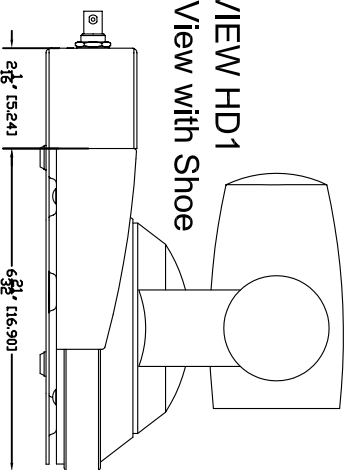

WallVIEW HD1
Side View with Shoe