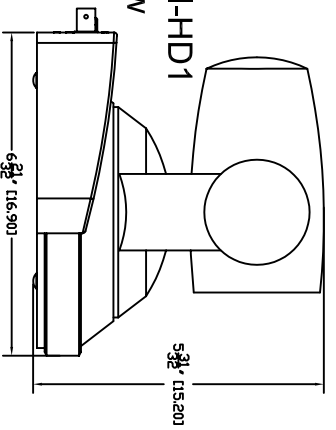

Sony EVI-HD1
Side View