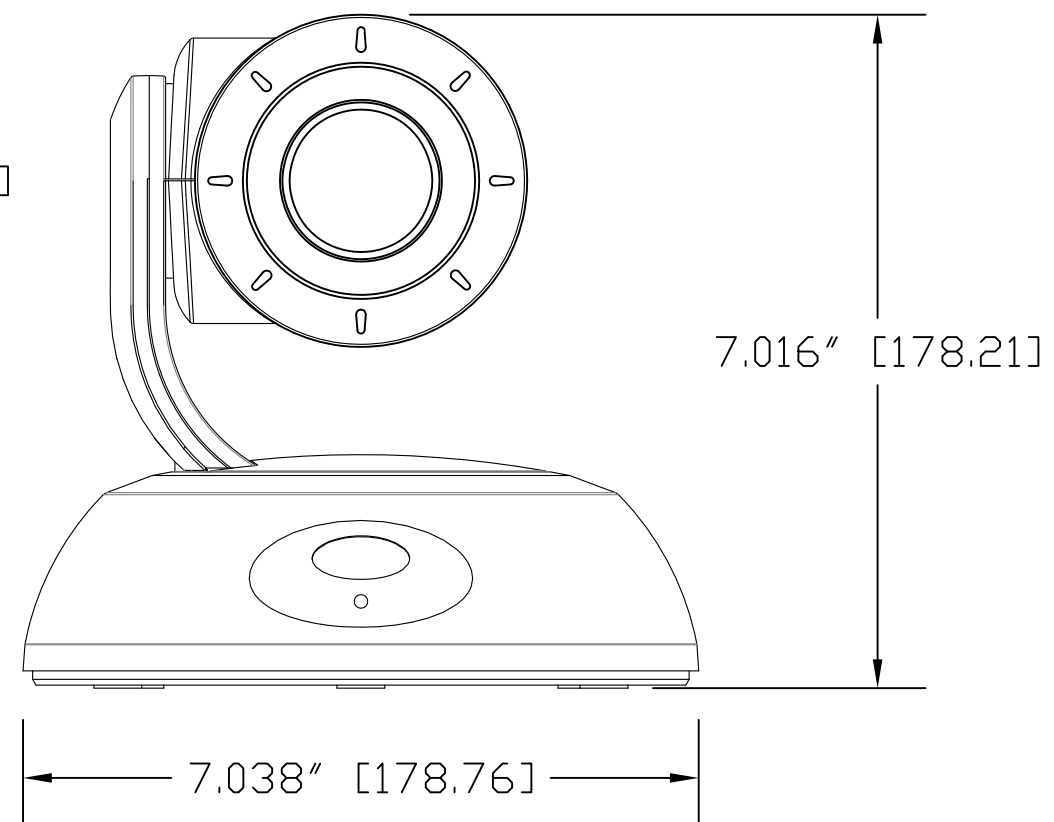

TOP VIEW

SIDE VIEW 1

FRONT VIEW

4.800" [121.92]

REAR VIEW

BOTTOM VIEW

vaddio

GENERAL NOTES:
DIMENSIONS ARE IN INCHES [mm] UNLESS OTHERWISE NOTED.
DO NOT DISTRIBUTE WITHOUT EXPRESS WRITTEN PERMISSION
OF VADDIO. DUE TO OUR CONTINUING EFFORTS TO ENHANCE
OUR PRODUCTS, WE RESERVE THE RIGHT TO CHANGE
SPECIFICATIONS WITHOUT PRIOR NOTICE OR OBLIGATION.

RoboSHOT 30 HDMI, HD PTZ Camera (30X Optical Zoom)

Part Numbers: 998-9943-000 (black camera version)
998-9943-000W (white camera version)

DRAWN RAR/WLF	CHECKED	APPROVED RAR	DATE 04/30/2015 SD: 68793.8
------------------	---------	-----------------	-----------------------------------