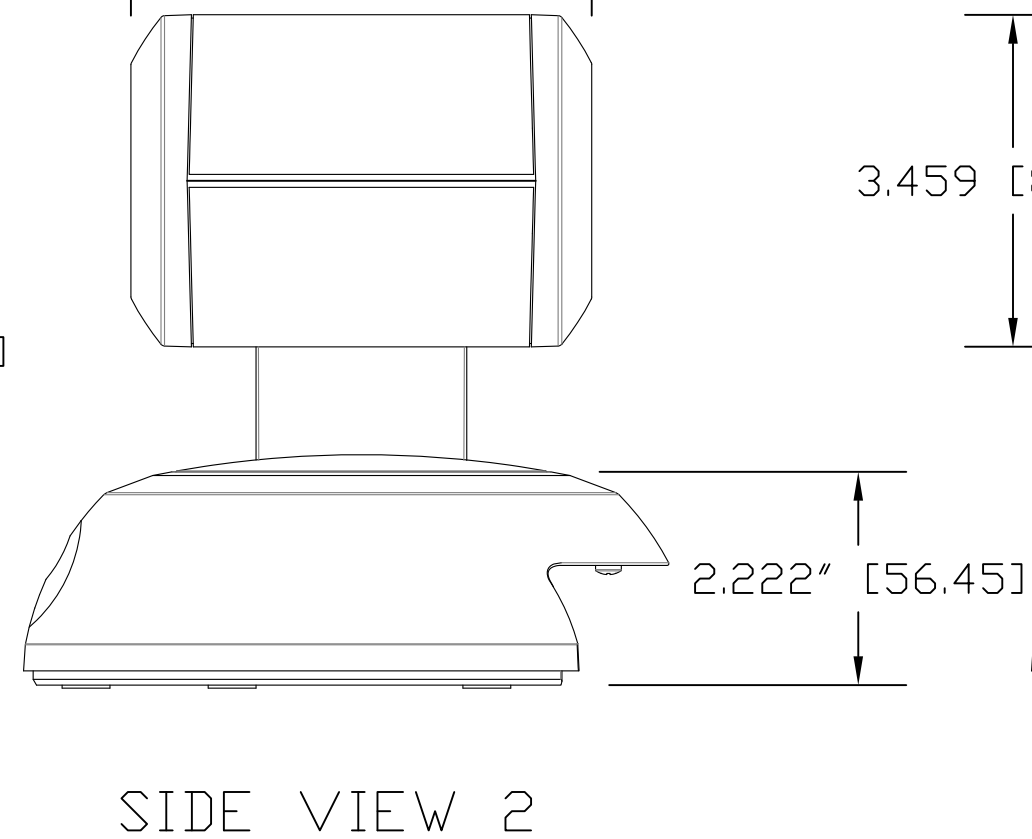

TOP VIEW

SIDE VIEW 1

FRONT VIEW

4.800" [121.92]

REAR VIEW

BOTTOM VIEW

vaddio

GENERAL NOTES:
DIMENSIONS ARE IN INCHES [mm] UNLESS OTHERWISE NOTED.
DO NOT DISTRIBUTE WITHOUT EXPRESS WRITTEN PERMISSION
OF VADDIO. DUE TO OUR CONTINUING EFFORTS TO ENHANCE
OUR PRODUCTS, WE RESERVE THE RIGHT TO CHANGE
SPECIFICATIONS WITHOUT PRIOR NOTICE OR OBLIGATION.

RoboSHOT 30 HDMI, HD PTZ Camera (30X Optical Zoom)

Part Numbers: 998-9943-000 (black camera version)
998-9943-000W (white camera version)

DRAWN RAR/WLF	CHECKED	APPROVED RAR	DATE 04/30/2015 SD: 68793.8
------------------	---------	-----------------	-----------------------------------

MATERIALS Various	SCALE 1:2	DRAWING No. 9943-000	REV Rev A
COMMENTS Large Image Field Array (LIFA) - NOT INCLUDED	SIZE C		