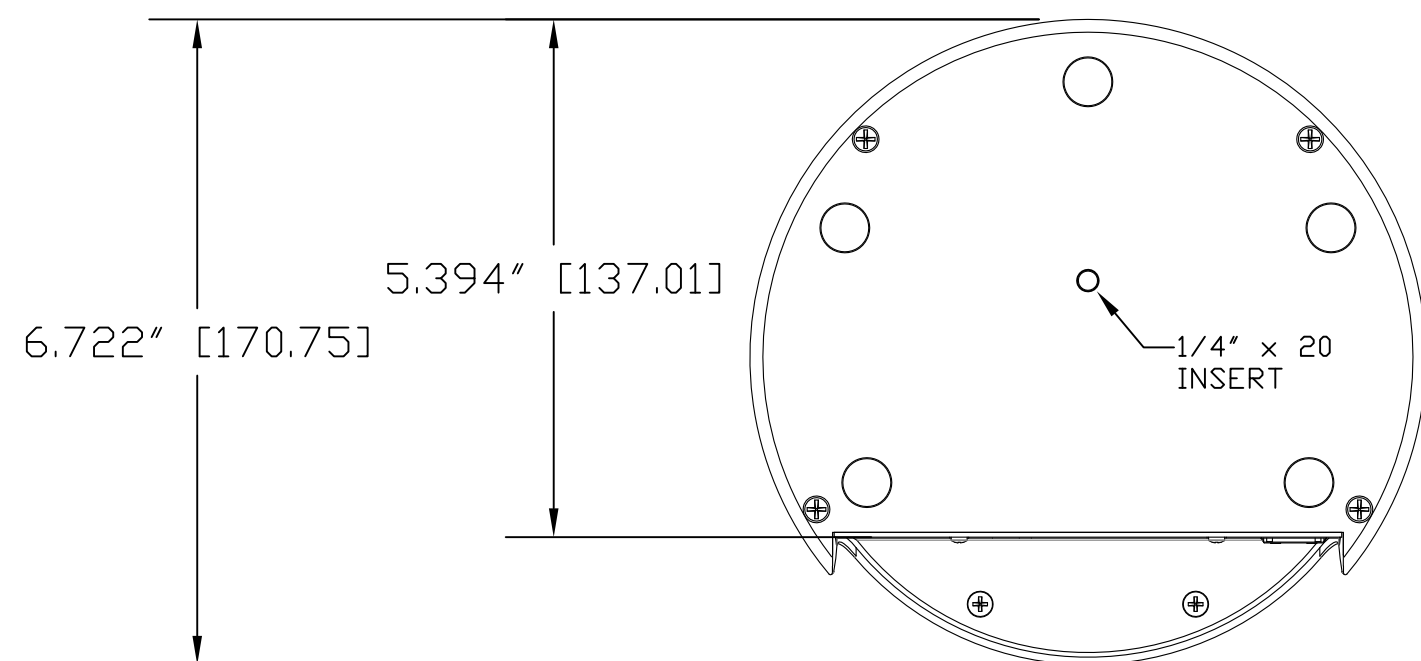

TOP VIEW

SIDE VIEW 1

FRONT VIEW

4.800" [121.92]

REAR VIEW

BOTTOM VIEW

vaddio

GENERAL NOTES:
DIMENSIONS ARE IN INCHES [mm] UNLESS OTHERWISE NOTED.
DO NOT DISTRIBUTE WITHOUT EXPRESS WRITTEN PERMISSION
OF VADDIO. DUE TO OUR CONTINUING EFFORTS TO ENHANCE
OUR PRODUCTS, WE RESERVE THE RIGHT TO CHANGE
SPECIFICATIONS WITHOUT PRIOR NOTICE OR OBLIGATION.

RoboSHOT 30 HDMI, HD PTZ Camera (30X Optical Zoom)

Part Numbers: 998-9943-000 (black camera version)
998-9943-000W (white camera version)

DRAWN RAR/WLF	CHECKED	APPROVED RAR	DATE 04/30/2015 SD: 68793.8
------------------	---------	-----------------	-----------------------------------