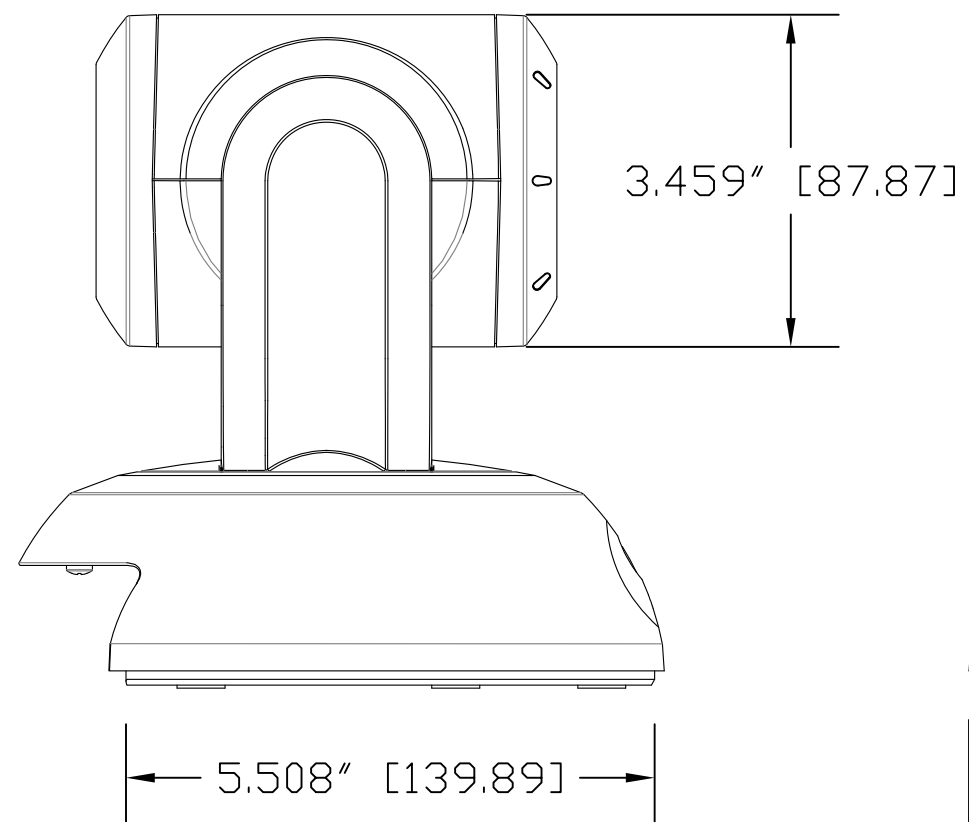

TOP VIEW

SIDE VIEW 1

FRONT VIEW

4.800" [121.92]

REAR VIEW

BOTTOM VIEW

vaddio

GENERAL NOTES:
DIMENSIONS ARE IN INCHES [mm] UNLESS OTHERWISE NOTED.
DO NOT DISTRIBUTE WITHOUT EXPRESS WRITTEN PERMISSION
OF VADDIO. DUE TO OUR CONTINUING EFFORTS TO ENHANCE
OUR PRODUCTS, WE RESERVE THE RIGHT TO CHANGE
SPECIFICATIONS WITHOUT PRIOR NOTICE OR OBLIGATION.

RoboSHOT 30 HDMI, HD PTZ Camera (30X Optical Zoom)

Part Numbers: 998-9943-000 (black camera version)
998-9943-000W (white camera version)

DRAWN RAR/WLF	CHECKED	APPROVED RAR	DATE 04/30/2015 SD: 68793.8
------------------	---------	-----------------	-----------------------------------