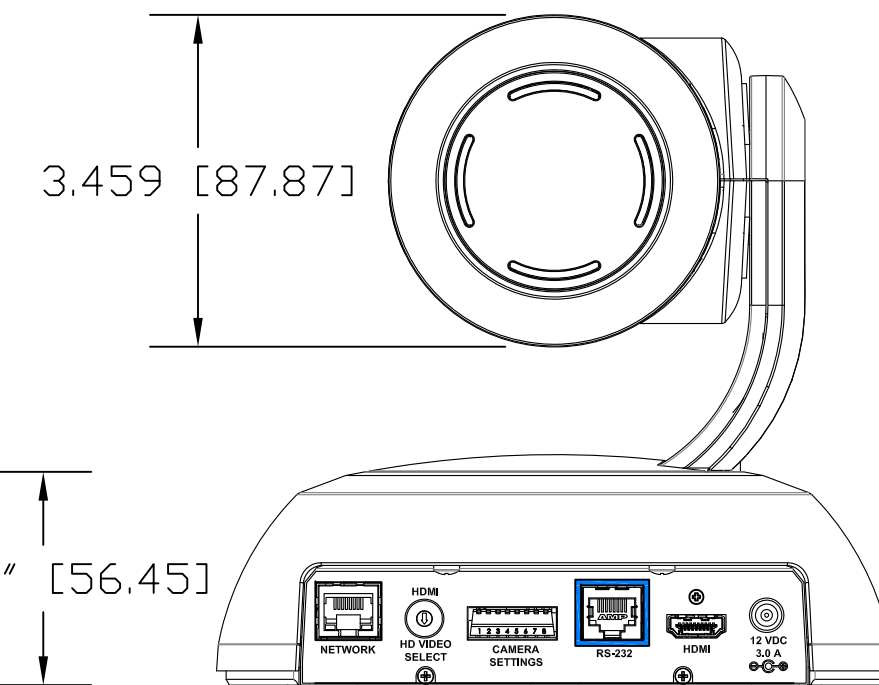

TOP VIEW

SIDE VIEW 1

FRONT VIEW

4.800" [121.92]

REAR VIEW

BOTTOM VIEW

vaddio

GENERAL NOTES:
DIMENSIONS ARE IN INCHES [mm] UNLESS OTHERWISE NOTED.
DO NOT DISTRIBUTE WITHOUT EXPRESS WRITTEN PERMISSION
OF VADDIO. DUE TO OUR CONTINUING EFFORTS TO ENHANCE
OUR PRODUCTS, WE RESERVE THE RIGHT TO CHANGE
SPECIFICATIONS WITHOUT PRIOR NOTICE OR OBLIGATION.

RoboSHOT 30 HDMI, HD PTZ Camera (30X Optical Zoom)

Part Numbers: 998-9943-000 (black camera version)
998-9943-000W (white camera version)

DRAWN RAR/WLF	CHECKED	APPROVED RAR	DATE 04/30/2015 SD: 68793.8
------------------	---------	-----------------	-----------------------------------