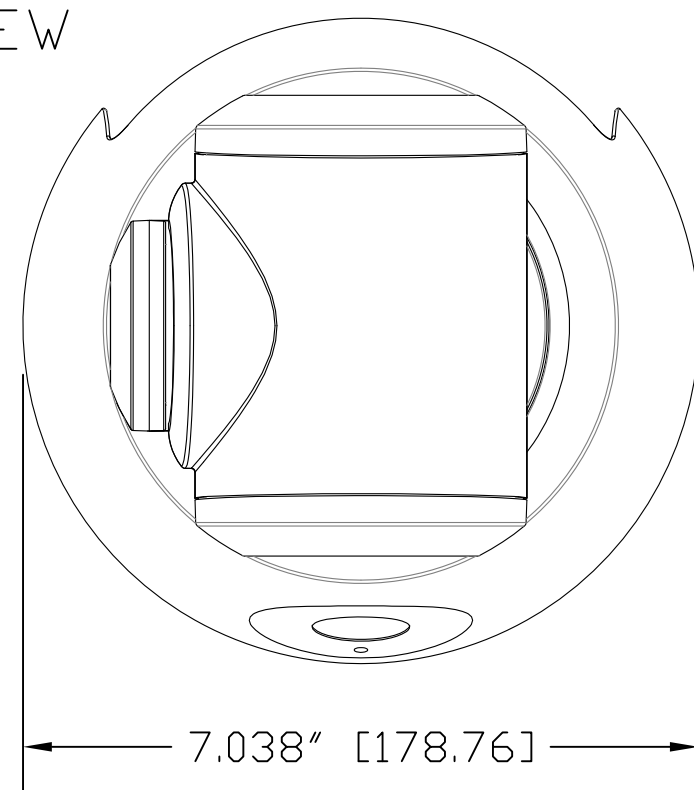

TOP VIEW

SIDE VIEW 1

FRONT VIEW

4.800" [121.92]

REAR VIEW

BOTTOM VIEW

vaddio

GENERAL NOTES:
DIMENSIONS ARE IN INCHES [mm] UNLESS OTHERWISE NOTED.
DO NOT DISTRIBUTE WITHOUT EXPRESS WRITTEN PERMISSION
OF VADDIO. DUE TO OUR CONTINUING EFFORTS TO ENHANCE
OUR PRODUCTS, WE RESERVE THE RIGHT TO CHANGE
SPECIFICATIONS WITHOUT PRIOR NOTICE OR OBLIGATION.

RoboSHOT 30 HDMI, HD PTZ Camera (30X Optical Zoom)

Part Numbers: 998-9943-000 (black camera version)
998-9943-000W (white camera version)

DRAWN RAR/WLF	CHECKED	APPROVED RAR	DATE 04/30/2015 SD: 68793.8
------------------	---------	-----------------	-----------------------------------