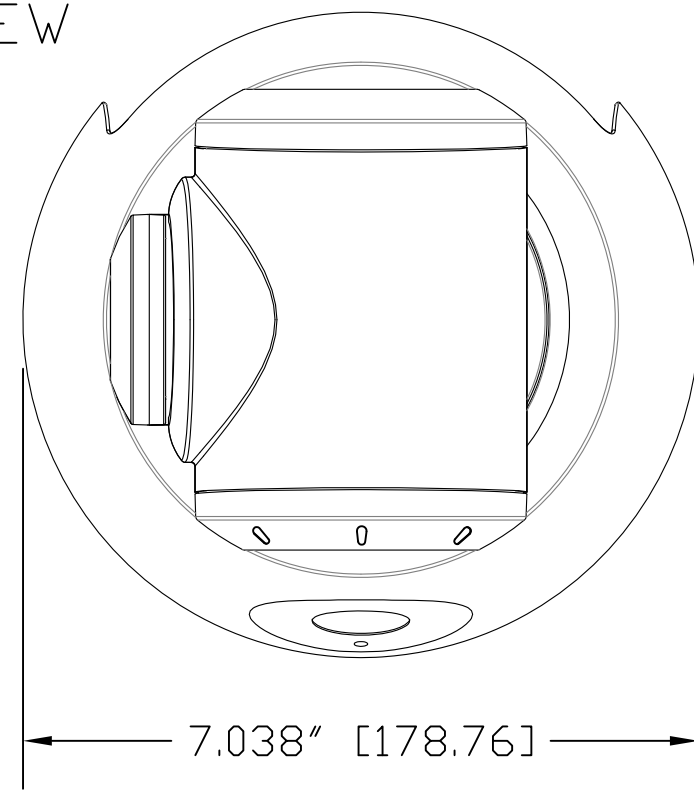

TOP VIEW

SIDE VIEW 1

FRONT VIEW

4.800" [121.92]

REAR VIEW

BOTTOM VIEW

GENERAL NOTES:  
DIMENSIONS ARE IN INCHES (mm) UNLESS OTHERWISE NOTED.  
DO NOT DISTRIBUTE WITHOUT EXPRESS WRITTEN PERMISSION  
OF VADDIO. DUE TO OUR CONTINUING EFFORTS TO ENHANCE  
OUR PRODUCTS, WE RESERVE THE RIGHT TO CHANGE  
SPECIFICATIONS WITHOUT PRIOR NOTICE OR OBLIGATION.

RoboSHOT 30 HDBT, HDBaseT PTZ Camera (30X Optical Zoom)

Part Numbers: 998-9963-000 (black camera version)  
998-9963-000W (white camera version)

DRAWN RAR/WLF	CHECKED	APPROVED RAR	DATE 01/17/2017 SD: 70512.7
------------------	---------	-----------------	-----------------------------------