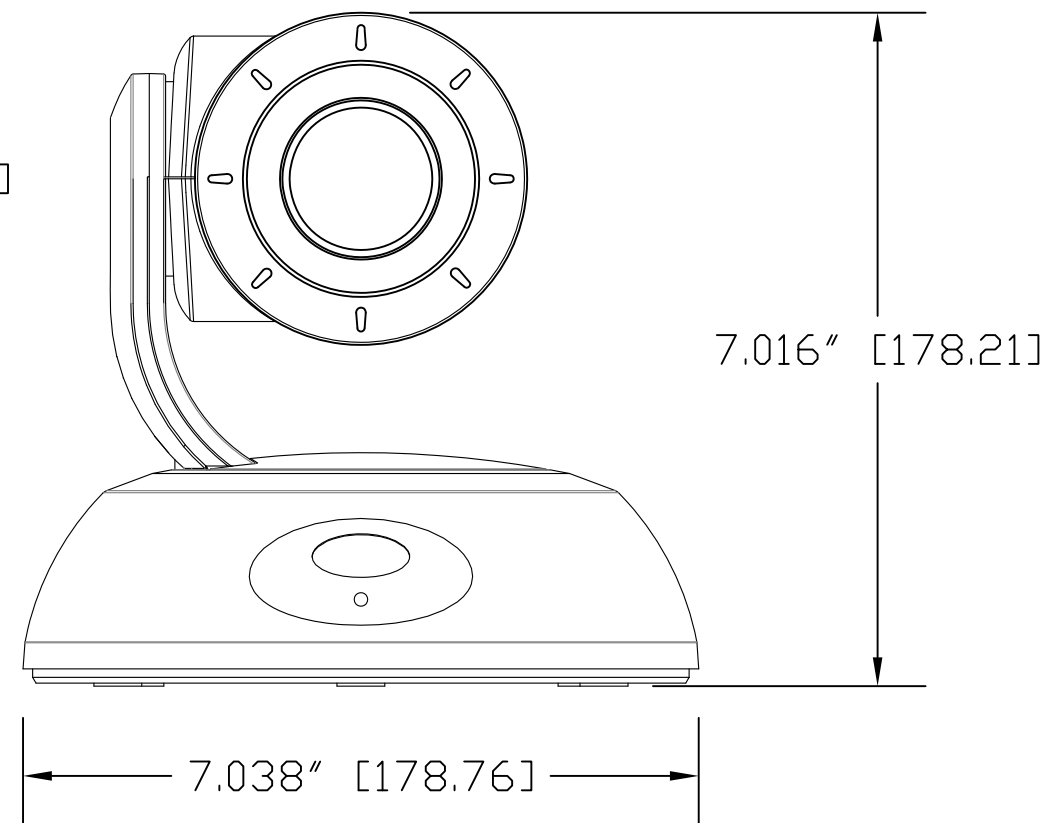

TOP VIEW

SIDE VIEW 1

FRONT VIEW

4.800" [121.92]

REAR VIEW

BOTTOM VIEW

GENERAL NOTES:  
DIMENSIONS ARE IN INCHES (mm) UNLESS OTHERWISE NOTED.  
DO NOT DISTRIBUTE WITHOUT EXPRESS WRITTEN PERMISSION  
OF VADDIO. DUE TO OUR CONTINUING EFFORTS TO ENHANCE  
OUR PRODUCTS, WE RESERVE THE RIGHT TO CHANGE  
SPECIFICATIONS WITHOUT PRIOR NOTICE OR OBLIGATION.

RoboSHOT 30 HDBT, HDBaseT PTZ Camera (30X Optical Zoom)

Part Numbers: 998-9963-000 (black camera version)  
998-9963-000W (white camera version)

DRAWN RAR/WLF	CHECKED	APPROVED RAR	DATE 01/17/2017 SD: 70512.7
------------------	---------	-----------------	-----------------------------------

MATERIALS Various	SCALE 1:2	DRAWING No. 9963-000	REV Rev A
COMMENTS Large Image Field Array (LIFA) - NOT INCLUDED	SIZE C		