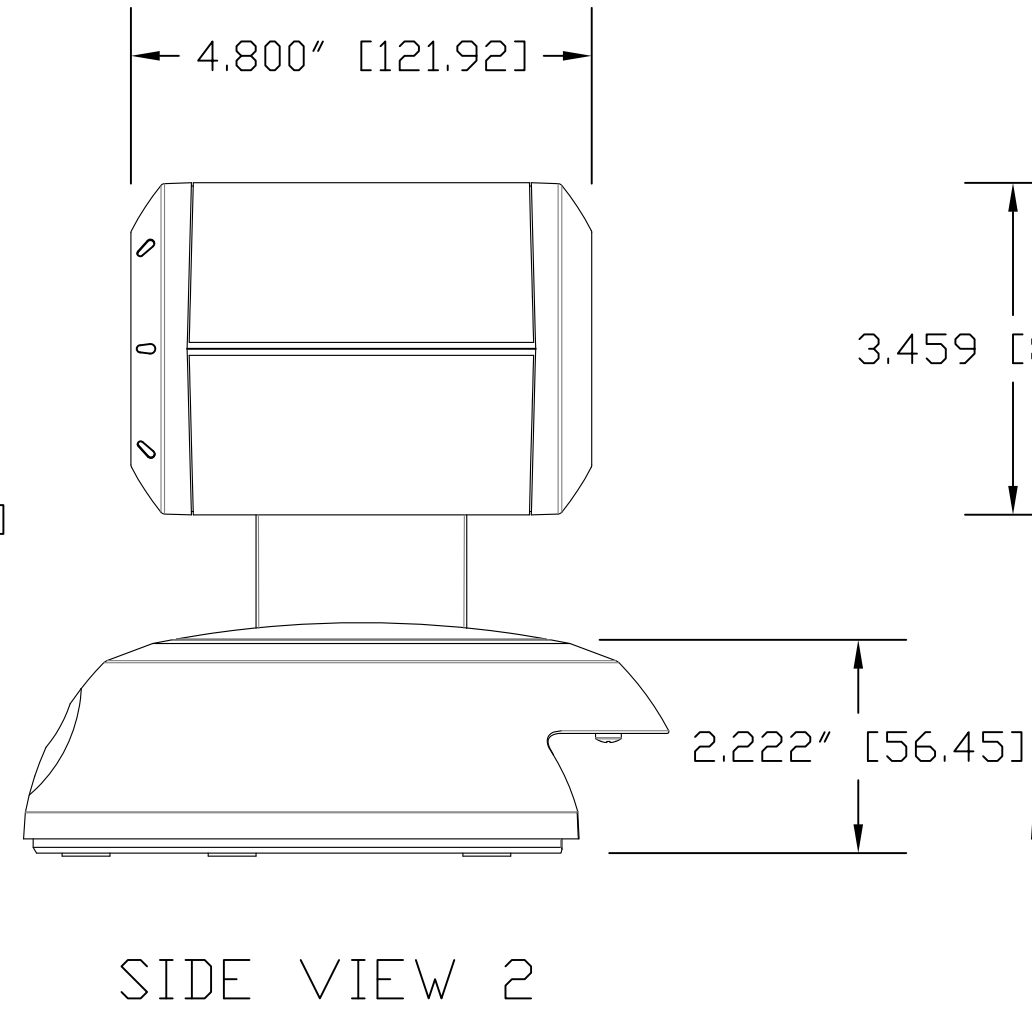

TOP VIEW

SIDE VIEW 1

FRONT VIEW

4.800" [121.92]

REAR VIEW

BOTTOM VIEW

GENERAL NOTES:  
DIMENSIONS ARE IN INCHES (mm) UNLESS OTHERWISE NOTED.  
DO NOT DISTRIBUTE WITHOUT EXPRESS WRITTEN PERMISSION  
OF VADDIO. DUE TO OUR CONTINUING EFFORTS TO ENHANCE  
OUR PRODUCTS, WE RESERVE THE RIGHT TO CHANGE  
SPECIFICATIONS WITHOUT PRIOR NOTICE OR OBLIGATION.

RoboSHOT 30 HDBT, HDBaseT PTZ Camera (30X Optical Zoom)

Part Numbers: 998-9963-000 (black camera version)  
998-9963-000W (white camera version)

DRAWN RAR/WLF	CHECKED	APPROVED RAR	DATE 01/17/2017 SD: 70512.7
------------------	---------	-----------------	-----------------------------------

MATERIALS Various	SCALE 1:2	DRAWING No. 9963-000	REV Rev A
COMMENTS Large Image Field Array (LIFA) - NOT INCLUDED	SIZE C		