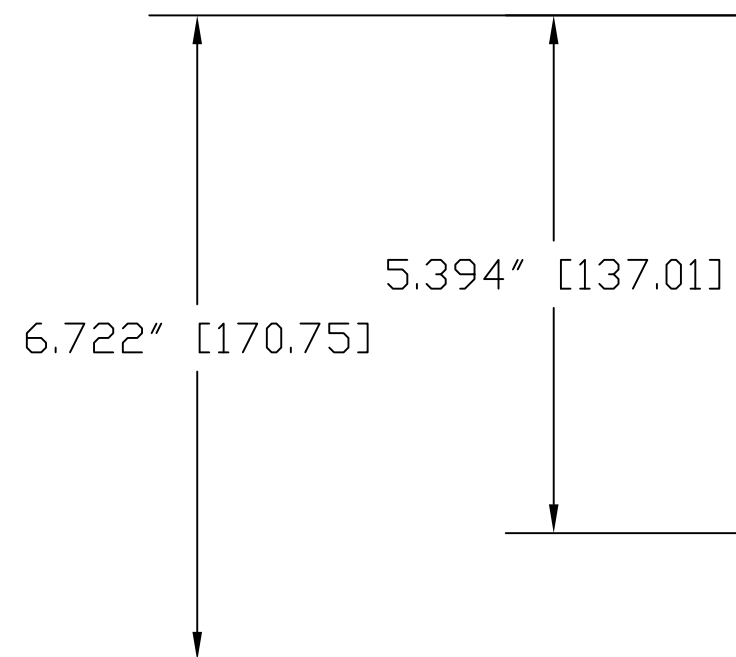

TOP VIEW

SIDE VIEW 1

FRONT VIEW

4.800" [121.92]

REAR VIEW

BOTTOM VIEW

GENERAL NOTES:  
DIMENSIONS ARE IN INCHES (mm) UNLESS OTHERWISE NOTED.  
DO NOT DISTRIBUTE WITHOUT EXPRESS WRITTEN PERMISSION  
OF VADDIO. DUE TO OUR CONTINUING EFFORTS TO ENHANCE  
OUR PRODUCTS, WE RESERVE THE RIGHT TO CHANGE  
SPECIFICATIONS WITHOUT PRIOR NOTICE OR OBLIGATION.

RoboSHOT 30 HDBT, HDBaseT PTZ Camera (30X Optical Zoom)

Part Numbers: 998-9963-000 (black camera version)  
998-9963-000W (white camera version)

DRAWN RAR/WLF	CHECKED	APPROVED RAR	DATE 01/17/2017 SD: 70512.7
------------------	---------	-----------------	-----------------------------------

MATERIALS Various	SCALE 1:2	DRAWING No. 9963-000	REV Rev A
COMMENTS Large Image Field Array (LIFA) - NOT INCLUDED	SIZE C		