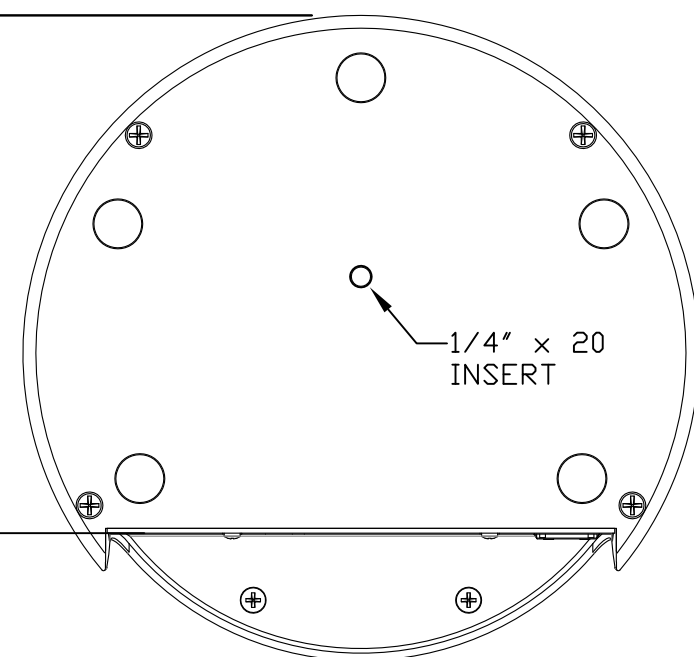

TOP VIEW

SIDE VIEW 1

FRONT VIEW

4.800" [121.92]

REAR VIEW

BOTTOM VIEW

GENERAL NOTES:  
DIMENSIONS ARE IN INCHES (mm) UNLESS OTHERWISE NOTED.  
DO NOT DISTRIBUTE WITHOUT EXPRESS WRITTEN PERMISSION  
OF VADDIO. DUE TO OUR CONTINUING EFFORTS TO ENHANCE  
OUR PRODUCTS, WE RESERVE THE RIGHT TO CHANGE  
SPECIFICATIONS WITHOUT PRIOR NOTICE OR OBLIGATION.

RoboSHOT 30 HDBT, HDBaseT PTZ Camera (30X Optical Zoom)

Part Numbers: 998-9963-000 (black camera version)  
998-9963-000W (white camera version)

DRAWN RAR/WLF	CHECKED	APPROVED RAR	DATE 01/17/2017 SD: 70512.7
------------------	---------	-----------------	-----------------------------------