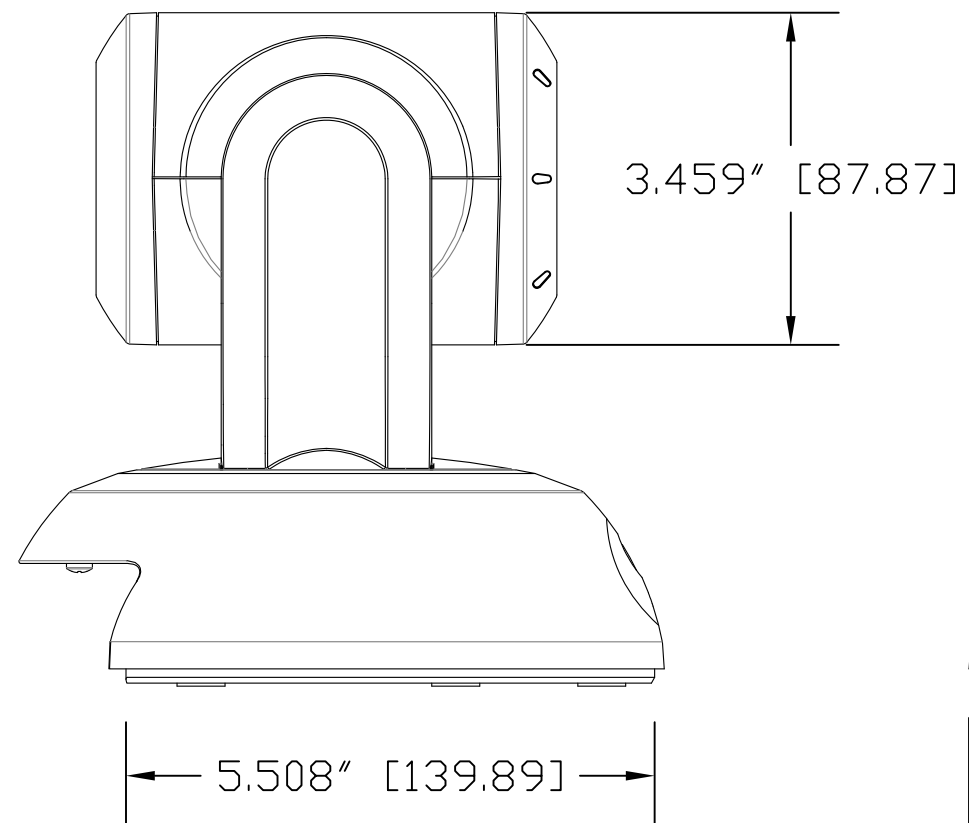

TOP VIEW

SIDE VIEW 1

FRONT VIEW

4.800" [121.92]

REAR VIEW

BOTTOM VIEW

GENERAL NOTES:  
DIMENSIONS ARE IN INCHES (mm) UNLESS OTHERWISE NOTED.  
DO NOT DISTRIBUTE WITHOUT EXPRESS WRITTEN PERMISSION  
OF VADDIO. DUE TO OUR CONTINUING EFFORTS TO ENHANCE  
OUR PRODUCTS, WE RESERVE THE RIGHT TO CHANGE  
SPECIFICATIONS WITHOUT PRIOR NOTICE OR OBLIGATION.

RoboSHOT 30 HDBT, HDBaseT PTZ Camera (30X Optical Zoom)

Part Numbers: 998-9963-000 (black camera version)  
998-9963-000W (white camera version)

DRAWN RAR/WLF	CHECKED	APPROVED RAR	DATE 01/17/2017 SD: 70512.7
------------------	---------	-----------------	-----------------------------------