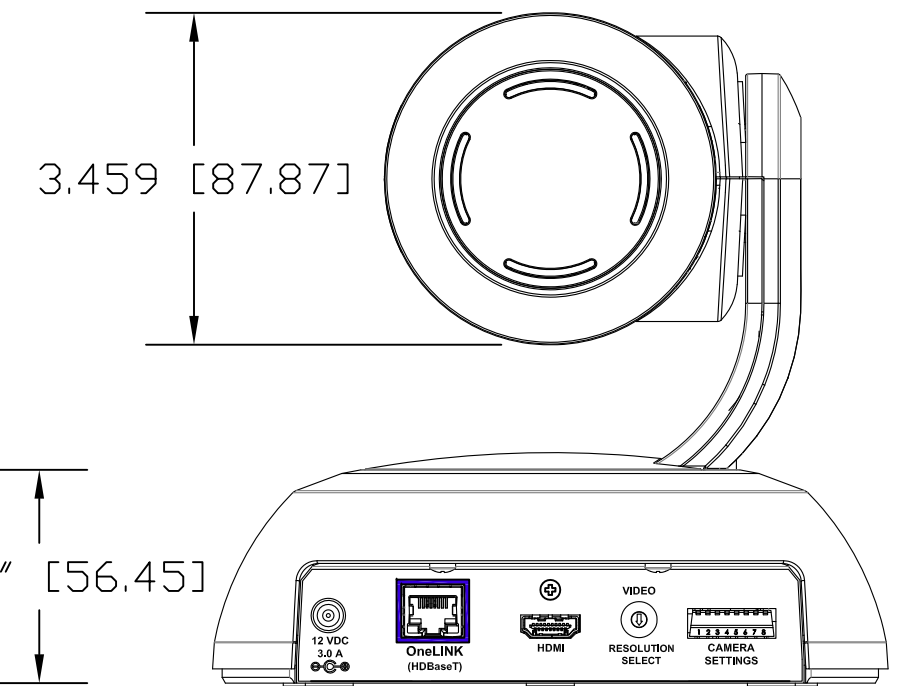

TOP VIEW

SIDE VIEW 1

FRONT VIEW

4.800" [121.92]

REAR VIEW

BOTTOM VIEW

GENERAL NOTES:  
DIMENSIONS ARE IN INCHES (mm) UNLESS OTHERWISE NOTED.  
DO NOT DISTRIBUTE WITHOUT EXPRESS WRITTEN PERMISSION  
OF VADDIO. DUE TO OUR CONTINUING EFFORTS TO ENHANCE  
OUR PRODUCTS, WE RESERVE THE RIGHT TO CHANGE  
SPECIFICATIONS WITHOUT PRIOR NOTICE OR OBLIGATION.

RoboSHOT 30 HDBT, HDBaseT PTZ Camera (30X Optical Zoom)

Part Numbers: 998-9963-000 (black camera version)  
998-9963-000W (white camera version)

DRAWN RAR/WLF	CHECKED	APPROVED RAR	DATE 01/17/2017 SD: 70512.7
------------------	---------	-----------------	-----------------------------------