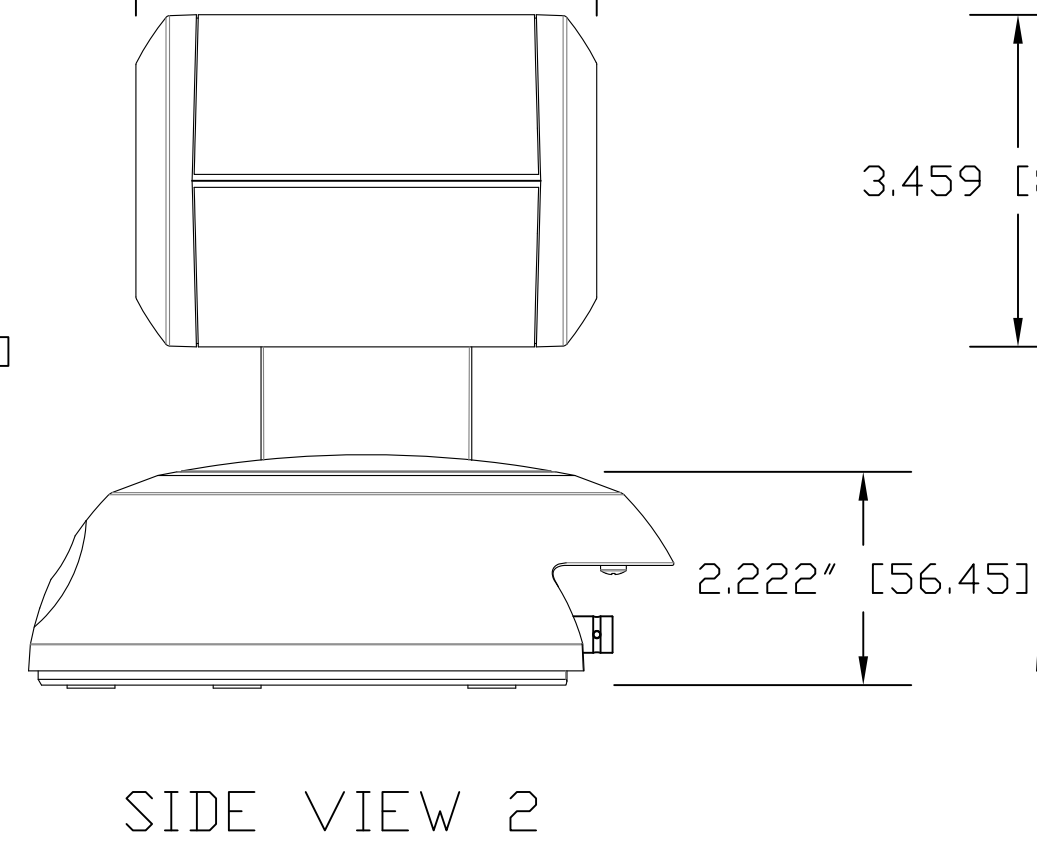

TOP VIEW

SIDE VIEW 1

FRONT VIEW

4.800" [121.92]

REAR VIEW

BOTTOM VIEW

vaddio

GENERAL NOTES:
DIMENSIONS ARE IN INCHES [mm] UNLESS OTHERWISE NOTED.
DO NOT DISTRIBUTE WITHOUT EXPRESS WRITTEN PERMISSION
OF VADDIO. DUE TO OUR CONTINUING EFFORTS TO ENHANCE
OUR PRODUCTS, WE RESERVE THE RIGHT TO CHANGE
SPECIFICATIONS WITHOUT PRIOR NOTICE OR OBLIGATION.

RoboSHOT 30 HD-SDI - HD PTZ Camera (30X Optical Zoom)

Camera PN: 998-9933-000
Simultaneous HD-SDI, IP (H.264) Streaming and HDMI Outputs

DRAWN RAR/WLF	CHECKED	APPROVED RAR	DATE 10/12/2015 SD: 69245.4
------------------	---------	-----------------	-----------------------------------