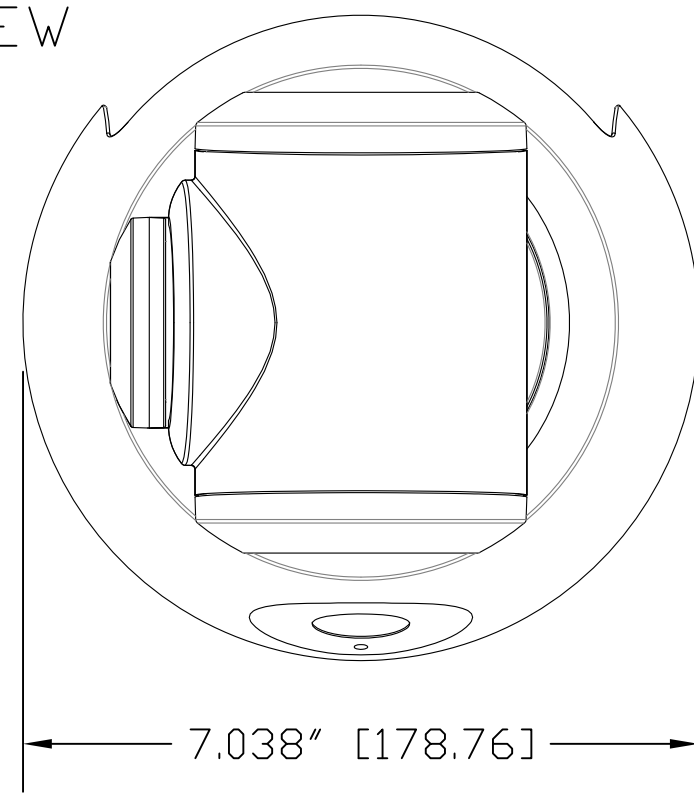

TOP VIEW

SIDE VIEW 1

FRONT VIEW

4.800" [121.92]

REAR VIEW

BOTTOM VIEW

vaddio

GENERAL NOTES:
DIMENSIONS ARE IN INCHES [mm] UNLESS OTHERWISE NOTED.
DO NOT DISTRIBUTE WITHOUT EXPRESS WRITTEN PERMISSION
OF VADDIO. DUE TO OUR CONTINUING EFFORTS TO ENHANCE
OUR PRODUCTS, WE RESERVE THE RIGHT TO CHANGE
SPECIFICATIONS WITHOUT PRIOR NOTICE OR OBLIGATION.

RoboSHOT 30 HD-SDI - HD PTZ Camera (30X Optical Zoom)

Camera PN: 998-9933-000
Simultaneous HD-SDI, IP (H.264) Streaming and HDMI Outputs

DRAWN RAR/WLF	CHECKED	APPROVED RAR	DATE 10/12/2015 SD: 69245.4
------------------	---------	-----------------	-----------------------------------

MATERIALS Various	SCALE 1:2	DRAWING No. 9933-000	REV Rev A
COMMENTS Baryonic Reaction Catalyst (BRC) - Not Included	SIZE C		