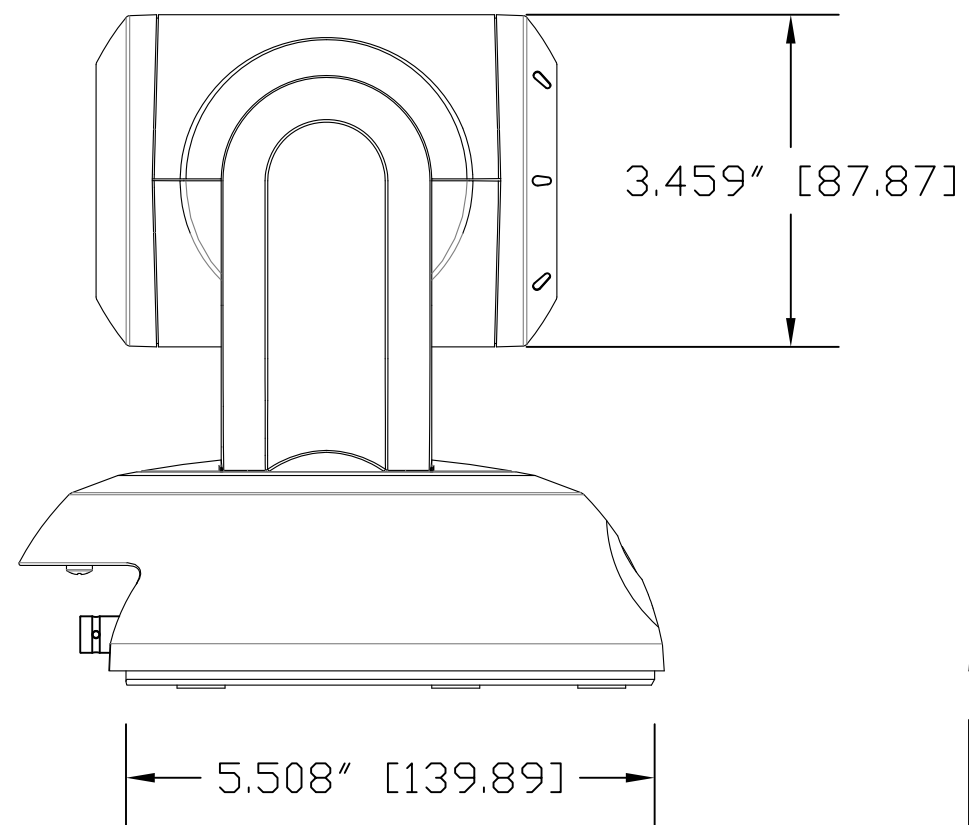

TOP VIEW

SIDE VIEW 1

FRONT VIEW

4.800" [121.92]

REAR VIEW

BOTTOM VIEW

vaddio

GENERAL NOTES:
DIMENSIONS ARE IN INCHES [mm] UNLESS OTHERWISE NOTED.
DO NOT DISTRIBUTE WITHOUT EXPRESS WRITTEN PERMISSION
OF VADDIO. DUE TO OUR CONTINUING EFFORTS TO ENHANCE
OUR PRODUCTS, WE RESERVE THE RIGHT TO CHANGE
SPECIFICATIONS WITHOUT PRIOR NOTICE OR OBLIGATION.

RoboSHOT 30 HD-SDI - HD PTZ Camera (30X Optical Zoom)

Camera PN: 998-9933-000
Simultaneous HD-SDI, IP (H.264) Streaming and HDMI Outputs

DRAWN RAR/WLF	CHECKED	APPROVED RAR	DATE 10/12/2015 SD: 69245.4
------------------	---------	-----------------	-----------------------------------

MATERIALS Various	SCALE 1:2	DRAWING No. 9933-000	REV Rev A
COMMENTS Baryonic Reaction Catalyst (BRC) - Not Included	SIZE C		