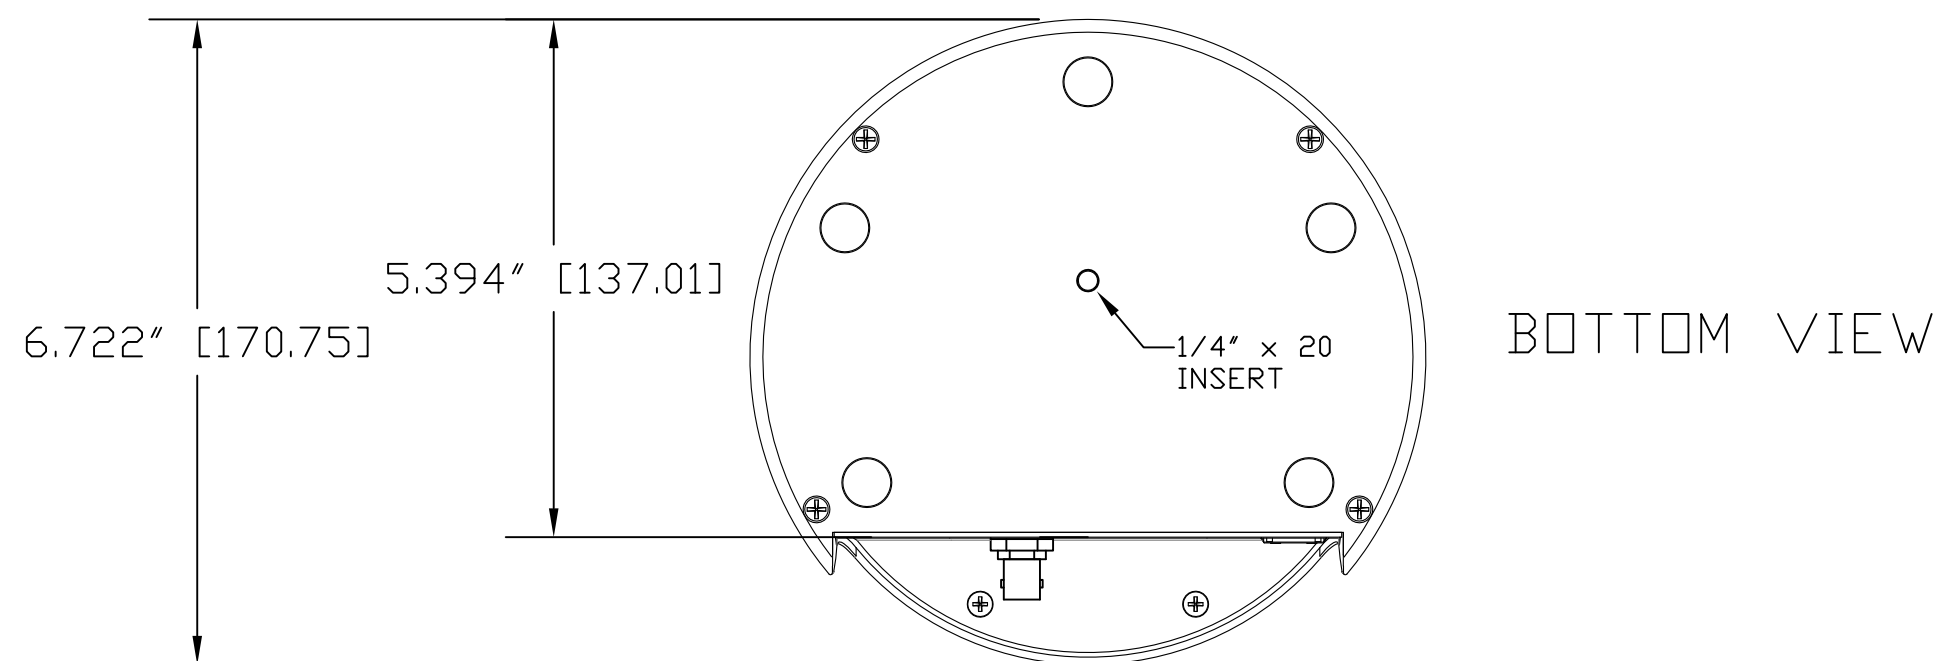

TOP VIEW

SIDE VIEW 1

FRONT VIEW

4.800" [121.92]

REAR VIEW

BOTTOM VIEW

vaddio

GENERAL NOTES:
DIMENSIONS ARE IN INCHES [mm] UNLESS OTHERWISE NOTED.
DO NOT DISTRIBUTE WITHOUT EXPRESS WRITTEN PERMISSION
OF VADDIO. DUE TO OUR CONTINUING EFFORTS TO ENHANCE
OUR PRODUCTS, WE RESERVE THE RIGHT TO CHANGE
SPECIFICATIONS WITHOUT PRIOR NOTICE OR OBLIGATION.

MATERIALS Various	SCALE 1:2	DRAWING No. 9933-000	REV Rev A
COMMENTS Baryonic Reaction Catalyst (BRC) - Not Included	SIZE C		