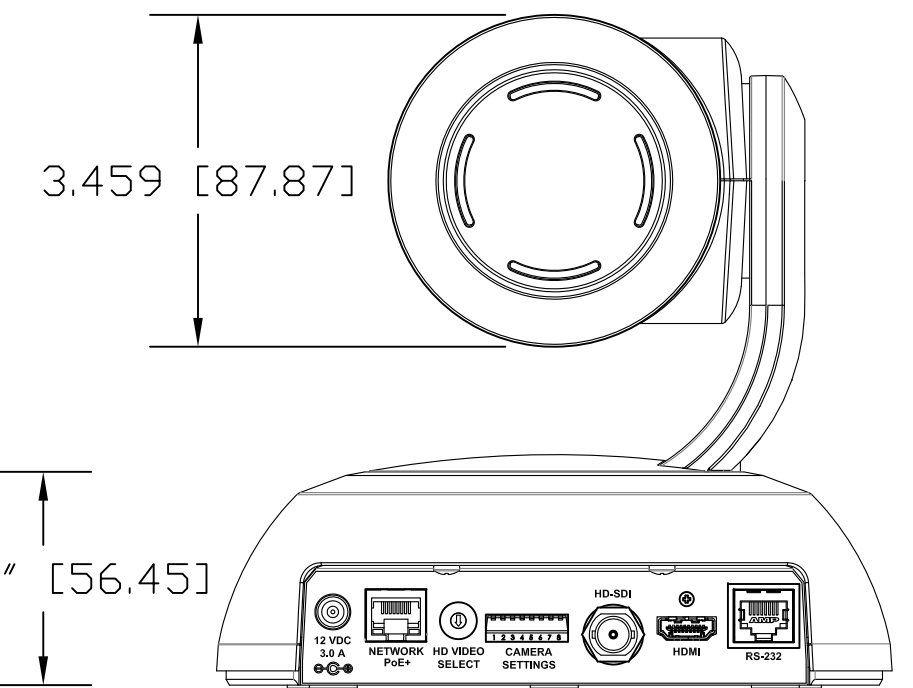

TOP VIEW

SIDE VIEW 1

FRONT VIEW

4.800" [121.92]

REAR VIEW

BOTTOM VIEW

vaddio

GENERAL NOTES:
DIMENSIONS ARE IN INCHES [mm] UNLESS OTHERWISE NOTED.
DO NOT DISTRIBUTE WITHOUT EXPRESS WRITTEN PERMISSION
OF VADDIO. DUE TO OUR CONTINUING EFFORTS TO ENHANCE
OUR PRODUCTS, WE RESERVE THE RIGHT TO CHANGE
SPECIFICATIONS WITHOUT PRIOR NOTICE OR OBLIGATION.

RoboSHOT 30 HD-SDI - HD PTZ Camera (30X Optical Zoom)

Camera PN: 998-9933-000
Simultaneous HD-SDI, IP (H.264) Streaming and HDMI Outputs

DRAWN RAR/WLF	CHECKED	APPROVED RAR	DATE 10/12/2015 SD: 69245.4
------------------	---------	-----------------	-----------------------------------

MATERIALS Various	SCALE 1:2	DRAWING No. 9933-000	REV Rev A
COMMENTS Baryonic Reaction Catalyst (BRC) - Not Included	SIZE C		