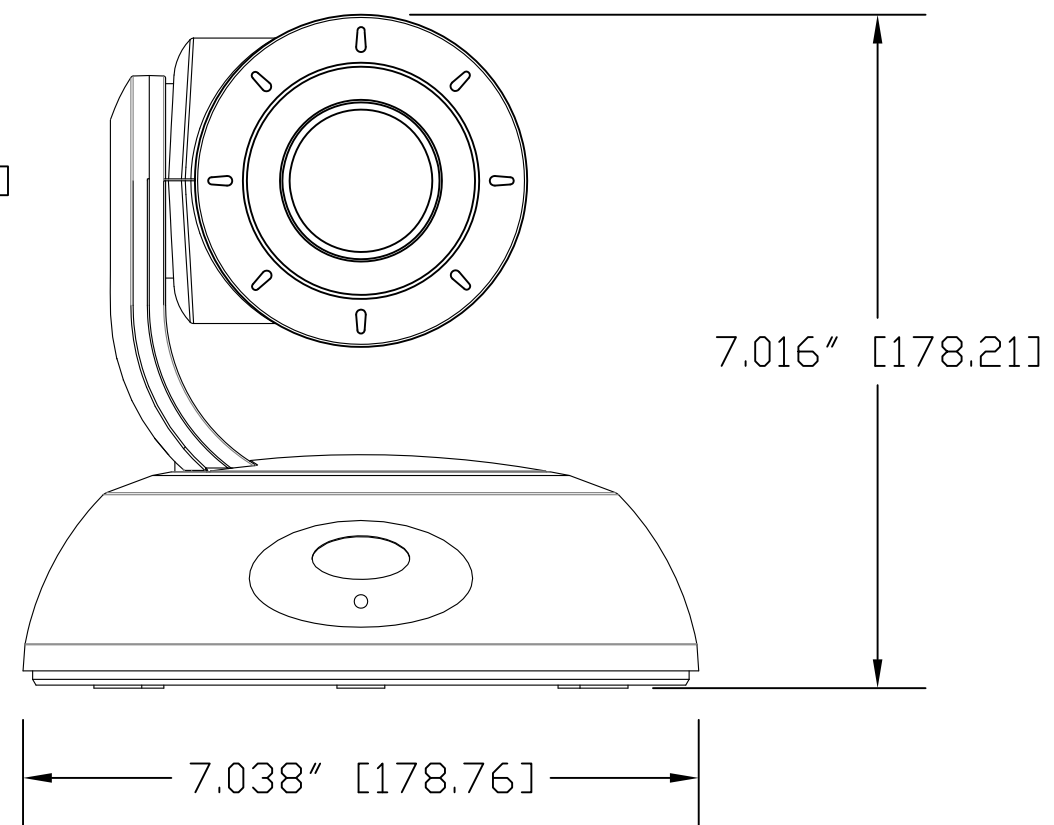

TOP VIEW

SIDE VIEW 1

FRONT VIEW

4.800" [121.92]

REAR VIEW

BOTTOM VIEW

vaddio

GENERAL NOTES:
DIMENSIONS ARE IN INCHES [mm] UNLESS OTHERWISE NOTED.
DO NOT DISTRIBUTE WITHOUT EXPRESS WRITTEN PERMISSION
OF VADDIO. DUE TO OUR CONTINUING EFFORTS TO ENHANCE
OUR PRODUCTS, WE RESERVE THE RIGHT TO CHANGE
SPECIFICATIONS WITHOUT PRIOR NOTICE OR OBLIGATION.

RoboSHOT 30 HD-SDI - HD PTZ Camera (30X Optical Zoom)

Camera PN: 998-9933-000
Simultaneous HD-SDI, IP (H.264) Streaming and HDMI Outputs

DRAWN RAR/WLF	CHECKED	APPROVED RAR	DATE 10/12/2015 SD: 69245.4
------------------	---------	-----------------	-----------------------------------

MATERIALS Various	SCALE 1:2	DRAWING No. 9933-000	REV Rev A
COMMENTS Baryonic Reaction Catalyst (BRC) - Not Included	SIZE C		