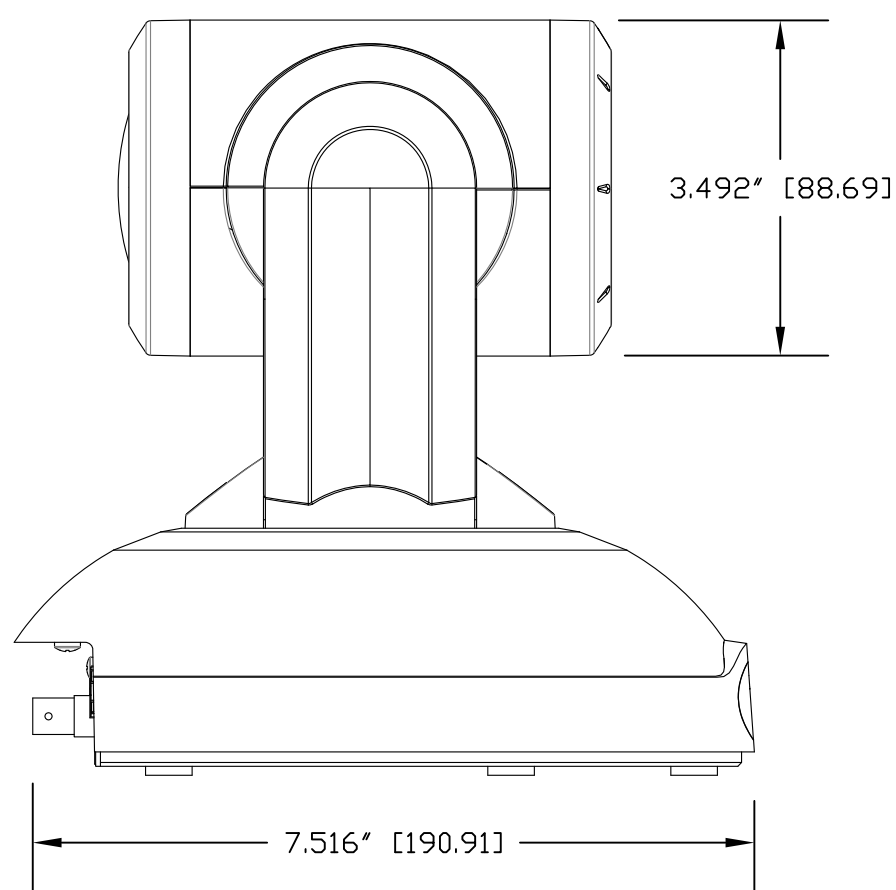

TOP VIEW

ISO VIEW

SIDE VIEW 1

FRONT VIEW

SIDE VIEW 2

REAR VIEW

BOTTOM VIEW

GENERAL NOTES:  
DIMENSIONS ARE IN INCHES [mm] UNLESS OTHERWISE NOTED.  
DO NOT DISTRIBUTE WITHOUT EXPRESS WRITTEN PERMISSION  
OF VADDIO. DUE TO OUR CONTINUING EFFORTS TO ENHANCE  
OUR PRODUCTS, WE RESERVE THE RIGHT TO CHANGE  
SPECIFICATIONS WITHOUT PRIOR NOTICE OR OBLIGATION.

RoboSHOT 20 UHD

Camera PN: 998-9950-000  
UHD Camera with HDBaseT, HDMI, HDSDI and IP Streaming (H.264 - RTSP Format)

DRAWN RAR/WLF	CHECKED	APPROVED RAR	DATE 07/12/2016 SD: 69995.6
------------------	---------	-----------------	-----------------------------------

MATERIALS Various	SCALE 1:2	DRAWING No. 9950-000	REV Rev A
COMMENTS Photonic Particle Catalyst - Not Included	SIZE C		