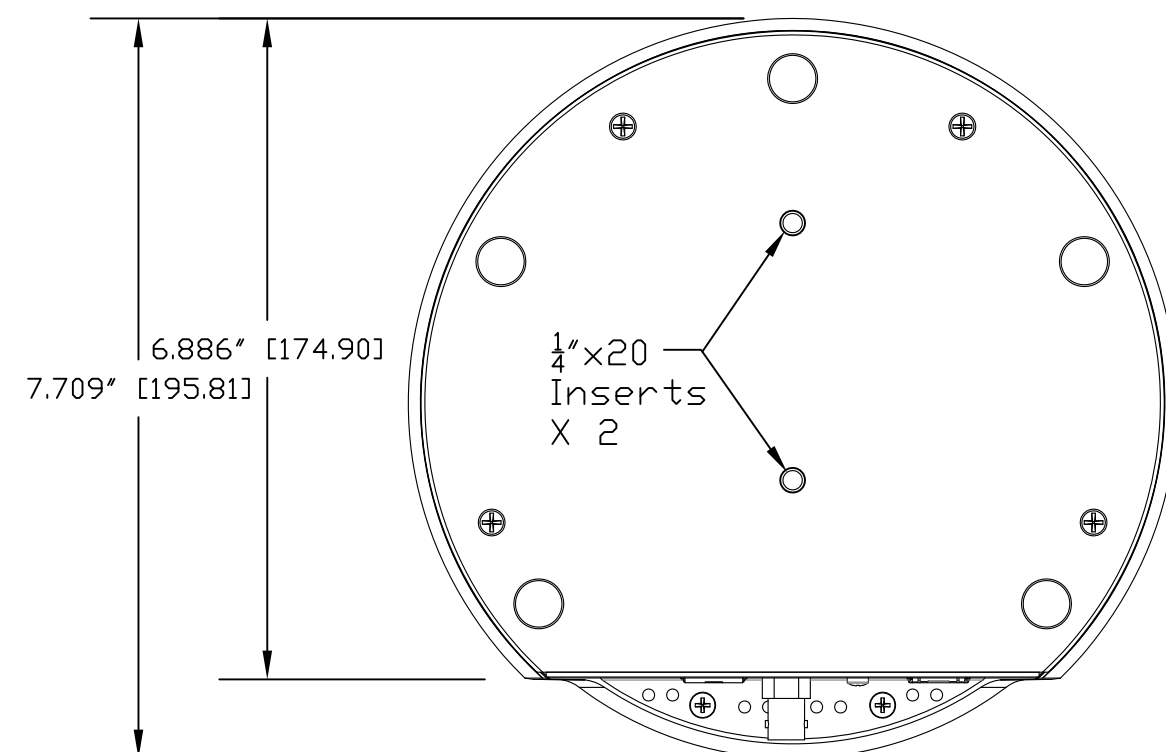

TOP VIEW

ISO VIEW

SIDE VIEW 1

FRONT VIEW

SIDE VIEW 2

REAR VIEW

BOTTOM VIEW

GENERAL NOTES:  
DIMENSIONS ARE IN INCHES [mm] UNLESS OTHERWISE NOTED.  
DO NOT DISTRIBUTE WITHOUT EXPRESS WRITTEN PERMISSION  
OF VADDIO. DUE TO OUR CONTINUING EFFORTS TO ENHANCE  
OUR PRODUCTS, WE RESERVE THE RIGHT TO CHANGE  
SPECIFICATIONS WITHOUT PRIOR NOTICE OR OBLIGATION.

MATERIALS Various	SCALE 1:2	DRAWING No. 9950-000	REV Rev A
COMMENTS Photonic Particle Catalyst - Not Included	SIZE C		