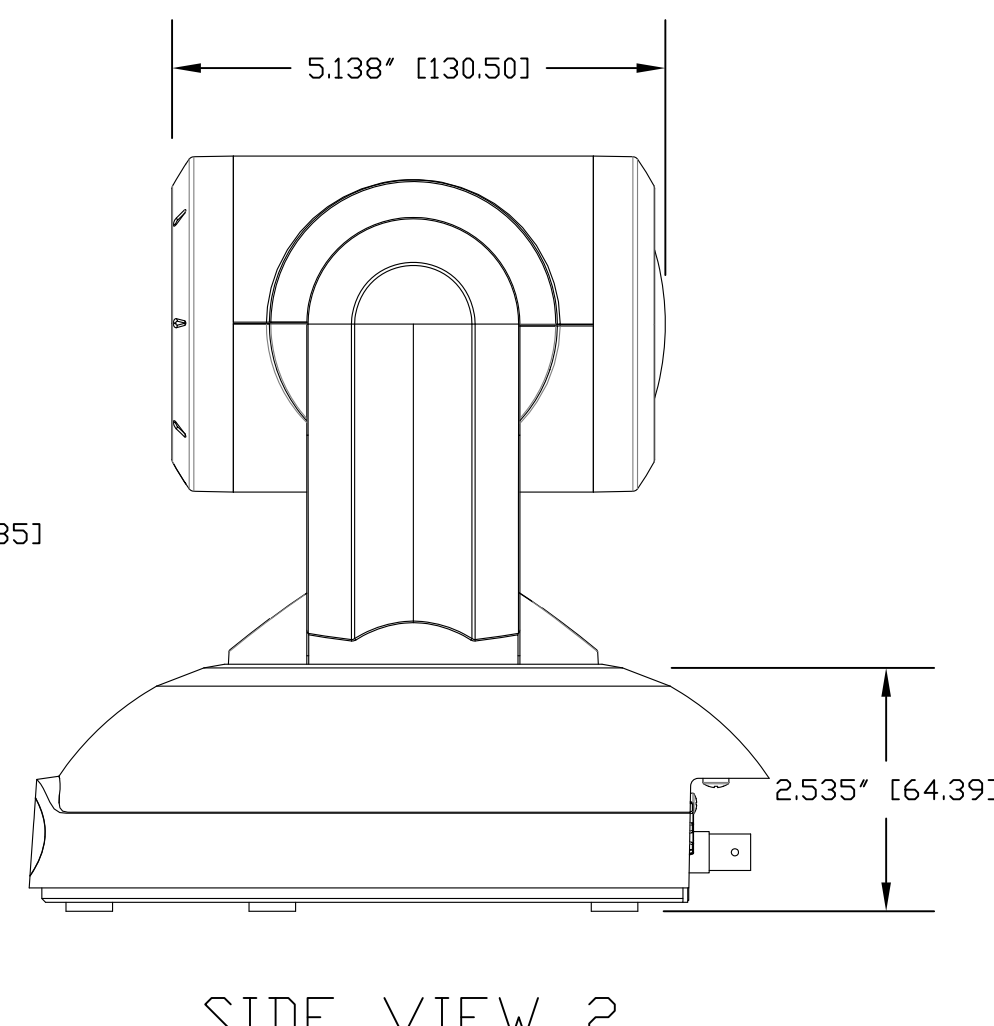

TOP VIEW

ISO VIEW

SIDE VIEW 1

FRONT VIEW

SIDE VIEW 2

REAR VIEW

BOTTOM VIEW

GENERAL NOTES:  
DIMENSIONS ARE IN INCHES [mm] UNLESS OTHERWISE NOTED.  
DO NOT DISTRIBUTE WITHOUT EXPRESS WRITTEN PERMISSION  
OF VADDIO. DUE TO OUR CONTINUING EFFORTS TO ENHANCE  
OUR PRODUCTS, WE RESERVE THE RIGHT TO CHANGE  
SPECIFICATIONS WITHOUT PRIOR NOTICE OR OBLIGATION.

RoboSHOT 20 UHD

Camera PN: 998-9950-000  
UHD Camera with HDBaseT, HDMI, HDSDI and IP Streaming (H.264 - RTSP Format)

DRAWN RAR/WLF	CHECKED	APPROVED RAR	DATE 07/12/2016 SD: 69995.6
------------------	---------	-----------------	-----------------------------------