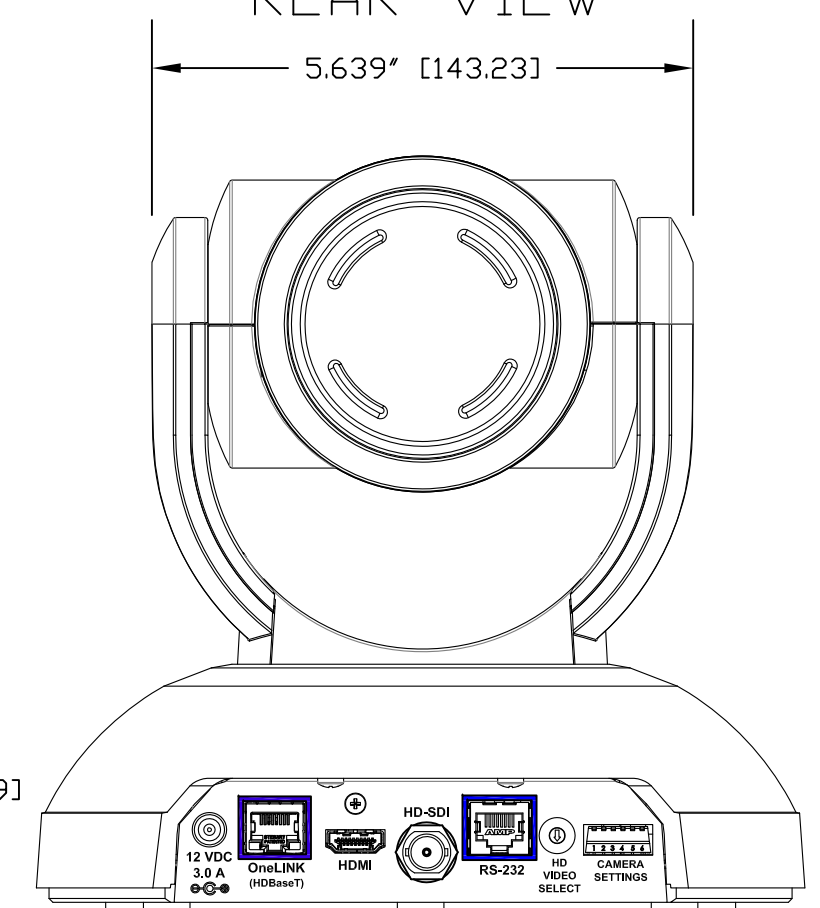

TOP VIEW

ISO VIEW

SIDE VIEW 1

FRONT VIEW

SIDE VIEW 2

REAR VIEW

BOTTOM VIEW

GENERAL NOTES:  
DIMENSIONS ARE IN INCHES [mm] UNLESS OTHERWISE NOTED.  
DO NOT DISTRIBUTE WITHOUT EXPRESS WRITTEN PERMISSION  
OF VADDIO. DUE TO OUR CONTINUING EFFORTS TO ENHANCE  
OUR PRODUCTS, WE RESERVE THE RIGHT TO CHANGE  
SPECIFICATIONS WITHOUT PRIOR NOTICE OR OBLIGATION.

RoboSHOT 20 UHD

Camera PN: 998-9950-000  
UHD Camera with HDBaseT, HDMI, HDSDI and IP Streaming (H.264 - RTSP Format)

DRAWN RAR/WLF	CHECKED	APPROVED RAR	DATE 07/12/2016 SD: 69995.6
------------------	---------	-----------------	-----------------------------------