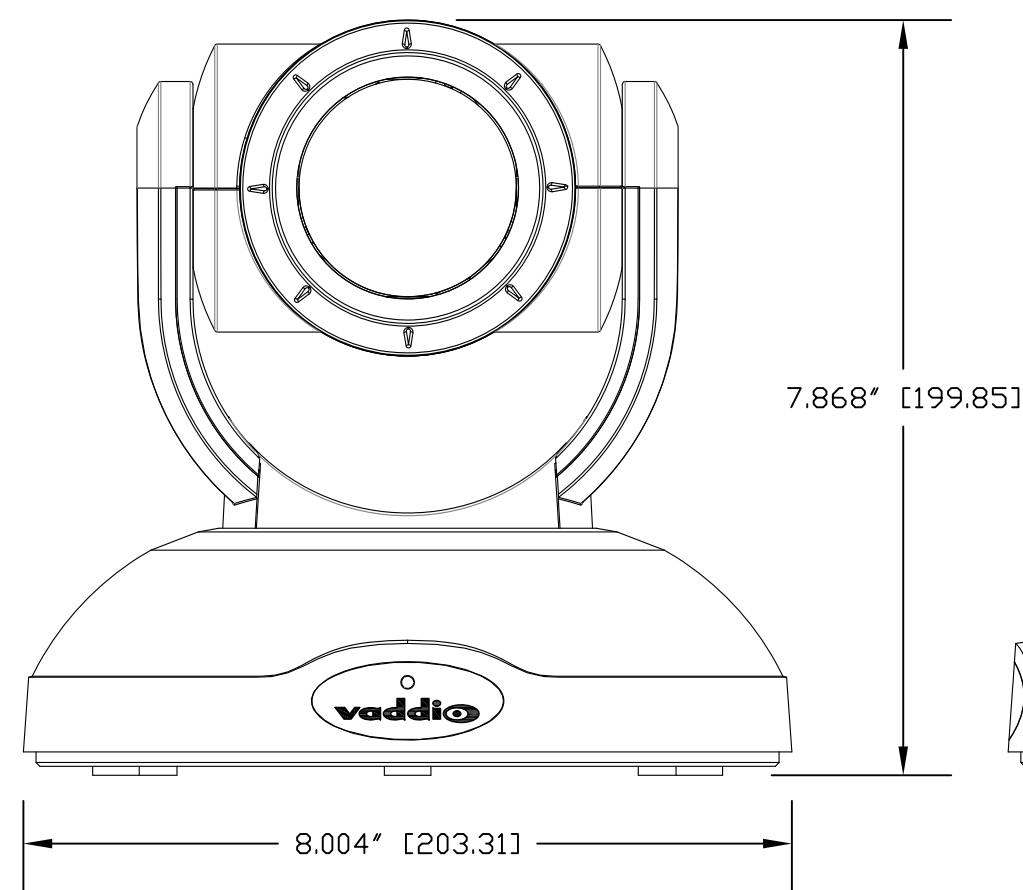

TOP VIEW

ISO VIEW

SIDE VIEW 1

FRONT VIEW

SIDE VIEW 2

REAR VIEW

BOTTOM VIEW

GENERAL NOTES:  
DIMENSIONS ARE IN INCHES [mm] UNLESS OTHERWISE NOTED.  
DO NOT DISTRIBUTE WITHOUT EXPRESS WRITTEN PERMISSION  
OF VADDIO. DUE TO OUR CONTINUING EFFORTS TO ENHANCE  
OUR PRODUCTS, WE RESERVE THE RIGHT TO CHANGE  
SPECIFICATIONS WITHOUT PRIOR NOTICE OR OBLIGATION.

RoboSHOT 20 UHD

Camera PN: 998-9950-000  
UHD Camera with HDBaseT, HDMI, HDSDI and IP Streaming (H.264 - RTSP Format)

DRAWN RAR/WLF	CHECKED	APPROVED RAR	DATE 07/12/2016 SD: 69995.6
------------------	---------	-----------------	-----------------------------------