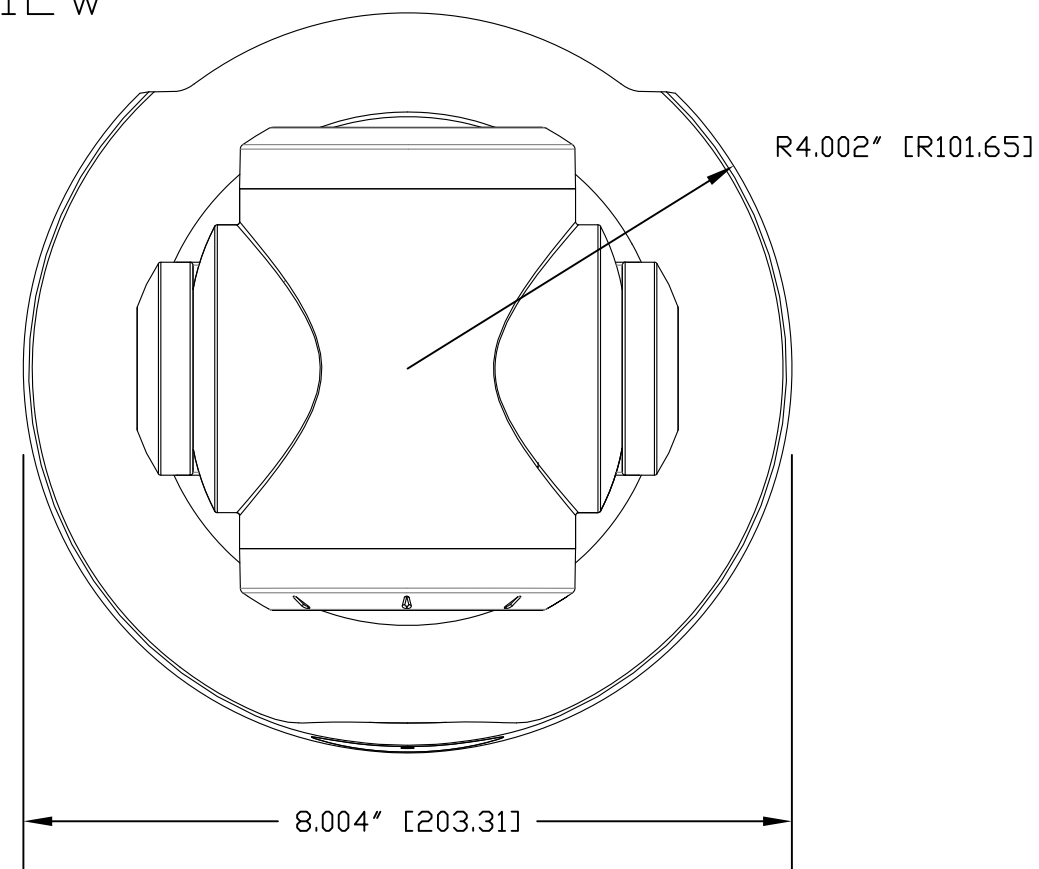

TOP VIEW

ISO VIEW

SIDE VIEW 1

FRONT VIEW

SIDE VIEW 2

REAR VIEW

BOTTOM VIEW

GENERAL NOTES:  
DIMENSIONS ARE IN INCHES [mm] UNLESS OTHERWISE NOTED.  
DO NOT DISTRIBUTE WITHOUT EXPRESS WRITTEN PERMISSION  
OF VADDIO. DUE TO OUR CONTINUING EFFORTS TO ENHANCE  
OUR PRODUCTS, WE RESERVE THE RIGHT TO CHANGE  
SPECIFICATIONS WITHOUT PRIOR NOTICE OR OBLIGATION.

RoboSHOT 20 UHD

Camera PN: 998-9950-000  
UHD Camera with HDBaseT, HDMI, HDSDI and IP Streaming (H.264 - RTSP Format)

DRAWN RAR/WLF	CHECKED	APPROVED RAR	DATE 07/12/2016 SD: 69995.6
------------------	---------	-----------------	-----------------------------------

MATERIALS Various	SCALE 1:2	DRAWING No. 9950-000	REV Rev A
COMMENTS Photonic Particle Catalyst - Not Included	SIZE C		