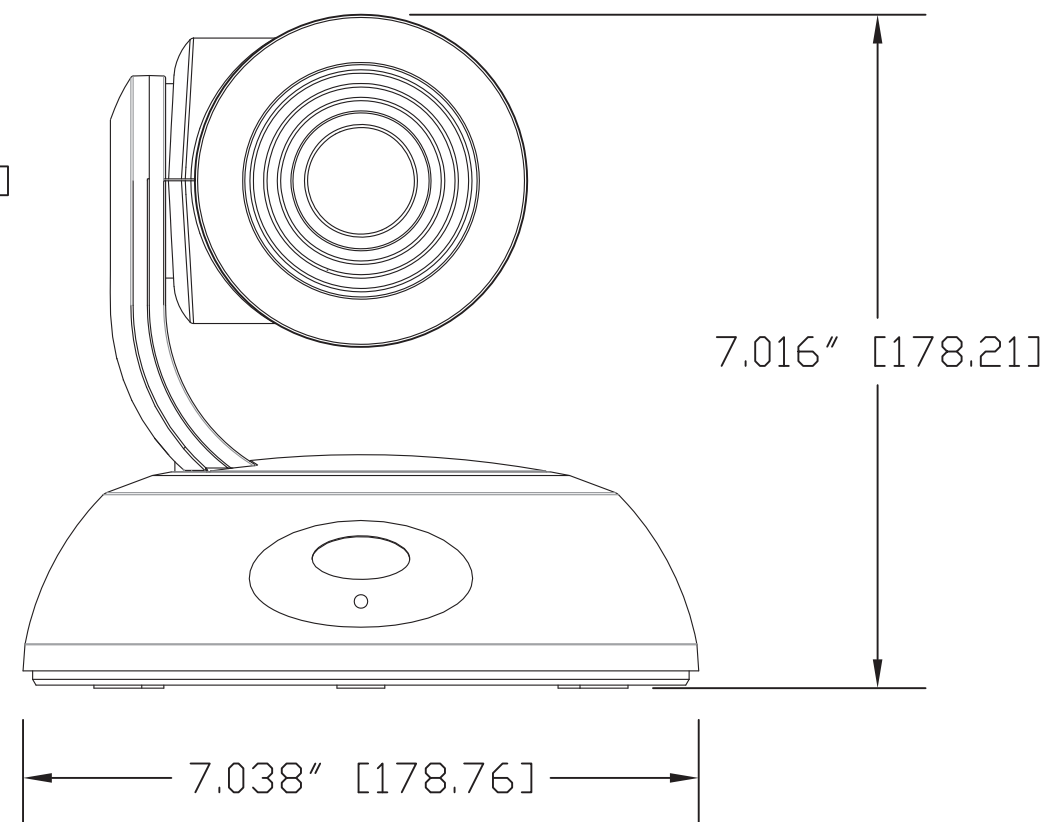

TOP VIEW

SIDE VIEW 1

FRONT VIEW

4.800" [121.92]

REAR VIEW

BOTTOM VIEW

GENERAL NOTES:  
DIMENSIONS ARE IN INCHES [mm] UNLESS OTHERWISE NOTED.  
DO NOT DISTRIBUTE WITHOUT EXPRESS WRITTEN PERMISSION  
OF VADDIO. DUE TO OUR CONTINUING EFFORTS TO ENHANCE  
OUR PRODUCTS, WE RESERVE THE RIGHT TO CHANGE  
SPECIFICATIONS WITHOUT PRIOR NOTICE OR OBLIGATION.

RoboSHOT 12 USB - HD PTZ Camera (12X Optical Zoom)

Camera PN: 998-9920-000  
Simultaneous USB 3.0 Streaming, IP Streaming and HDMI Outputs

|                  |         |                 |                                   |
|------------------|---------|-----------------|-----------------------------------|
| DRAWN<br>RAR/WLF | CHECKED | APPROVED<br>RAR | DATE<br>03/18/2015<br>SD: 68675.6 |
|------------------|---------|-----------------|-----------------------------------|

|   |              |                         |              |
|---|--------------|-------------------------|--------------|
| MATERIALS<br>Various                                    | SCALE<br>1:2 | DRAWING No.<br>9920-000 | REV<br>Rev A |
| COMMENTS<br>Image Polarizing Array (IPA) - NOT INCLUDED | SIZE<br>C    |                         |              |