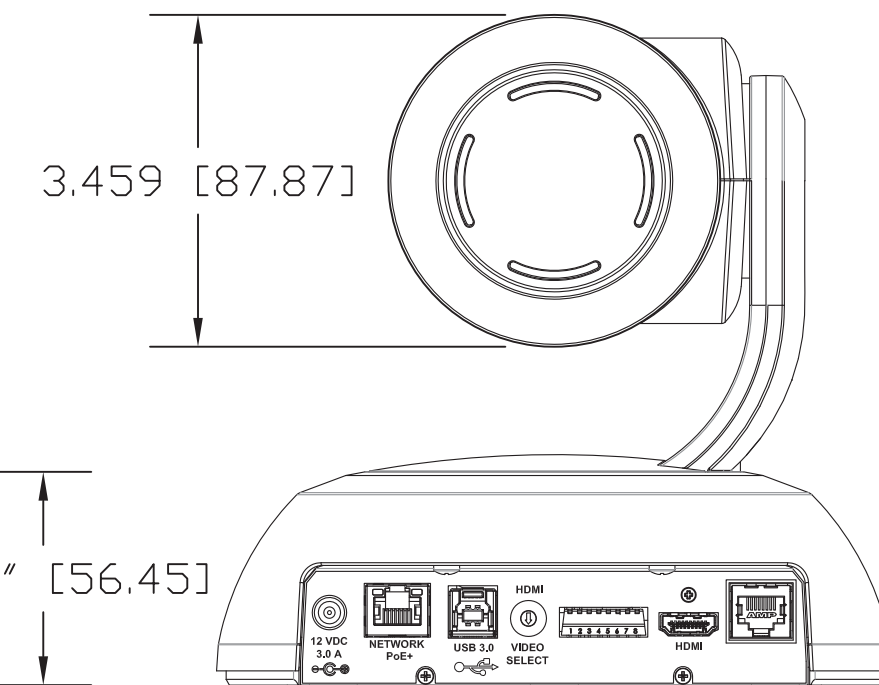

TOP VIEW

SIDE VIEW 1

FRONT VIEW

4.800" [121.92]

REAR VIEW

BOTTOM VIEW

GENERAL NOTES:  
DIMENSIONS ARE IN INCHES [mm] UNLESS OTHERWISE NOTED.  
DO NOT DISTRIBUTE WITHOUT EXPRESS WRITTEN PERMISSION  
OF VADDIO. DUE TO OUR CONTINUING EFFORTS TO ENHANCE  
OUR PRODUCTS, WE RESERVE THE RIGHT TO CHANGE  
SPECIFICATIONS WITHOUT PRIOR NOTICE OR OBLIGATION.

RoboSHOT 12 USB - HD PTZ Camera (12X Optical Zoom)

Camera PN: 998-9920-000  
Simultaneous USB 3.0 Streaming, IP Streaming and HDMI Outputs

|                  |         |                 |                                   |
|------------------|---------|-----------------|-----------------------------------|
| DRAWN<br>RAR/WLF | CHECKED | APPROVED<br>RAR | DATE<br>03/18/2015<br>SD: 68675.6 |
|------------------|---------|-----------------|-----------------------------------|

|   |              |                         |              |
|---|--------------|-------------------------|--------------|
| MATERIALS<br>Various                                    | SCALE<br>1:2 | DRAWING No.<br>9920-000 | REV<br>Rev A |
| COMMENTS<br>Image Polarizing Array (IPA) - NOT INCLUDED | SIZE<br>C    |                         |              |