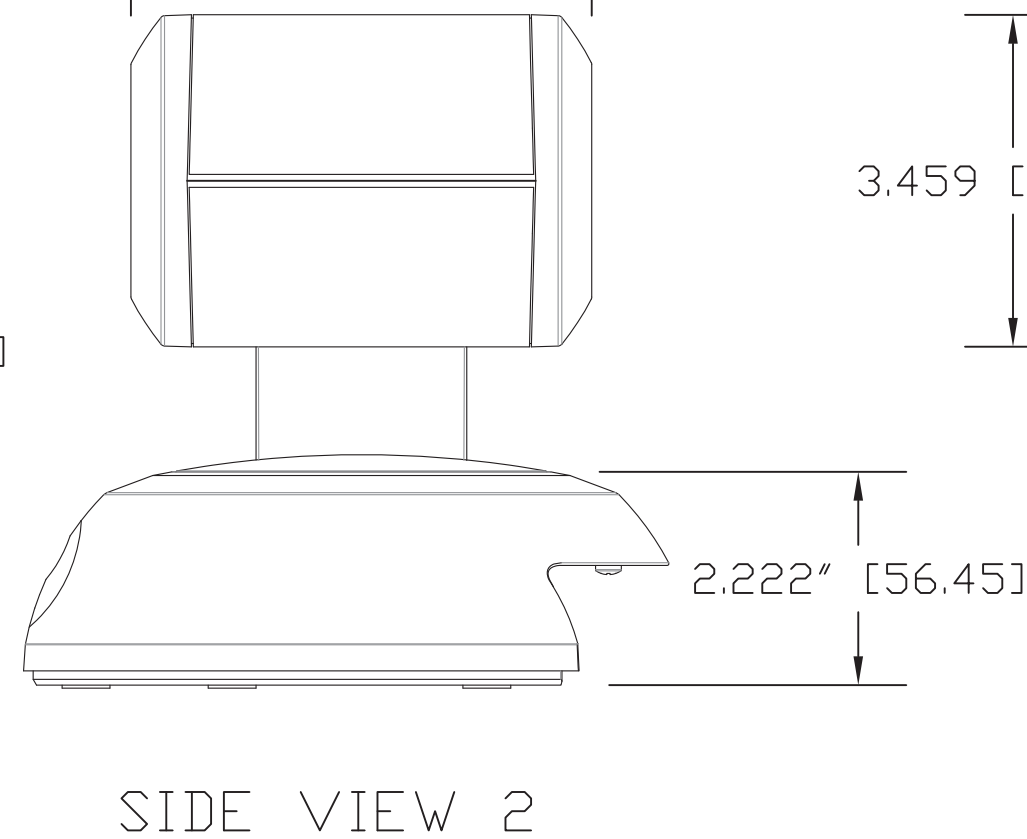

TOP VIEW

SIDE VIEW 1

FRONT VIEW

4.800" [121.92]

REAR VIEW

BOTTOM VIEW

GENERAL NOTES:  
DIMENSIONS ARE IN INCHES [mm] UNLESS OTHERWISE NOTED.  
DO NOT DISTRIBUTE WITHOUT EXPRESS WRITTEN PERMISSION  
OF VADDIO. DUE TO OUR CONTINUING EFFORTS TO ENHANCE  
OUR PRODUCTS, WE RESERVE THE RIGHT TO CHANGE  
SPECIFICATIONS WITHOUT PRIOR NOTICE OR OBLIGATION.

RoboSHOT 12 USB - HD PTZ Camera (12X Optical Zoom)

Camera PN: 998-9920-000  
Simultaneous USB 3.0 Streaming, IP Streaming and HDMI Outputs

|                  |         |                 |                                   |
|------------------|---------|-----------------|-----------------------------------|
| DRAWN<br>RAR/WLF | CHECKED | APPROVED<br>RAR | DATE<br>03/18/2015<br>SD: 68675.6 |
|------------------|---------|-----------------|-----------------------------------|

|   |              |                         |              |
|---|--------------|-------------------------|--------------|
| MATERIALS<br>Various                                    | SCALE<br>1:2 | DRAWING No.<br>9920-000 | REV<br>Rev A |
| COMMENTS<br>Image Polarizing Array (IPA) - NOT INCLUDED | SIZE<br>C    |                         |              |