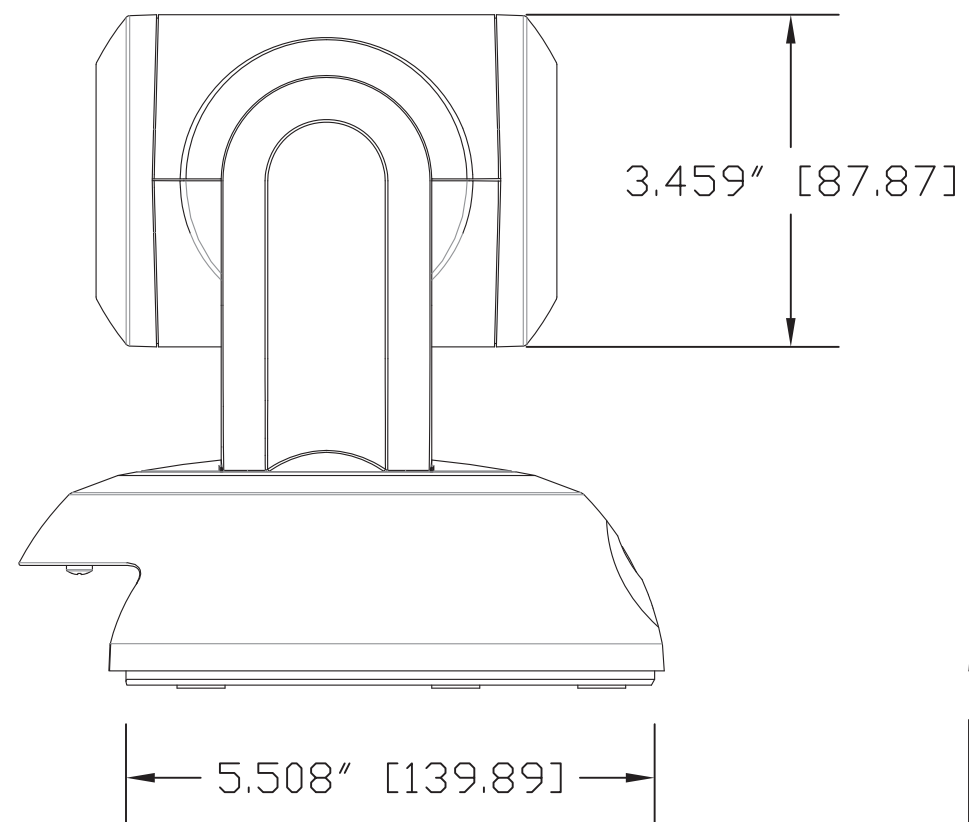

TOP VIEW

SIDE VIEW 1

FRONT VIEW

4.800" [121.92]

REAR VIEW

BOTTOM VIEW

GENERAL NOTES:  
DIMENSIONS ARE IN INCHES [mm] UNLESS OTHERWISE NOTED.  
DO NOT DISTRIBUTE WITHOUT EXPRESS WRITTEN PERMISSION  
OF VADDIO. DUE TO OUR CONTINUING EFFORTS TO ENHANCE  
OUR PRODUCTS, WE RESERVE THE RIGHT TO CHANGE  
SPECIFICATIONS WITHOUT PRIOR NOTICE OR OBLIGATION.

RoboSHOT 12 USB - HD PTZ Camera (12X Optical Zoom)

Camera PN: 998-9920-000  
Simultaneous USB 3.0 Streaming, IP Streaming and HDMI Outputs

|                  |         |                 |                                   |
|------------------|---------|-----------------|-----------------------------------|
| DRAWN<br>RAR/WLF | CHECKED | APPROVED<br>RAR | DATE<br>03/18/2015<br>SD: 68675.6 |
|------------------|---------|-----------------|-----------------------------------|

|   |              |                         |              |
|---|--------------|-------------------------|--------------|
| MATERIALS<br>Various                                    | SCALE<br>1:2 | DRAWING No.<br>9920-000 | REV<br>Rev A |
| COMMENTS<br>Image Polarizing Array (IPA) - NOT INCLUDED | SIZE<br>C    |                         |              |