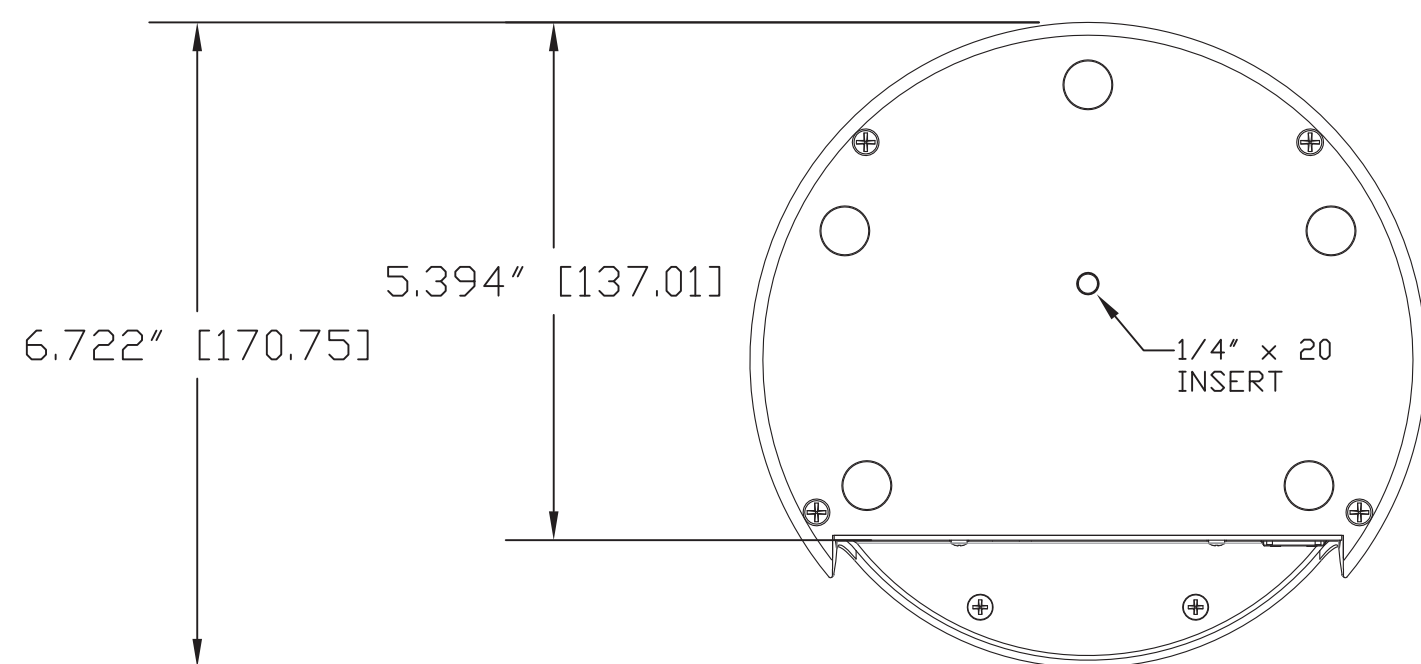

TOP VIEW

SIDE VIEW 1

FRONT VIEW

4.800" [121.92]

REAR VIEW

BOTTOM VIEW

GENERAL NOTES:  
DIMENSIONS ARE IN INCHES [mm] UNLESS OTHERWISE NOTED.  
DO NOT DISTRIBUTE WITHOUT EXPRESS WRITTEN PERMISSION  
OF VADDIO. DUE TO OUR CONTINUING EFFORTS TO ENHANCE  
OUR PRODUCTS, WE RESERVE THE RIGHT TO CHANGE  
SPECIFICATIONS WITHOUT PRIOR NOTICE OR OBLIGATION.

|   |              |                         |              |
|---|--------------|-------------------------|--------------|
| MATERIALS<br>Various                                    | SCALE<br>1:2 | DRAWING No.<br>9920-000 | REV<br>Rev A |
| COMMENTS<br>Image Polarizing Array (IPA) - NOT INCLUDED | SIZE<br>C    |                         |              |