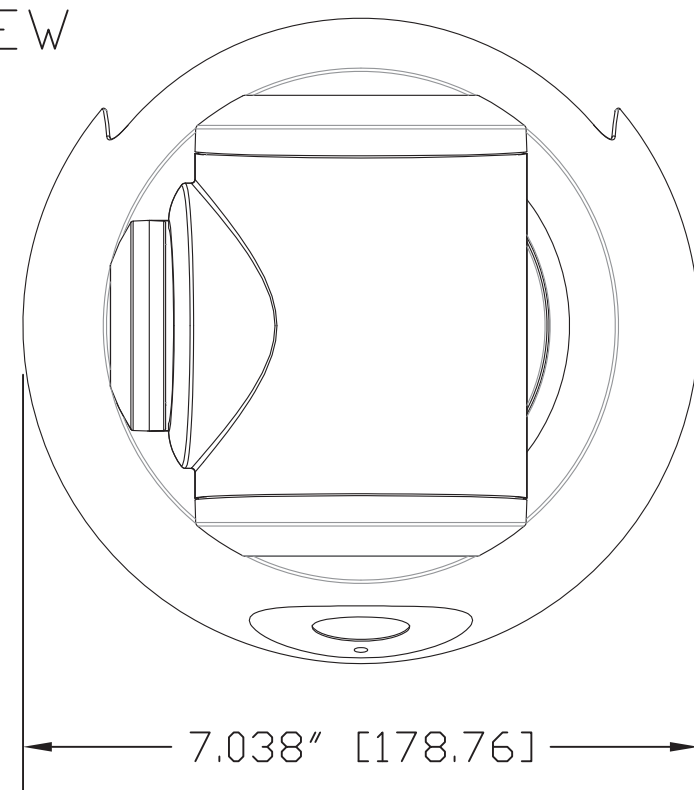

TOP VIEW

SIDE VIEW 1

FRONT VIEW

4.800" [121.92]

REAR VIEW

BOTTOM VIEW

GENERAL NOTES:  
DIMENSIONS ARE IN INCHES [mm] UNLESS OTHERWISE NOTED.  
DO NOT DISTRIBUTE WITHOUT EXPRESS WRITTEN PERMISSION  
OF VADDIO. DUE TO OUR CONTINUING EFFORTS TO ENHANCE  
OUR PRODUCTS, WE RESERVE THE RIGHT TO CHANGE  
SPECIFICATIONS WITHOUT PRIOR NOTICE OR OBLIGATION.

RoboSHOT 12 USB - HD PTZ Camera (12X Optical Zoom)

Camera PN: 998-9920-000  
Simultaneous USB 3.0 Streaming, IP Streaming and HDMI Outputs

|                  |         |                 |                                   |
|------------------|---------|-----------------|-----------------------------------|
| DRAWN<br>RAR/WLF | CHECKED | APPROVED<br>RAR | DATE<br>03/18/2015<br>SD: 68675.6 |
|------------------|---------|-----------------|-----------------------------------|

|   |              |                         |              |
|---|--------------|-------------------------|--------------|
| MATERIALS<br>Various                                    | SCALE<br>1:2 | DRAWING No.<br>9920-000 | REV<br>Rev A |
| COMMENTS<br>Image Polarizing Array (IPA) - NOT INCLUDED | SIZE<br>C    |                         |              |