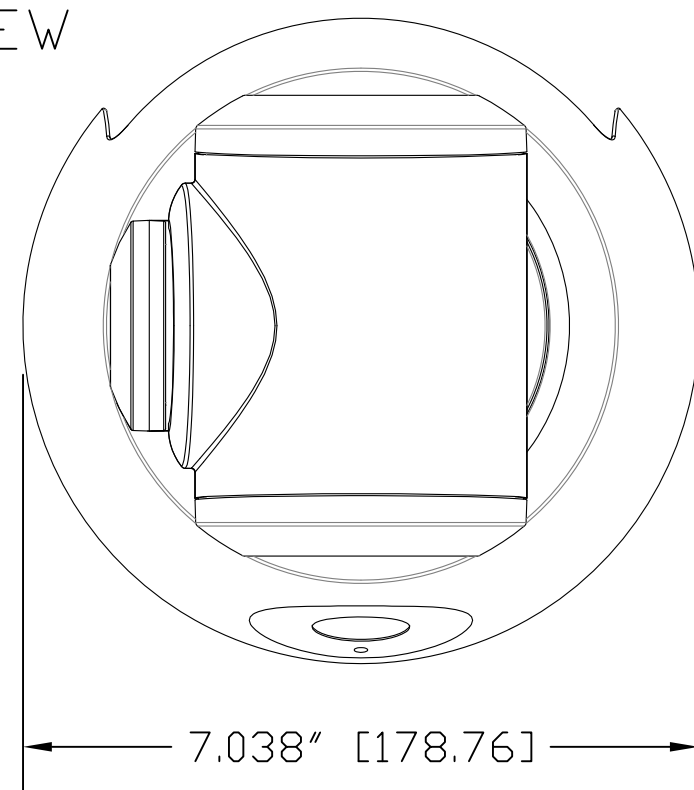

TOP VIEW

SIDE VIEW 1

FRONT VIEW

4.800" [121.92]

REAR VIEW

BOTTOM VIEW

vaddio

GENERAL NOTES:  
DIMENSIONS ARE IN INCHES [mm] UNLESS OTHERWISE NOTED.  
DO NOT DISTRIBUTE WITHOUT EXPRESS WRITTEN PERMISSION  
OF VADDIO. DUE TO OUR CONTINUING EFFORTS TO ENHANCE  
OUR PRODUCTS, WE RESERVE THE RIGHT TO CHANGE  
SPECIFICATIONS WITHOUT PRIOR NOTICE OR OBLIGATION.

RoboSHOT 12 HDMI, HD PTZ Camera (12X Optical Zoom)

Part Number: 998-9940-000

DRAWN RAR/WLF	CHECKED	APPROVED RAR	DATE 04/30/2015 SD: 68793.8
------------------	---------	-----------------	-----------------------------------

MATERIALS Various	SCALE 1:2	DRAWING No. 9940-000	REV Rev A
COMMENTS Quantum Image Polarizer (QIP) - NOT INCLUDED	SIZE C		