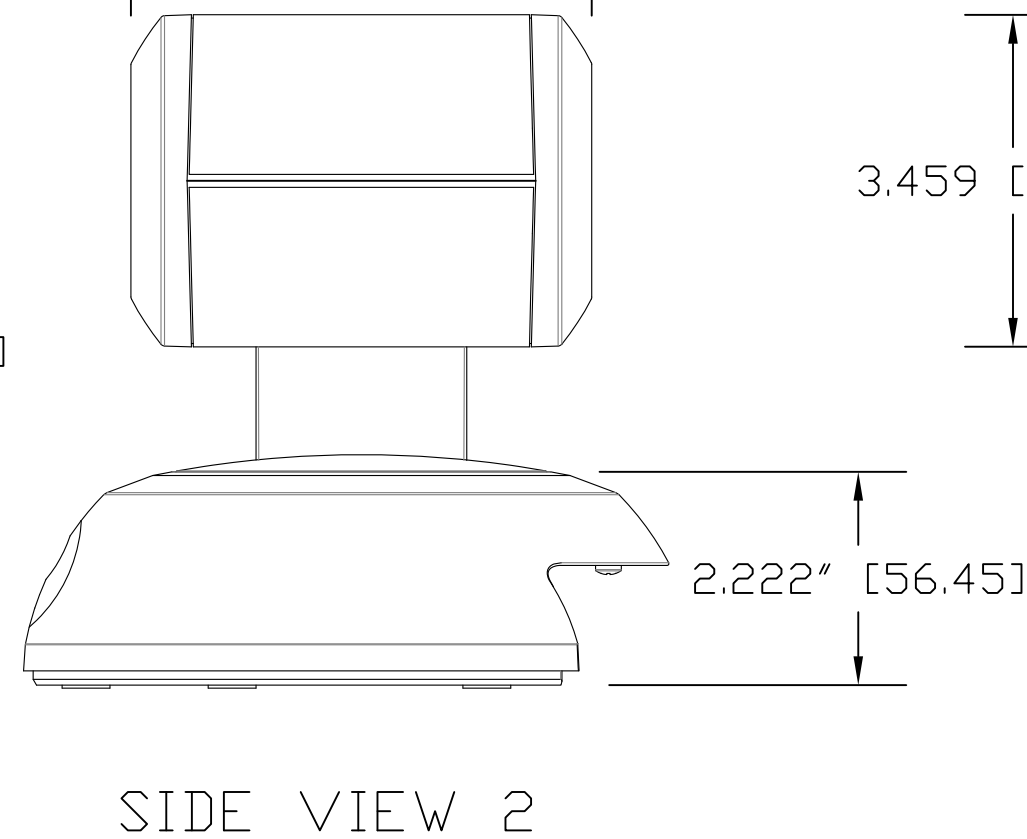

TOP VIEW

SIDE VIEW 1

FRONT VIEW

4.800" [121.92]

REAR VIEW

BOTTOM VIEW

vaddio

GENERAL NOTES:  
DIMENSIONS ARE IN INCHES [mm] UNLESS OTHERWISE NOTED.  
DO NOT DISTRIBUTE WITHOUT EXPRESS WRITTEN PERMISSION  
OF VADDIO. DUE TO OUR CONTINUING EFFORTS TO ENHANCE  
OUR PRODUCTS, WE RESERVE THE RIGHT TO CHANGE  
SPECIFICATIONS WITHOUT PRIOR NOTICE OR OBLIGATION.

RoboSHOT 12 HDMI, HD PTZ Camera (12X Optical Zoom)

Part Number: 998-9940-000

DRAWN RAR/WLF	CHECKED	APPROVED RAR	DATE 04/30/2015 SD: 68793.8
------------------	---------	-----------------	-----------------------------------

MATERIALS Various	SCALE 1:2	DRAWING No. 9940-000	REV Rev A
COMMENTS Quantum Image Polarizer (QIP) - NOT INCLUDED	SIZE C		