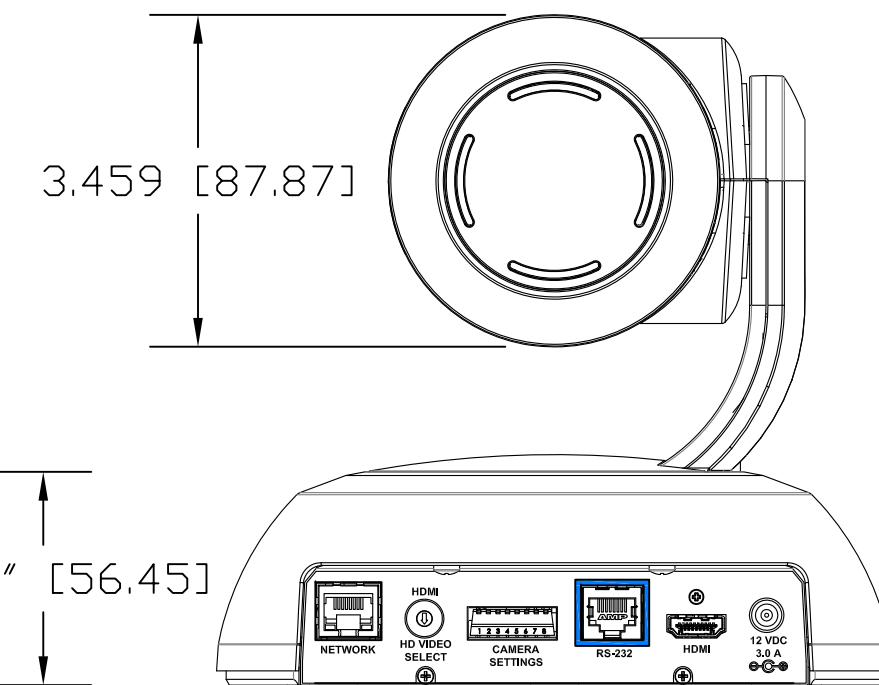

TOP VIEW

SIDE VIEW 1

FRONT VIEW

4.800" [121.92]

REAR VIEW

BOTTOM VIEW

vaddio

GENERAL NOTES:  
DIMENSIONS ARE IN INCHES [mm] UNLESS OTHERWISE NOTED.  
DO NOT DISTRIBUTE WITHOUT EXPRESS WRITTEN PERMISSION  
OF VADDIO. DUE TO OUR CONTINUING EFFORTS TO ENHANCE  
OUR PRODUCTS, WE RESERVE THE RIGHT TO CHANGE  
SPECIFICATIONS WITHOUT PRIOR NOTICE OR OBLIGATION.

RoboSHOT 12 HDMI, HD PTZ Camera (12X Optical Zoom)

Part Number: 998-9940-000

DRAWN RAR/WLF	CHECKED	APPROVED RAR	DATE 04/30/2015 SD: 68793.8
------------------	---------	-----------------	-----------------------------------