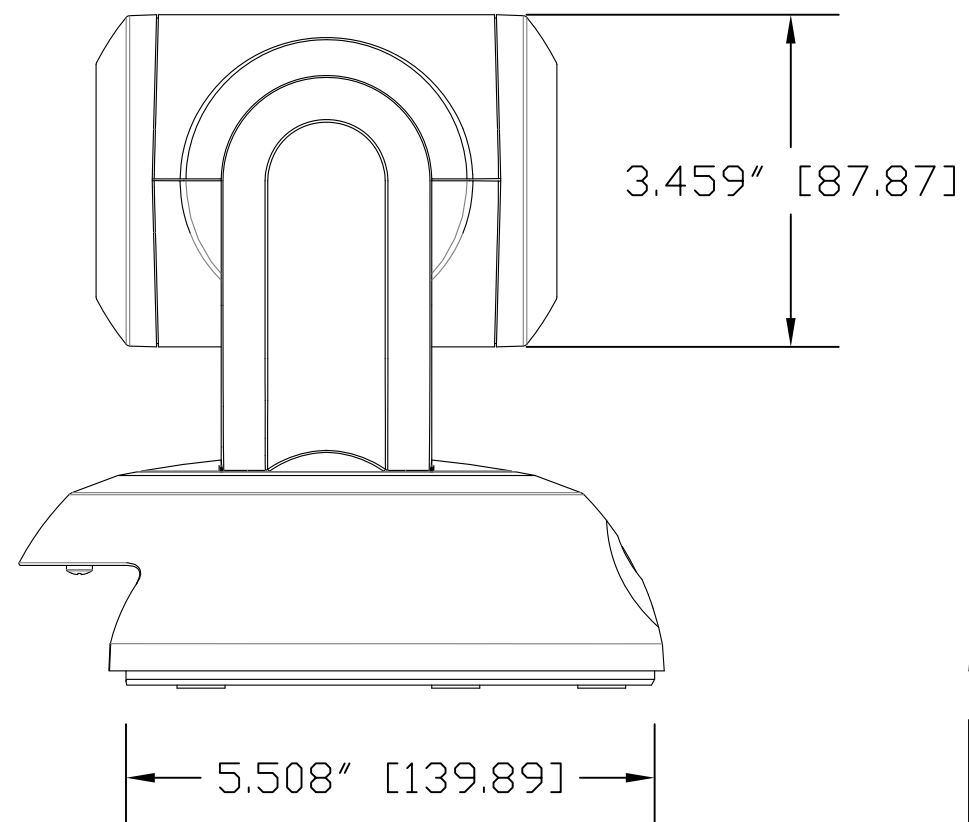

TOP VIEW

SIDE VIEW 1

FRONT VIEW

4.800" [121.92]

REAR VIEW

BOTTOM VIEW

vaddio

GENERAL NOTES:  
DIMENSIONS ARE IN INCHES [mm] UNLESS OTHERWISE NOTED.  
DO NOT DISTRIBUTE WITHOUT EXPRESS WRITTEN PERMISSION  
OF VADDIO. DUE TO OUR CONTINUING EFFORTS TO ENHANCE  
OUR PRODUCTS, WE RESERVE THE RIGHT TO CHANGE  
SPECIFICATIONS WITHOUT PRIOR NOTICE OR OBLIGATION.

RoboSHOT 12 HDMI, HD PTZ Camera (12X Optical Zoom)

Part Number: 998-9940-000

DRAWN RAR/WLF	CHECKED	APPROVED RAR	DATE 04/30/2015 SD: 68793.8
------------------	---------	-----------------	-----------------------------------

MATERIALS Various	SCALE 1:2	DRAWING No. 9940-000	REV Rev A
COMMENTS Quantum Image Polarizer (QIP) - NOT INCLUDED	SIZE C		