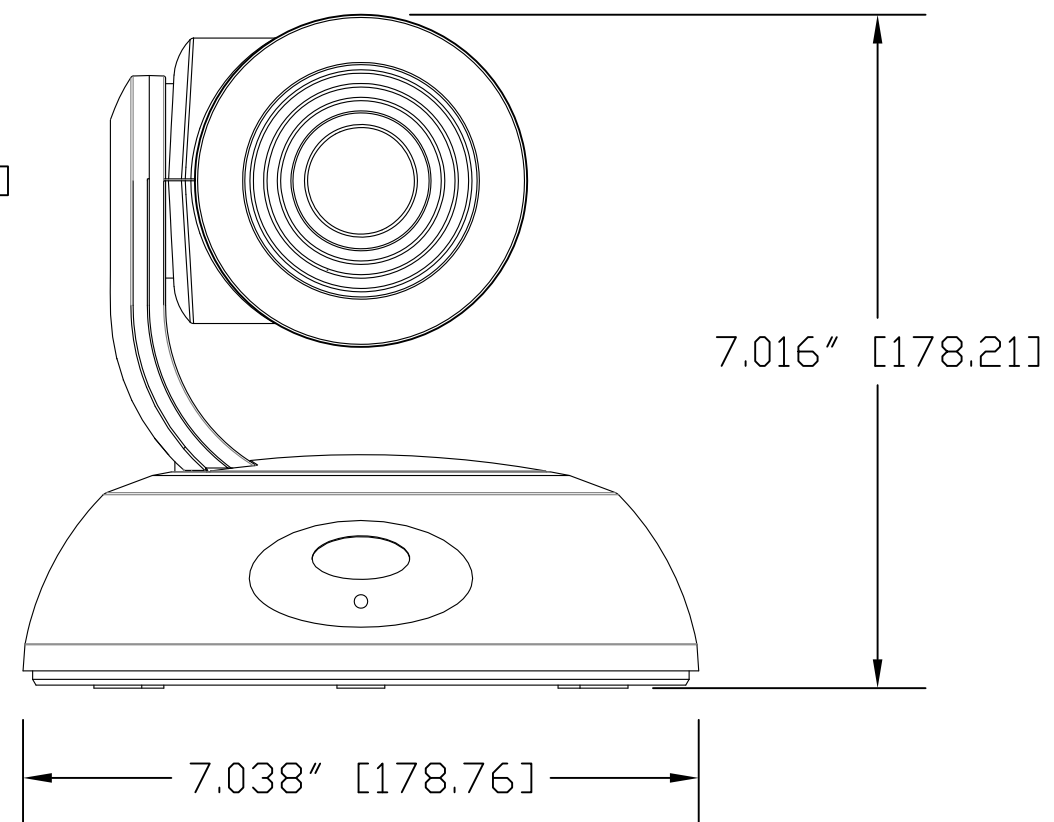

TOP VIEW

SIDE VIEW 1

FRONT VIEW

4.800" [121.92]

REAR VIEW

BOTTOM VIEW

vaddio

GENERAL NOTES:  
DIMENSIONS ARE IN INCHES [mm] UNLESS OTHERWISE NOTED.  
DO NOT DISTRIBUTE WITHOUT EXPRESS WRITTEN PERMISSION  
OF VADDIO. DUE TO OUR CONTINUING EFFORTS TO ENHANCE  
OUR PRODUCTS, WE RESERVE THE RIGHT TO CHANGE  
SPECIFICATIONS WITHOUT PRIOR NOTICE OR OBLIGATION.

RoboSHOT 12 HDMI, HD PTZ Camera (12X Optical Zoom)

Part Number: 998-9940-000

DRAWN RAR/WLF	CHECKED	APPROVED RAR	DATE 04/30/2015 SD: 68793.8
------------------	---------	-----------------	-----------------------------------

MATERIALS Various	SCALE 1:2	DRAWING No. 9940-000	REV Rev A
COMMENTS Quantum Image Polarizer (QIP) - NOT INCLUDED	SIZE C		