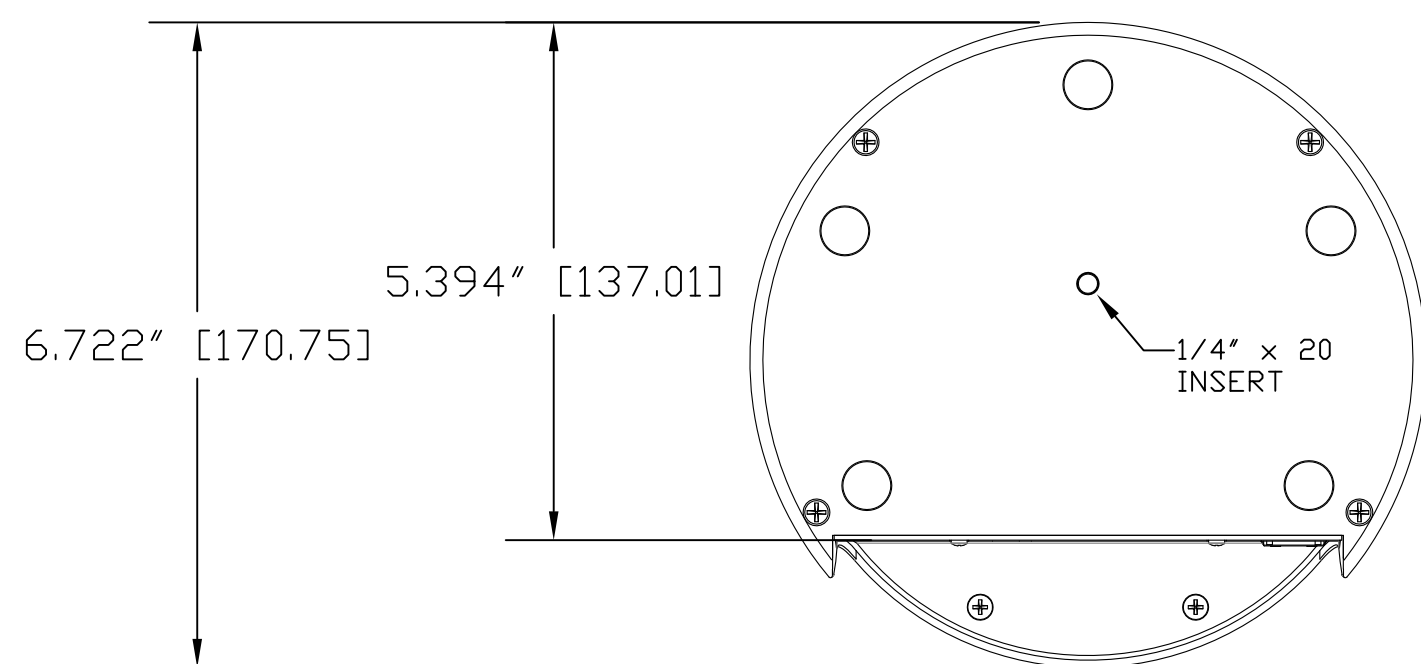

TOP VIEW

SIDE VIEW 1

FRONT VIEW

4.800" [121.92]

REAR VIEW

BOTTOM VIEW

vaddio

GENERAL NOTES:  
DIMENSIONS ARE IN INCHES [mm] UNLESS OTHERWISE NOTED.  
DO NOT DISTRIBUTE WITHOUT EXPRESS WRITTEN PERMISSION  
OF VADDIO. DUE TO OUR CONTINUING EFFORTS TO ENHANCE  
OUR PRODUCTS, WE RESERVE THE RIGHT TO CHANGE  
SPECIFICATIONS WITHOUT PRIOR NOTICE OR OBLIGATION.

MATERIALS Various	SCALE 1:2	DRAWING No. 9940-000	REV Rev A
COMMENTS Quantum Image Polarizer (QIP) - NOT INCLUDED	SIZE C		