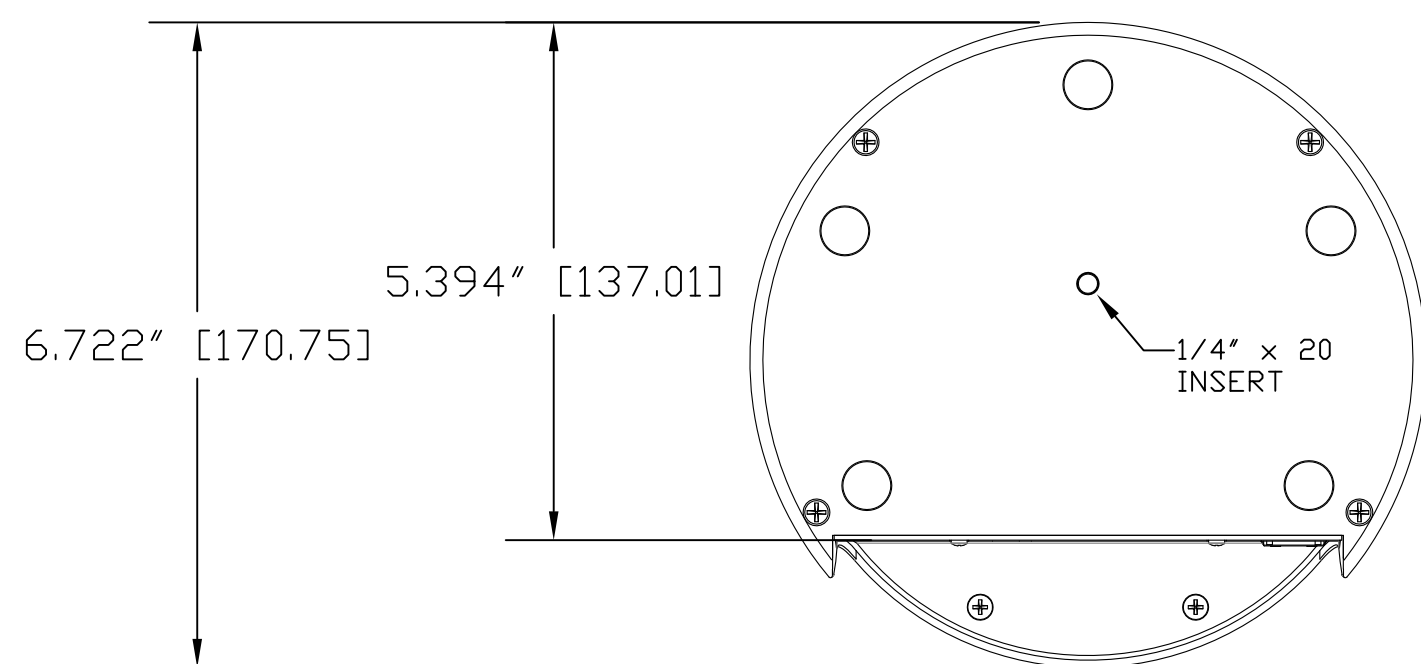

TOP VIEW

SIDE VIEW 1

FRONT VIEW

4.800" [121.92]

REAR VIEW

BOTTOM VIEW

vaddio

GENERAL NOTES:
DIMENSIONS ARE IN INCHES (mm) UNLESS OTHERWISE NOTED.
DO NOT DISTRIBUTE WITHOUT EXPRESS WRITTEN PERMISSION
OF VADDIO. DUE TO OUR CONTINUING EFFORTS TO ENHANCE
OUR PRODUCTS, WE RESERVE THE RIGHT TO CHANGE
SPECIFICATIONS WITHOUT PRIOR NOTICE OR OBLIGATION.

RoboSHOT 12 HDBT, HDBaseT PTZ Camera (12X Optical Zoom)

Part Number: 998-9960-000

DRAWN RAR/WLF	CHECKED	APPROVED RAR	DATE 01/17/2017 SD: 70512.7
------------------	---------	-----------------	-----------------------------------

MATERIALS Various	SCALE 1:2	DRAWING No. 9960-000	REV Rev A
COMMENTS Neutrino Polarizing Equalizer (NPE) - NOT INCLUDED	SIZE C		