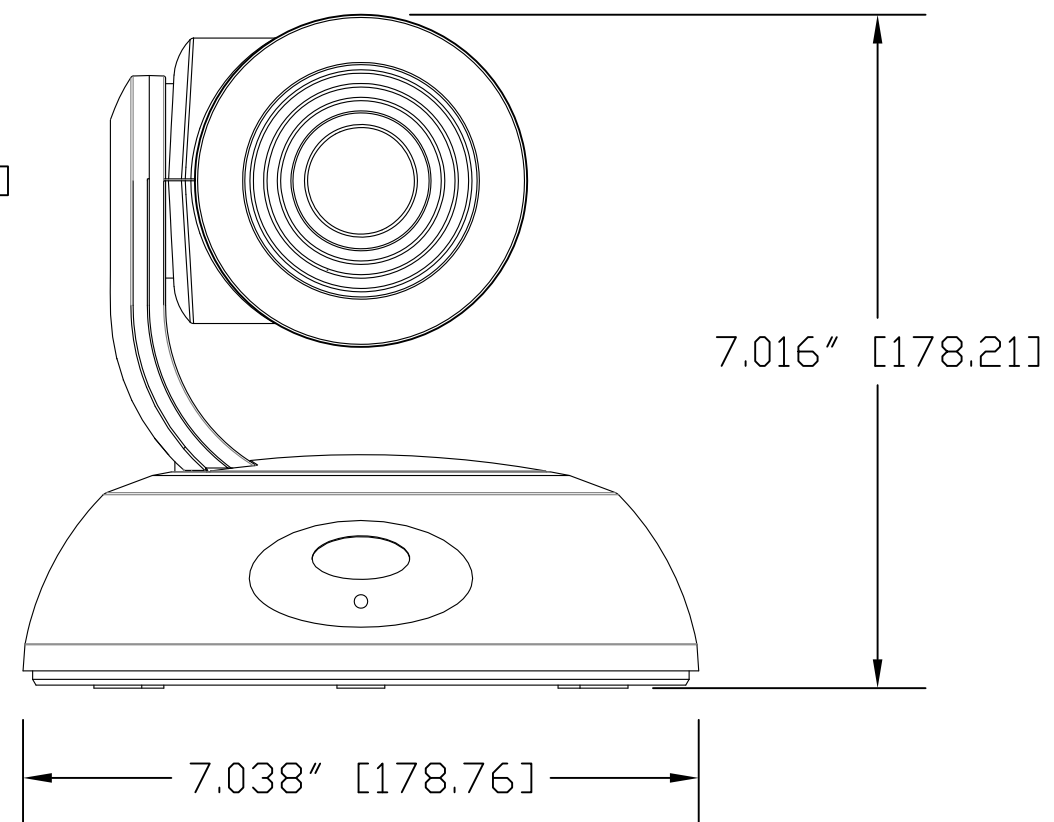

TOP VIEW

SIDE VIEW 1

FRONT VIEW

4.800" [121.92]

REAR VIEW

BOTTOM VIEW

vaddio

GENERAL NOTES:
DIMENSIONS ARE IN INCHES (mm) UNLESS OTHERWISE NOTED.
DO NOT DISTRIBUTE WITHOUT EXPRESS WRITTEN PERMISSION
OF VADDIO. DUE TO OUR CONTINUING EFFORTS TO ENHANCE
OUR PRODUCTS, WE RESERVE THE RIGHT TO CHANGE
SPECIFICATIONS WITHOUT PRIOR NOTICE OR OBLIGATION.

RoboSHOT 12 HDBT, HDBaseT PTZ Camera (12X Optical Zoom)

Part Number: 998-9960-000

DRAWN RAR/WLF	CHECKED	APPROVED RAR	DATE 01/17/2017 SD: 70512.7
------------------	---------	-----------------	-----------------------------------

MATERIALS Various	SCALE 1:2	DRAWING No. 9960-000	REV Rev A
COMMENTS Neutrino Polarizing Equalizer (NPE) - NOT INCLUDED	SIZE C		