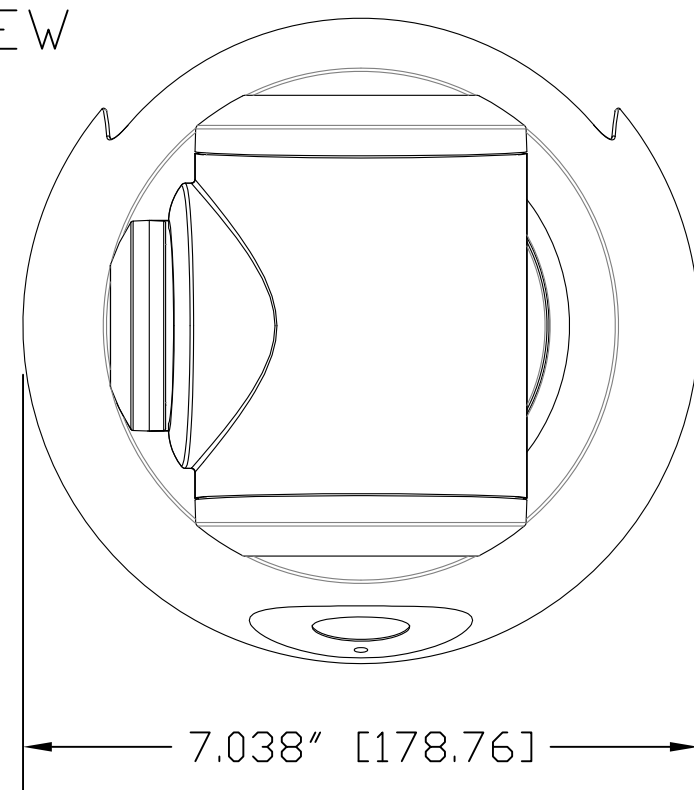

TOP VIEW

SIDE VIEW 1

FRONT VIEW

4.800" [121.92]

REAR VIEW

BOTTOM VIEW

vaddio

GENERAL NOTES:
DIMENSIONS ARE IN INCHES (mm) UNLESS OTHERWISE NOTED.
DO NOT DISTRIBUTE WITHOUT EXPRESS WRITTEN PERMISSION
OF VADDIO. DUE TO OUR CONTINUING EFFORTS TO ENHANCE
OUR PRODUCTS, WE RESERVE THE RIGHT TO CHANGE
SPECIFICATIONS WITHOUT PRIOR NOTICE OR OBLIGATION.

RoboSHOT 12 HDBT, HDBaseT PTZ Camera (12X Optical Zoom)

Part Number: 998-9960-000

DRAWN RAR/WLF	CHECKED	APPROVED RAR	DATE 01/17/2017 SD: 70512.7
------------------	---------	-----------------	-----------------------------------

MATERIALS Various	SCALE 1:2	DRAWING No. 9960-000	REV Rev A
COMMENTS Neutrino Polarizing Equalizer (NPE) - NOT INCLUDED	SIZE C		