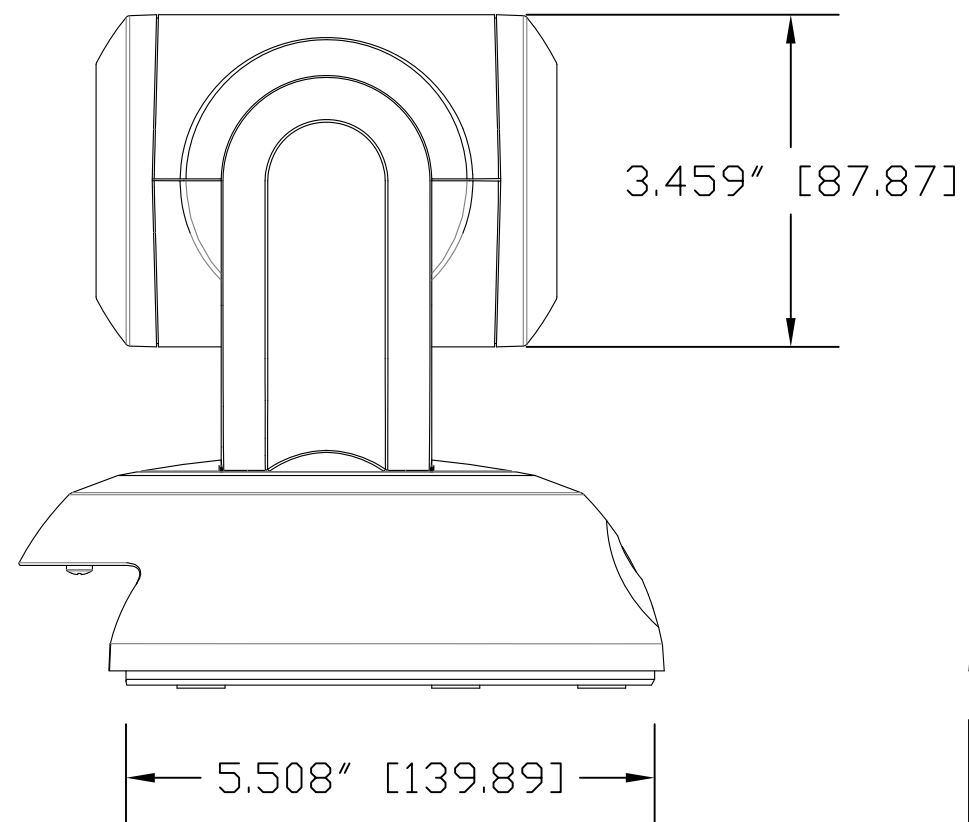

TOP VIEW

SIDE VIEW 1

FRONT VIEW

4.800" [121.92]

REAR VIEW

BOTTOM VIEW

vaddio

GENERAL NOTES:
DIMENSIONS ARE IN INCHES (mm) UNLESS OTHERWISE NOTED.
DO NOT DISTRIBUTE WITHOUT EXPRESS WRITTEN PERMISSION
OF VADDIO. DUE TO OUR CONTINUING EFFORTS TO ENHANCE
OUR PRODUCTS, WE RESERVE THE RIGHT TO CHANGE
SPECIFICATIONS WITHOUT PRIOR NOTICE OR OBLIGATION.

RoboSHOT 12 HDBT, HDBaseT PTZ Camera (12X Optical Zoom)

Part Number: 998-9960-000

DRAWN RAR/WLF	CHECKED	APPROVED RAR	DATE 01/17/2017 SD: 70512.7
------------------	---------	-----------------	-----------------------------------

MATERIALS Various	SCALE 1:2	DRAWING No. 9960-000	REV Rev A
COMMENTS Neutrino Polarizing Equalizer (NPE) - NOT INCLUDED	SIZE C		