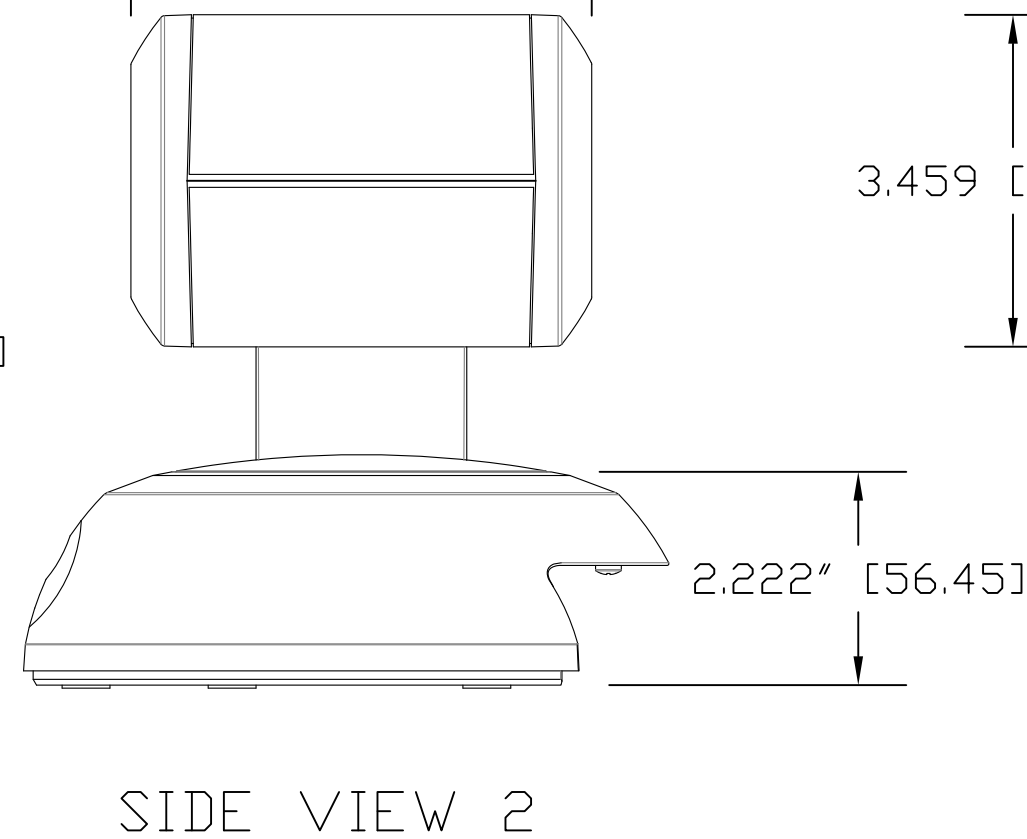

TOP VIEW

SIDE VIEW 1

FRONT VIEW

4.800" [121.92]

REAR VIEW

BOTTOM VIEW

vaddio

GENERAL NOTES:
DIMENSIONS ARE IN INCHES (mm) UNLESS OTHERWISE NOTED.
DO NOT DISTRIBUTE WITHOUT EXPRESS WRITTEN PERMISSION
OF VADDIO. DUE TO OUR CONTINUING EFFORTS TO ENHANCE
OUR PRODUCTS, WE RESERVE THE RIGHT TO CHANGE
SPECIFICATIONS WITHOUT PRIOR NOTICE OR OBLIGATION.

RoboSHOT 12 HDBT, HDBaseT PTZ Camera (12X Optical Zoom)

Part Number: 998-9960-000

DRAWN RAR/WLF	CHECKED	APPROVED RAR	DATE 01/17/2017 SD: 70512.7
------------------	---------	-----------------	-----------------------------------

MATERIALS Various	SCALE 1:2	DRAWING No. 9960-000	REV Rev A
COMMENTS Neutrino Polarizing Equalizer (NPE) - NOT INCLUDED	SIZE C		