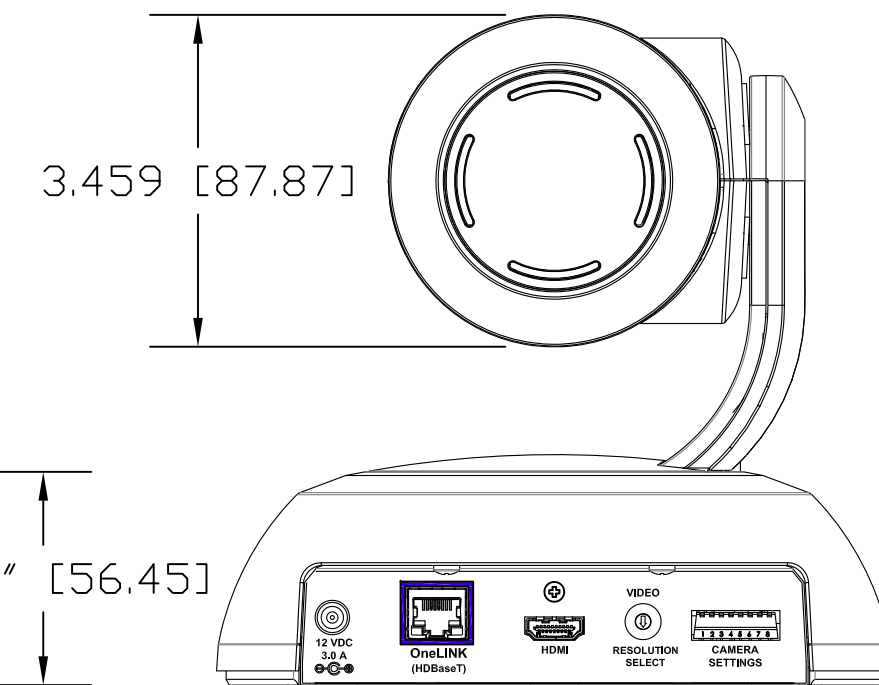

TOP VIEW

SIDE VIEW 1

FRONT VIEW

4.800" [121.92]

REAR VIEW

BOTTOM VIEW

vaddio

GENERAL NOTES:
DIMENSIONS ARE IN INCHES (mm) UNLESS OTHERWISE NOTED.
DO NOT DISTRIBUTE WITHOUT EXPRESS WRITTEN PERMISSION
OF VADDIO. DUE TO OUR CONTINUING EFFORTS TO ENHANCE
OUR PRODUCTS, WE RESERVE THE RIGHT TO CHANGE
SPECIFICATIONS WITHOUT PRIOR NOTICE OR OBLIGATION.

RoboSHOT 12 HDBT, HDBaseT PTZ Camera (12X Optical Zoom)

Part Number: 998-9960-000

DRAWN RAR/WLF	CHECKED	APPROVED RAR	DATE 01/17/2017 SD: 70512.7
------------------	---------	-----------------	-----------------------------------

MATERIALS Various	SCALE 1:2	DRAWING No. 9960-000	REV Rev A
COMMENTS Neutrino Polarizing Equalizer (NPE) - NOT INCLUDED	SIZE C		