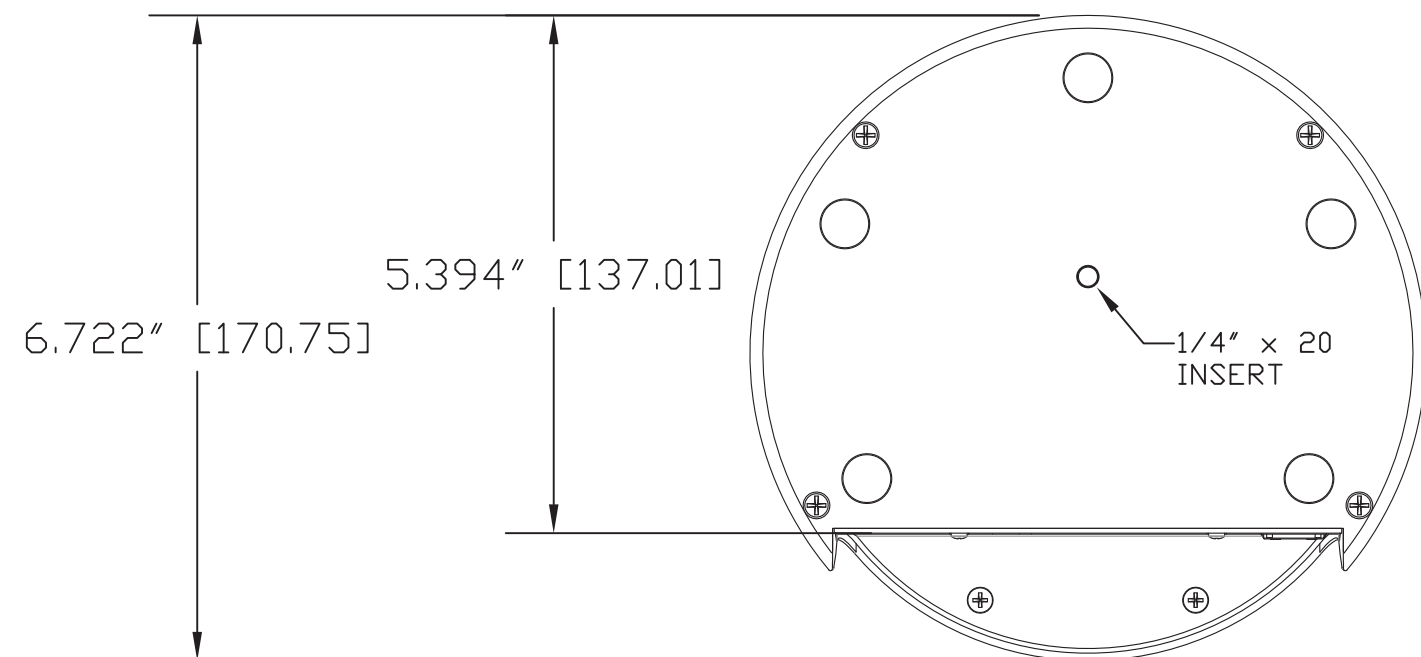

TOP VIEW

SIDE VIEW 1

FRONT VIEW

4.800" [121.92]

SIDE VIEW 2

REAR VIEW

BOTTOM VIEW

vaddio

GENERAL NOTES:
DIMENSIONS ARE IN INCHES (mm) UNLESS OTHERWISE NOTED.
DO NOT DISTRIBUTE WITHOUT EXPRESS WRITTEN PERMISSION
OF VADDIO. DUE TO OUR CONTINUING EFFORTS TO ENHANCE
OUR PRODUCTS, WE RESERVE THE RIGHT TO CHANGE
SPECIFICATIONS WITHOUT PRIOR NOTICE OR OBLIGATION.

MATERIALS Various	SCALE 1:2	DRAWING No. 9900-000	REV Rev C
COMMENTS Image Conversion Transducer (ICT) - NOT INCLUDED	SIZE C		