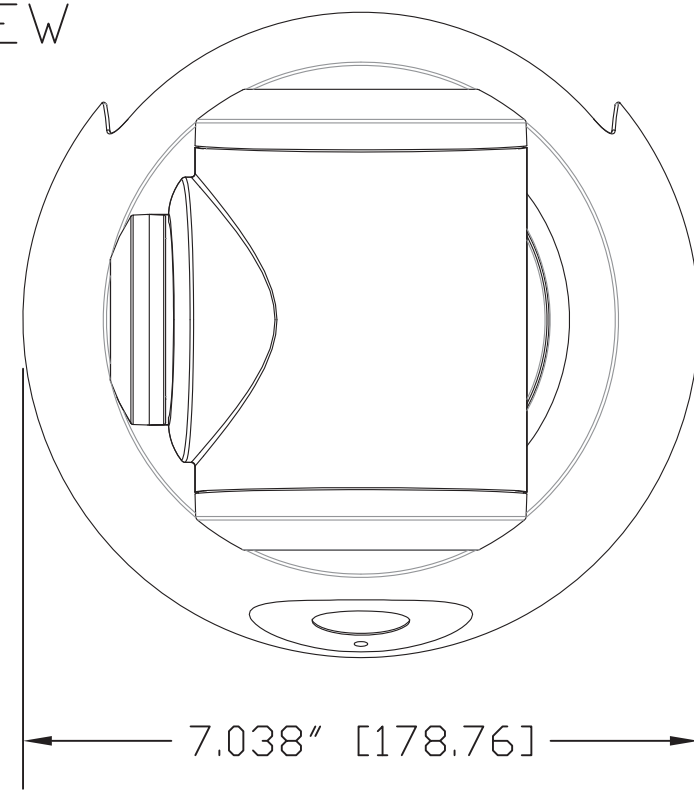

TOP VIEW

SIDE VIEW 1

FRONT VIEW

4.800" [121.92]

SIDE VIEW 2

REAR VIEW

BOTTOM VIEW

vaddio

GENERAL NOTES:
DIMENSIONS ARE IN INCHES (mm) UNLESS OTHERWISE NOTED.
DO NOT DISTRIBUTE WITHOUT EXPRESS WRITTEN PERMISSION
OF VADDIO. DUE TO OUR CONTINUING EFFORTS TO ENHANCE
OUR PRODUCTS, WE RESERVE THE RIGHT TO CHANGE
SPECIFICATIONS WITHOUT PRIOR NOTICE OR OBLIGATION.

MATERIALS Various	SCALE 1:2	DRAWING No. 9900-000	REV Rev C
COMMENTS Image Conversion Transducer (ICT) - NOT INCLUDED	SIZE C		