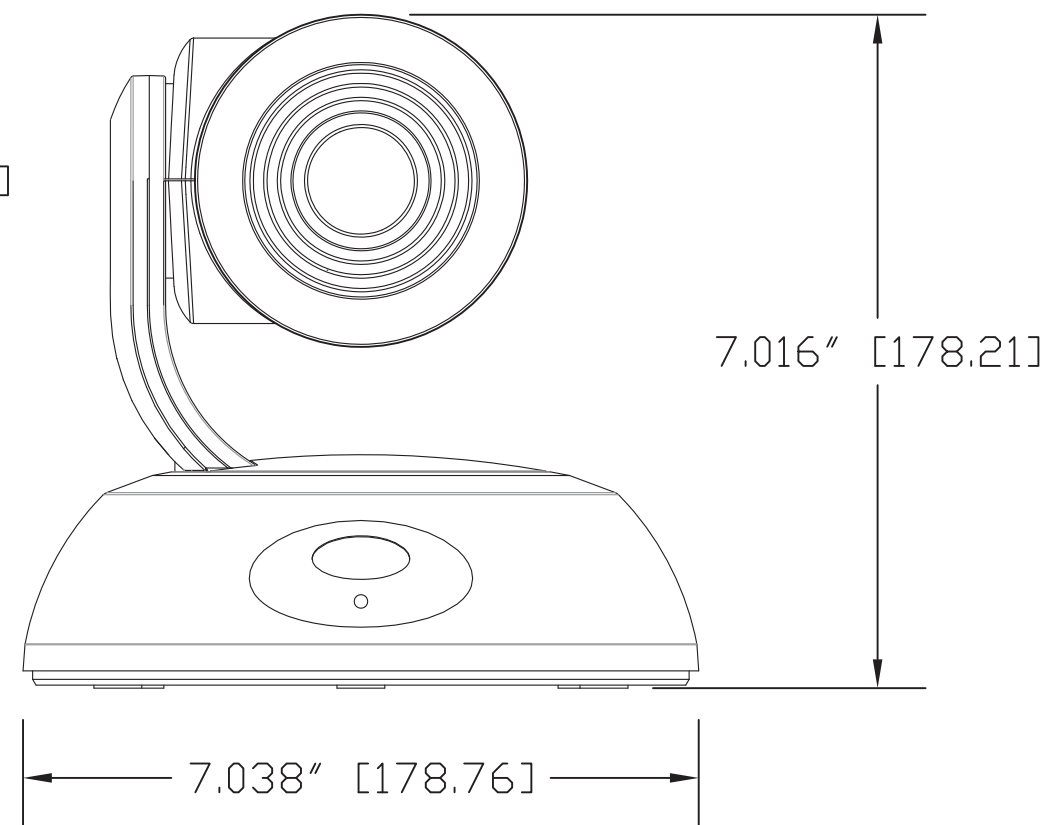

TOP VIEW

SIDE VIEW 1

FRONT VIEW

4.800" [121.92]

SIDE VIEW 2

REAR VIEW

BOTTOM VIEW

vaddio

GENERAL NOTES:
DIMENSIONS ARE IN INCHES (mm) UNLESS OTHERWISE NOTED.
DO NOT DISTRIBUTE WITHOUT EXPRESS WRITTEN PERMISSION
OF VADDIO. DUE TO OUR CONTINUING EFFORTS TO ENHANCE
OUR PRODUCTS, WE RESERVE THE RIGHT TO CHANGE
SPECIFICATIONS WITHOUT PRIOR NOTICE OR OBLIGATION.

MATERIALS Various	SCALE 1:2	DRAWING No. 9900-000	REV Rev C
COMMENTS Image Conversion Transducer (ICT) - NOT INCLUDED	SIZE C		