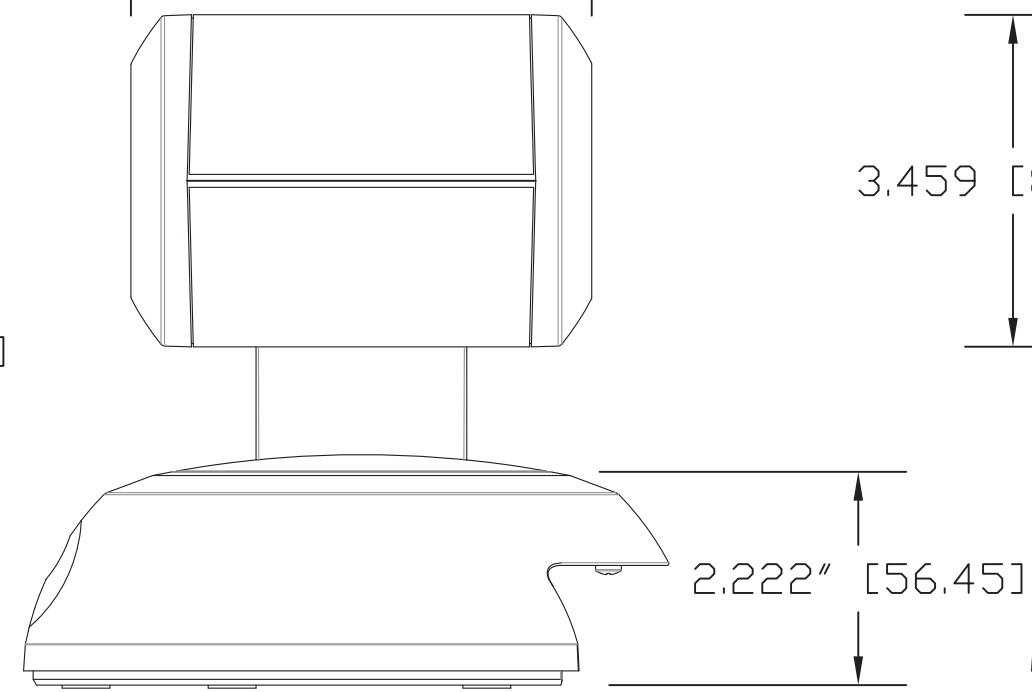

TOP VIEW

SIDE VIEW 1

FRONT VIEW

4.800" [121.92]

SIDE VIEW 2

REAR VIEW

BOTTOM VIEW

vaddio

GENERAL NOTES:
DIMENSIONS ARE IN INCHES (mm) UNLESS OTHERWISE NOTED.
DO NOT DISTRIBUTE WITHOUT EXPRESS WRITTEN PERMISSION
OF VADDIO. DUE TO OUR CONTINUING EFFORTS TO ENHANCE
OUR PRODUCTS, WE RESERVE THE RIGHT TO CHANGE
SPECIFICATIONS WITHOUT PRIOR NOTICE OR OBLIGATION.

MATERIALS Various	SCALE 1:2	DRAWING No. 9900-000	REV Rev C
COMMENTS Image Conversion Transducer (ICT) - NOT INCLUDED	SIZE C		