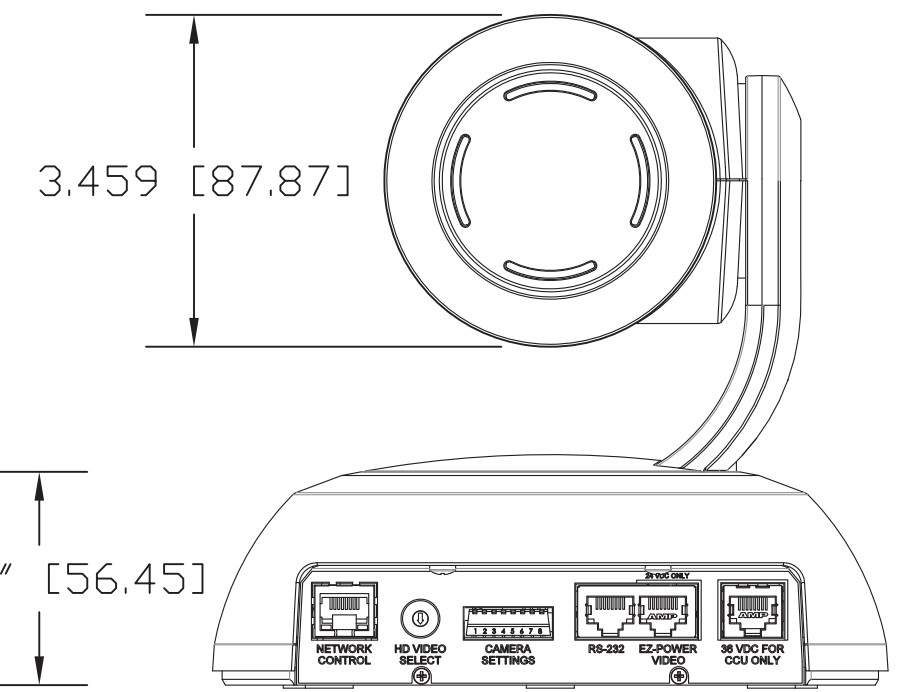

TOP VIEW

SIDE VIEW 1

FRONT VIEW

4.800" [121.92]

SIDE VIEW 2

REAR VIEW

BOTTOM VIEW

vaddio

GENERAL NOTES:
DIMENSIONS ARE IN INCHES (mm) UNLESS OTHERWISE NOTED.
DO NOT DISTRIBUTE WITHOUT EXPRESS WRITTEN PERMISSION
OF VADDIO. DUE TO OUR CONTINUING EFFORTS TO ENHANCE
OUR PRODUCTS, WE RESERVE THE RIGHT TO CHANGE
SPECIFICATIONS WITHOUT PRIOR NOTICE OR OBLIGATION.

RoboSHOT 12 HD PTZ Camera (12X Optical Zoom)

Camera Package PN: 998-9900-000

Cat-5/5e/6 Type Connectivity - Requires System with Quick-Connect Interface

DRAWN RAR/WLF	CHECKED	APPROVED RAR	DATE 02/17/2015 SD: 68596.8
------------------	---------	-----------------	-----------------------------------

MATERIALS Various	SCALE 1:2	DRAWING No. 9900-000	REV Rev C
COMMENTS Image Conversion Transducer (ICT) - NOT INCLUDED	SIZE C		