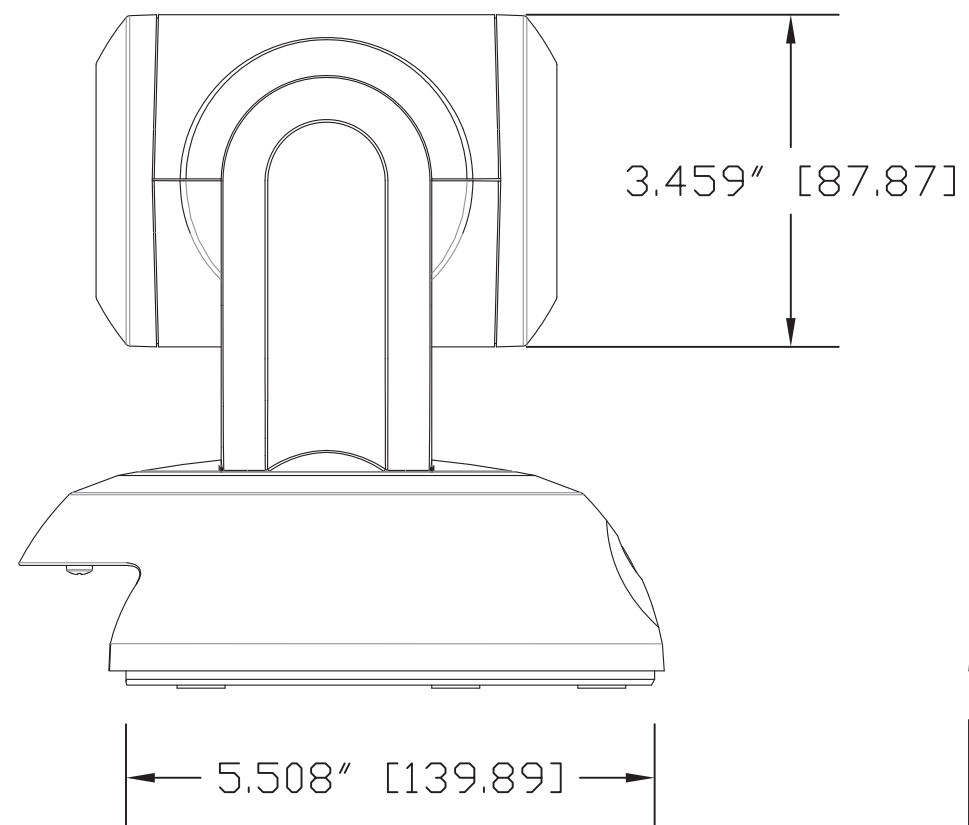

TOP VIEW

SIDE VIEW 1

FRONT VIEW

4.800" [121.92]

SIDE VIEW 2

REAR VIEW

BOTTOM VIEW

vaddio

GENERAL NOTES:
DIMENSIONS ARE IN INCHES (mm) UNLESS OTHERWISE NOTED.
DO NOT DISTRIBUTE WITHOUT EXPRESS WRITTEN PERMISSION
OF VADDIO. DUE TO OUR CONTINUING EFFORTS TO ENHANCE
OUR PRODUCTS, WE RESERVE THE RIGHT TO CHANGE
SPECIFICATIONS WITHOUT PRIOR NOTICE OR OBLIGATION.

MATERIALS Various	SCALE 1:2	DRAWING No. 9900-000	REV Rev C
COMMENTS Image Conversion Transducer (ICT) - NOT INCLUDED	SIZE C		