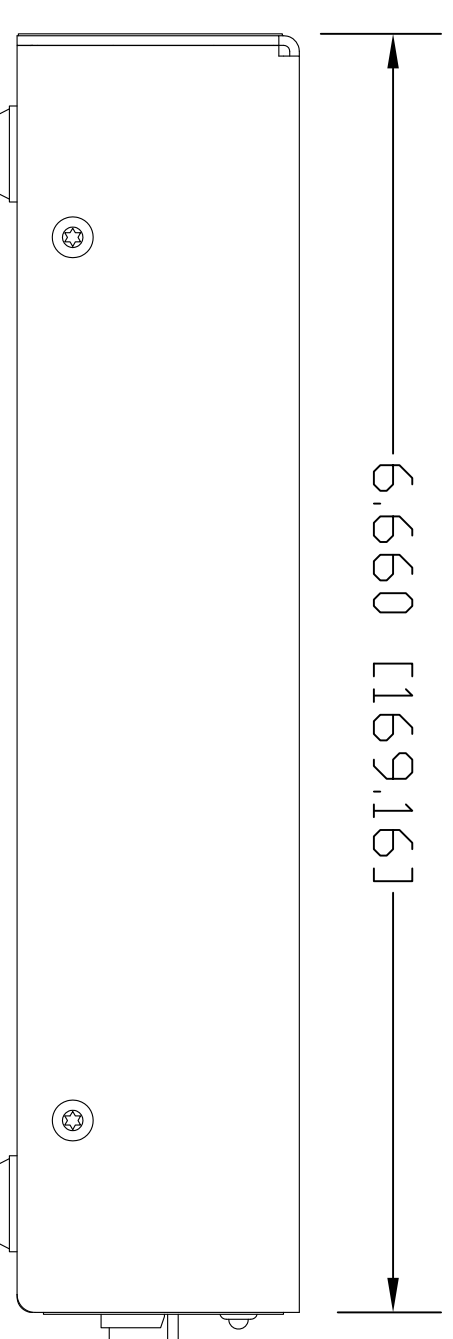

6,660 [169.16]