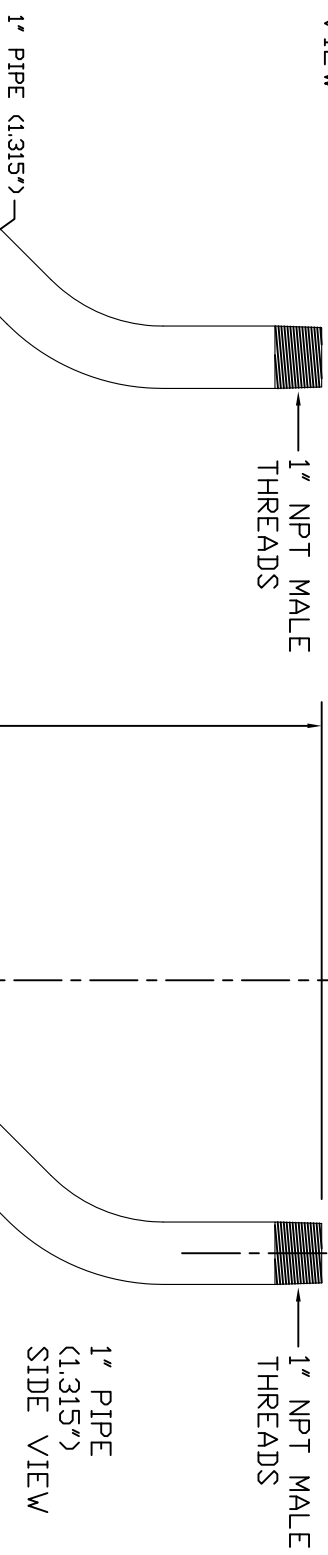

OFFSET DROP DOWN MOUNT ASSEMBLY  
SIDE VIEW

ISD VIEW  
OFFSET DROP DOWN MOUNT  
WITH BRC-H700 PTZ CAMERA

ISD VIEW  
OFFSET DROP DOWN MOUNT  
WITH BRC-Z700 PTZ CAMERA

<b>vaddio</b>		GENERAL NOTES: DIMENSIONS ARE IN INCHES UNLESS OTHERWISE NOTED. DO NOT DISTRIBUTE WITHOUT EXPRESS WRITTEN PERMISSION OF VARIO. ALL DIMENSIONS ARE TO CENTER UNLESS SPECIFICATIONS VARY FROM NOTICE OR OTHERWISE.	
OFFSET DROP DOWN MOUNT			
PART NUMBER: S35-2000-294, MULTIPLE VIEWS			
FITS WALLVIEW UNIVERSAL PRO 1700 (BRC-1700) & Z700 (BRC-Z700)			
DRAWN	CHECKED	APPROVED	DATE
WLF/RAR		RAR	03/15/2008
THIS DRAWING, INCLUDING ALL SUBJECT MATTERS INDICATED THEREON OR DERIVED THEREFROM, COMPRISES PROPRIETARY INFORMATION AND IS THE EXPRESS PROPERTY OF VARIO. All Rights Reserved - Copyright 2008			
MATERIALS	STEEL	SCALE	1:2
FINISH	BLACK FLAT PAVEMENT	SIZE	D
		DRAWING NO.	294
		REV	A

CAMERA PLATFORM TOP VIEW

CAMERA PLATFORM END VIEW