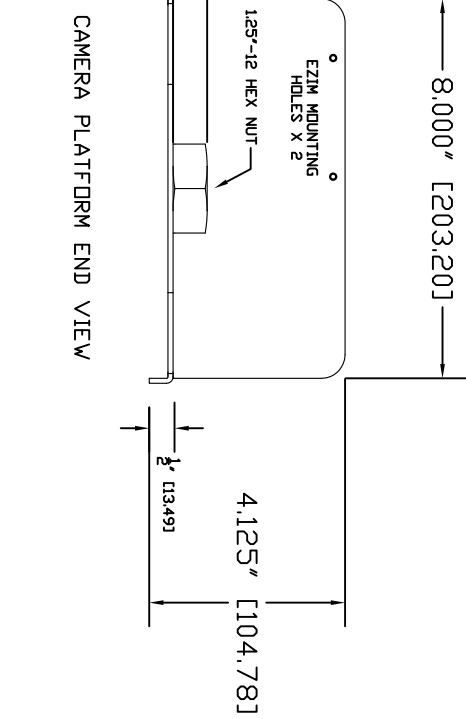

OFFSET DROP DOWN MOUNT ASSEMBLY  
SIDE VIEW

ISD VIEW  
OFFSET DROP DOWN MOUNT  
WITH BRC-H700 PTZ CAMERA

ISD VIEW  
OFFSET DROP DOWN MOUNT  
WITH BRC-Z700 PTZ CAMERA

<b>vaddio</b>		GENERAL NOTES: DIMENSIONS ARE IN INCHES UNLESS OTHERWISE NOTED. DO NOT DISTRIBUTE WITHOUT EXPRESS WRITTEN PERMISSION OF VARIO. ALL DIMENSIONS ARE TO CENTER UNLESS SPECIFICATIONS VARY FROM NOTICE OR OTHERWISE.	
OFFSET DROP DOWN MOUNT			
PART NUMBER: S35-2000-294, MULTIPLE VIEWS			
FITS WALLVIEW UNIVERSAL PRO 1700 (BRC-1700) & Z700 (BRC-Z700)			
DRAWN	CHECKED	APPROVED	DATE
WLF/RAR		RAR	03/15/2008
THIS DRAWING, INCLUDING ALL SUBJECT MATTERS INDICATED THEREON OR DERIVED THEREFROM, COMPRISES PROPRIETARY INFORMATION AND IS THE EXPRESS PROPERTY OF VARIO. All Rights Reserved - Copyright 2008			
MATERIALS	STEEL	SCALE	1:2
FINISH	BLACK FLAT PAVEMENT	SIZE	D
		DRAWING NO.	294
		REV	A

CAMERA PLATFORM TOP VIEW

CAMERA PLATFORM END VIEW