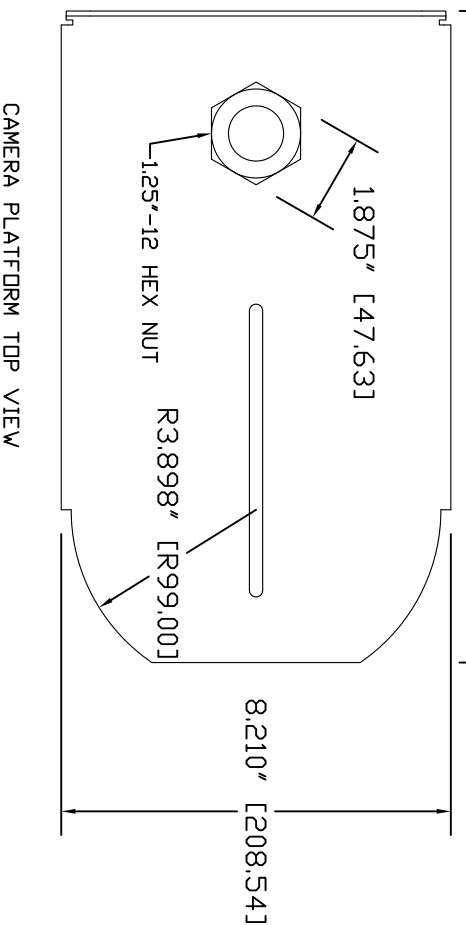

OFFSET DROP DOWN MOUNT ASSEMBLY  
SIDE VIEW

ISD VIEW  
OFFSET DROP DOWN MOUNT  
WITH BRC-H700 PTZ CAMERA

ISD VIEW  
OFFSET DROP DOWN MOUNT  
WITH BRC-Z700 PTZ CAMERA

<b>vaddio</b>		GENERAL NOTES: DIMENSIONS ARE IN INCHES UNLESS OTHERWISE NOTED. DO NOT DISTRIBUTE WITHOUT EXPRESS WRITTEN PERMISSION OF VARIO. ALL DIMENSIONS ARE TO CENTER UNLESS SPECIFICATIONS VARY FROM NOTICE OR OTHERWISE.	
OFFSET DROP DOWN MOUNT			
PART NUMBER: S35-2000-294, MULTIPLE VIEWS			
FITS WALLVIEW UNIVERSAL PRO 1700 (BRC-1700) & Z700 (BRC-Z700)			
DRAWN	CHECKED	APPROVED	DATE
WLF/RAR		RAR	03/15/2008
THIS DRAWING, INCLUDING ALL SUBJECT MATTERS INDICATED THEREON OR DERIVED THEREFROM, COMPRISES PROPRIETARY INFORMATION AND IS THE EXPRESS PROPERTY OF VARIO. All Rights Reserved - Copyright 2008			
MATERIALS	STEEL	SCALE	1:2
FINISH	BLACK FLAT PAVEMENT	SIZE	D
		DRAWING NO.	294
		REV	A

CAMERA PLATFORM TOP VIEW

CAMERA PLATFORM END VIEW