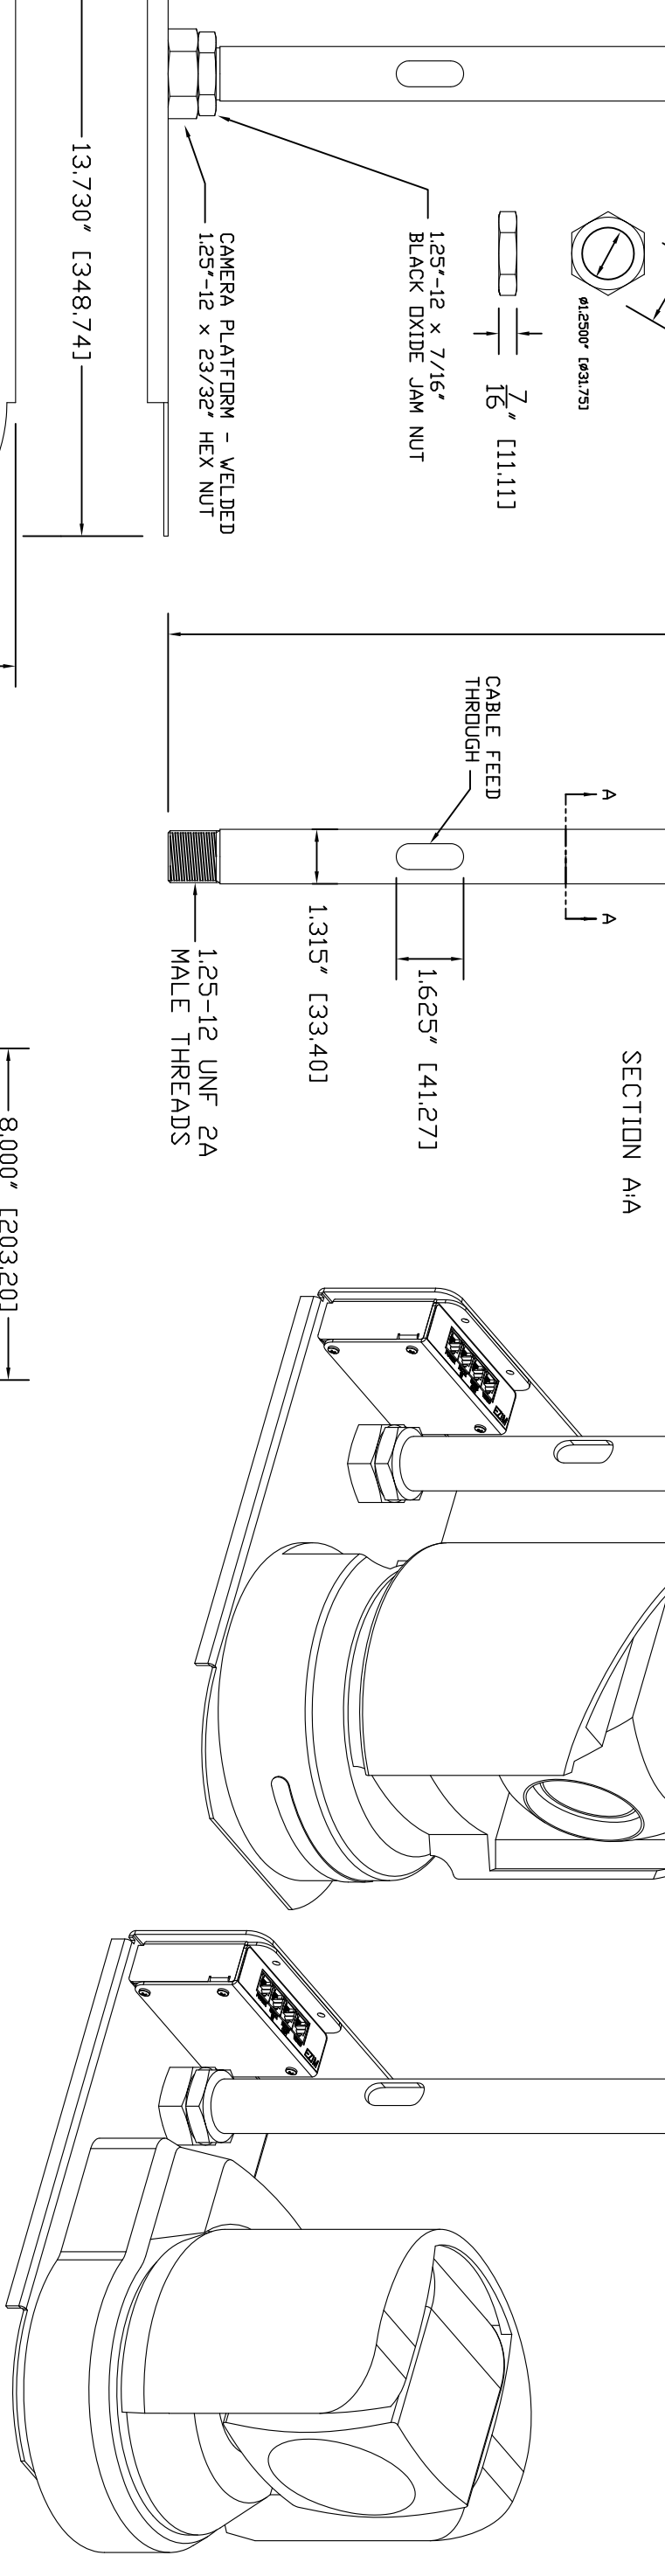

OFFSET DROP DOWN MOUNT ASSEMBLY  
SIDE VIEW

ISD VIEW  
OFFSET DROP DOWN MOUNT  
WITH BRC-H700 PTZ CAMERA

ISD VIEW  
OFFSET DROP DOWN MOUNT  
WITH BRC-Z700 PTZ CAMERA

<b>vaddio</b>		GENERAL NOTES: DIMENSIONS ARE IN INCHES UNLESS OTHERWISE NOTED. DO NOT DISTRIBUTE WITHOUT EXPRESS WRITTEN PERMISSION OF VARIO. ALL DIMENSIONS ARE TO CENTER UNLESS SPECIFICATIONS VARY FROM NOTICE OR OTHERWISE.	
OFFSET DROP DOWN MOUNT			
PART NUMBER: S35-2000-294, MULTIPLE VIEWS			
FITS WALLVIEW UNIVERSAL PRO 1700 (BRC-1700) & Z700 (BRC-Z700)			
DRAWN	CHECKED	APPROVED	DATE
WLF/RAR		RAR	03/15/2008
THIS DRAWING, INCLUDING ALL SUBJECT MATTERS INDICATED THEREON OR DERIVED THEREFROM, COMPRISES PROPRIETARY INFORMATION AND IS THE EXPRESS PROPERTY OF VARIO. All Rights Reserved - Copyright 2008			
MATERIALS	STEEL	SCALE	1:2
FINISH	BLACK FLAT PAVEMENT	SIZE	D
		DRAWING NO.	294
		REV	A

CAMERA PLATFORM TOP VIEW

CAMERA PLATFORM END VIEW