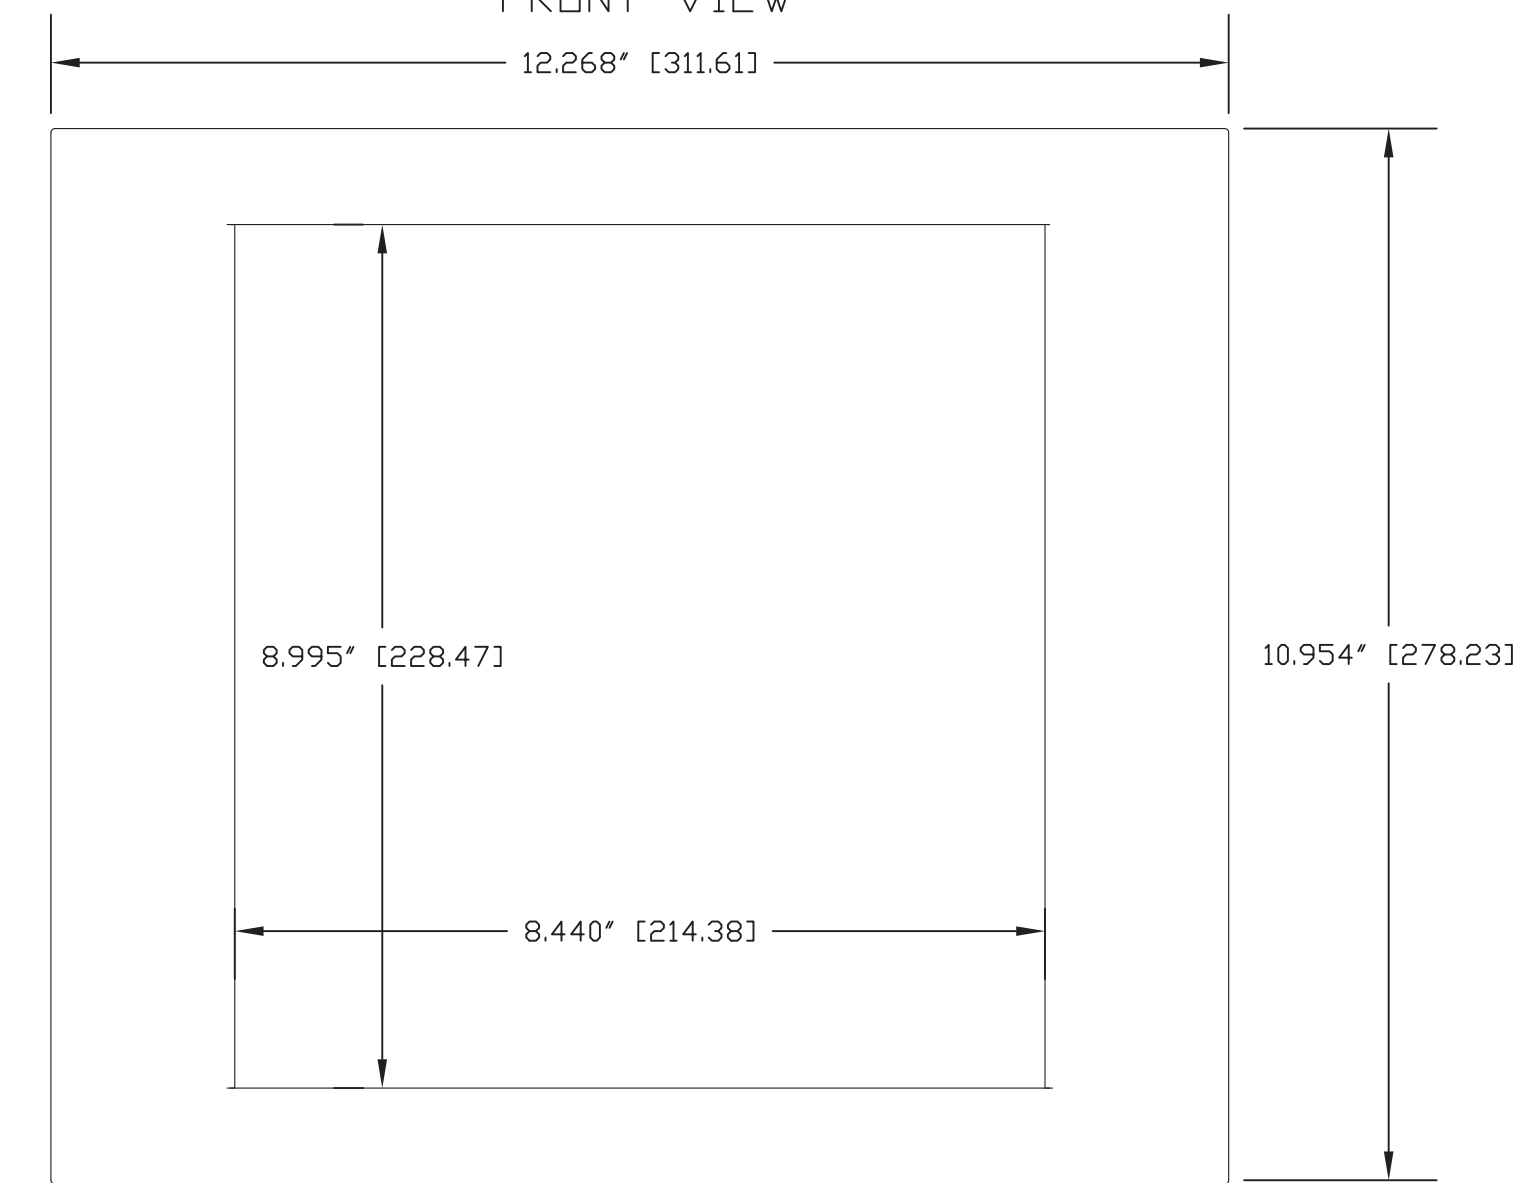

FACE FRAME
FRONT VIEW