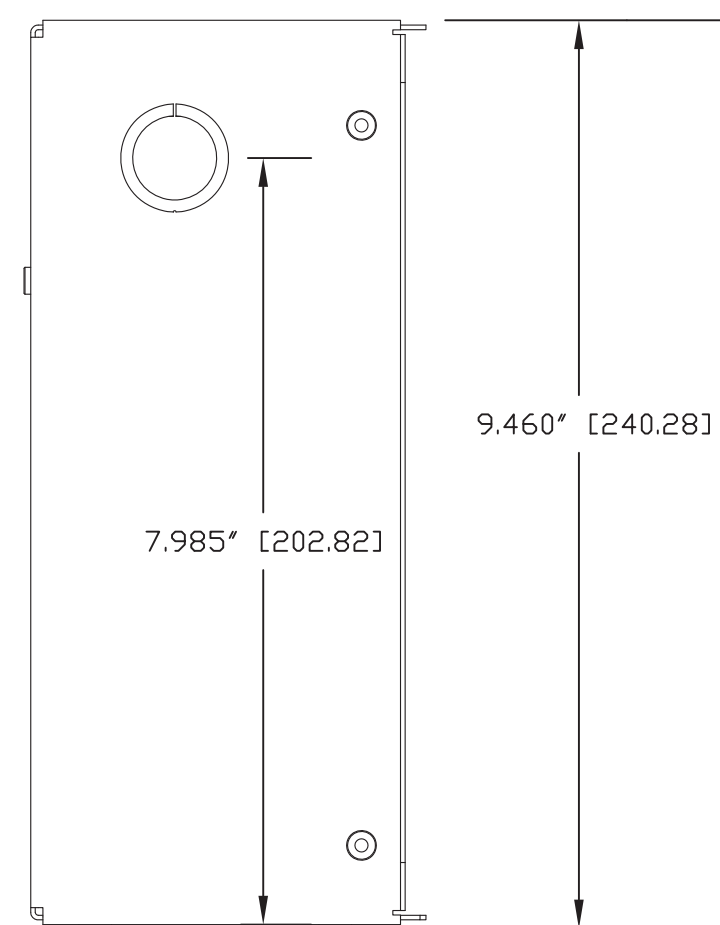

CAMERA BOX
LEFT SIDE VIEW