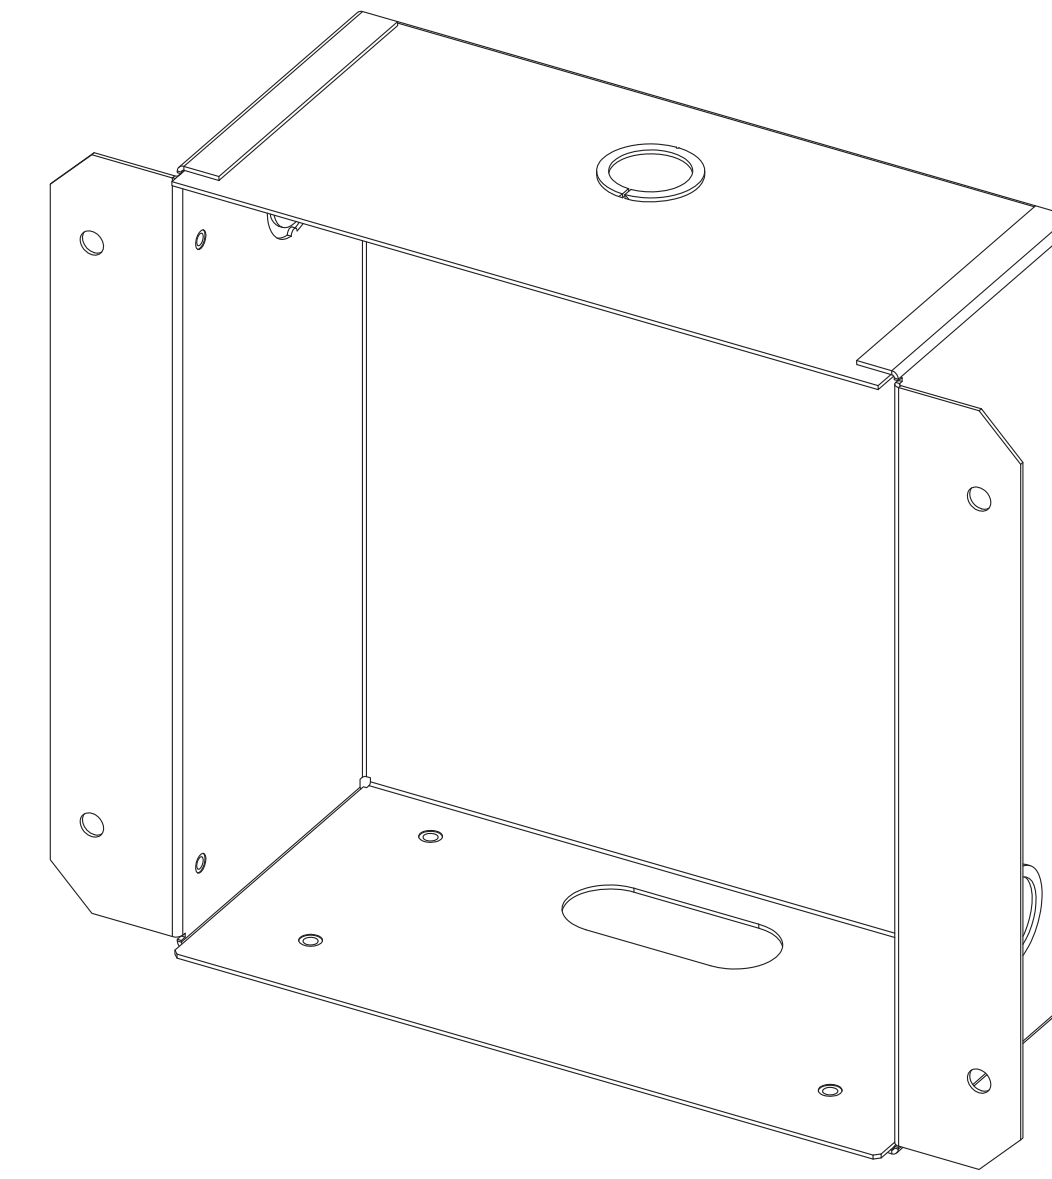

ISD VIEW CAMERA BOX
(NO SCALE)