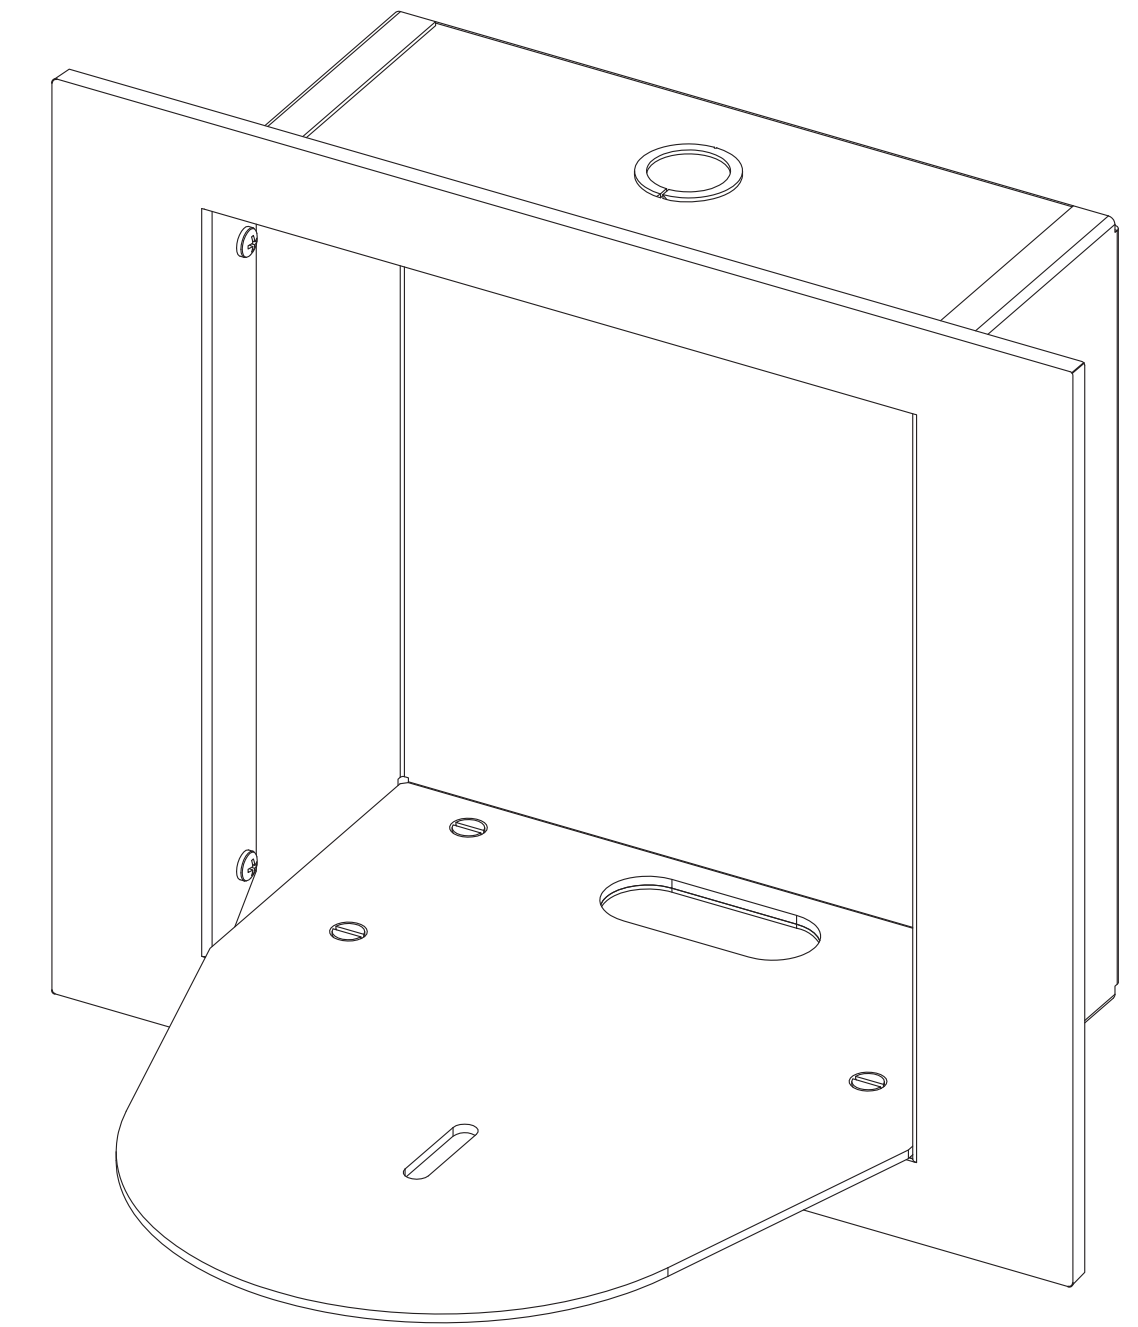

ISD VIEW CAMERA BOX WITH
CAMERA PLATFORM & FRAME (NO SCALE)