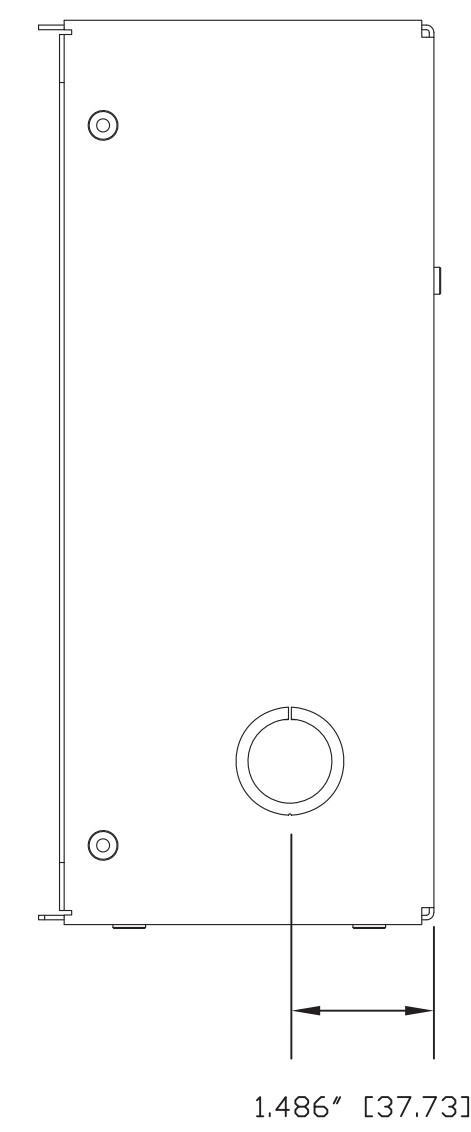

CAMERA BOX
RIGHT SIDE VIEW