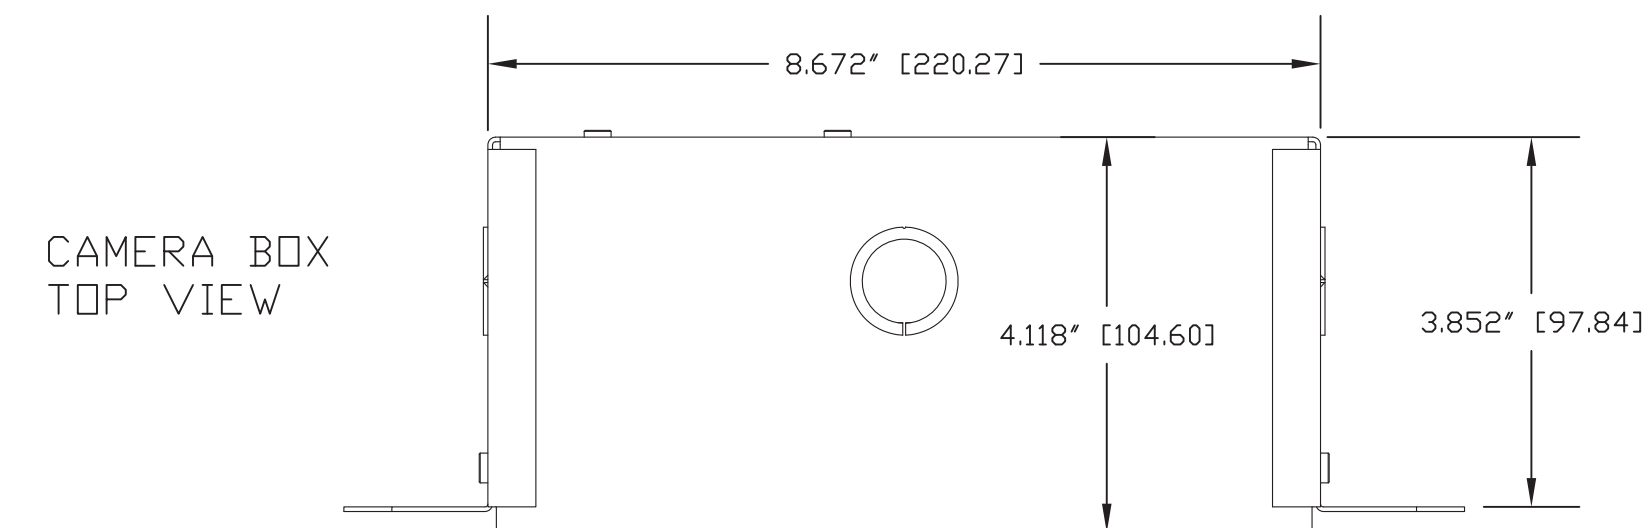

ISD VIEW CAMERA BOX WITH
CAMERA PLATFORM & FRAME (NO SCALE)

vaddio

IN-Wall Mount for Sony BRC-Z330/EVI-D80/90 & AW-HE50

Vaddio PART NUMBER 999-2225-019 (BOX, FRAME & PLATFORM)

DRAWN	CHECKED	APPROVED	DATE
RAR/WLF		RAR	12/22/2009

THIS DRAWING, INCLUDING ALL SUBJECT MATTERS INDICATED THEREIN OR DERIVED THEREFROM,
COMPRISES PROPRIETARY INFORMATION AND IS THE EXPRESS PROPERTY OF VADDIO.
All Rights Reserved - Copyright 2009

MATERIALS	SCALE	DRAWING No.	REV
CRS 18 GAUGE (BOX & FRAME) & 12 GAUGE (PLATFORM)	1:2	2225-019	REV A
FINISH	SIZE		
WHITE POWDERCOAT 20% GLOSS Vaddio 806-503	D