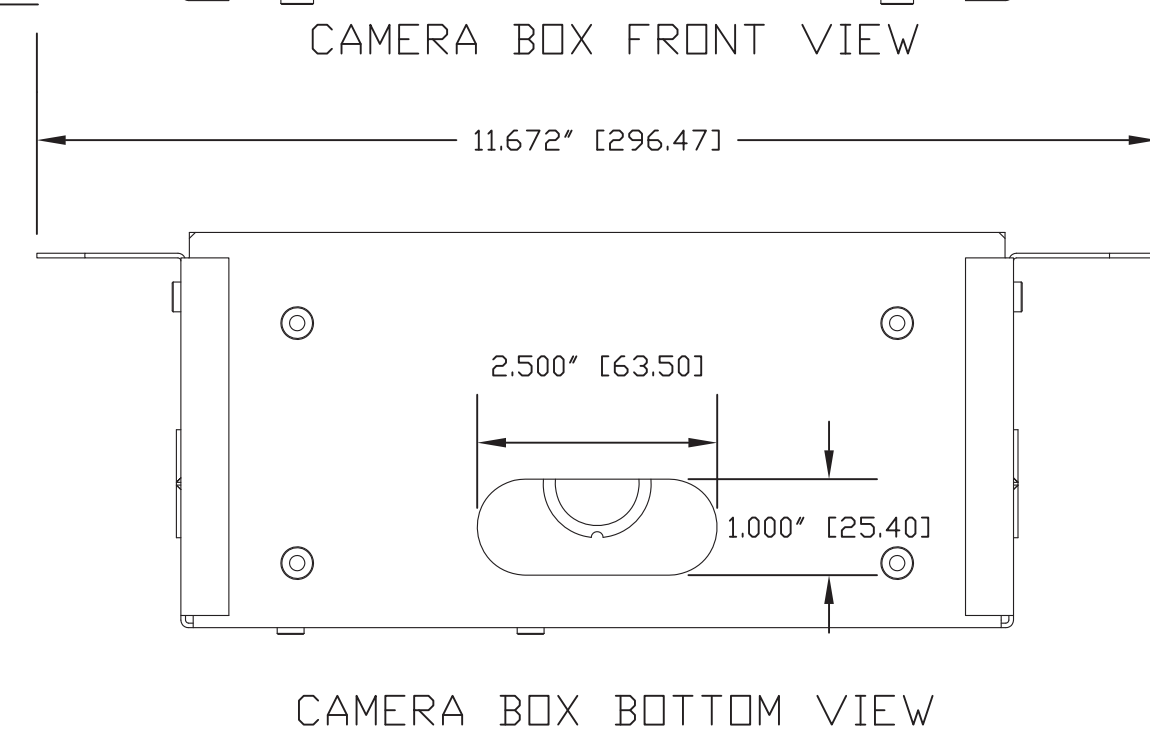

CAMERA BOX
RIGHT SIDE VIEW

vaddio

IN-Wall Mount for Sony BRC-Z330/EVI-D80/90 & AW-HE50

Vaddio PART NUMBER 999-2225-019 (BOX, FRAME & PLATFORM)

DRAWN	CHECKED	APPROVED	DATE
RAR/WLF		RAR	12/22/2009

THIS DRAWING, INCLUDING ALL SUBJECT MATTERS INDICATED THEREIN OR DERIVED THEREFROM,
COMPRISES PROPRIETARY INFORMATION AND IS THE EXPRESS PROPERTY OF VADDIO.
All Rights Reserved - Copyright 2009

MATERIALS	SCALE	DRAWING No.	REV
CRS 18 GAUGE (BOX & FRAME) & 12 GAUGE (PLATFORM)	1:2	2225-019	REV A
FINISH	SIZE		
WHITE POWDERCOAT 20% GLOSS Vaddio 806-503	D