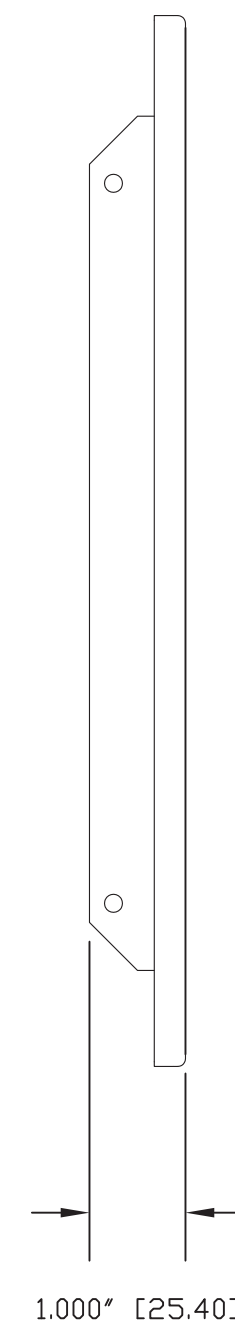

FACE FRAME
SIDE VIEW