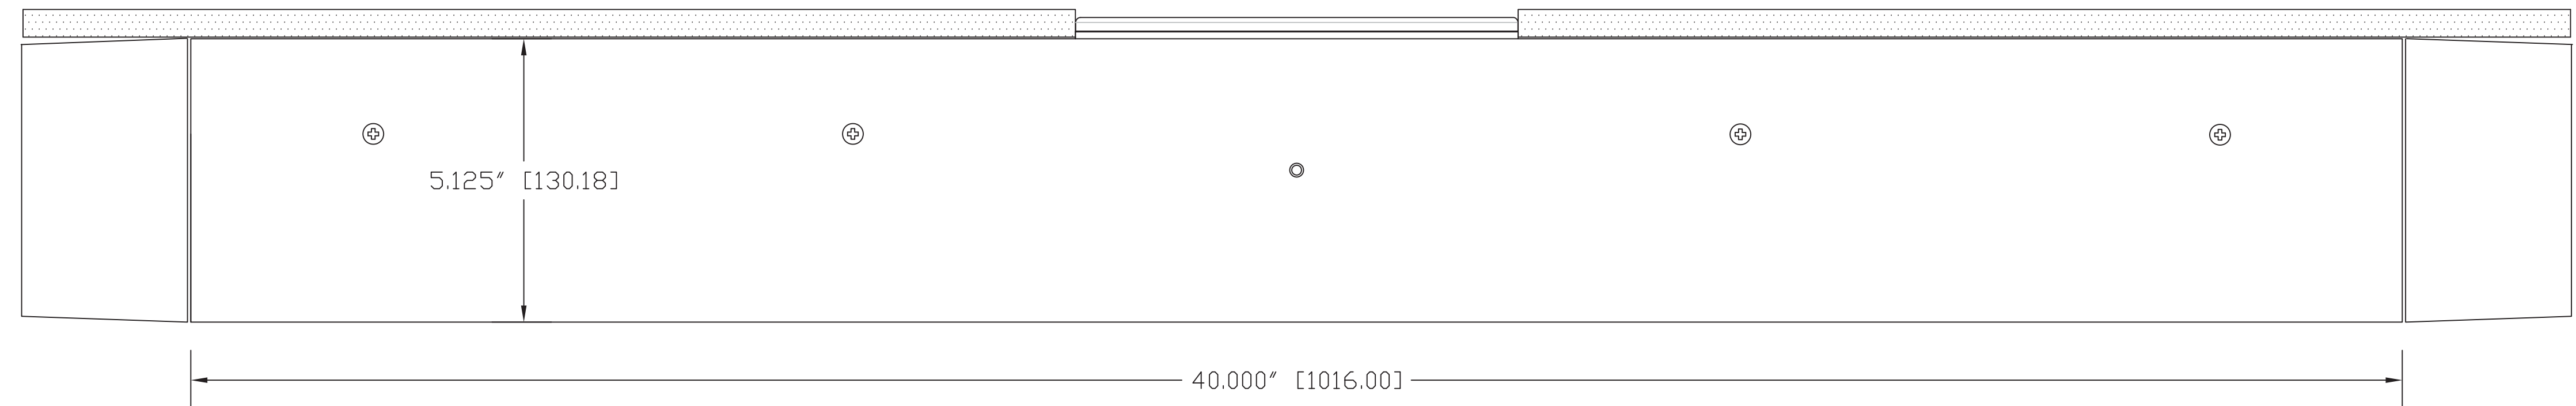

BOTTOM VIEW

5.125" [130.18]

40.000" [1016.00]

HuddleSTATION CAMERA/SOUND BAR PN: 998-8910-000

Includes Manual Wide-Angle Camera, Speakers, Amps and Interface

DRAWN	CHECKED	APPROVED	DATE
RAR		RAR	07/01/2014 SD: 67963.9

MATERIALS	CRS SHT, VARIOUS GAUGE BLACK POWDERCOAT: C241-BK303	SCALE	1:2	DRAWING No.	REV
COMMENTS	Molecular Particle Regulator (MPR) - NOT INCLUDED	SIZE	D	8910-000	A