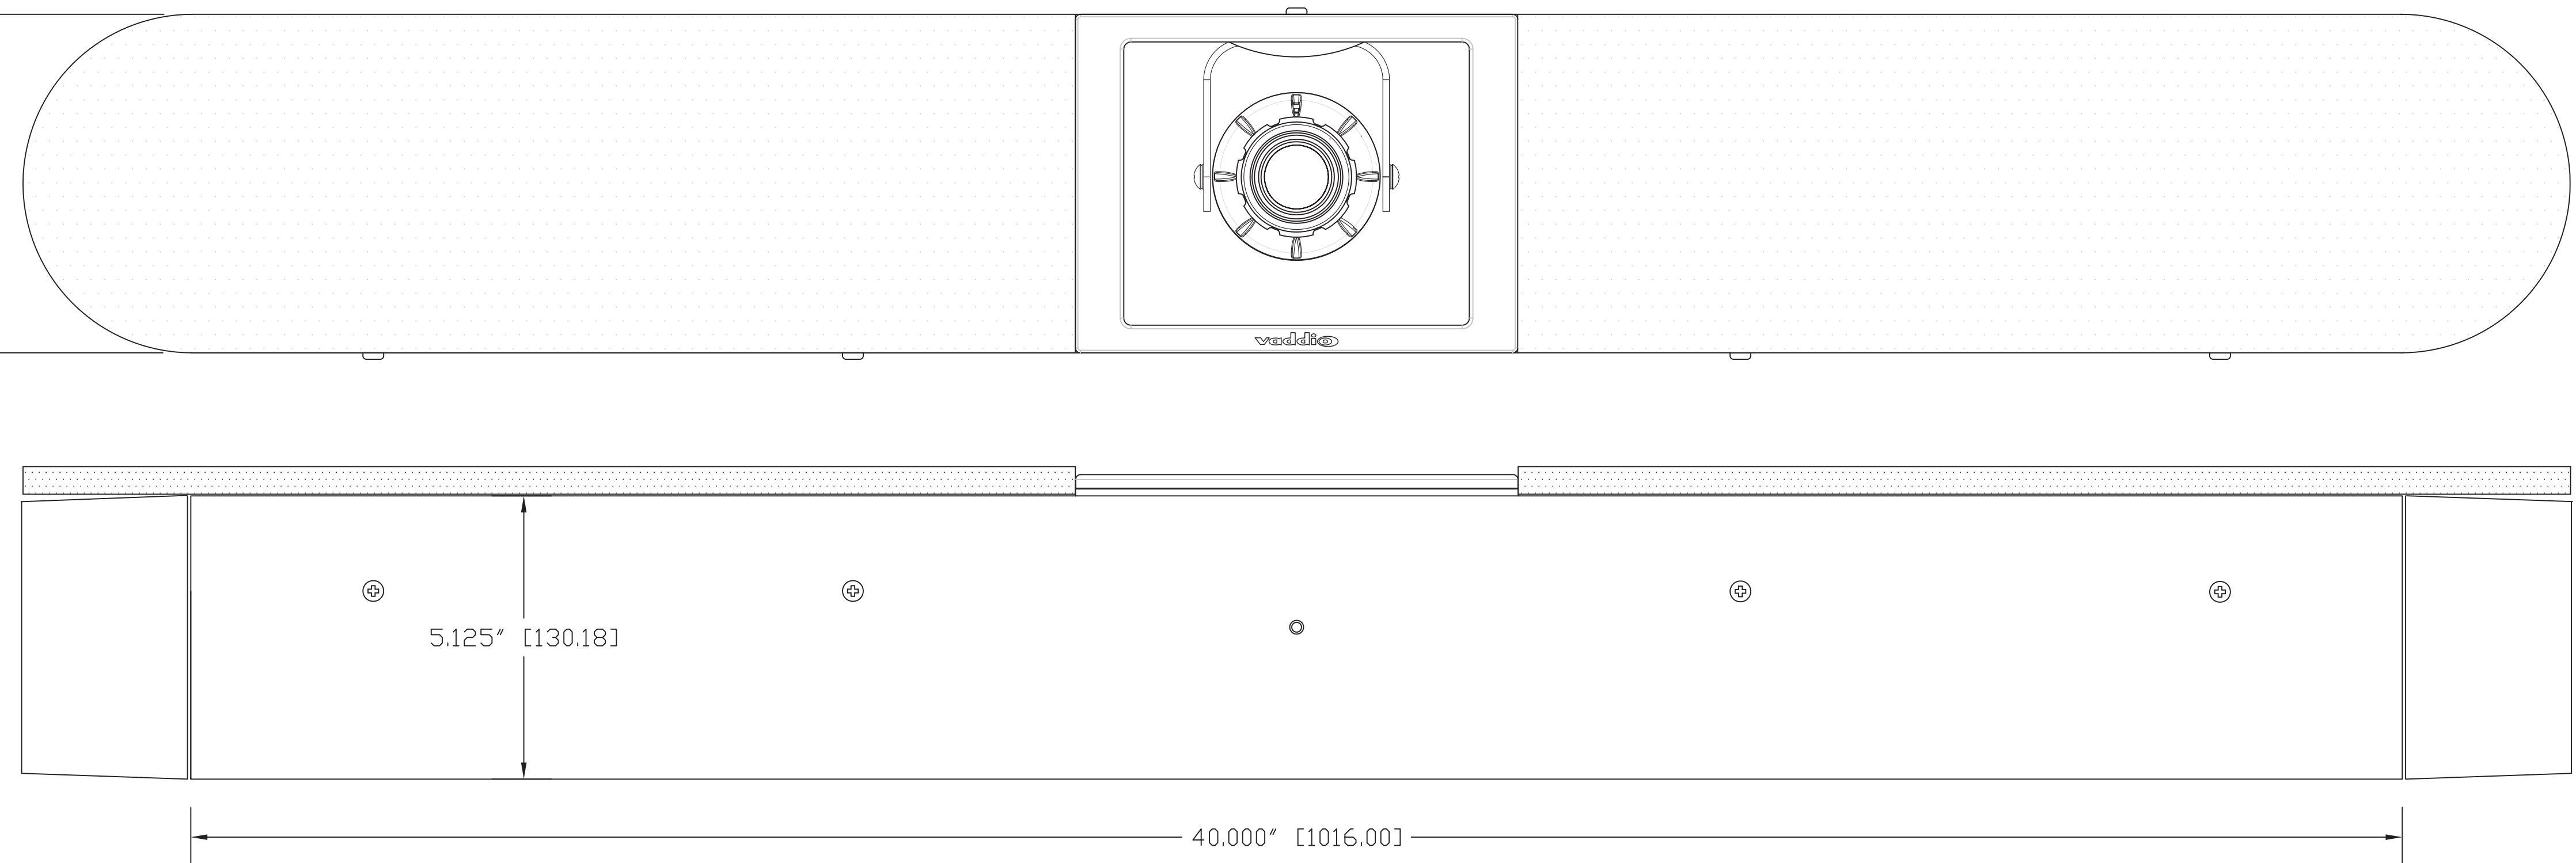

BOTTOM VIEW

FRONT VIEW