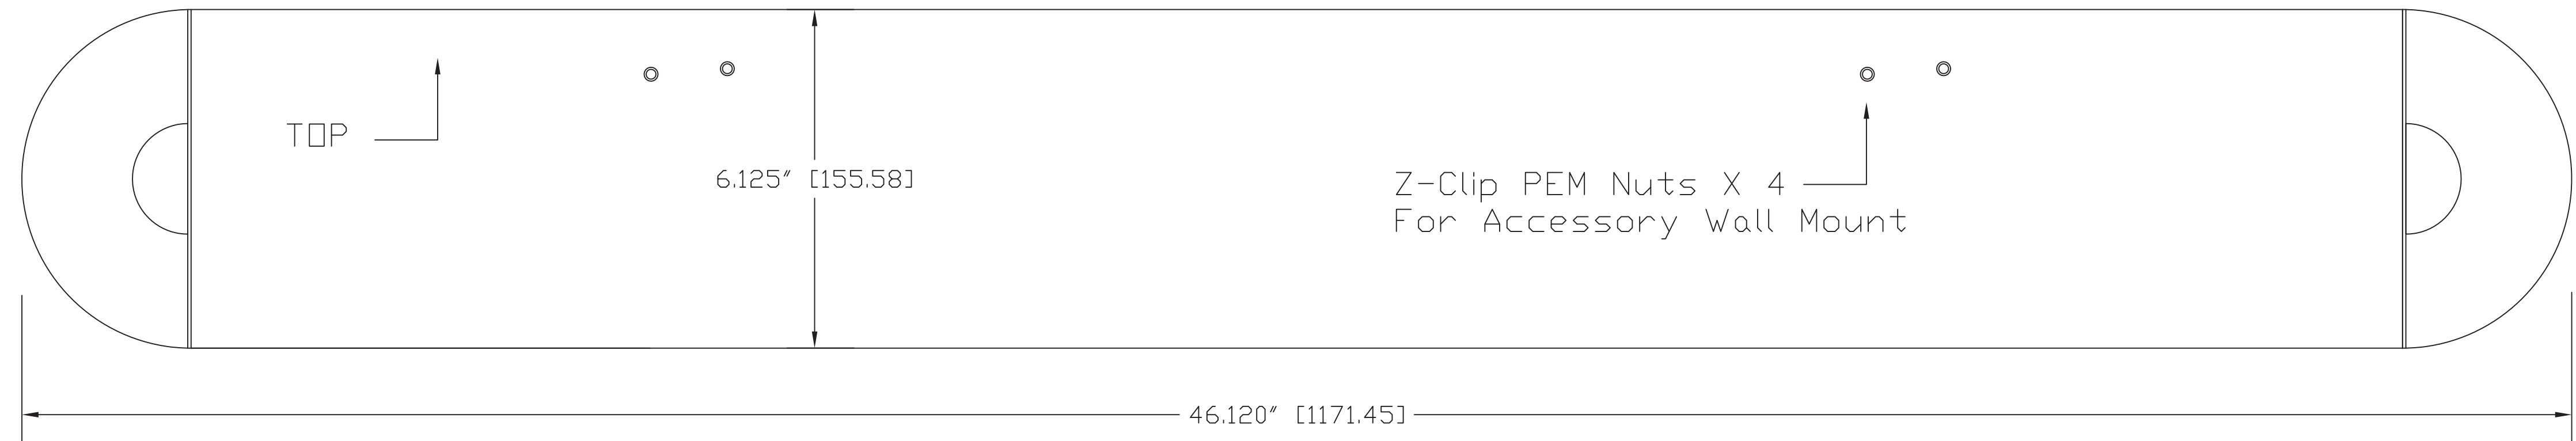

REAR VIEW

5.655" [143.64]

6.125" [155.58]

5.125" [130.18]

40.000" [1016.00]

HuddleSTATION CAMERA/SOUND BAR PN: 998-8910-000

Includes Manual Wide-Angle Camera, Speakers, Amps and Interface

DRAWN	CHECKED	APPROVED	DATE
RAR		RAR	07/01/2014 SD: 67963.9

MATERIALS	CRS SHT, VARIOUS GAUGE BLACK POWDERCOAT: C241-BK303	SCALE	1:2	DRAWING No.	REV
COMMENTS	Molecular Particle Regulator (MPR) - NOT INCLUDED	SIZE	D	8910-000	A