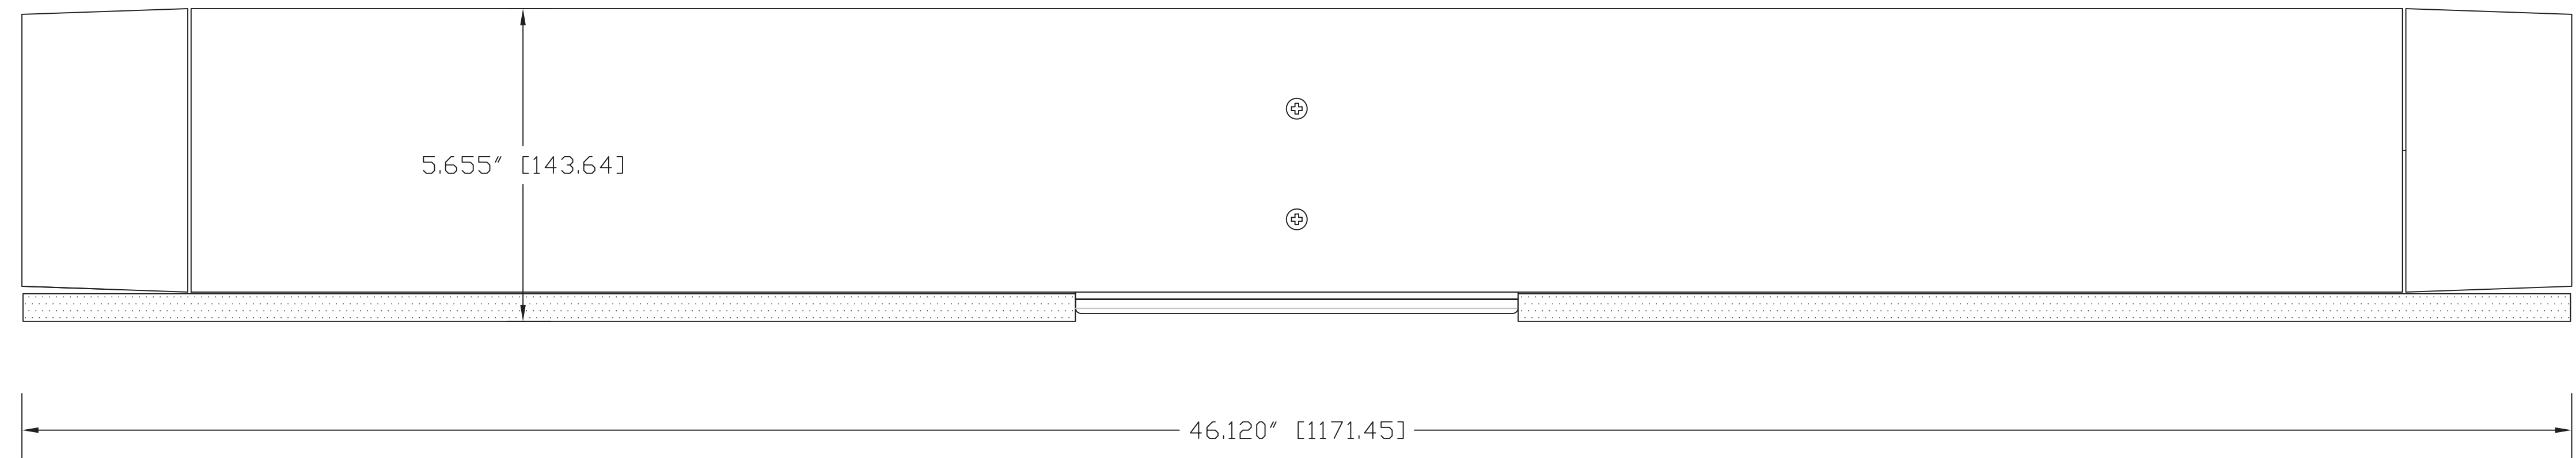

TOP VIEW

5.655" [143.64]

6.125" [155.58]