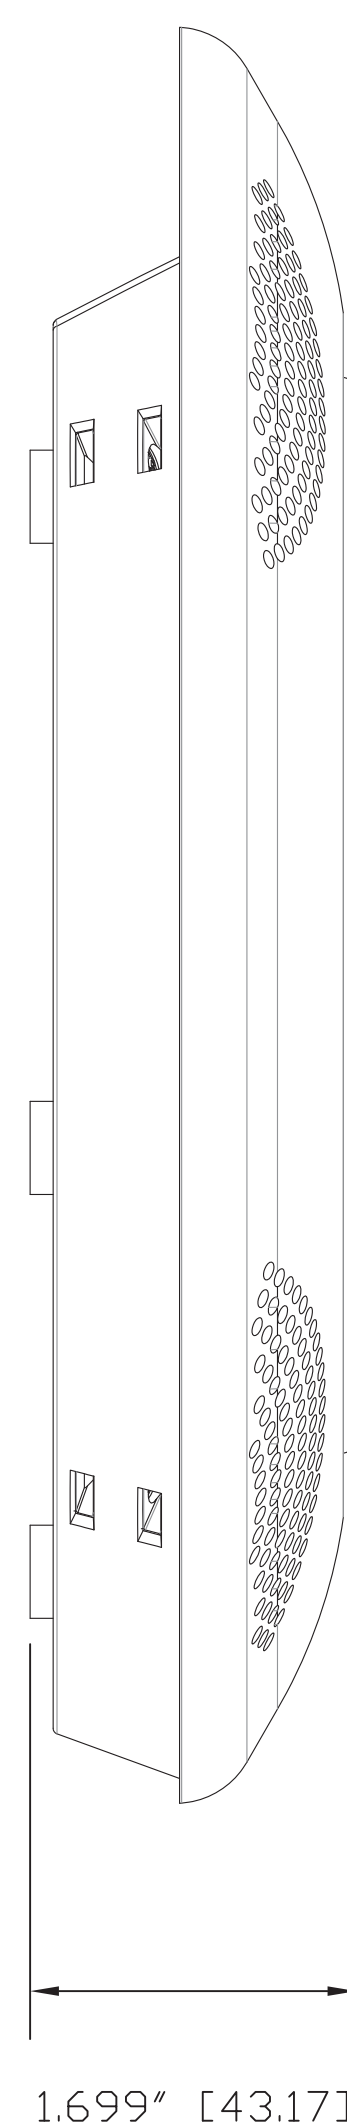

TOP VIEW

SIDE VIEW

BOTTOM VIEW

SIDE VIEW - FRONT

SIDE VIEW - CONNECTORS

vaddio		<small>GENERAL NOTES: DIMENSIONS ARE IN INCHES (mm) UNLESS OTHERWISE NOTED. DO NOT DISTRIBUTE WITHOUT EXPRESS WRITTEN PERMISSION OF VADDIO. DUE TO OUR CONTINUING EFFORTS TO ENHANCE OUR PRODUCTS, WE RESERVE THE RIGHT TO CHANGE SPECIFICATIONS WITHOUT PRIOR NOTICE OR OBLIGATION.</small>	
GroupSTATION Mic-Dock			
Control Dock with 4-AEC Mics, Dial Pad and User Interface			
DRAWN RAR/WLF	CHECKED	APPROVED RAR	DATE 08/30/2013
<small>THIS DRAWING, INCLUDING ALL SUBJECT MATTERS INDICATED THEREON OR DERIVED THEREFROM, COMPRISES PROPRIETARY INFORMATION AND IS THE EXPRESS PROPERTY OF VADDIO. All Rights Reserved - Copyright 2013</small>			
MATERIALS Customer Spec Drawing	VARIOUS Materials	SCALE 1:1 SIZE D	DRAWING No. 8800-000 REV B