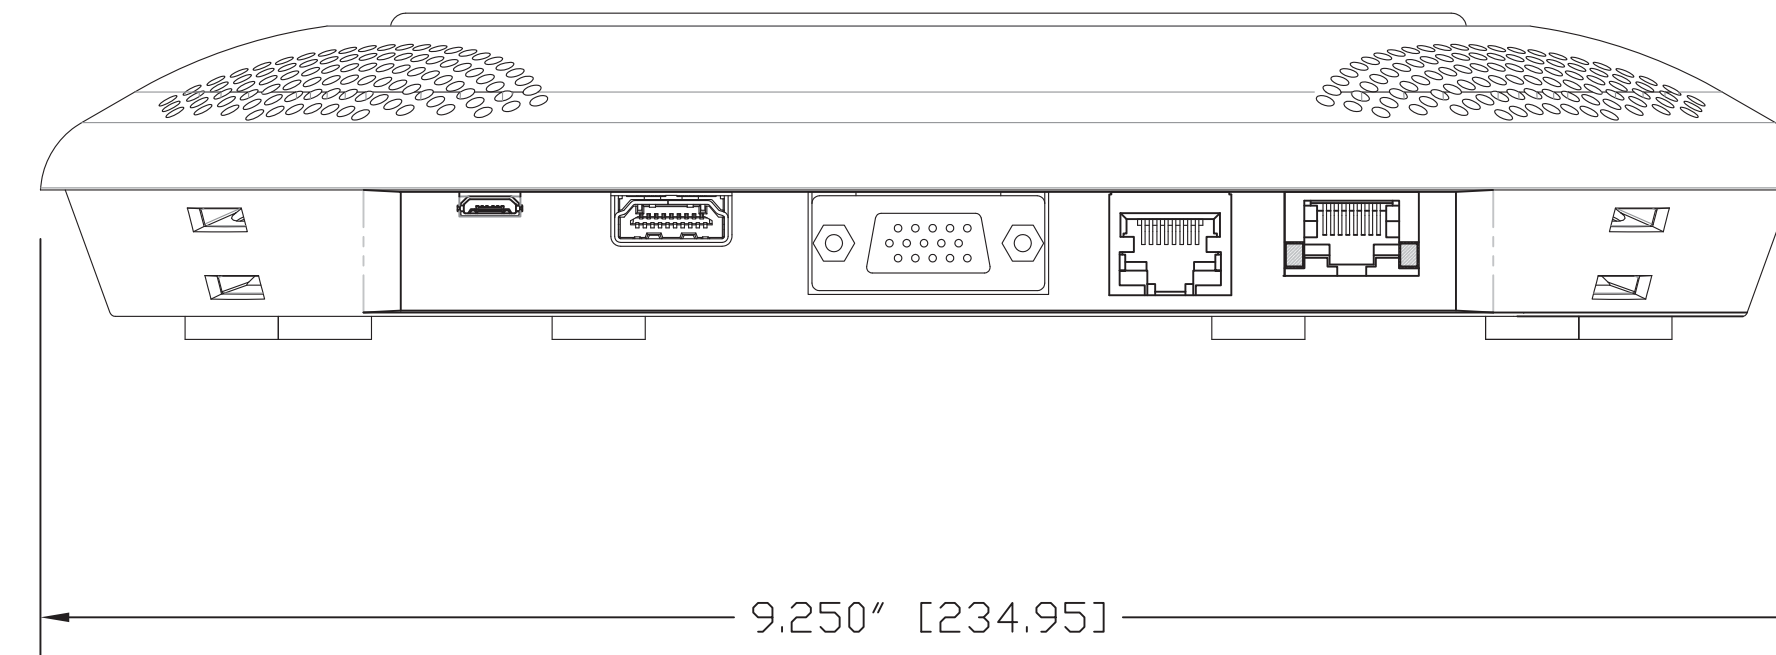

TOP VIEW

SIDE VIEW

BOTTOM VIEW

SIDE VIEW - FRONT

SIDE VIEW - CONNECTORS

vaddio		<small>GENERAL NOTES: DIMENSIONS ARE IN INCHES (mm) UNLESS OTHERWISE NOTED. DO NOT DISTRIBUTE WITHOUT EXPRESS WRITTEN PERMISSION OF VADDIO. DUE TO OUR CONTINUING EFFORTS TO ENHANCE OUR PRODUCTS, WE RESERVE THE RIGHT TO CHANGE SPECIFICATIONS WITHOUT PRIOR NOTICE OR OBLIGATION.</small>	
GroupSTATION Mic-Dock			
Control Dock with 4-AEC Mics, Dial Pad and User Interface			
DRAWN RAR/WLF	CHECKED	APPROVED RAR	DATE 08/30/2013
<small>THIS DRAWING, INCLUDING ALL SUBJECT MATTERS INDICATED THEREON OR DERIVED THEREFROM, COMPRISES PROPRIETARY INFORMATION AND IS THE EXPRESS PROPERTY OF VADDIO. All Rights Reserved - Copyright 2013</small>			
MATERIALS Customer Spec Drawing	VARIOUS Materials	SCALE 1:1 SIZE D	DRAWING No. 8800-000 REV B