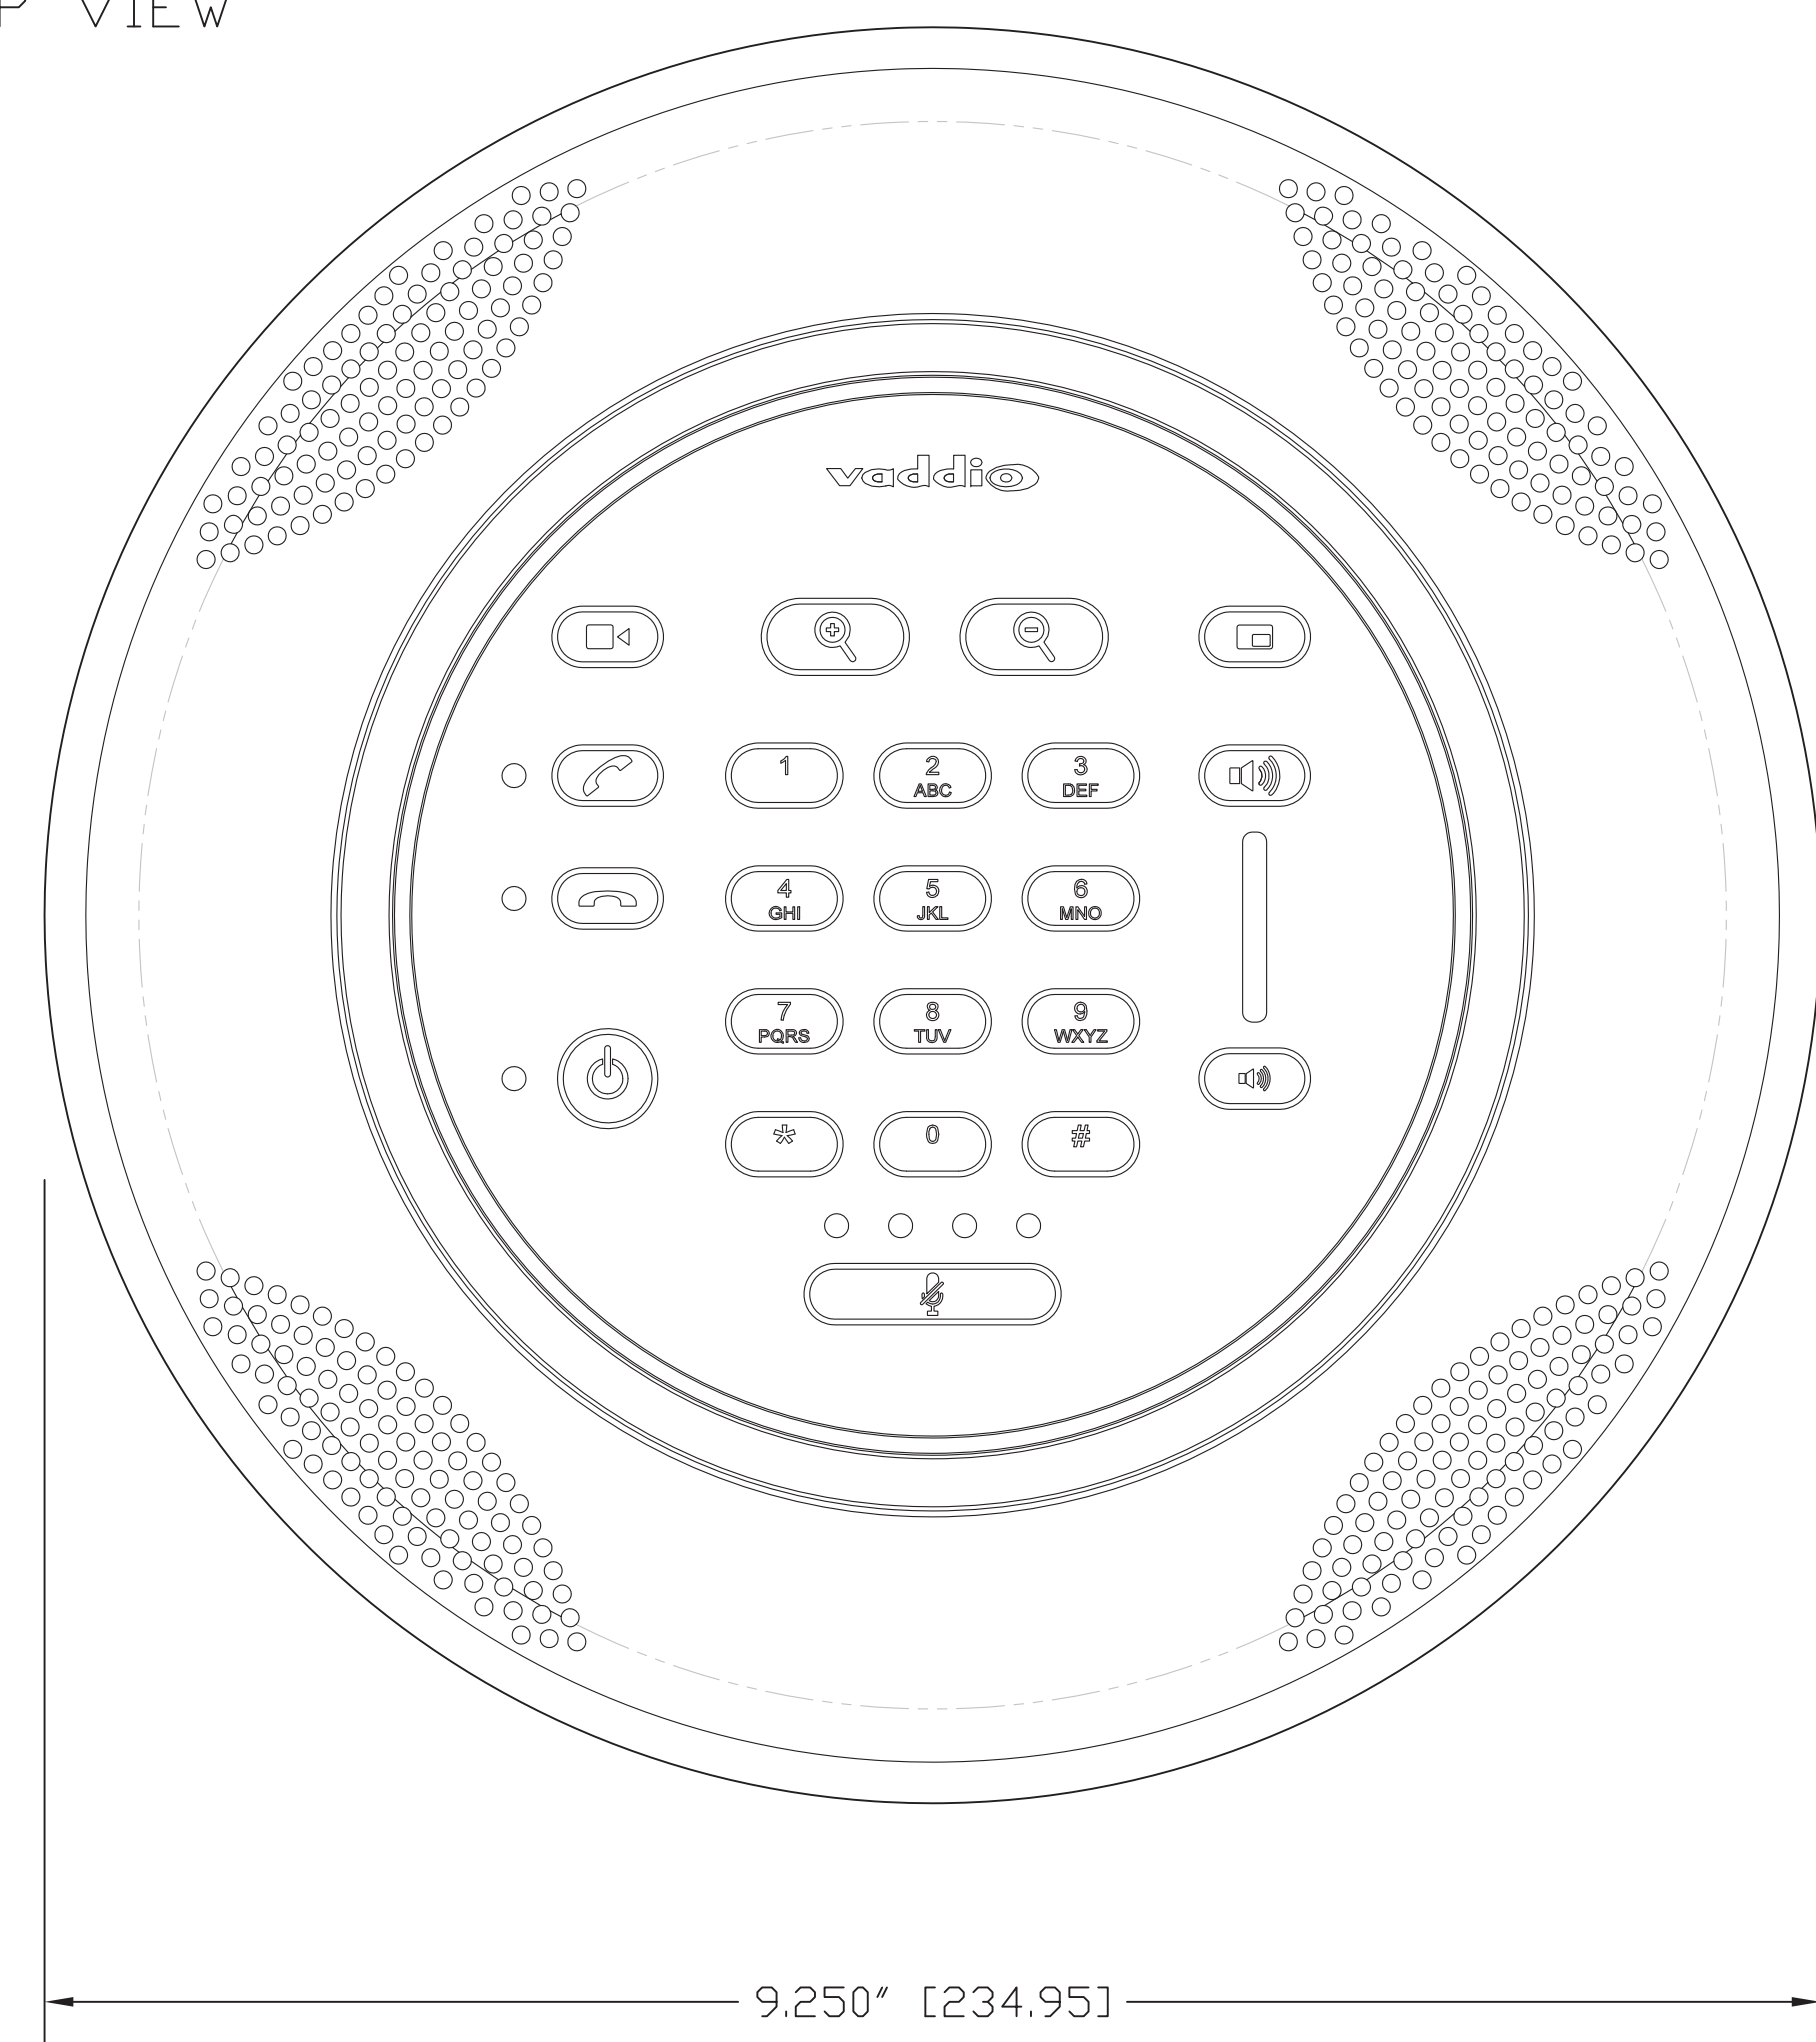

TOP VIEW

SIDE VIEW

BOTTOM VIEW

SIDE VIEW - FRONT

SIDE VIEW - CONNECTORS

vaddio		<small>GENERAL NOTES: DIMENSIONS ARE IN INCHES (mm) UNLESS OTHERWISE NOTED. DO NOT DISTRIBUTE WITHOUT EXPRESS WRITTEN PERMISSION OF VADDIO. DUE TO OUR CONTINUING EFFORTS TO ENHANCE OUR PRODUCTS, WE RESERVE THE RIGHT TO CHANGE SPECIFICATIONS WITHOUT PRIOR NOTICE OR OBLIGATION.</small>	
GroupSTATION Mic-Dock			
Control Dock with 4-AEC Mics, Dial Pad and User Interface			
DRAWN RAR/WLF	CHECKED	APPROVED RAR	DATE 08/30/2013
<small>THIS DRAWING, INCLUDING ALL SUBJECT MATTERS INDICATED THEREON OR DERIVED THEREFROM, COMPRISES PROPRIETARY INFORMATION AND IS THE EXPRESS PROPERTY OF VADDIO. All Rights Reserved - Copyright 2013</small>			
MATERIALS Customer Spec Drawing	VARIOUS Materials	SCALE 1:1 SIZE D	DRAWING No. 8800-000 REV B