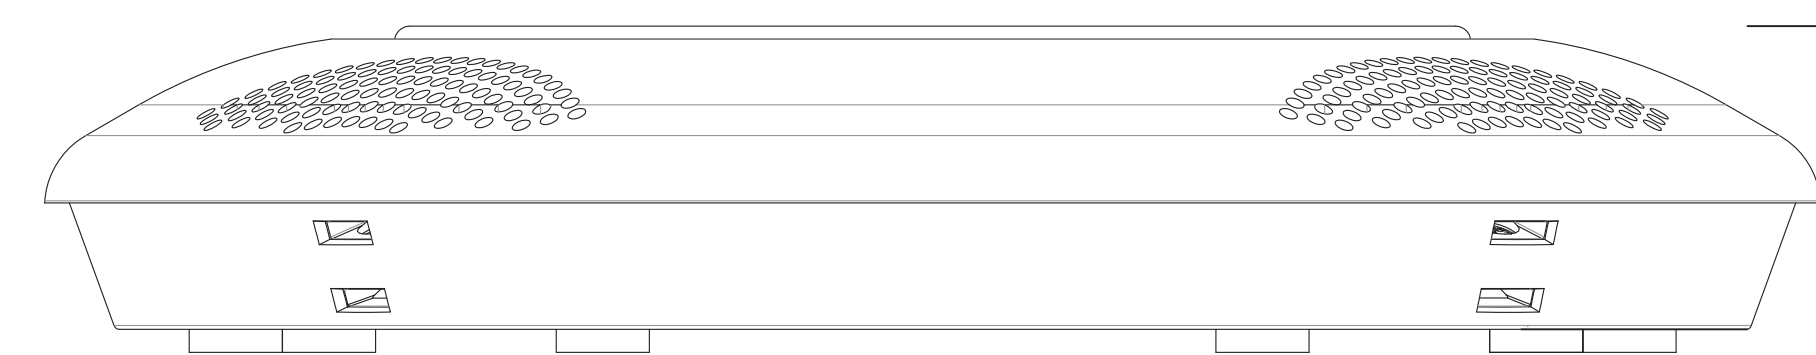

TOP VIEW

SIDE VIEW

BOTTOM VIEW

SIDE VIEW - FRONT

SIDE VIEW - CONNECTORS

vaddio		<small>GENERAL NOTES: DIMENSIONS ARE IN INCHES (mm) UNLESS OTHERWISE NOTED. DO NOT DISTRIBUTE WITHOUT EXPRESS WRITTEN PERMISSION OF VADDIO. DUE TO OUR CONTINUING EFFORTS TO ENHANCE OUR PRODUCTS, WE RESERVE THE RIGHT TO CHANGE SPECIFICATIONS WITHOUT PRIOR NOTICE OR OBLIGATION.</small>	
GroupSTATION Mic-Dock			
Control Dock with 4-AEC Mics, Dial Pad and User Interface			
DRAWN RAR/WLF	CHECKED	APPROVED RAR	DATE 08/30/2013
<small>THIS DRAWING, INCLUDING ALL SUBJECT MATTERS INDICATED THEREON OR DERIVED THEREFROM, COMPRISES PROPRIETARY INFORMATION AND IS THE EXPRESS PROPERTY OF VADDIO. All Rights Reserved - Copyright 2013</small>			
MATERIALS Customer Spec Drawing	VARIOUS Materials	SCALE 1:1 SIZE D	DRAWING No. 8800-000 REV B