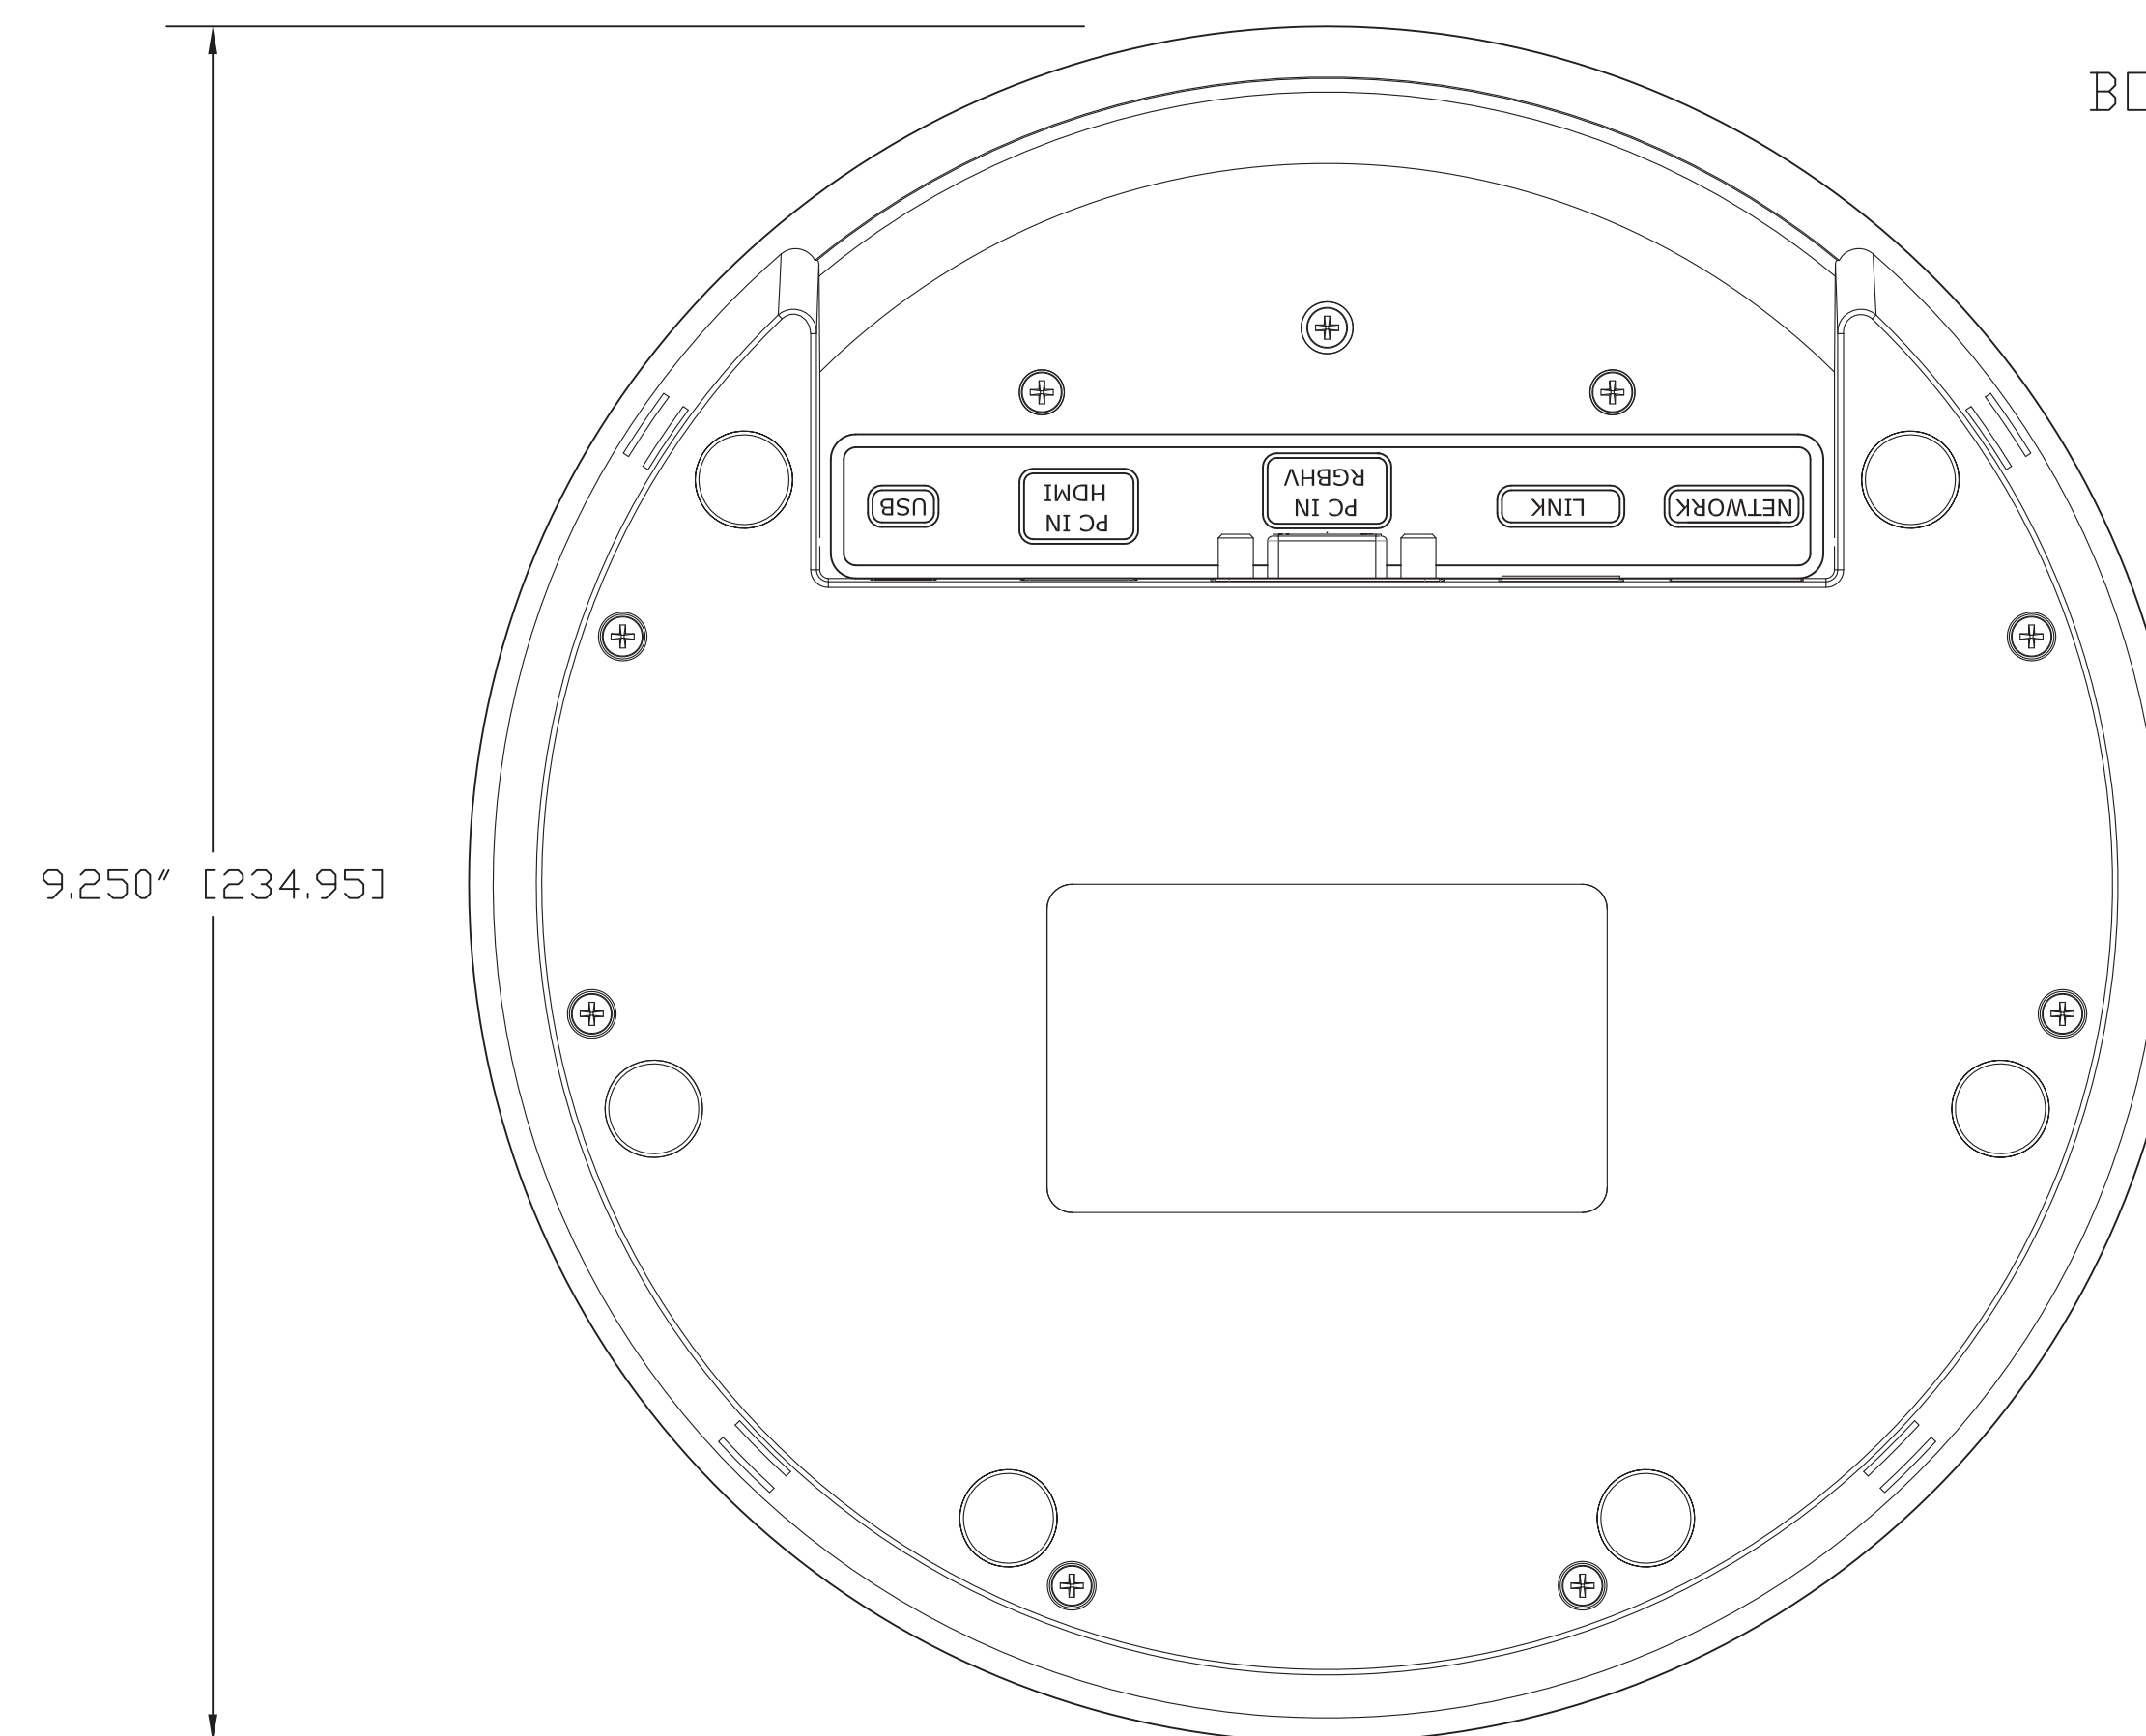

TOP VIEW

SIDE VIEW

BOTTOM VIEW

SIDE VIEW - FRONT

SIDE VIEW - CONNECTORS

vaddio		<small>GENERAL NOTES: DIMENSIONS ARE IN INCHES (mm) UNLESS OTHERWISE NOTED. DO NOT DISTRIBUTE WITHOUT EXPRESS WRITTEN PERMISSION OF VADDIO. DUE TO OUR CONTINUING EFFORTS TO ENHANCE OUR PRODUCTS, WE RESERVE THE RIGHT TO CHANGE SPECIFICATIONS WITHOUT PRIOR NOTICE OR OBLIGATION.</small>	
GroupSTATION Mic-Dock			
Control Dock with 4-AEC Mics, Dial Pad and User Interface			
DRAWN RAR/WLF	CHECKED	APPROVED RAR	DATE 08/30/2013
<small>THIS DRAWING, INCLUDING ALL SUBJECT MATTERS INDICATED THEREON OR DERIVED THEREFROM, COMPRISES PROPRIETARY INFORMATION AND IS THE EXPRESS PROPERTY OF VADDIO. All Rights Reserved - Copyright 2013</small>			
MATERIALS Customer Spec Drawing	VARIOUS Materials	SCALE 1:1 SIZE D	DRAWING No. 8800-000 REV B