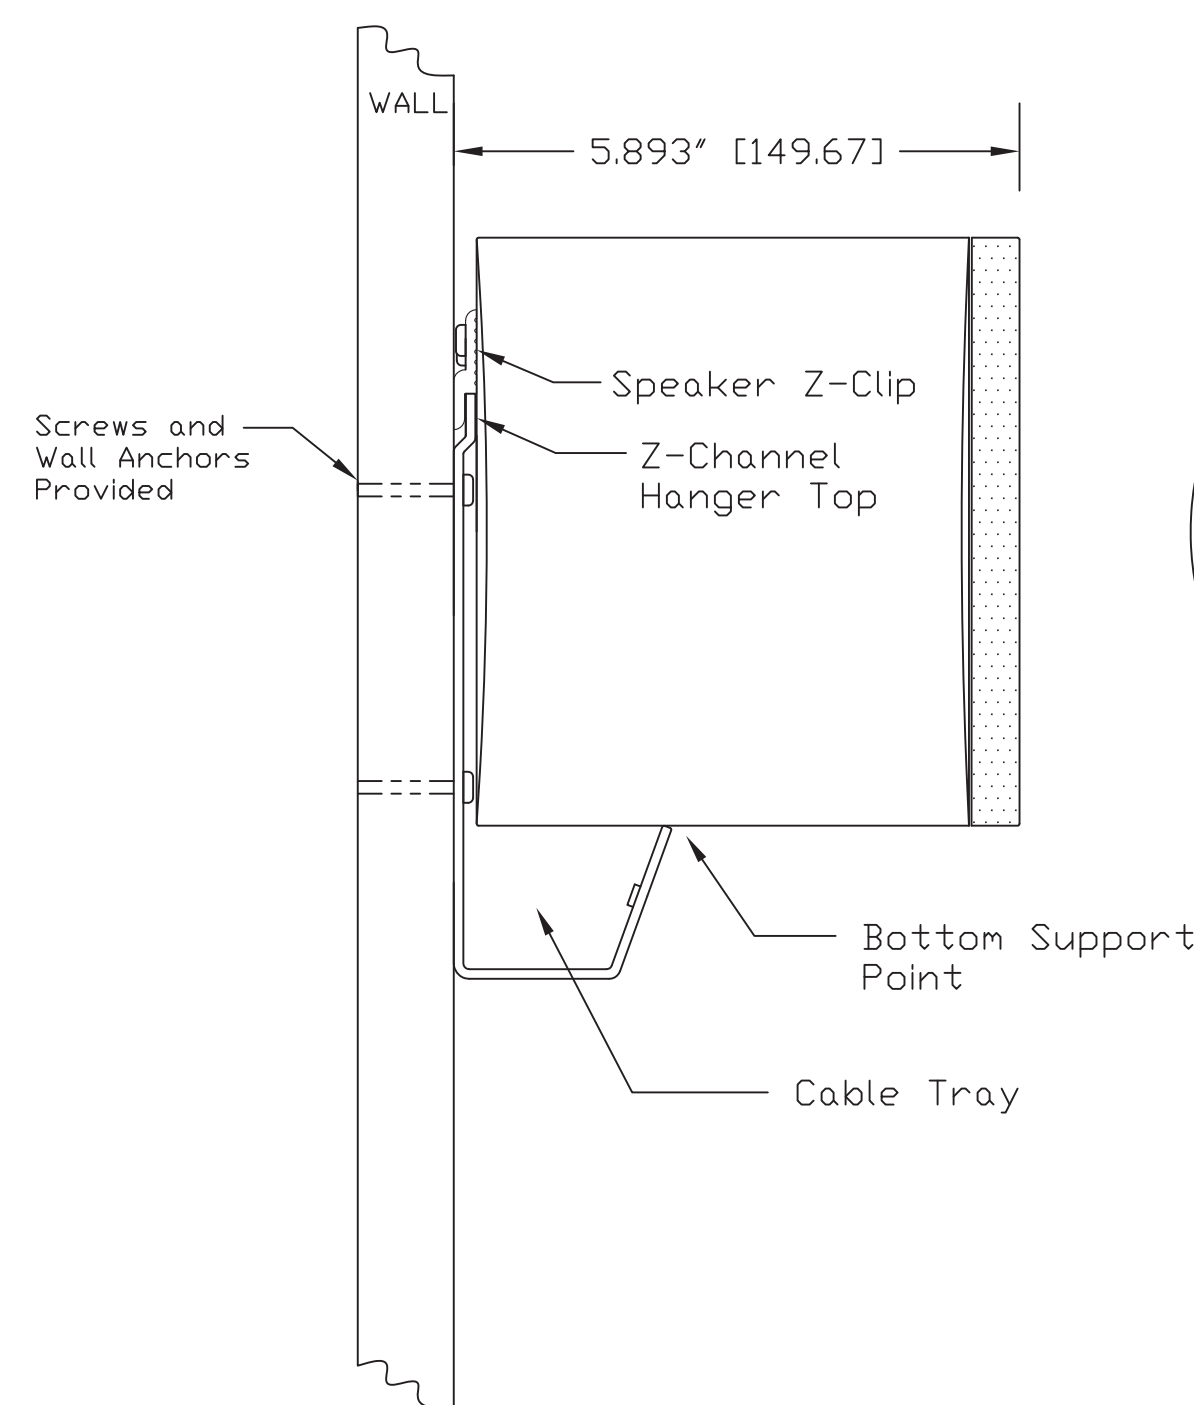

SIDE VIEW WALL MOUNTED