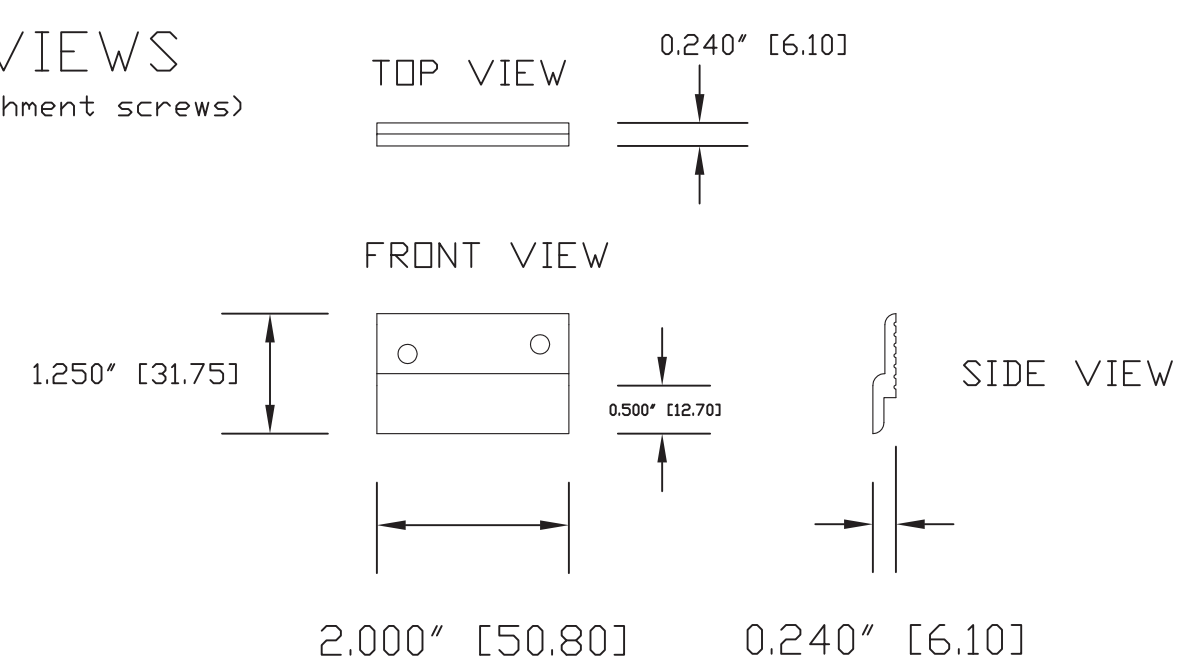

Z-Clip VIEWS
(Offset attachment screws)

GroupSTATION/HuddleSTATION Premium Wall Mount Option

Optional Wall Mount System - PN: 998-8901-000

DRAWN RAR	CHECKED	APPROVED RAR	DATE 08/30/2013

THIS DRAWING, INCLUDING ALL SUBJECT MATTERS INDICATED THEREON OR DERIVED THEREFROM, COMPRISES PROPRIETARY INFORMATION AND IS THE EXPRESS PROPERTY OF VADDIO. All Rights Reserved - Copyright 2013

MATERIALS CRS SHT., VARIOUS GAUGE BLACK POWDERCOAT - BK303	SCALE 1:2	DRAWING No. 8901-000	REV A1
COMMENTS Optional Wall Mount Accessory	SIZE D