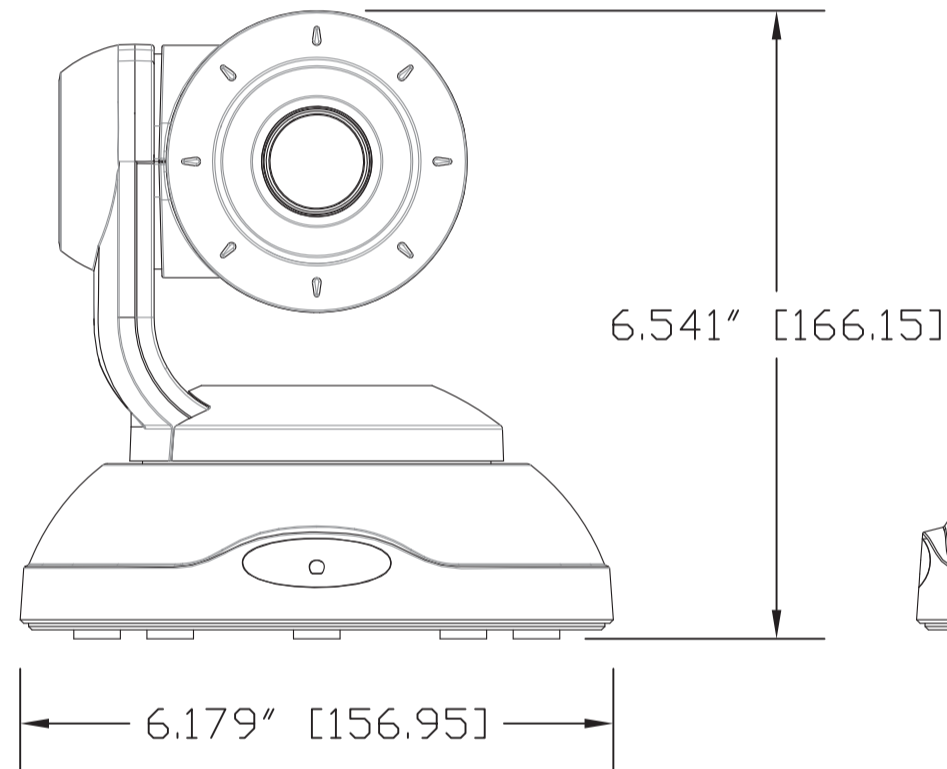

TOP VIEW

vaddio

ConferenceSHOT FX - HD Fixed Conferencing Camera

Camera Assembly PN: 998-20000-000, System PN: 999-20000-000
Simultaneous USB 3.0 Streaming and IP Streaming Conferencing Camera

DRAWN	CHECKED	APPROVED	DATE
WLF/DJH		DJH	10/13/2017

THIS DRAWING, INCLUDING ALL SUBJECT MATTERS INDICATED THEREON OR DERIVED THEREFROM, HERETOFORE, COMPRISES PROPRIETARY INFORMATION AND IS THE EXPRESS PROPERTY OF VADDIO.
All Rights Reserved - Copyright 2017

MATERIALS	SCALE	DRAWING No.	REV
Various	1:2	20000-000	Rev A
COMMENTS	SIZE		
	C