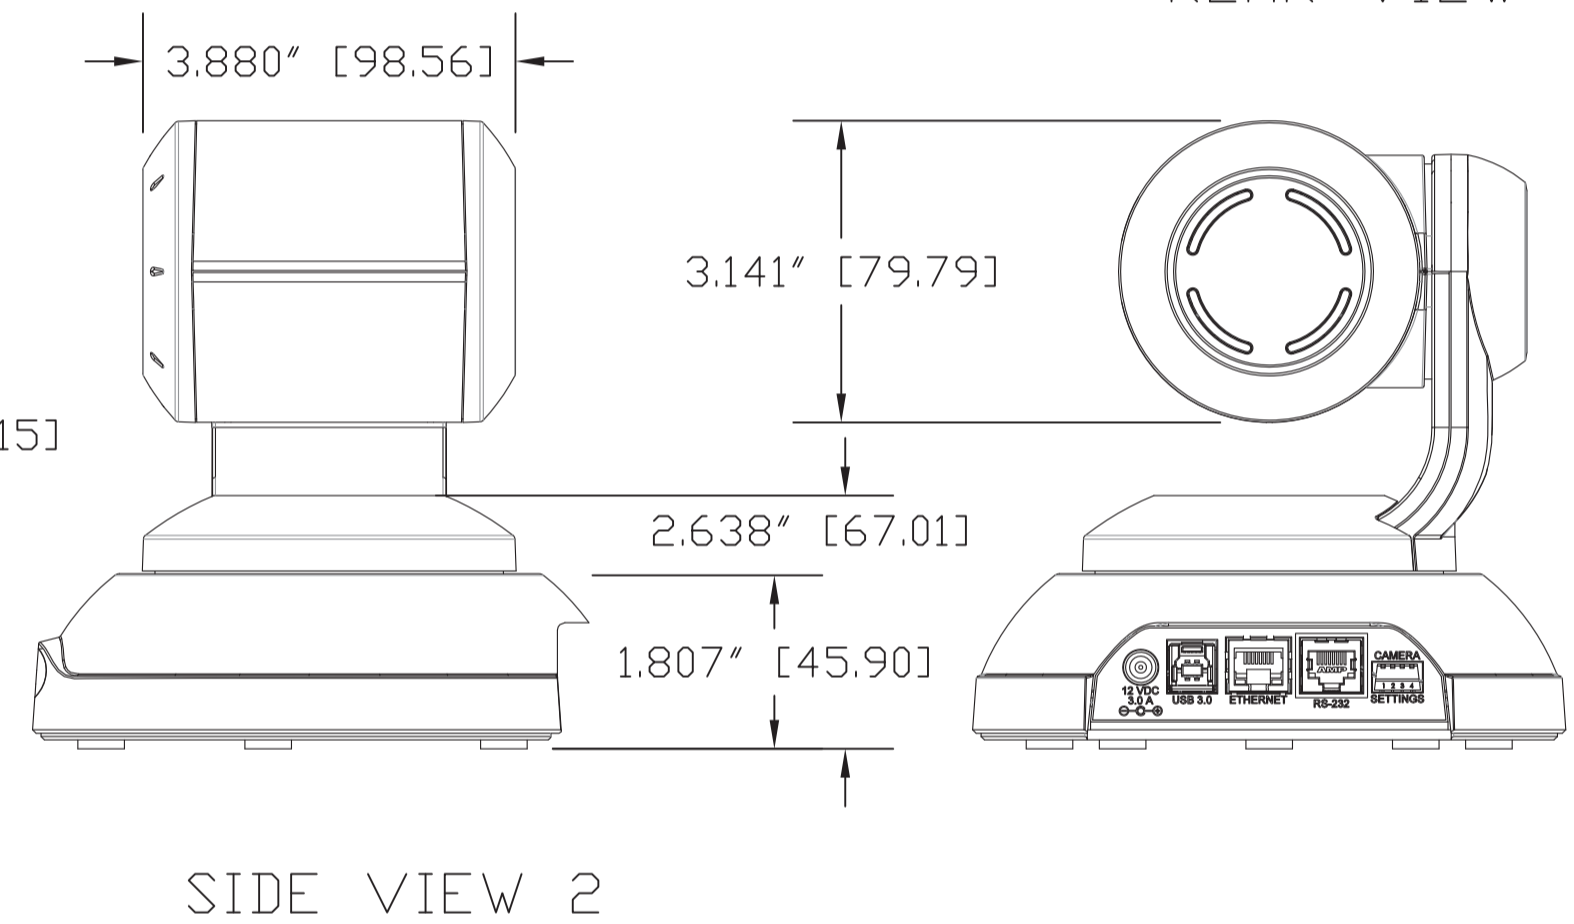

TOP VIEW

REAR VIEW

vaddio

ConferenceSHOT FX - HD Fixed Conferencing Camera

Camera Assembly PN: 998-20000-000, System PN: 999-20000-000
Simultaneous USB 3.0 Streaming and IP Streaming Conferencing Camera

DRAWN	CHECKED	APPROVED	DATE
WLF/DJH		DJH	10/13/2017

THIS DRAWING, INCLUDING ALL SUBJECT MATTERS INDICATED THEREON OR DERIVED THEREFROM, HERETOFORE, COMPRISES PROPRIETARY INFORMATION AND IS THE EXPRESS PROPERTY OF VADDIO.
All Rights Reserved - Copyright 2017

MATERIALS	SCALE	DRAWING No.	REV
Various	1:2	20000-000	Rev A
COMMENTS	SIZE		
	C