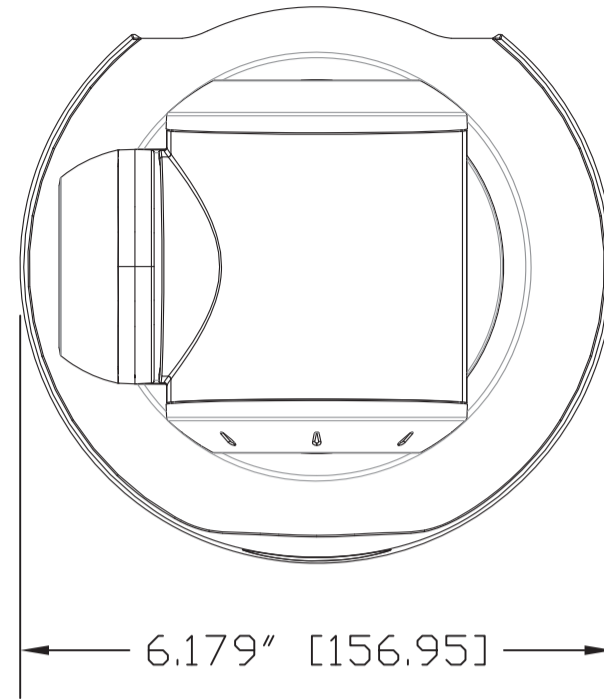

FRONT VIEW

TOP VIEW