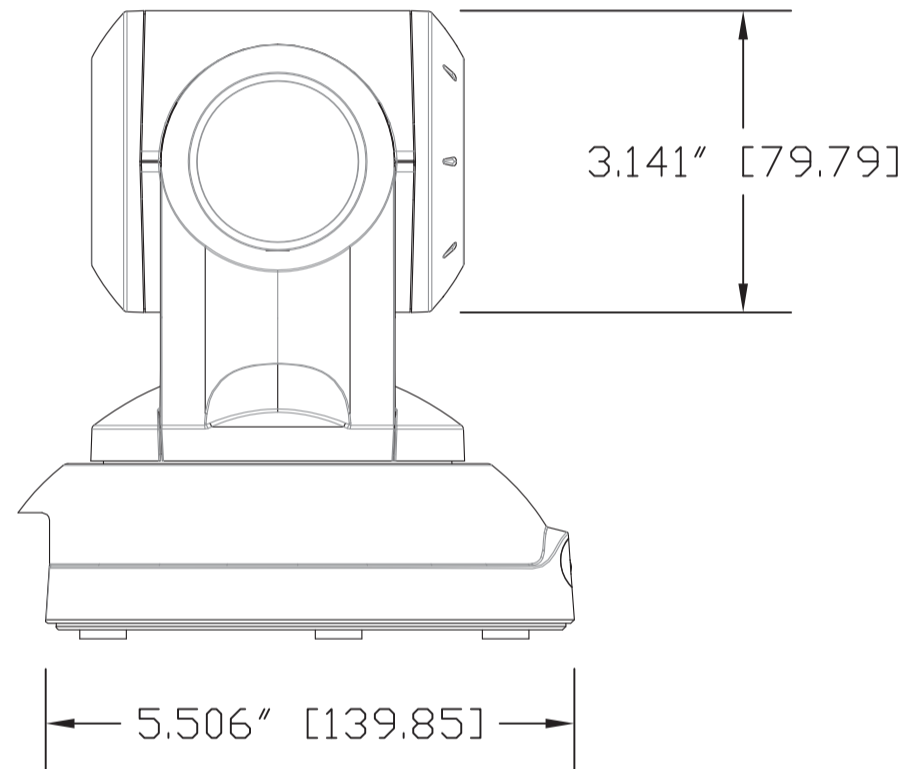

TOP VIEW

SIDE VIEW 1

vaddio

ConferenceSHOT FX - HD Fixed Conferencing Camera

Camera Assembly PN: 998-20000-000, System PN: 999-20000-000
Simultaneous USB 3.0 Streaming and IP Streaming Conferencing Camera

DRAWN	CHECKED	APPROVED	DATE
WLF/DJH		DJH	10/13/2017

THIS DRAWING, INCLUDING ALL SUBJECT MATTERS INDICATED THEREON OR DERIVED THEREFROM, HERETOFORE, COMPRISES PROPRIETARY INFORMATION AND IS THE EXPRESS PROPERTY OF VADDIO.
All Rights Reserved - Copyright 2017

MATERIALS	SCALE	DRAWING No.	REV
Various	1:2	20000-000	Rev A
COMMENTS	SIZE		
	C