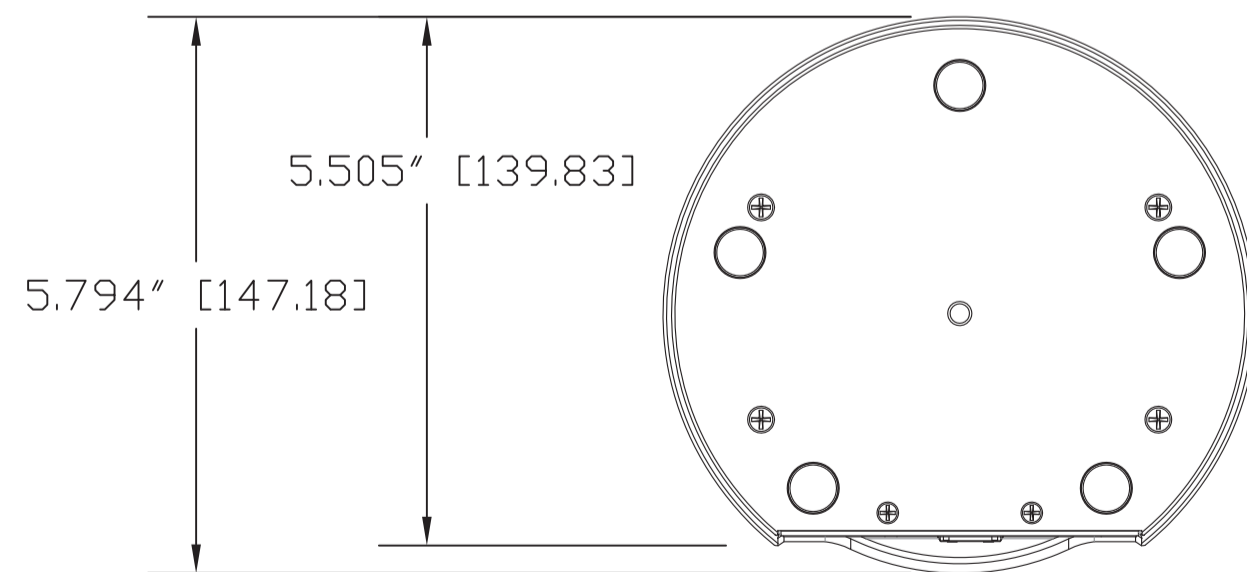

BOTTOM VIEW