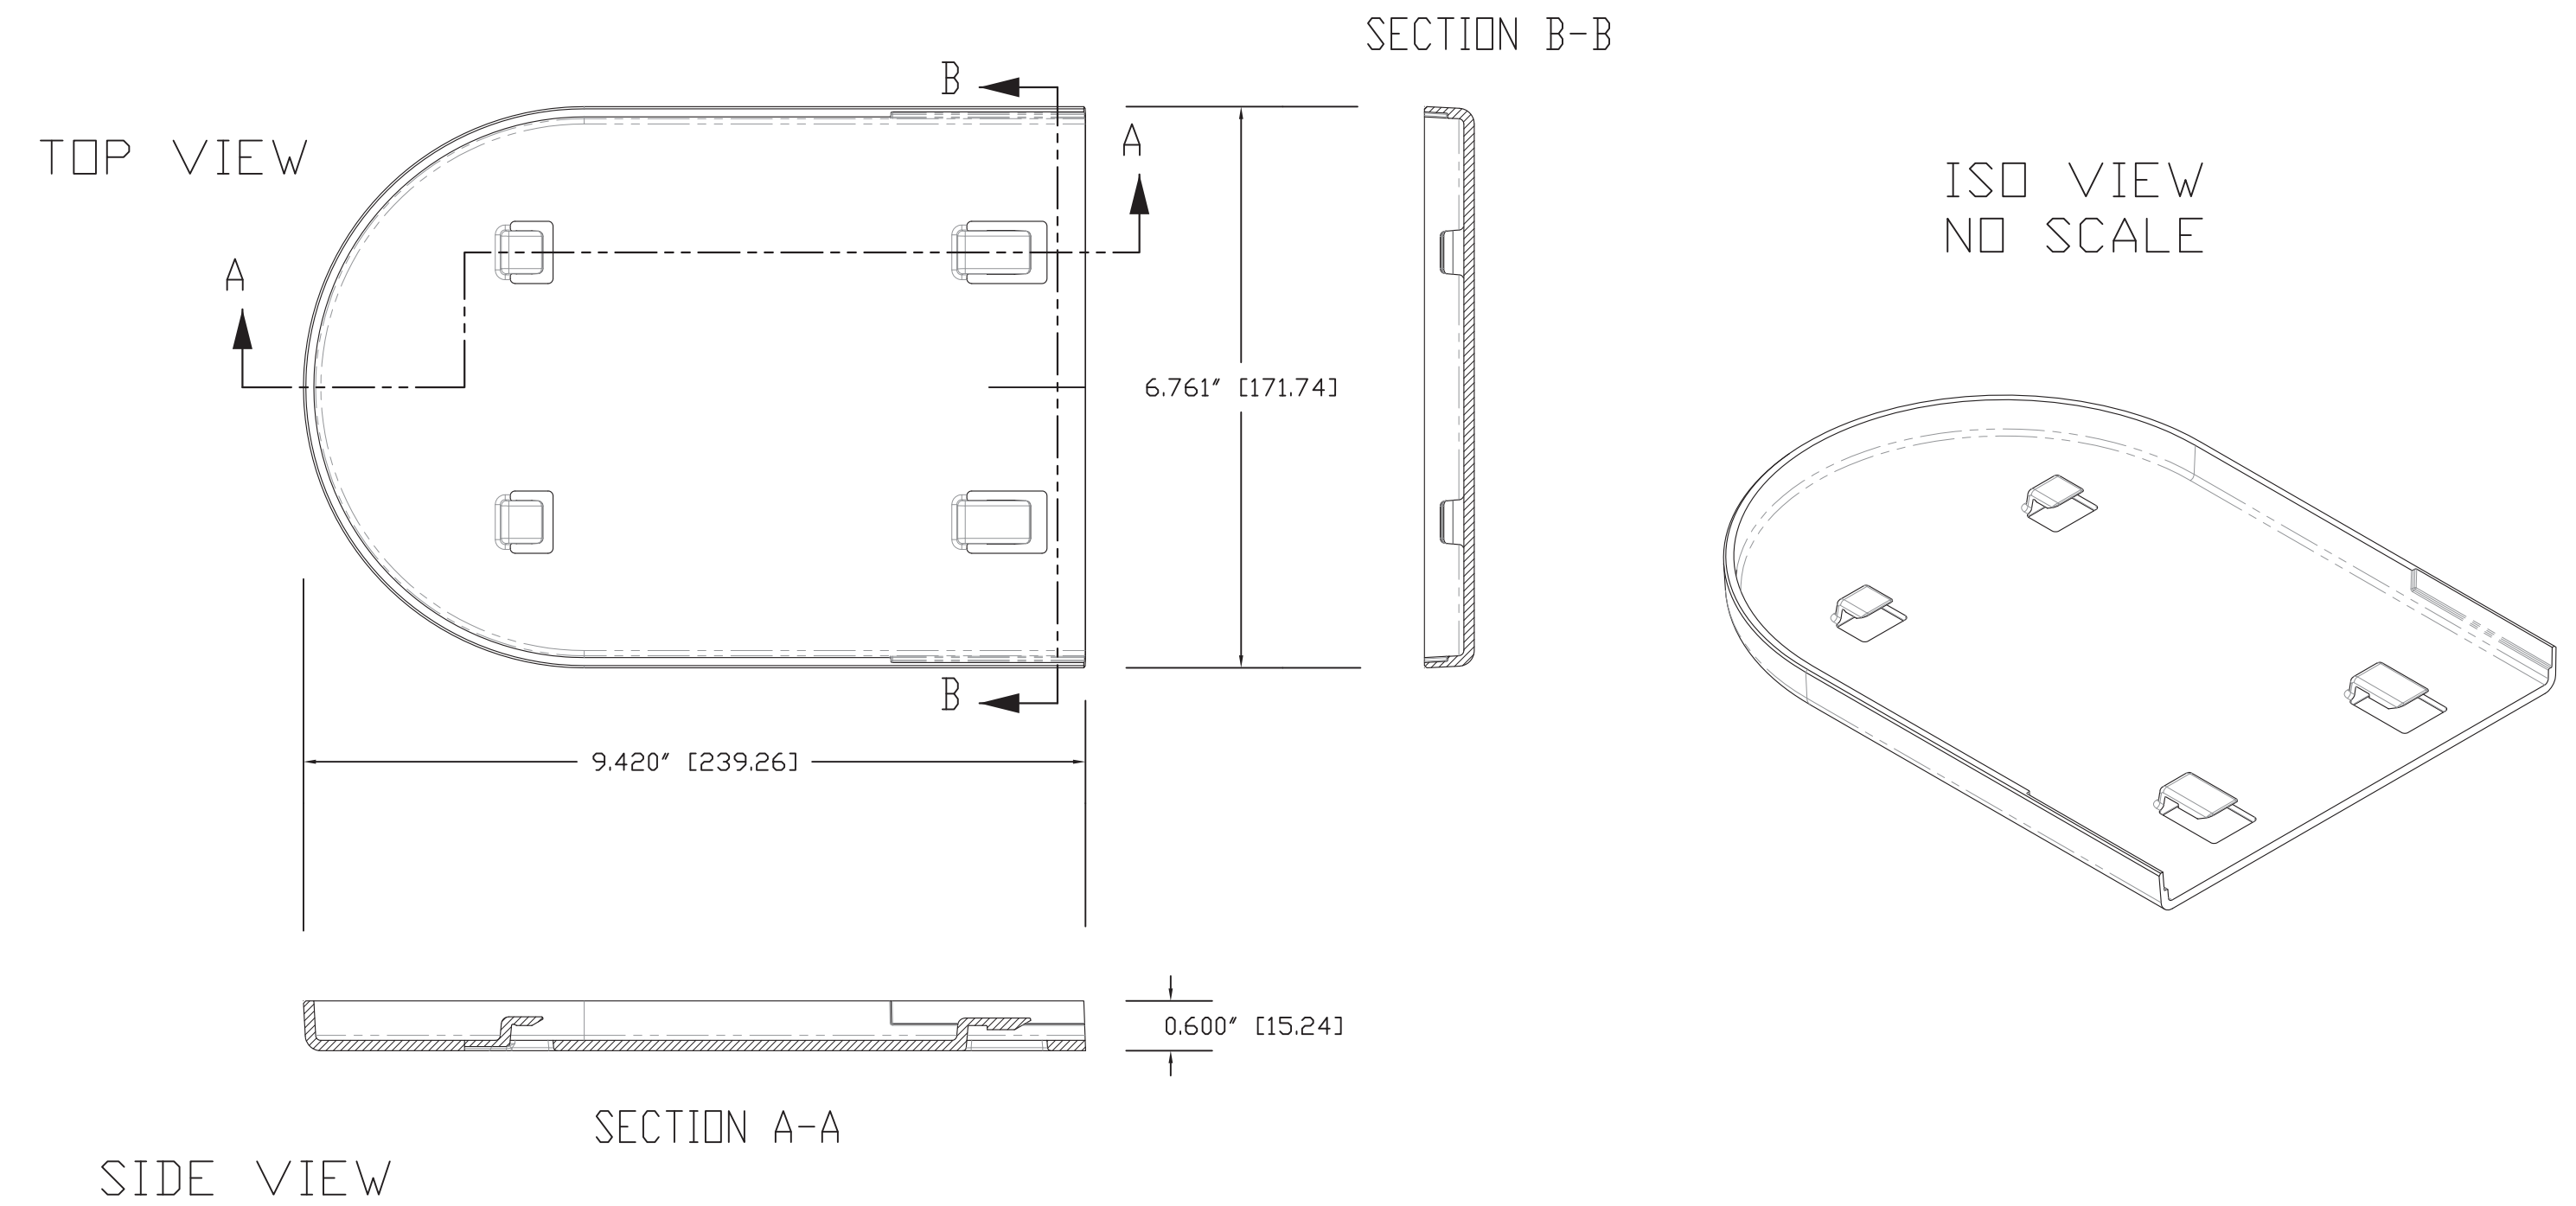

METAL WALL MOUNT

MOUNT COVER - BOTTOM

TALL REAR COVER
HD-18, HD-18W, HD-19, HD-19W

CONCEAL MOUNT SIDE VIEW
TALL REAR COVER

FITS: HD-18, HD-18W, HD-19 & HD-19W

SHORT REAR COVER
HD-22, HD-30, HD-USB, HD-20

CONCEAL MOUNT SIDE VIEW
SHORT REAR COVER

FITS: HD-22, HD-30, HD-USB & HD-20

vaddio		GENERAL NOTES: DIMENSIONS ARE IN INCHES (mm) UNLESS OTHERWISE NOTED. DO NOT DISTRIBUTE WITHOUT EXPRESS WRITTEN PERMISSION OF VADDIO. DUE TO OUR CONTINUING EFFORTS TO ENHANCE OUR PRODUCTS, WE RESERVE THE RIGHT TO CHANGE SPECIFICATIONS WITHOUT PRIOR NOTICE OR OBLIGATION.	
CONCEAL WALL MOUNT FOR VADDIO PTZ CAMERAS			
For PowerVIEW HD-22/HD-30, ClearVIEW HD-18/HD-19/HD-20 and HD-USB			
DRAWN RAR/WLF	CHECKED	APPROVED RAR	DATE 08/30/2013
THIS DRAWING, INCLUDING ALL SUBJECT MATTERS INDICATED THEREON OR DERIVED THEREFROM, COMPRISES PROPRIETARY INFORMATION AND IS THE EXPRESS PROPERTY OF VADDIO. All Rights Reserved - Copyright 2013			
MATERIALS PC ABS GP-7001/1001 12 GAUGE CRS - BLK PC	SCALE 1:2	DRAWING No. 2100-20X	REV A
COMMENTS Customer Spec Drawing	SIZE D		