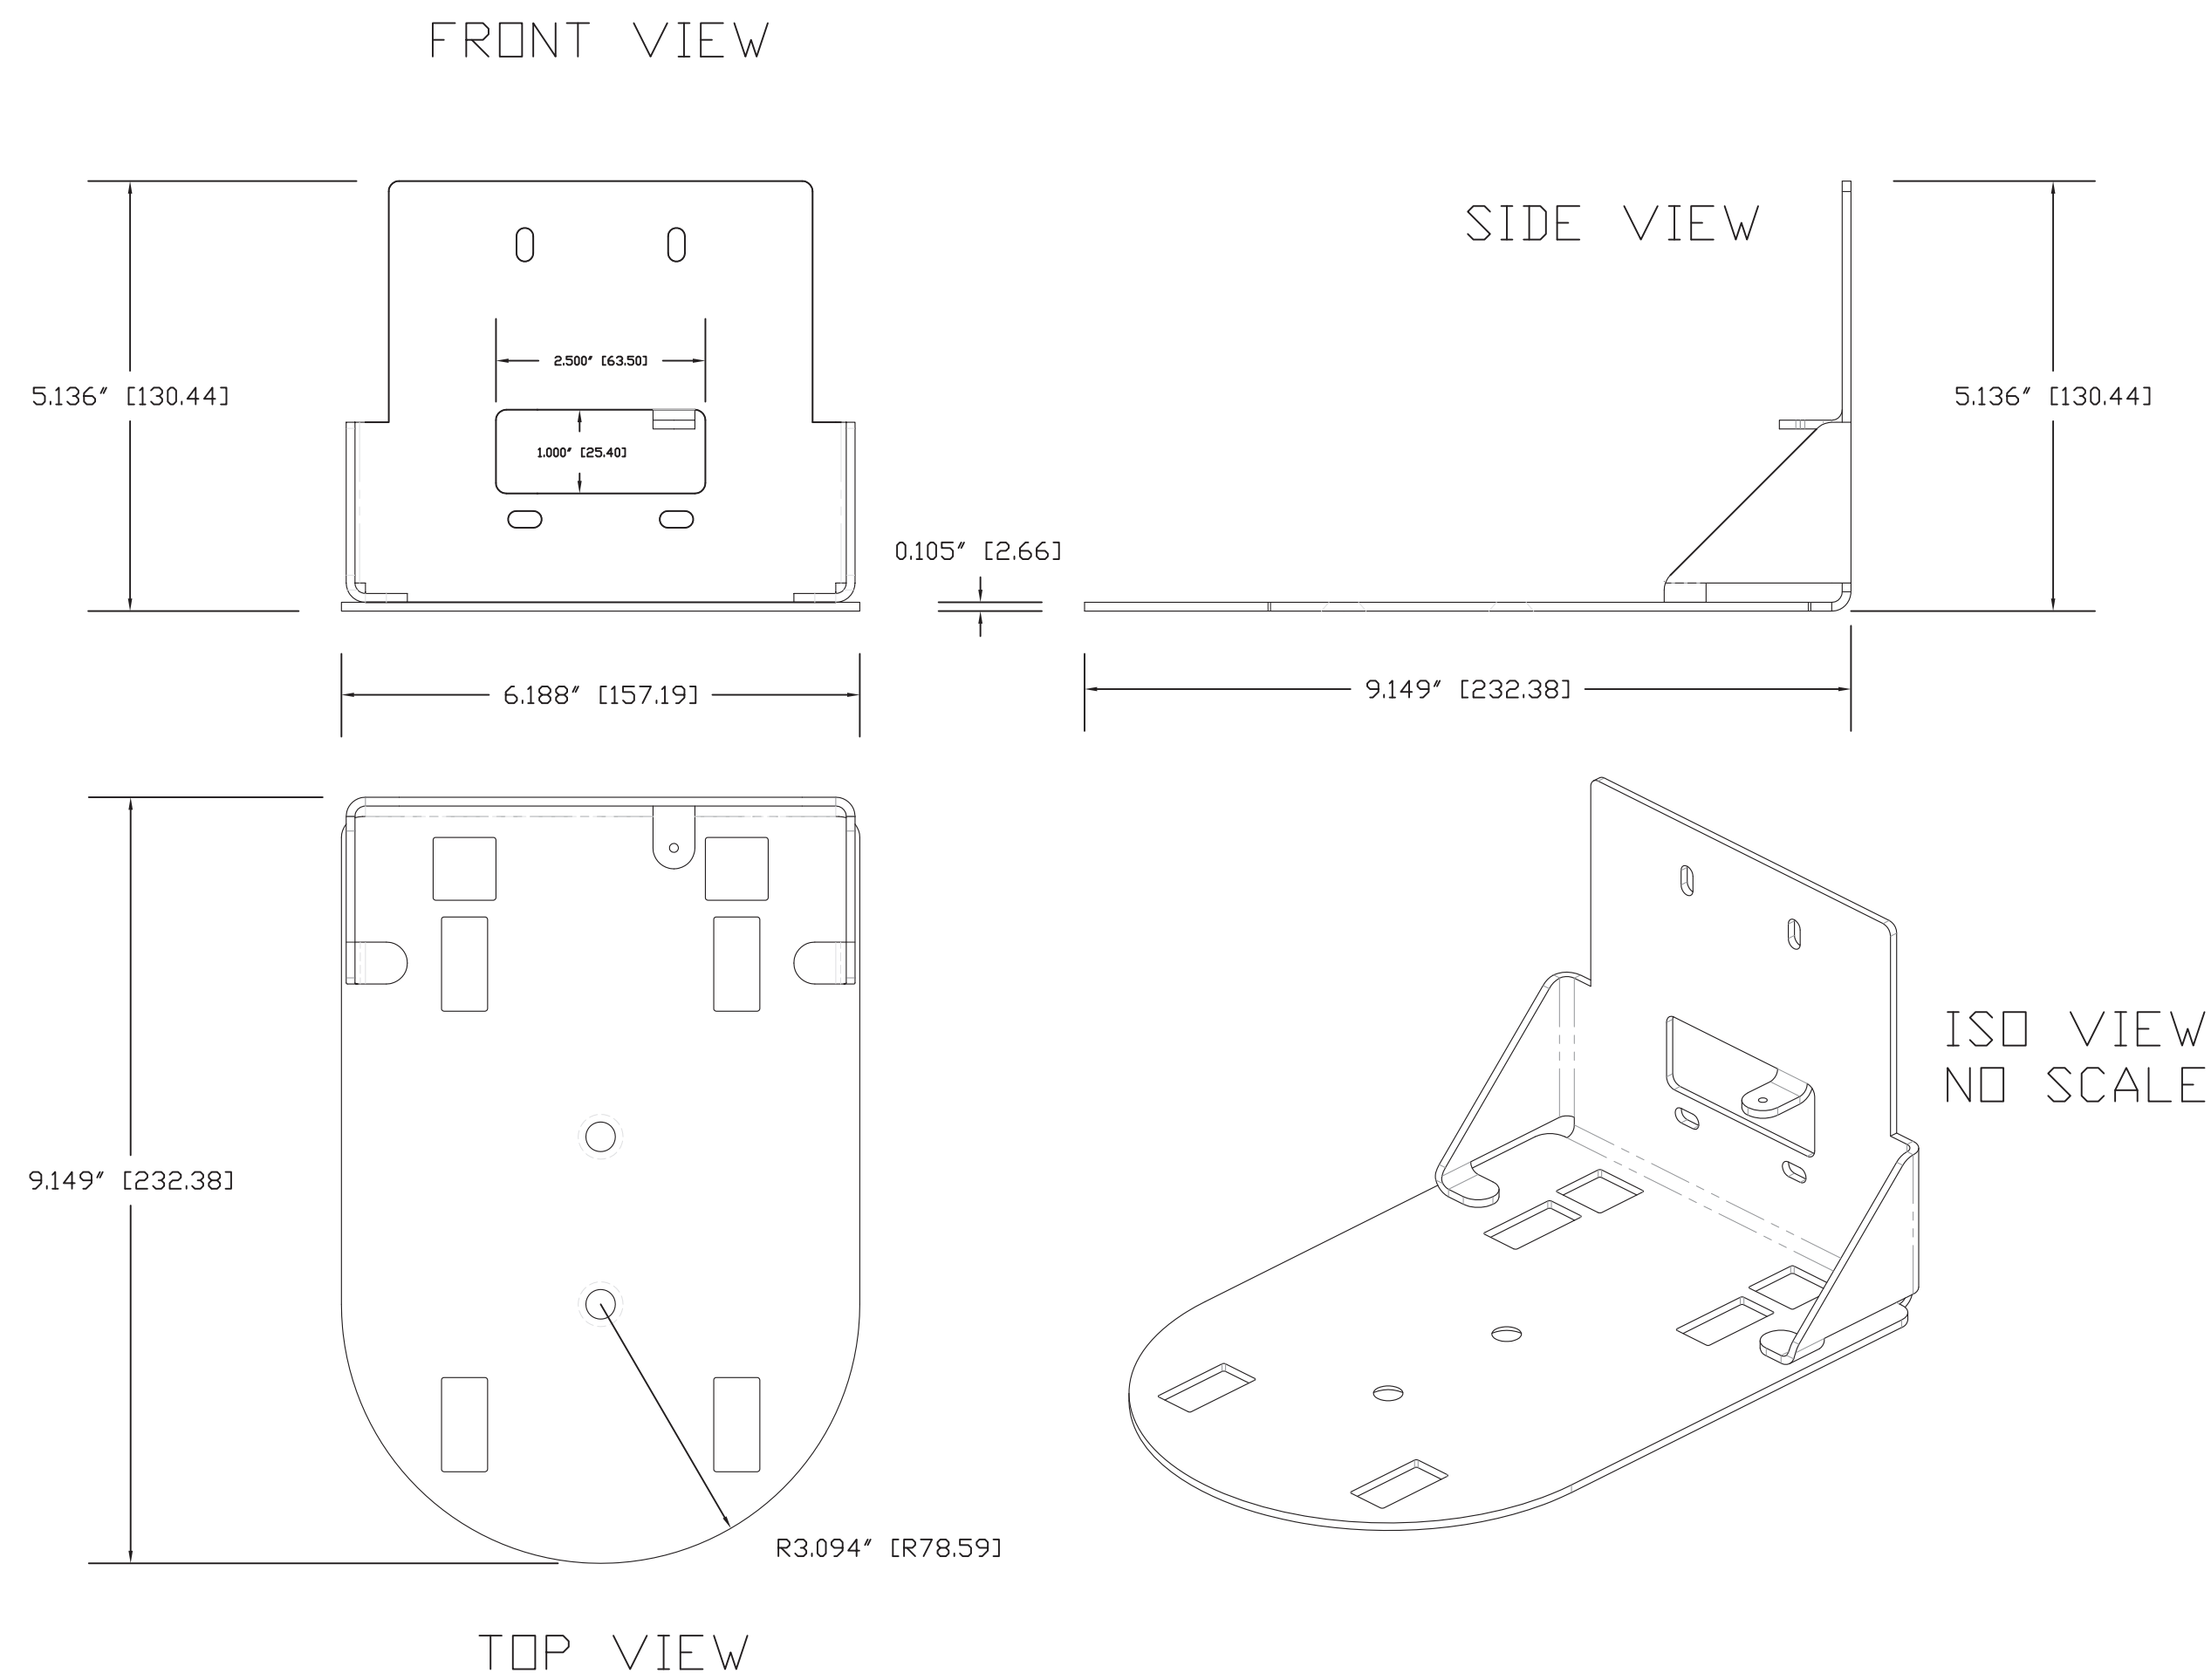

METAL WALL MOUNT

MOUNT COVER - BOTTOM

TALL REAR COVER
HD-18, HD-18W, HD-19, HD-19W

CONCEAL MOUNT SIDE VIEW
TALL REAR COVER

FITS: HD-18, HD-18W, HD-19 & HD-19W

SHORT REAR COVER
HD-22, HD-30, HD-USB, HD-20

CONCEAL MOUNT SIDE VIEW
SHORT REAR COVER

FITS: HD-22, HD-30, HD-USB & HD-20

vaddio		GENERAL NOTES: DIMENSIONS ARE IN INCHES (mm) UNLESS OTHERWISE NOTED. DO NOT DISTRIBUTE WITHOUT EXPRESS WRITTEN PERMISSION OF VADDIO. DUE TO OUR CONTINUING EFFORTS TO ENHANCE OUR PRODUCTS, WE RESERVE THE RIGHT TO CHANGE SPECIFICATIONS WITHOUT PRIOR NOTICE OR OBLIGATION.	
CONCEAL WALL MOUNT FOR VADDIO PTZ CAMERAS			
For PowerVIEW HD-22/HD-30, ClearVIEW HD-18/HD-19/HD-20 and HD-USB			
DRAWN RAR/WLF	CHECKED	APPROVED RAR	DATE 08/30/2013
THIS DRAWING, INCLUDING ALL SUBJECT MATTERS INDICATED THEREON OR DERIVED THEREFROM, COMPRISES PROPRIETARY INFORMATION AND IS THE EXPRESS PROPERTY OF VADDIO. All Rights Reserved - Copyright 2013			
MATERIALS PC ABS GP-7001/1001 12 GAUGE CRS - BLK PC	SCALE 1:2	DRAWING No. 2100-20X	REV A
COMMENTS Customer Spec Drawing	SIZE D		