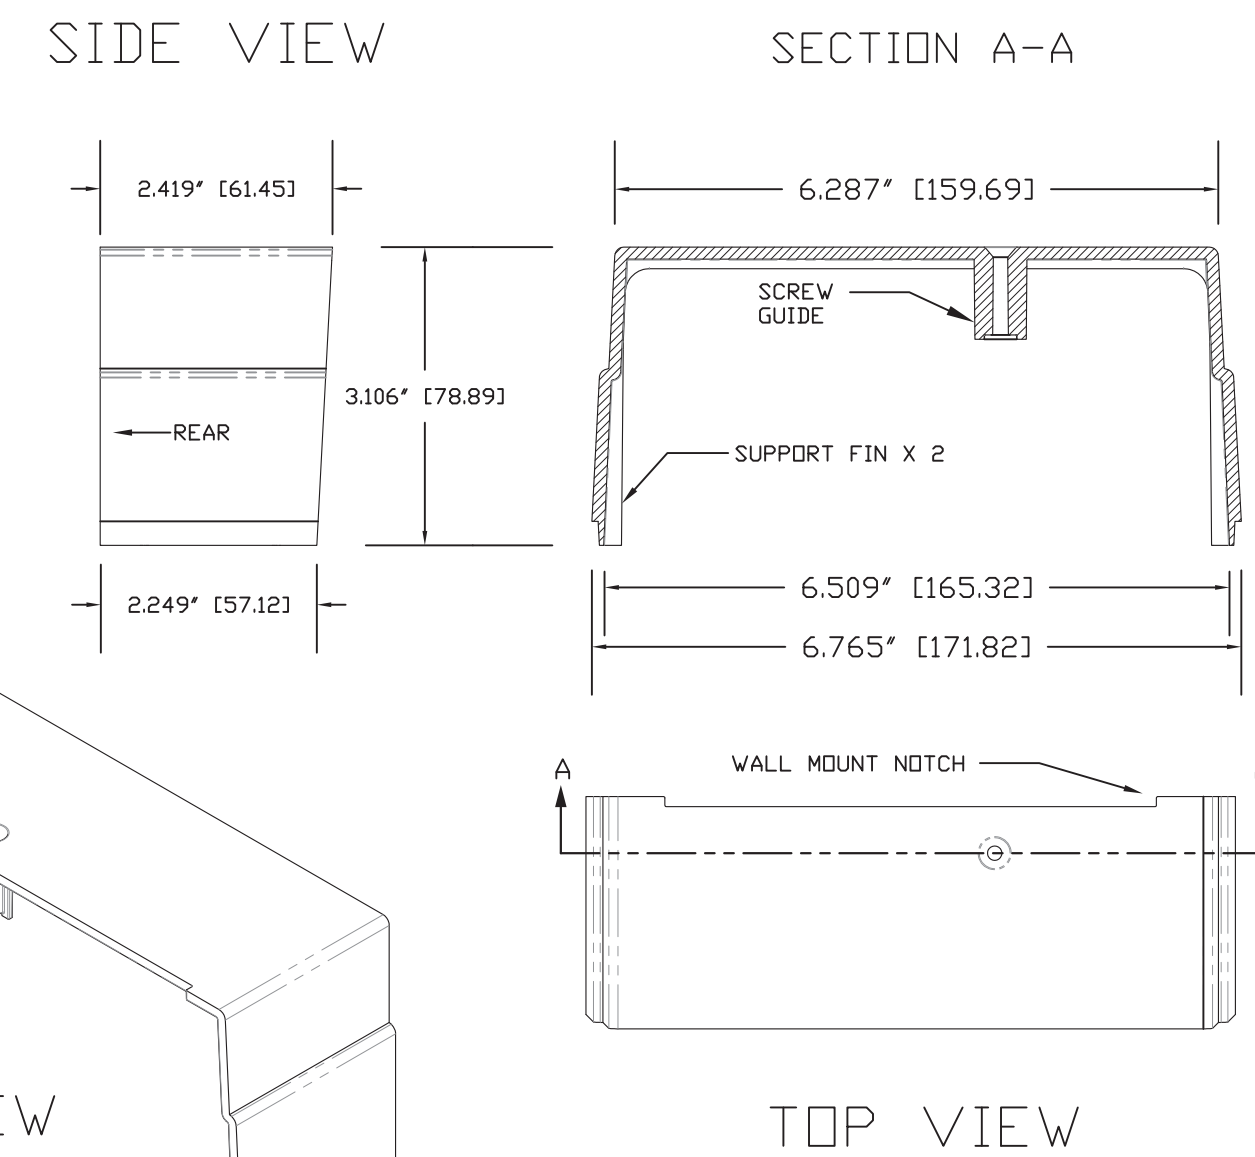

METAL WALL MOUNT

MOUNT COVER - BOTTOM

TALL REAR COVER
HD-18, HD-18W, HD-19, HD-19W

CONCEAL MOUNT SIDE VIEW
TALL REAR COVER

FITS: HD-18, HD-18W, HD-19 & HD-19W

SHORT REAR COVER
HD-22, HD-30, HD-USB, HD-20

CONCEAL MOUNT SIDE VIEW
SHORT REAR COVER

FITS: HD-22, HD-30, HD-USB & HD-20

vaddio		GENERAL NOTES: DIMENSIONS ARE IN INCHES (mm) UNLESS OTHERWISE NOTED. DO NOT DISTRIBUTE WITHOUT EXPRESS WRITTEN PERMISSION OF VADDIO. DUE TO OUR CONTINUING EFFORTS TO ENHANCE OUR PRODUCTS, WE RESERVE THE RIGHT TO CHANGE SPECIFICATIONS WITHOUT PRIOR NOTICE OR OBLIGATION.	
CONCEAL WALL MOUNT FOR VADDIO PTZ CAMERAS			
For PowerVIEW HD-22/HD-30, ClearVIEW HD-18/HD-19/HD-20 and HD-USB			
DRAWN RAR/WLF	CHECKED	APPROVED RAR	DATE 08/30/2013
THIS DRAWING, INCLUDING ALL SUBJECT MATTERS INDICATED THEREON OR DERIVED THEREFROM, COMPRISES PROPRIETARY INFORMATION AND IS THE EXPRESS PROPERTY OF VADDIO. All Rights Reserved - Copyright 2013			
MATERIALS PC ABS GP-7001/1001 12 GAUGE CRS - BLK PC	SCALE 1:2	DRAWING No. 2100-20X	REV A
COMMENTS Customer Spec Drawing	SIZE D		