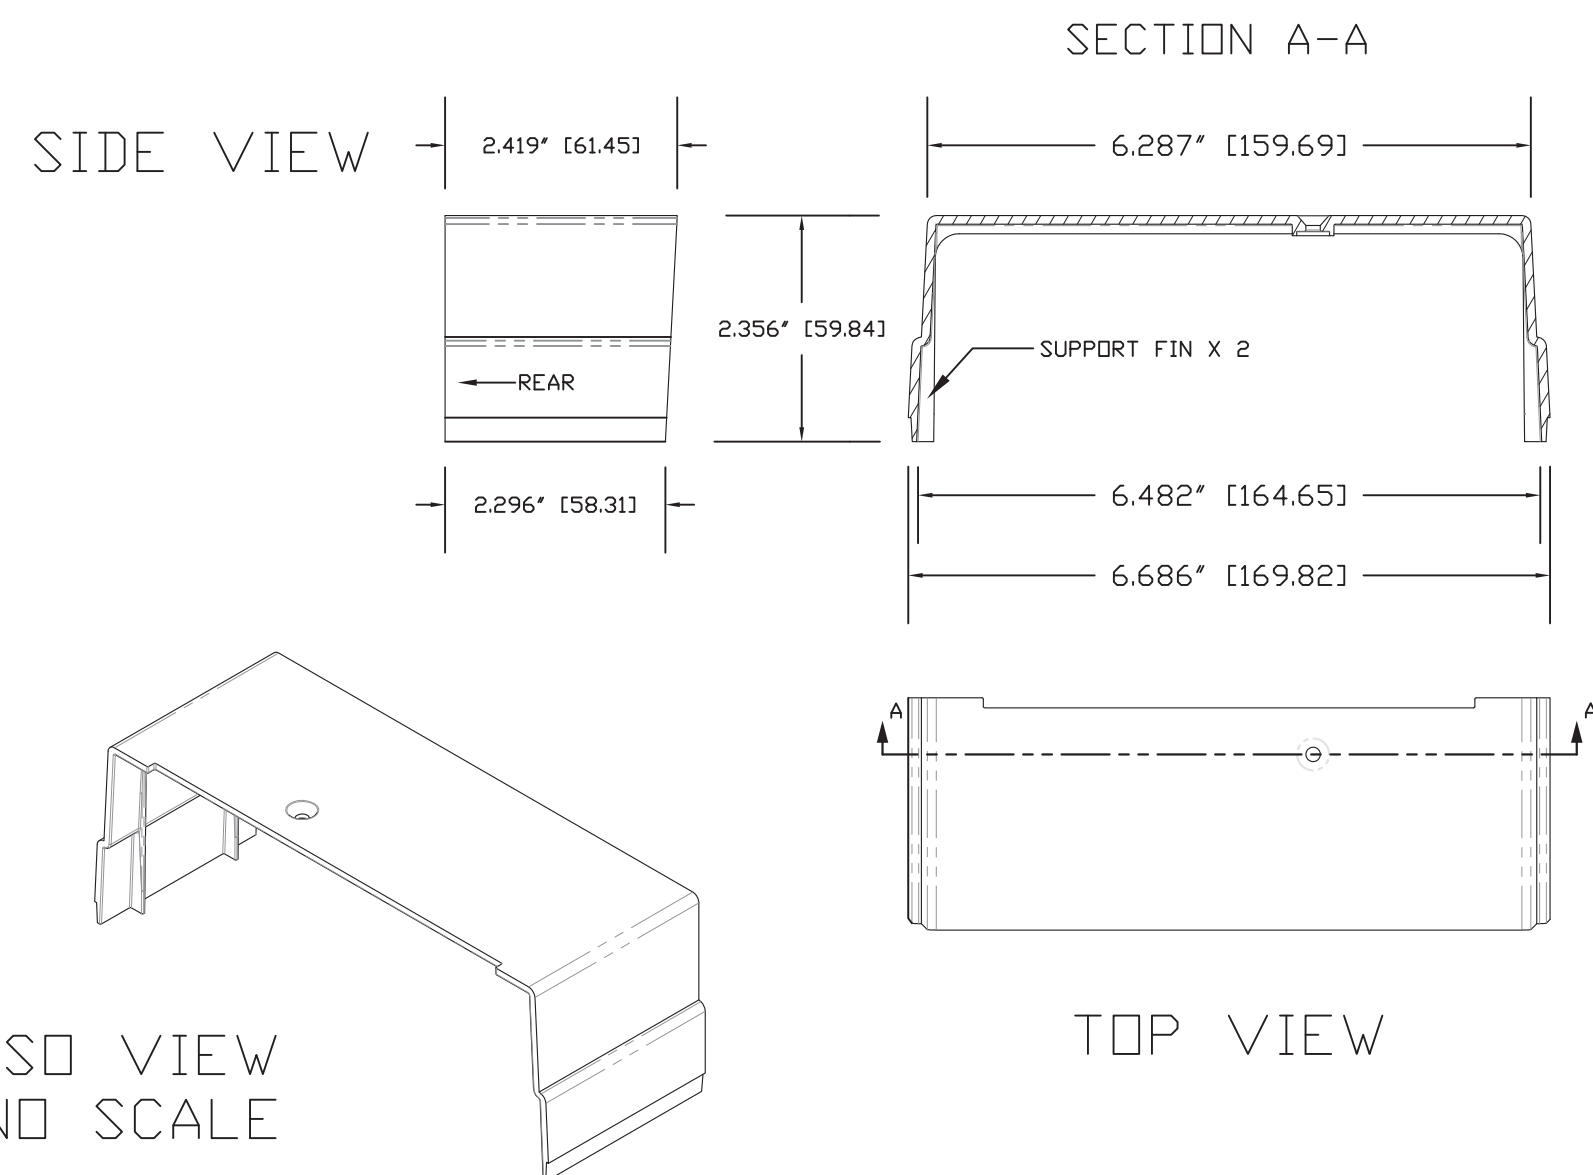

METAL WALL MOUNT

MOUNT COVER - BOTTOM

TALL REAR COVER
HD-18, HD-18W, HD-19, HD-19W

CONCEAL MOUNT SIDE VIEW
TALL REAR COVER

FITS: HD-18, HD-18W, HD-19 & HD-19W

SHORT REAR COVER
HD-22, HD-30, HD-USB, HD-20

CONCEAL MOUNT SIDE VIEW
SHORT REAR COVER

FITS: HD-22, HD-30, HD-USB & HD-20

vaddio		GENERAL NOTES: DIMENSIONS ARE IN INCHES (mm) UNLESS OTHERWISE NOTED. DO NOT DISTRIBUTE WITHOUT EXPRESS WRITTEN PERMISSION OF VADDIO. DUE TO OUR CONTINUING EFFORTS TO ENHANCE OUR PRODUCTS, WE RESERVE THE RIGHT TO CHANGE SPECIFICATIONS WITHOUT PRIOR NOTICE OR OBLIGATION.	
CONCEAL WALL MOUNT FOR VADDIO PTZ CAMERAS			
For PowerVIEW HD-22/HD-30, ClearVIEW HD-18/HD-19/HD-20 and HD-USB			
DRAWN RAR/WLF	CHECKED	APPROVED RAR	DATE 08/30/2013
THIS DRAWING, INCLUDING ALL SUBJECT MATTERS INDICATED THEREON OR DERIVED THEREFROM, COMPRISES PROPRIETARY INFORMATION AND IS THE EXPRESS PROPERTY OF VADDIO. All Rights Reserved - Copyright 2013			
MATERIALS PC ABS GP-7001/1001 12 GAUGE CRS - BLK PC	SCALE 1:2	DRAWING No. 2100-20X	REV A
COMMENTS Customer Spec Drawing	SIZE D		