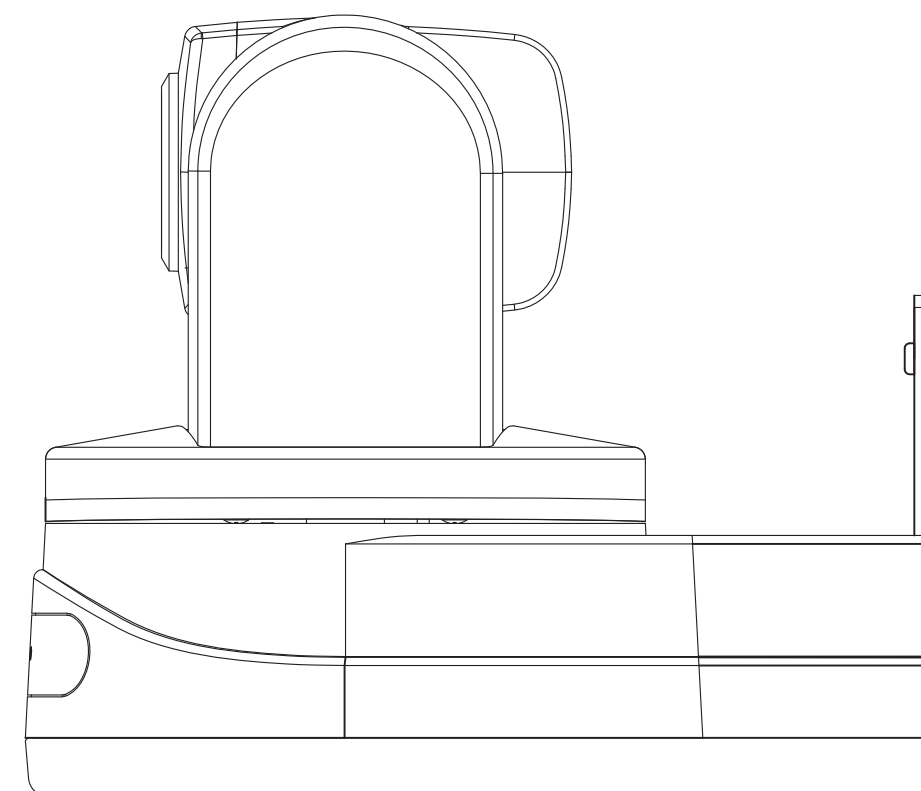

METAL WALL MOUNT

MOUNT COVER - BOTTOM

TALL REAR COVER
HD-18, HD-18W, HD-19, HD-19W

CONCEAL MOUNT SIDE VIEW
TALL REAR COVER

FITS: HD-18, HD-18W, HD-19 & HD-19W

SHORT REAR COVER
HD-22, HD-30, HD-USB, HD-20

CONCEAL MOUNT SIDE VIEW
SHORT REAR COVER

FITS: HD-22, HD-30, HD-USB & HD-20

vaddio		GENERAL NOTES: DIMENSIONS ARE IN INCHES (mm) UNLESS OTHERWISE NOTED. DO NOT DISTRIBUTE WITHOUT EXPRESS WRITTEN PERMISSION OF VADDIO. DUE TO OUR CONTINUING EFFORTS TO ENHANCE OUR PRODUCTS, WE RESERVE THE RIGHT TO CHANGE SPECIFICATIONS WITHOUT PRIOR NOTICE OR OBLIGATION.	
CONCEAL WALL MOUNT FOR VADDIO PTZ CAMERAS			
For PowerVIEW HD-22/HD-30, ClearVIEW HD-18/HD-19/HD-20 and HD-USB			
DRAWN RAR/WLF	CHECKED	APPROVED RAR	DATE 08/30/2013
THIS DRAWING, INCLUDING ALL SUBJECT MATTERS INDICATED THEREON OR DERIVED THEREFROM, COMPRISES PROPRIETARY INFORMATION AND IS THE EXPRESS PROPERTY OF VADDIO. All Rights Reserved - Copyright 2013			
MATERIALS PC ABS GP-7001/1001 12 GAUGE CRS - BLK PC	SCALE 1:2	DRAWING No. 2100-20X	REV A
COMMENTS Customer Spec Drawing	SIZE D		