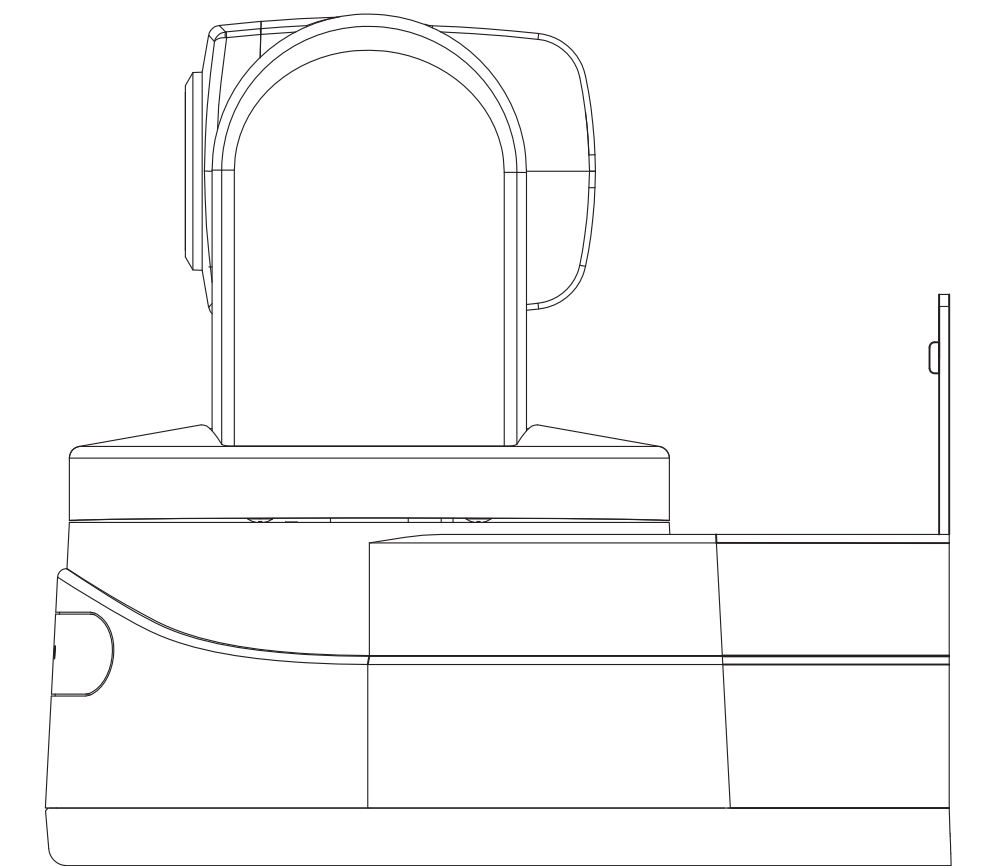

METAL WALL MOUNT

MOUNT COVER - BOTTOM

TALL REAR COVER
HD-18, HD-18W, HD-19, HD-19W

CONCEAL MOUNT SIDE VIEW
TALL REAR COVER

FITS: HD-18, HD-18W, HD-19 & HD-19W

SHORT REAR COVER
HD-22, HD-30, HD-USB, HD-20

CONCEAL MOUNT SIDE VIEW
SHORT REAR COVER

FITS: HD-22, HD-30, HD-USB & HD-20

vaddio		GENERAL NOTES: DIMENSIONS ARE IN INCHES (mm) UNLESS OTHERWISE NOTED. DO NOT DISTRIBUTE WITHOUT EXPRESS WRITTEN PERMISSION OF VADDIO. DUE TO OUR CONTINUING EFFORTS TO ENHANCE OUR PRODUCTS, WE RESERVE THE RIGHT TO CHANGE SPECIFICATIONS WITHOUT PRIOR NOTICE OR OBLIGATION.	
CONCEAL WALL MOUNT FOR VADDIO PTZ CAMERAS			
For PowerVIEW HD-22/HD-30, ClearVIEW HD-18/HD-19/HD-20 and HD-USB			
DRAWN RAR/WLF	CHECKED	APPROVED RAR	DATE 08/30/2013
THIS DRAWING, INCLUDING ALL SUBJECT MATTERS INDICATED THEREON OR DERIVED THEREFROM, COMPRISES PROPRIETARY INFORMATION AND IS THE EXPRESS PROPERTY OF VADDIO. All Rights Reserved - Copyright 2013			
MATERIALS PC ABS GP-7001/1001 12 GAUGE CRS - BLK PC	SCALE 1:2	DRAWING No. 2100-20X	REV A
COMMENTS Customer Spec Drawing	SIZE D		