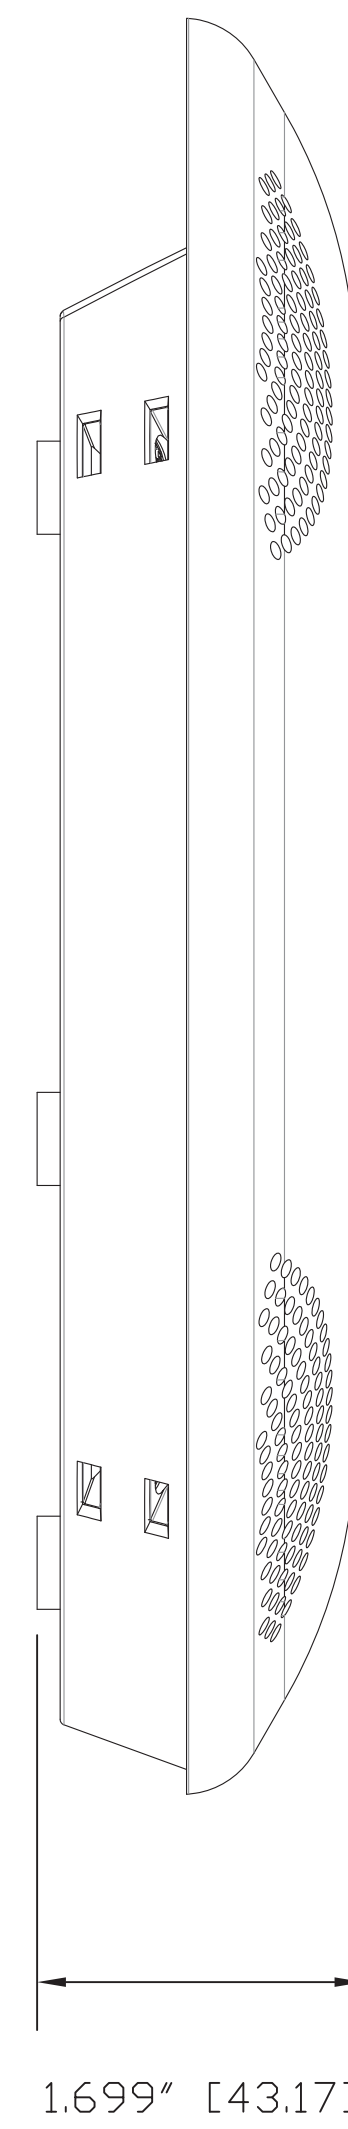

TOP VIEW

SIDE VIEW

BOTTOM VIEW

SIDE VIEW - FRONT

SIDE VIEW - CONNECTORS

vaddio		<small>GENERAL NOTES: DIMENSIONS ARE IN INCHES (mm) UNLESS OTHERWISE NOTED. DO NOT DISTRIBUTE WITHOUT EXPRESS WRITTEN PERMISSION OF VADDIO. DUE TO OUR CONTINUING EFFORTS TO ENHANCE OUR PRODUCTS, WE RESERVE THE RIGHT TO CHANGE SPECIFICATIONS WITHOUT PRIOR NOTICE OR OBLIGATION.</small>	
998-8800-300 BaseSTATION Dock			
BaseSTATION Dock with 4-AEC Mics, Dial Pad and User Interface			
DRAWN RAR	CHECKED	APPROVED RAR	DATE 10/21/2014 SD: 68270.7
<small>THIS DRAWING, INCLUDING ALL SUBJECT MATTERS INDICATED THEREON OR DERIVED THEREFROM, COMPRISES PROPRIETARY INFORMATION AND IS THE EXPRESS PROPERTY OF VADDIO. All Rights Reserved - Copyright 2013</small>			
MATERIALS <small>Various Materials that are hard to pronounce or remember (like plastic and metal)</small>	SCALE 1:1	DRAWING No. 8800-300	REV A
COMMENTS <small>Thermal Conversion Sustainer (TCS) - Not Included</small>	SIZE D		