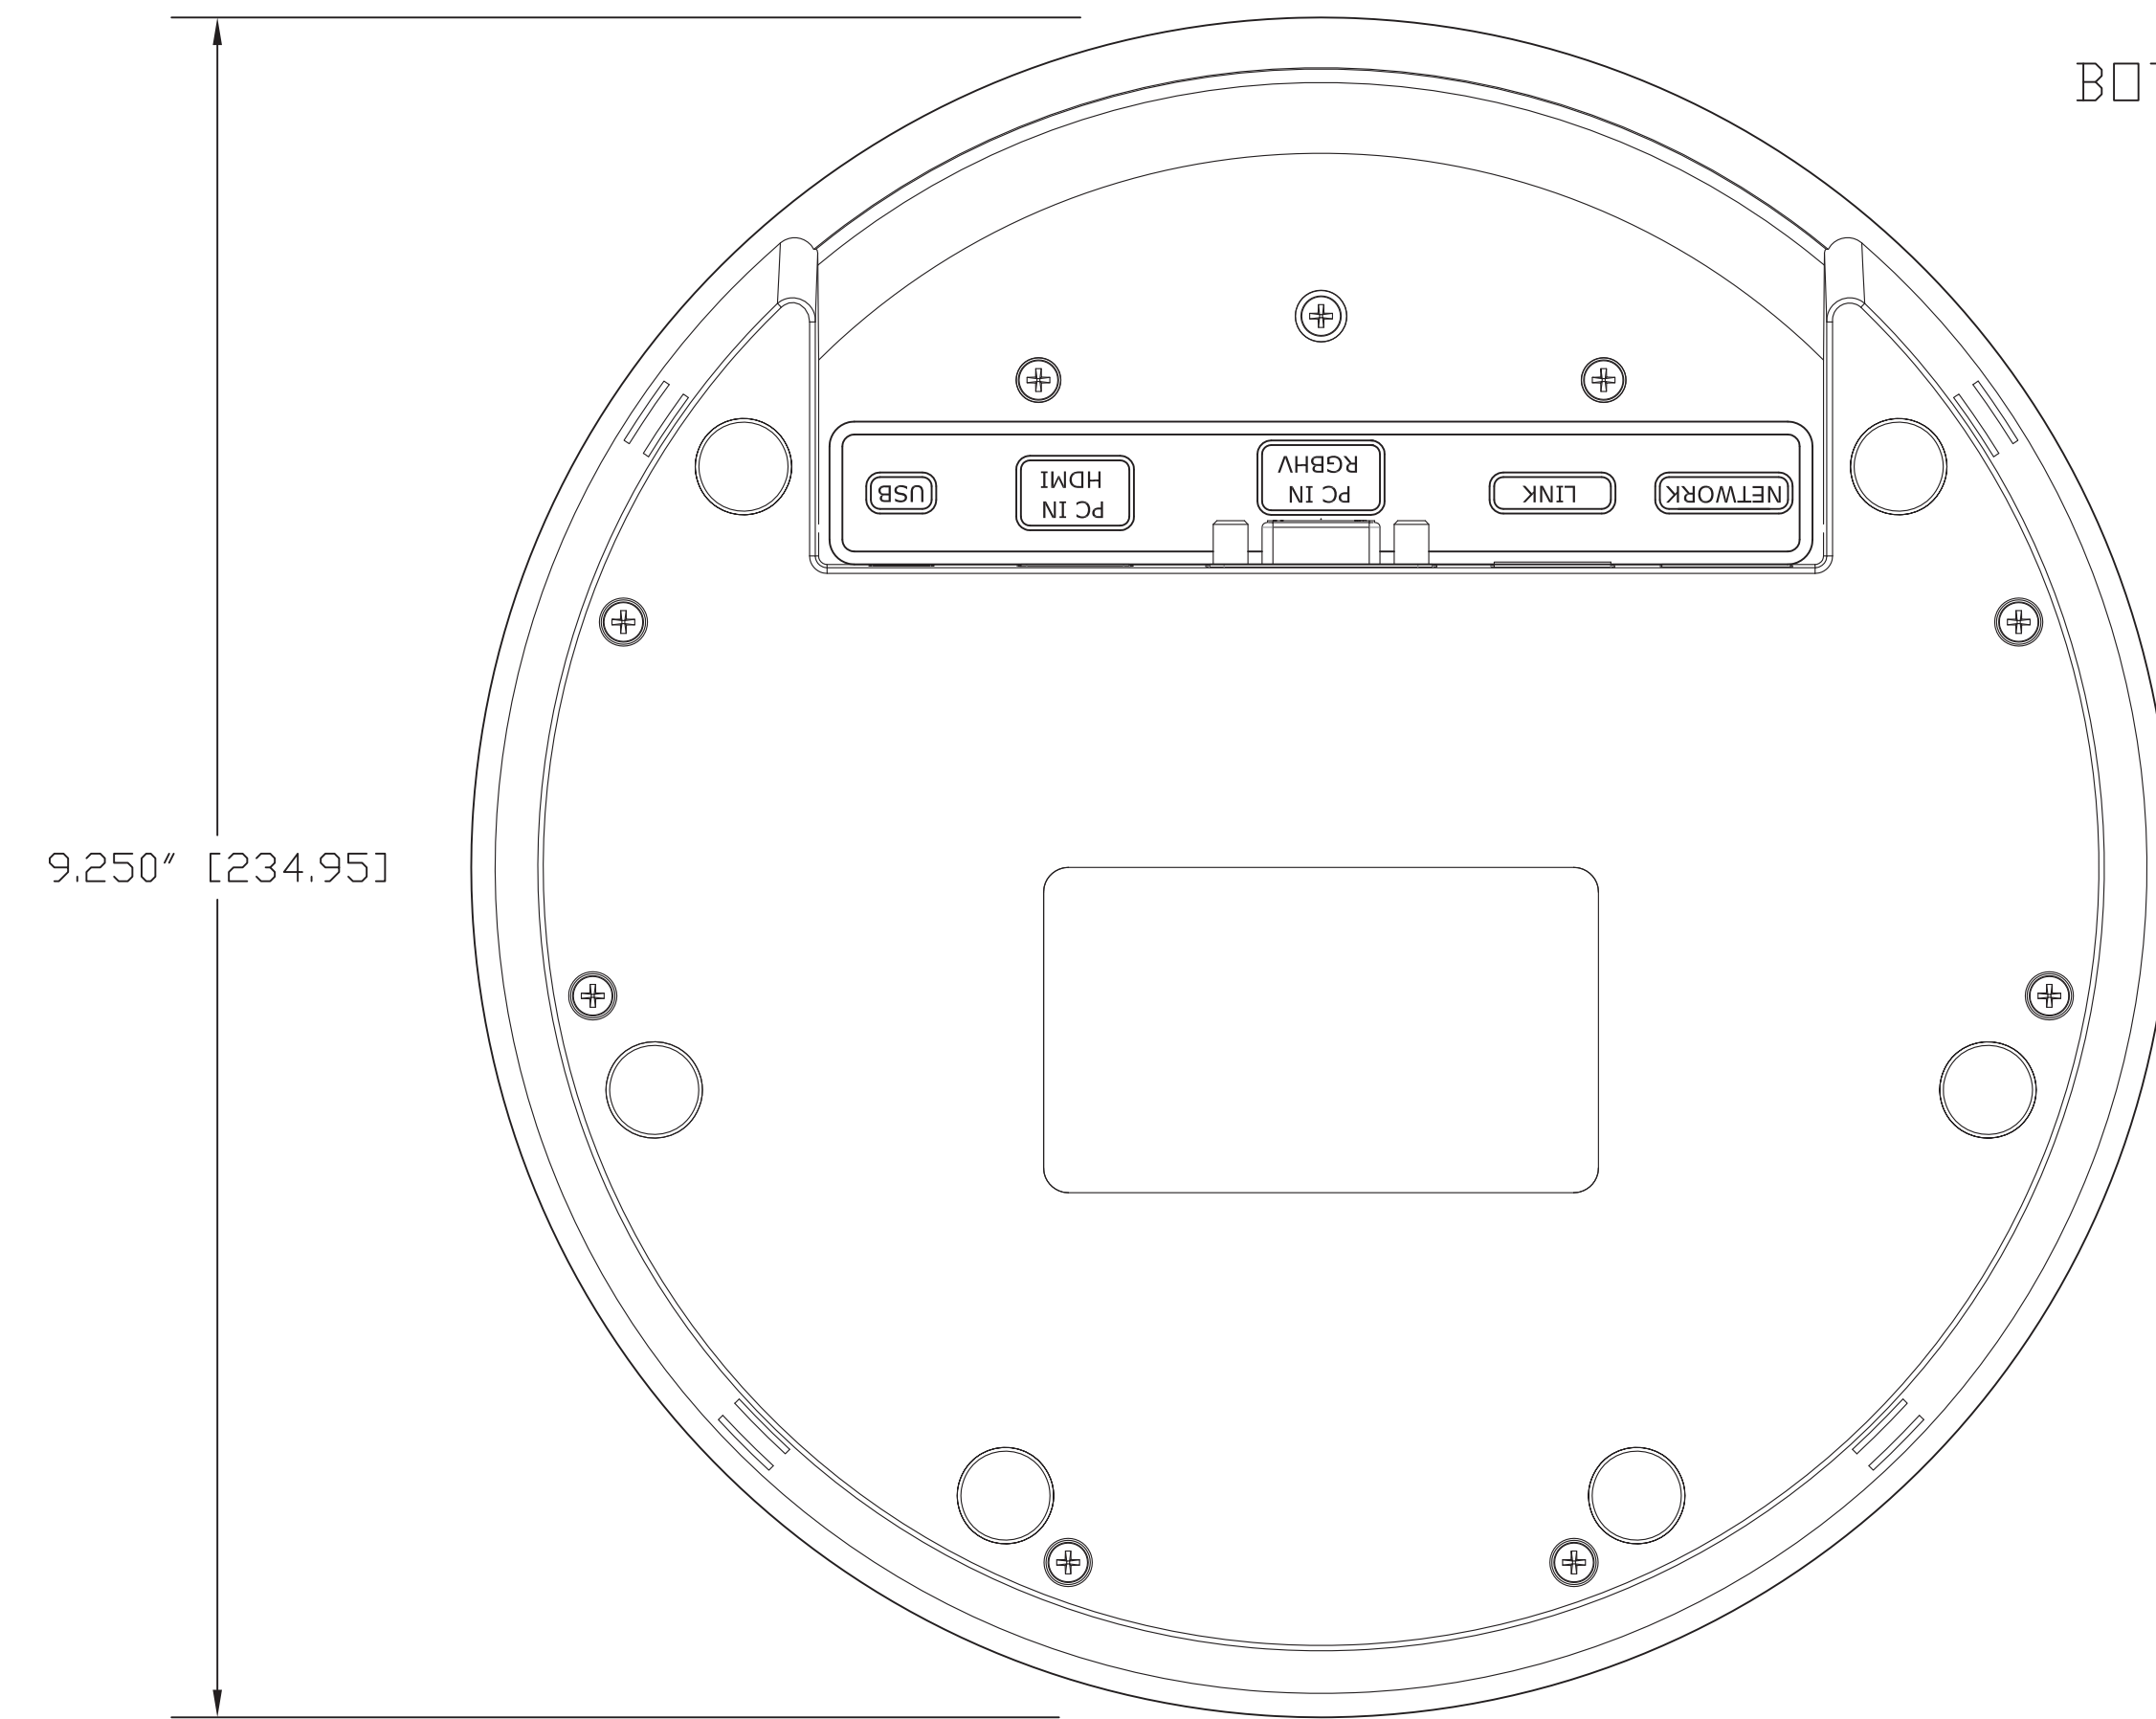

TOP VIEW

SIDE VIEW

BOTTOM VIEW

SIDE VIEW - FRONT

SIDE VIEW - CONNECTORS

vaddio		<small>GENERAL NOTES: DIMENSIONS ARE IN INCHES (mm) UNLESS OTHERWISE NOTED. DO NOT DISTRIBUTE WITHOUT EXPRESS WRITTEN PERMISSION OF VADDIO. DUE TO OUR CONTINUING EFFORTS TO ENHANCE OUR PRODUCTS, WE RESERVE THE RIGHT TO CHANGE SPECIFICATIONS WITHOUT PRIOR NOTICE OR OBLIGATION.</small>	
998-8800-300 BaseSTATION Dock			
BaseSTATION Dock with 4-AEC Mics, Dial Pad and User Interface			
DRAWN RAR	CHECKED	APPROVED RAR	DATE 10/21/2014 SD: 68270.7
<small>THIS DRAWING, INCLUDING ALL SUBJECT MATTERS INDICATED THEREON OR DERIVED THEREFROM, COMPRISES PROPRIETARY INFORMATION AND IS THE EXPRESS PROPERTY OF VADDIO. All Rights Reserved - Copyright 2013</small>			
MATERIALS <small>Various Materials that are hard to pronounce or remember (like plastic and metal)</small>	SCALE 1:1	DRAWING No. 8800-300	REV A
COMMENTS <small>Thermal Conversion Sustainer (TCS) - Not Included</small>	SIZE D		