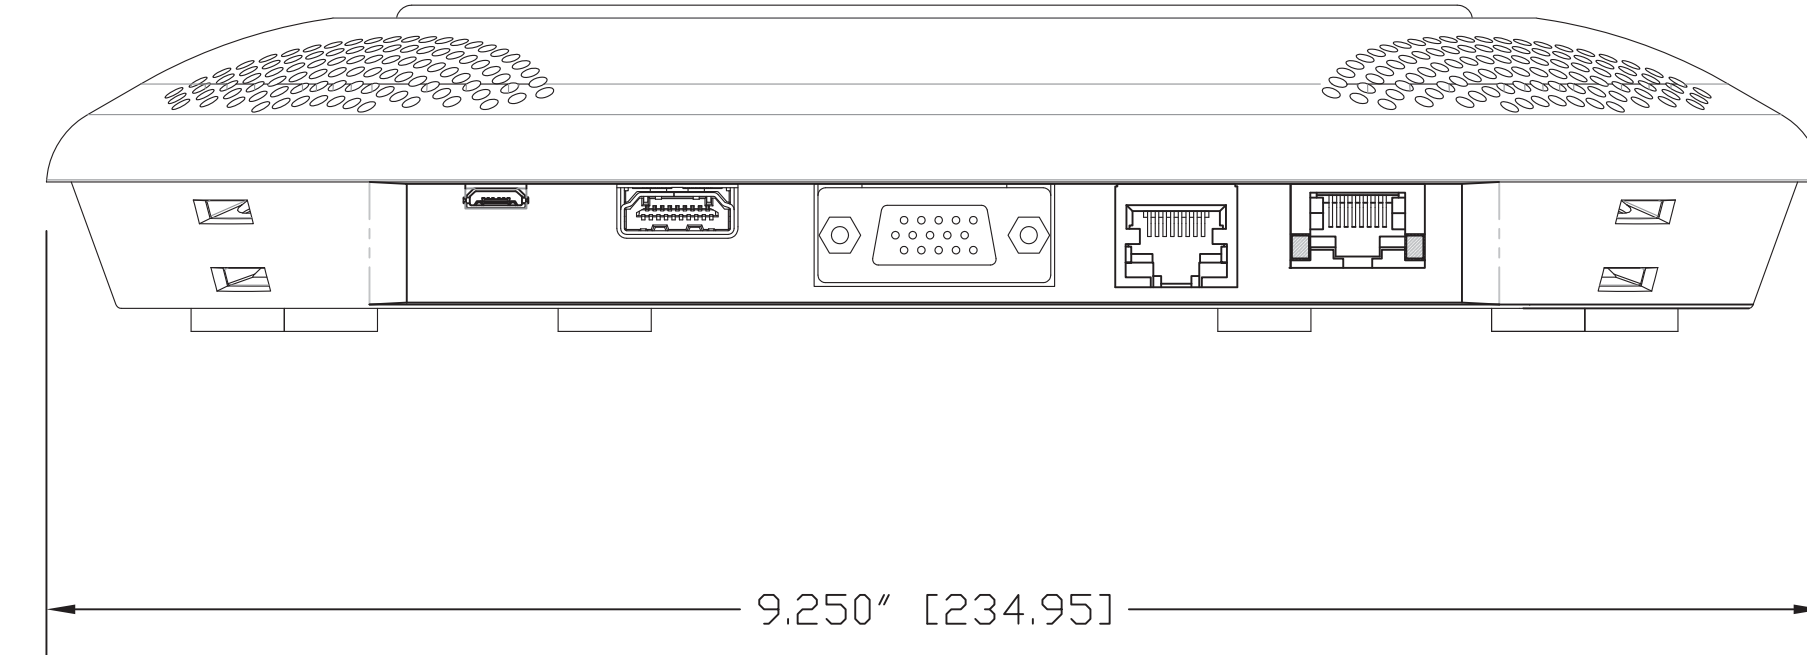

TOP VIEW

SIDE VIEW

BOTTOM VIEW

SIDE VIEW - FRONT

SIDE VIEW - CONNECTORS

vaddio		<small>GENERAL NOTES: DIMENSIONS ARE IN INCHES (mm) UNLESS OTHERWISE NOTED. DO NOT DISTRIBUTE WITHOUT EXPRESS WRITTEN PERMISSION OF VADDIO. DUE TO OUR CONTINUING EFFORTS TO ENHANCE OUR PRODUCTS, WE RESERVE THE RIGHT TO CHANGE SPECIFICATIONS WITHOUT PRIOR NOTICE OR OBLIGATION.</small>	
998-8800-300 BaseSTATION Dock			
BaseSTATION Dock with 4-AEC Mics, Dial Pad and User Interface			
DRAWN RAR	CHECKED	APPROVED RAR	DATE 10/21/2014 SD: 68270.7
<small>THIS DRAWING, INCLUDING ALL SUBJECT MATTERS INDICATED THEREON OR DERIVED THEREFROM, COMPRISES PROPRIETARY INFORMATION AND IS THE EXPRESS PROPERTY OF VADDIO. All Rights Reserved - Copyright 2013</small>			
MATERIALS <small>Various Materials that are hard to pronounce or remember (like plastic and metal)</small>	SCALE 1:1	DRAWING No. 8800-300	REV A
COMMENTS <small>Thermal Conversion Sustainer (TCS) - Not Included</small>	SIZE D		