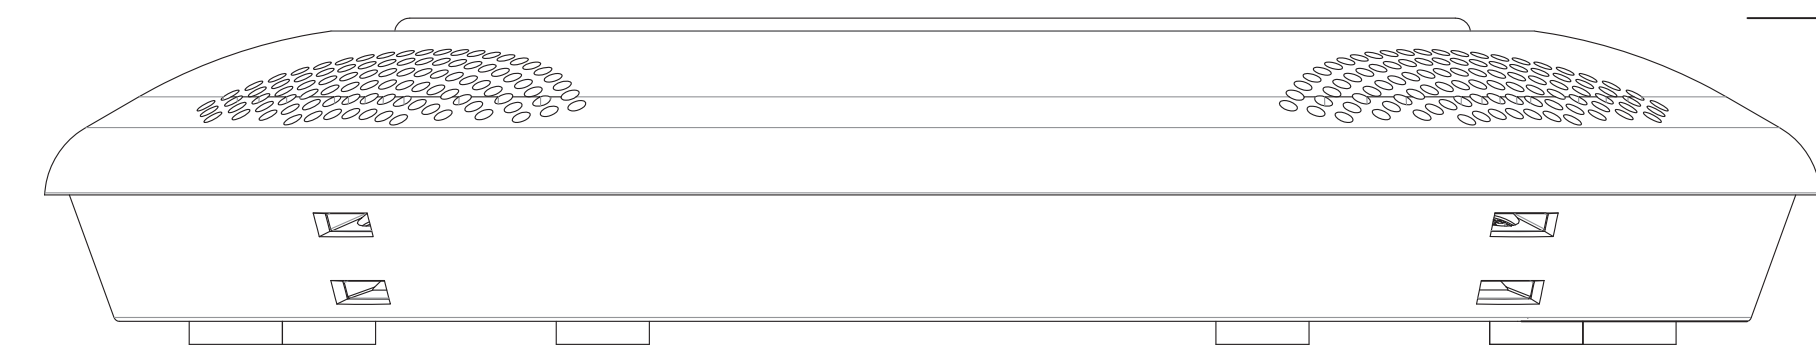

TOP VIEW

SIDE VIEW

BOTTOM VIEW

SIDE VIEW - FRONT

SIDE VIEW - CONNECTORS

vaddio		<small>GENERAL NOTES: DIMENSIONS ARE IN INCHES (mm) UNLESS OTHERWISE NOTED. DO NOT DISTRIBUTE WITHOUT EXPRESS WRITTEN PERMISSION OF VADDIO. DUE TO OUR CONTINUING EFFORTS TO ENHANCE OUR PRODUCTS, WE RESERVE THE RIGHT TO CHANGE SPECIFICATIONS WITHOUT PRIOR NOTICE OR OBLIGATION.</small>	
998-8800-300 BaseSTATION Dock			
BaseSTATION Dock with 4-AEC Mics, Dial Pad and User Interface			
DRAWN RAR	CHECKED	APPROVED RAR	DATE 10/21/2014 SD: 68270.7
<small>THIS DRAWING, INCLUDING ALL SUBJECT MATTERS INDICATED THEREON OR DERIVED THEREFROM, COMPRISES PROPRIETARY INFORMATION AND IS THE EXPRESS PROPERTY OF VADDIO. All Rights Reserved - Copyright 2013</small>			
MATERIALS <small>Various Materials that are hard to pronounce or remember (like plastic and metal)</small>	SCALE 1:1	DRAWING No. 8800-300	REV A
COMMENTS <small>Thermal Conversion Sustainer (TCS) - Not Included</small>	SIZE D		