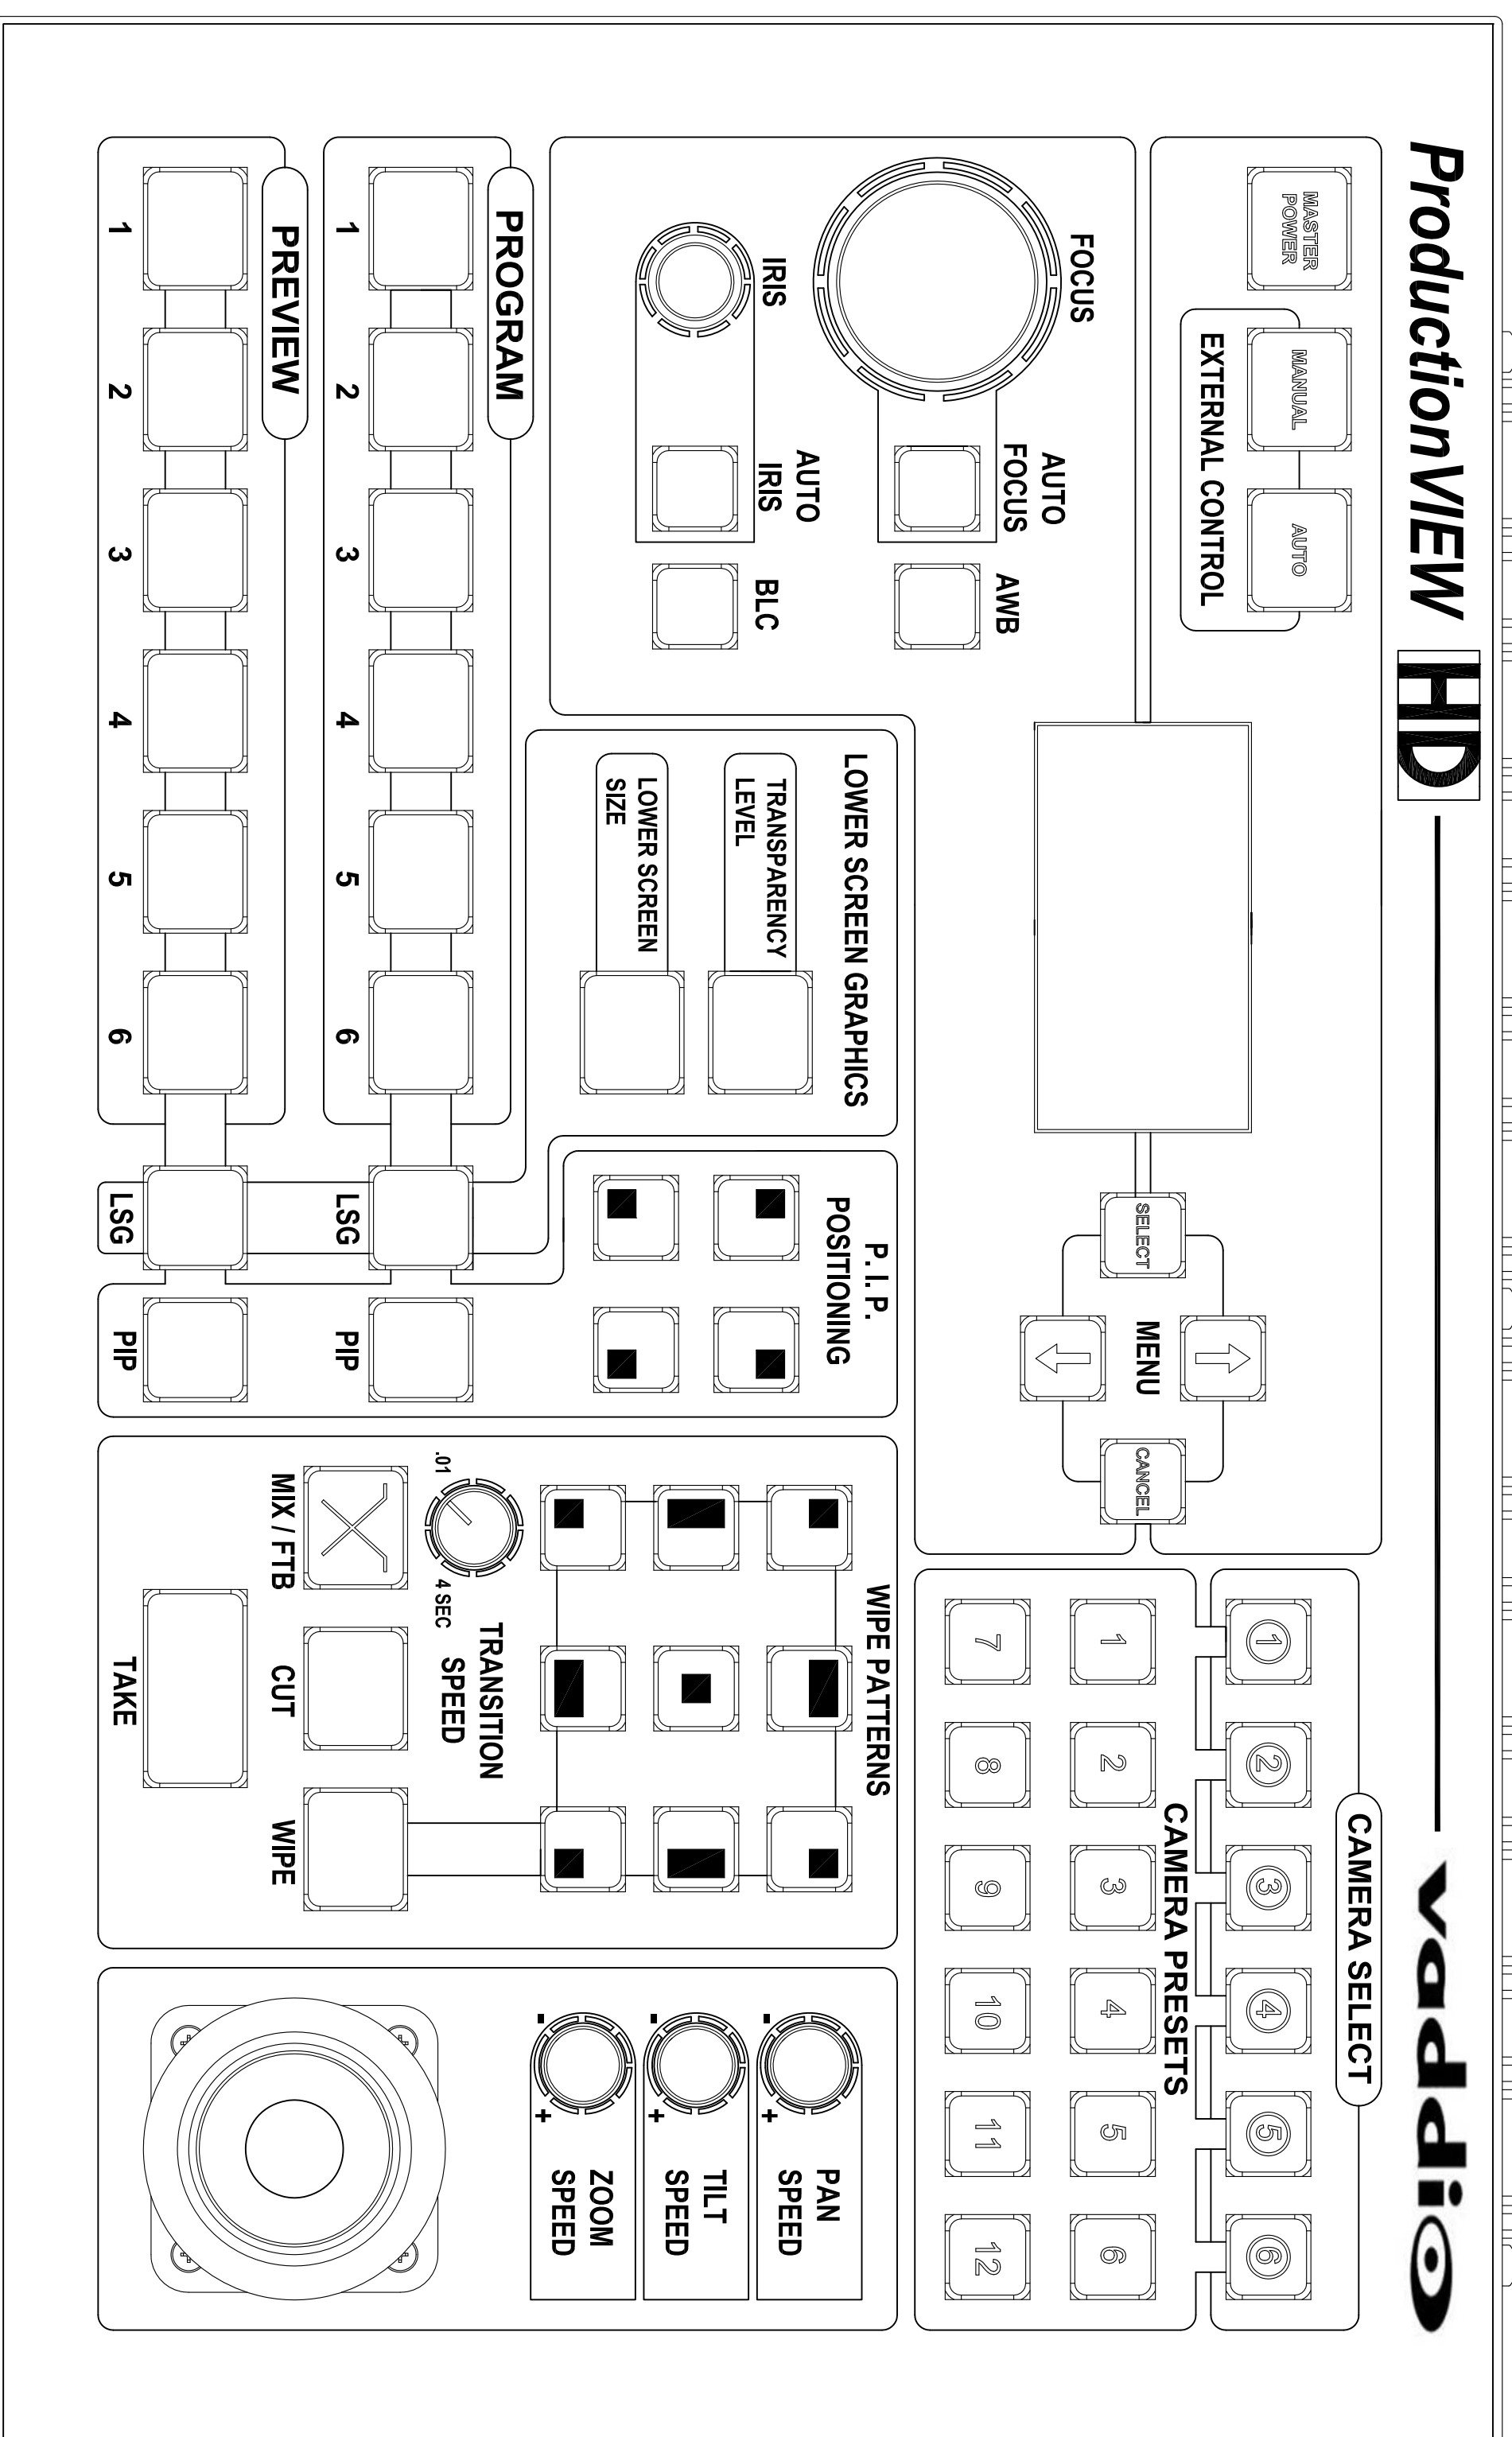

TOP VIEW

REAR VIEW (BACK AND TOP AT 90°)

SIDE VIEW

ProductionView HD VIDEO CONSOLE

999-5600-000 North American Version
999-5600-001 International Version

DRAWN: RAR/WLF CHECKED: RAR APPROVED: RAR DATE: 10/10/2008

FINISH	STEEL	SCALE	1:1	DRAWING No.	PVHDS600	REV	A
	BLACK POWDERCOAT 20K GLOSS	SIZE	D