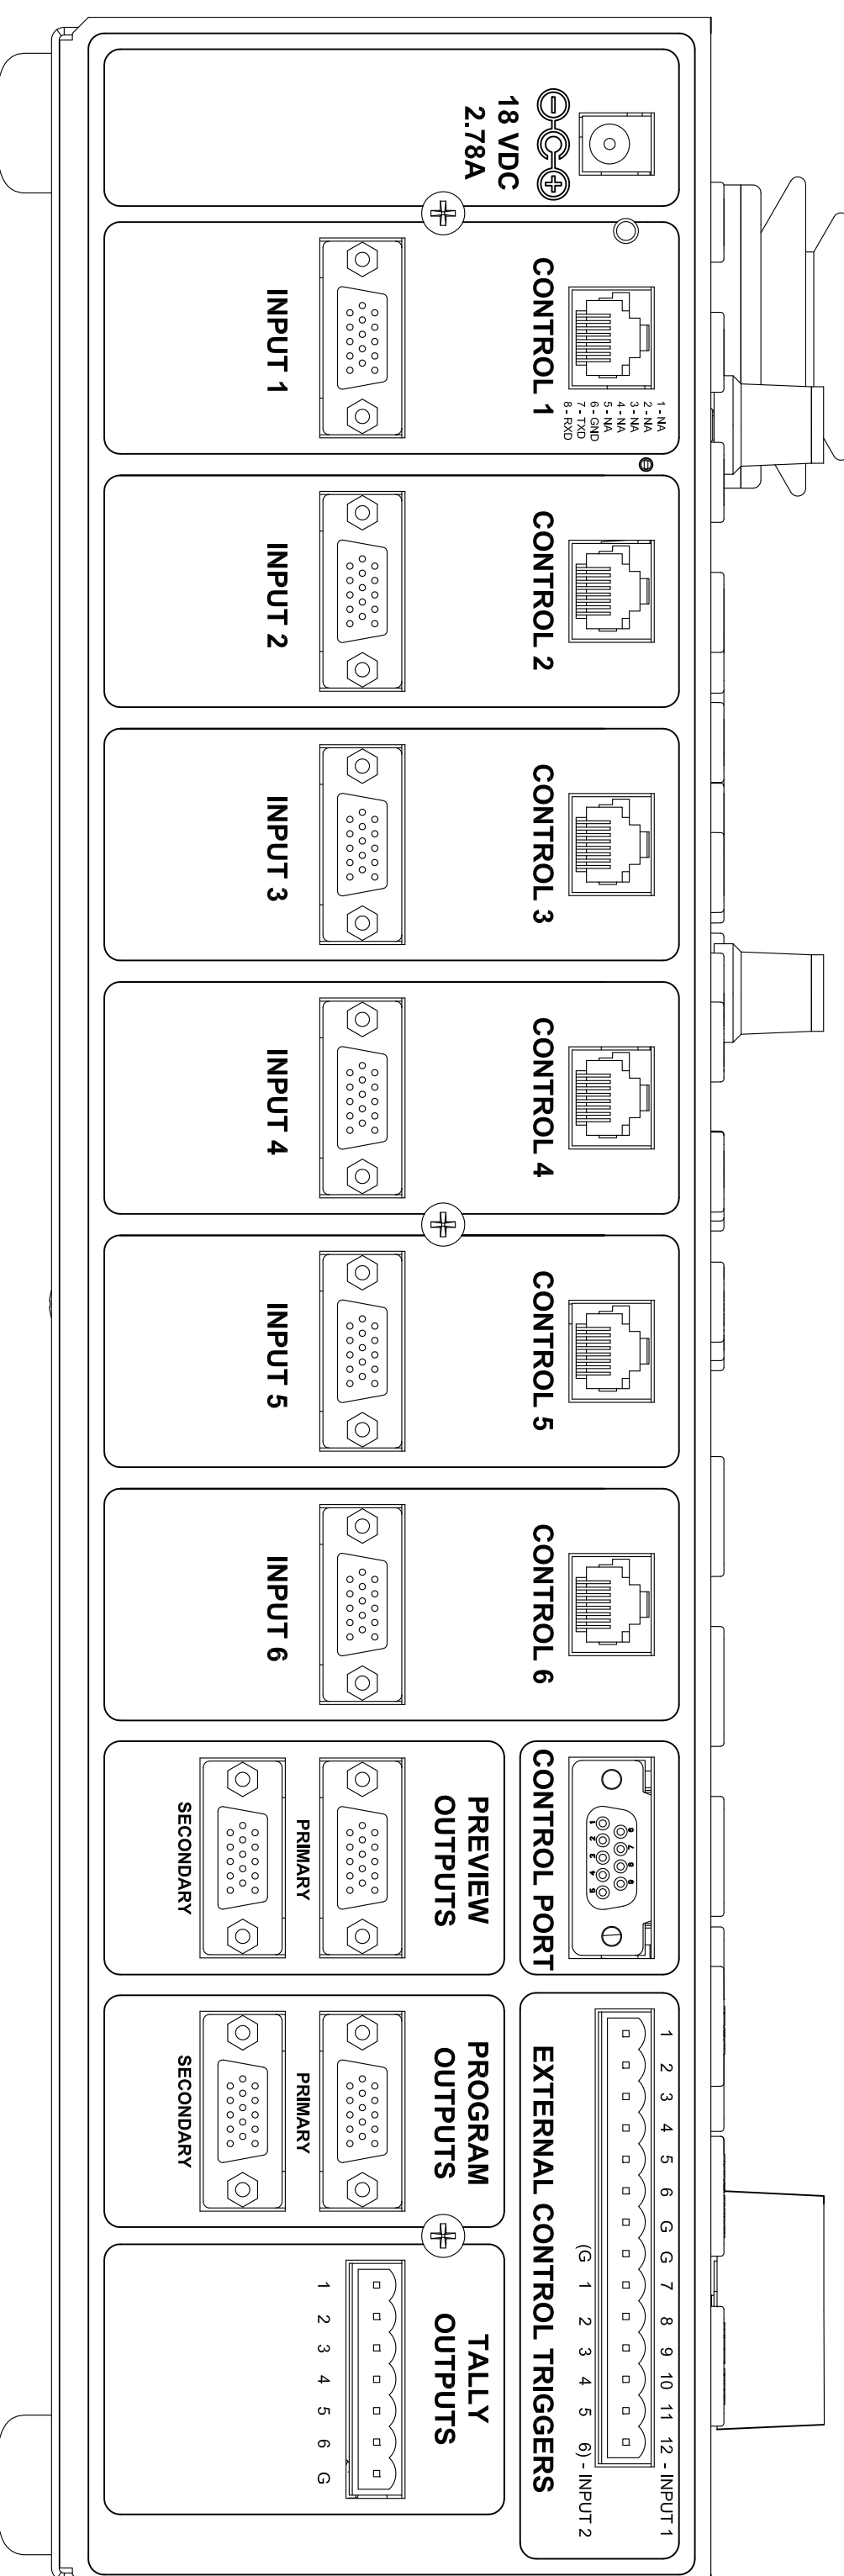

REAR VIEW (BACK AND TOP AT 90°)