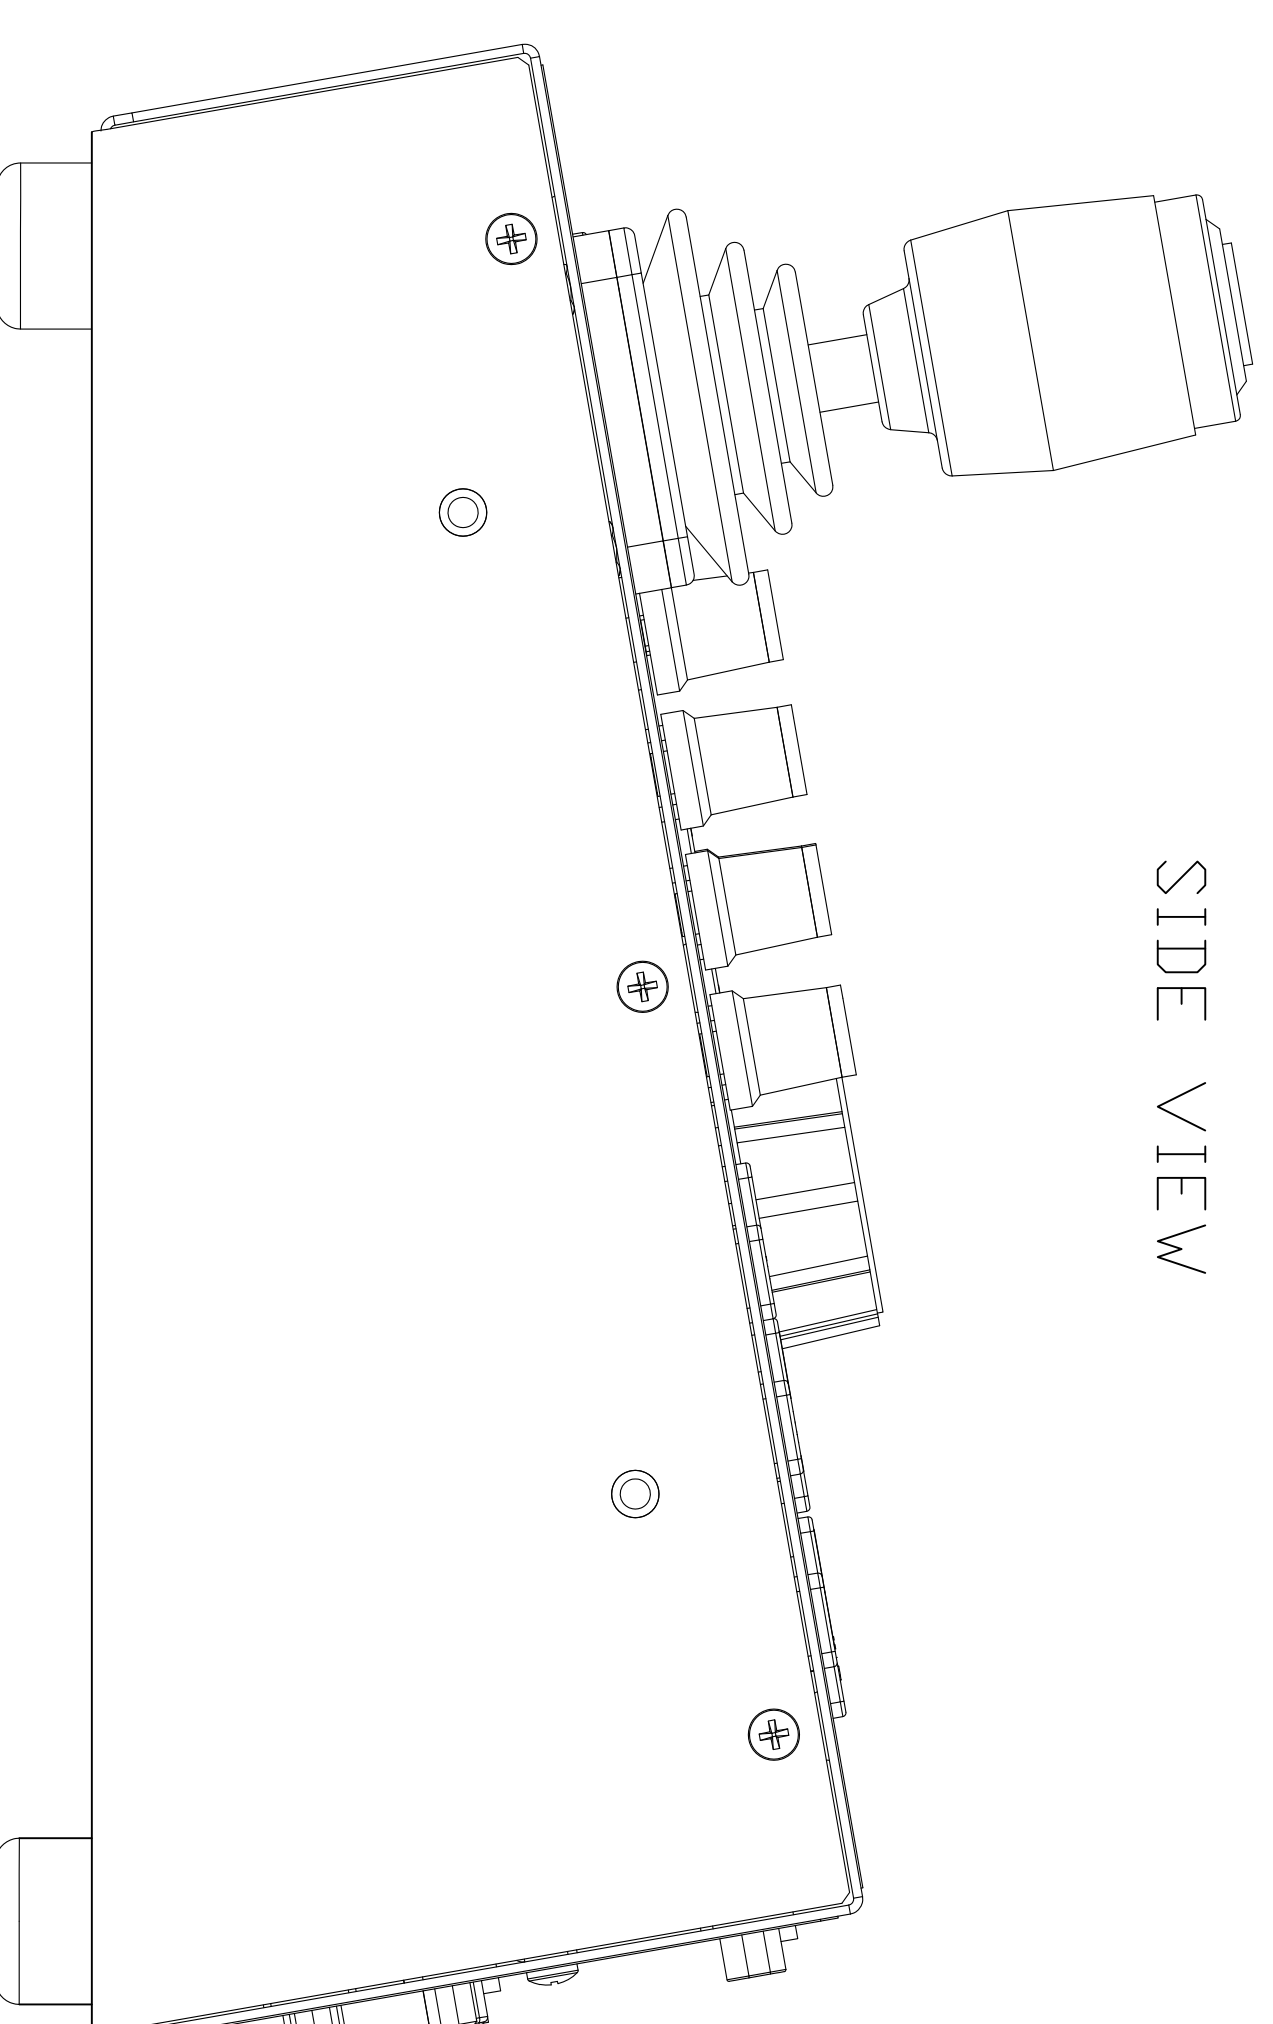

TOP VIEW

REAR VIEW (BACK AND TOP AT 90°)

SIDE VIEW

ProductionView HD VIDEO CONSOLE

999-5600-000 North American Version
999-5600-001 International Version

DRAWN: RAR/WLF CHECKED: RAR APPROVED: RAR DATE: 10/10/2008

FINISH	STEEL	SCALE	1:1	DRAWING No.	PVHDS600	REV	A
	BLACK POWDERCOAT 20K GLOSS	SIZE	D