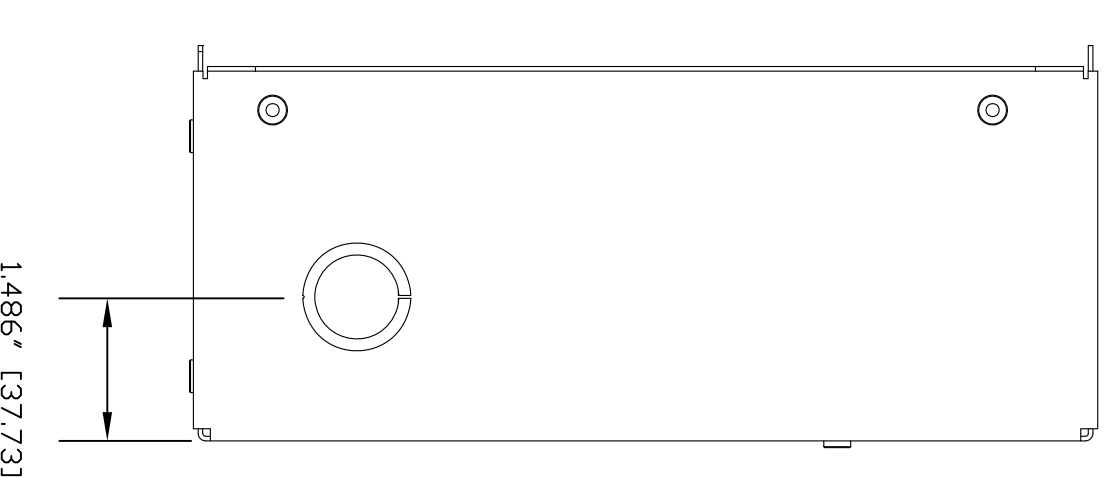

CAMERA BDX
RIGHT SIDE VIEW