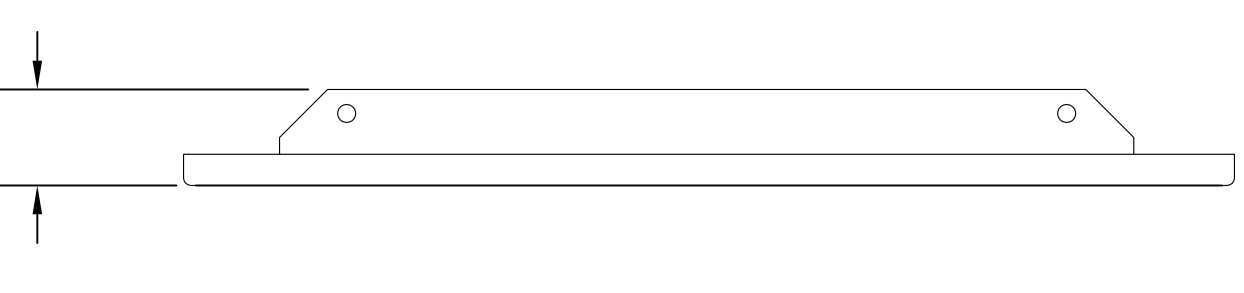

FACE FRAME
SIDE VIEW