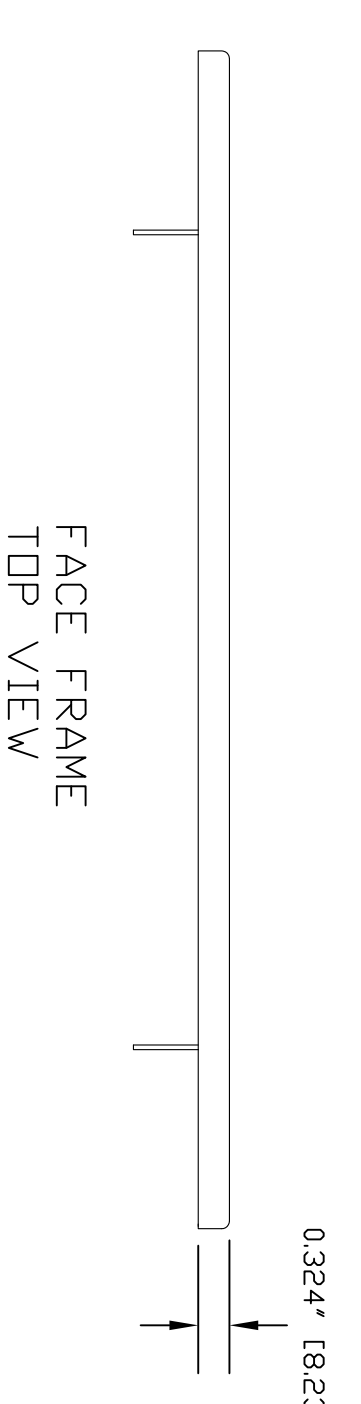

FACE FRAME
TOP VIEW