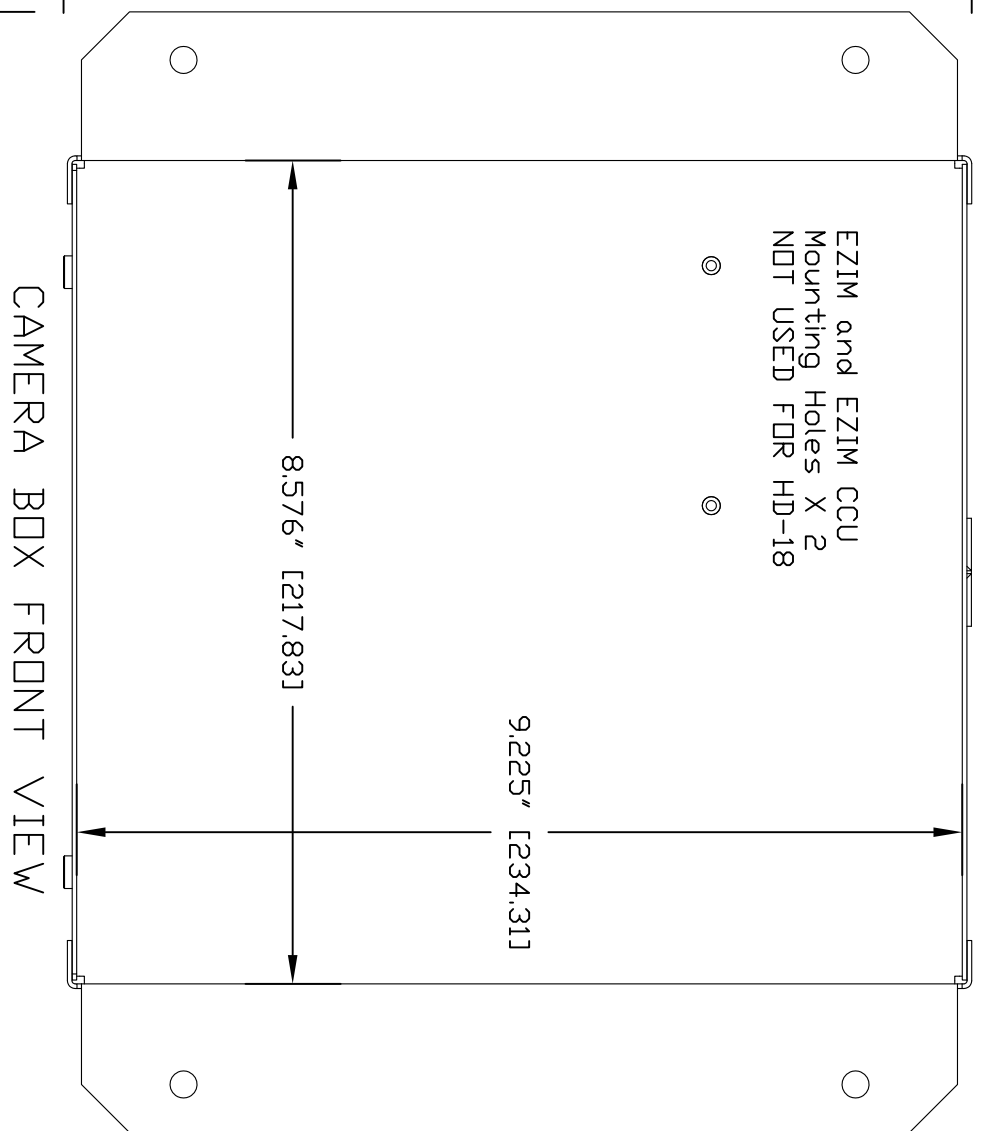

CAMERA BDX
RIGHT SIDE VIEW

IN-Wall Mount for Sony BRC-300

Vaddio PART NUMBER 999-2225-013 (BDX, FRAME & PLATFORM)			
DRAWN	CHECKED	APPROVED	DATE
RAE/WLF		RAR	10/10/10
THIS DRAWING, INCLUDING ALL SUBJECT MATTERS INDICATED THEREON OR DERIVED THEREFROM, IS THE PROPERTY OF VADUDIO. ALL RIGHTS RESERVED. WE RESERVE THE RIGHT TO CHANGE SPECIFICATIONS WITHOUT PRIOR NOTICE OR OBLIGATION.			
MATERIALS	SCALE	DRAWING No.	REV
FINISH: WHITE POWDERCOAT 20% GLOSS Vaddio 896-903	1:2	2225-013	REV A
SIZE	D