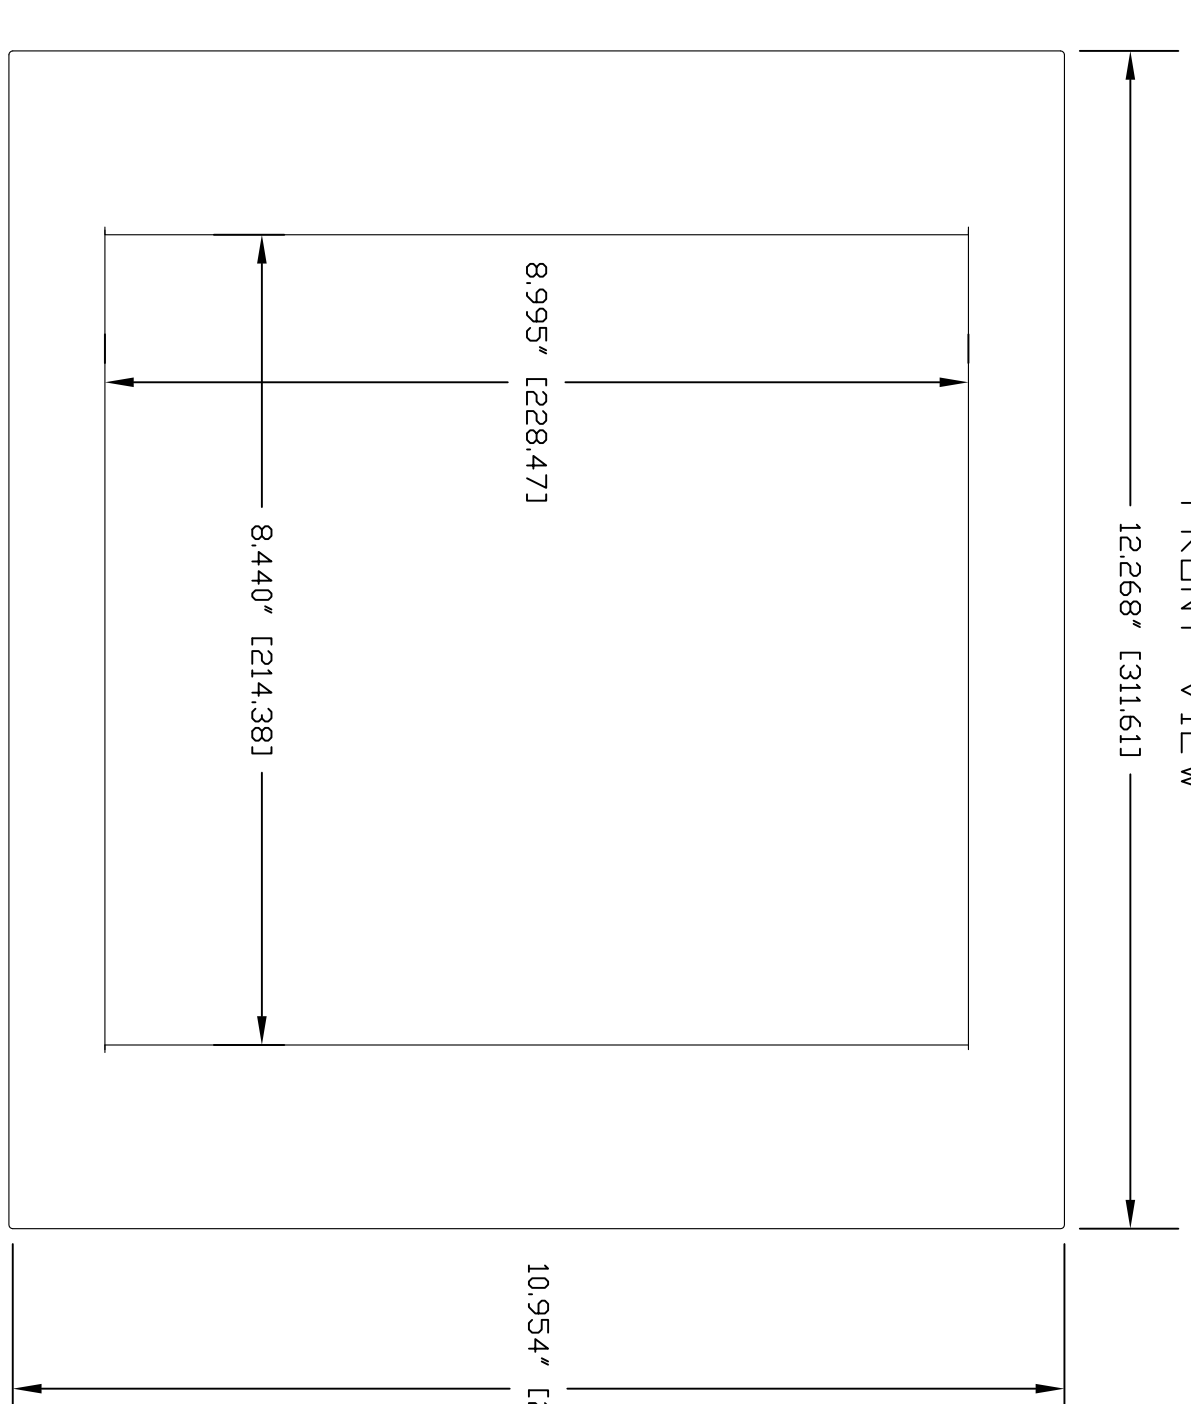

FACE FRAME
FRONT VIEW