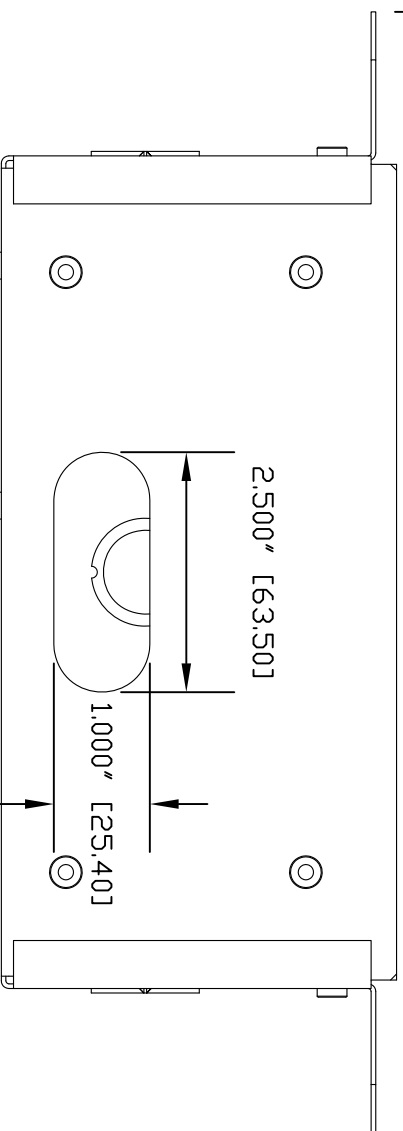

CAMERA BDX BOTTOM VIEW