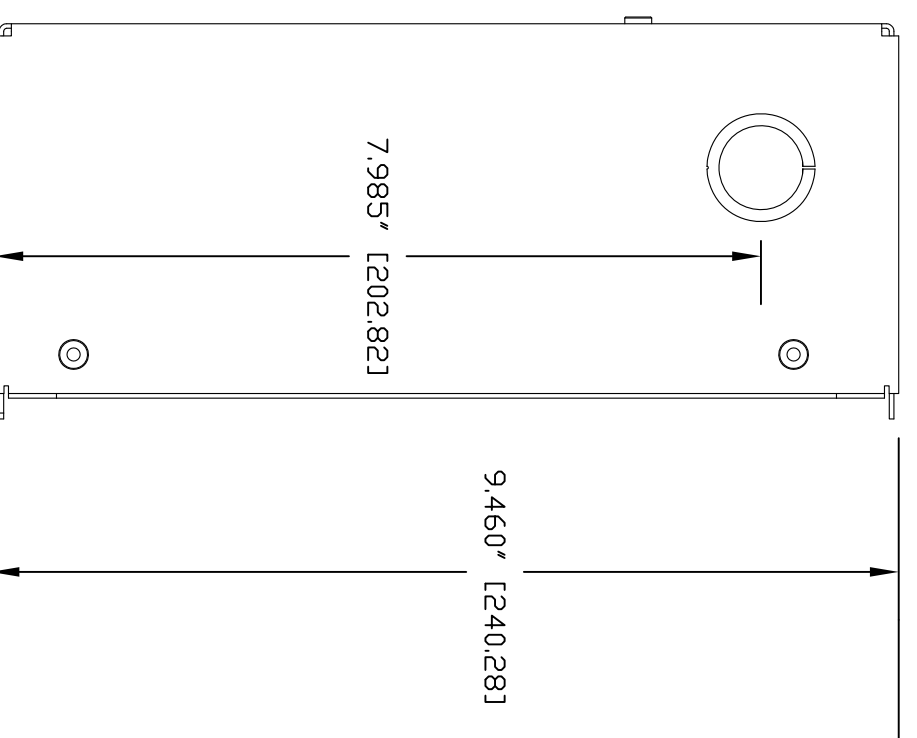

CAMERA BDX
LEFT SIDE VIEW