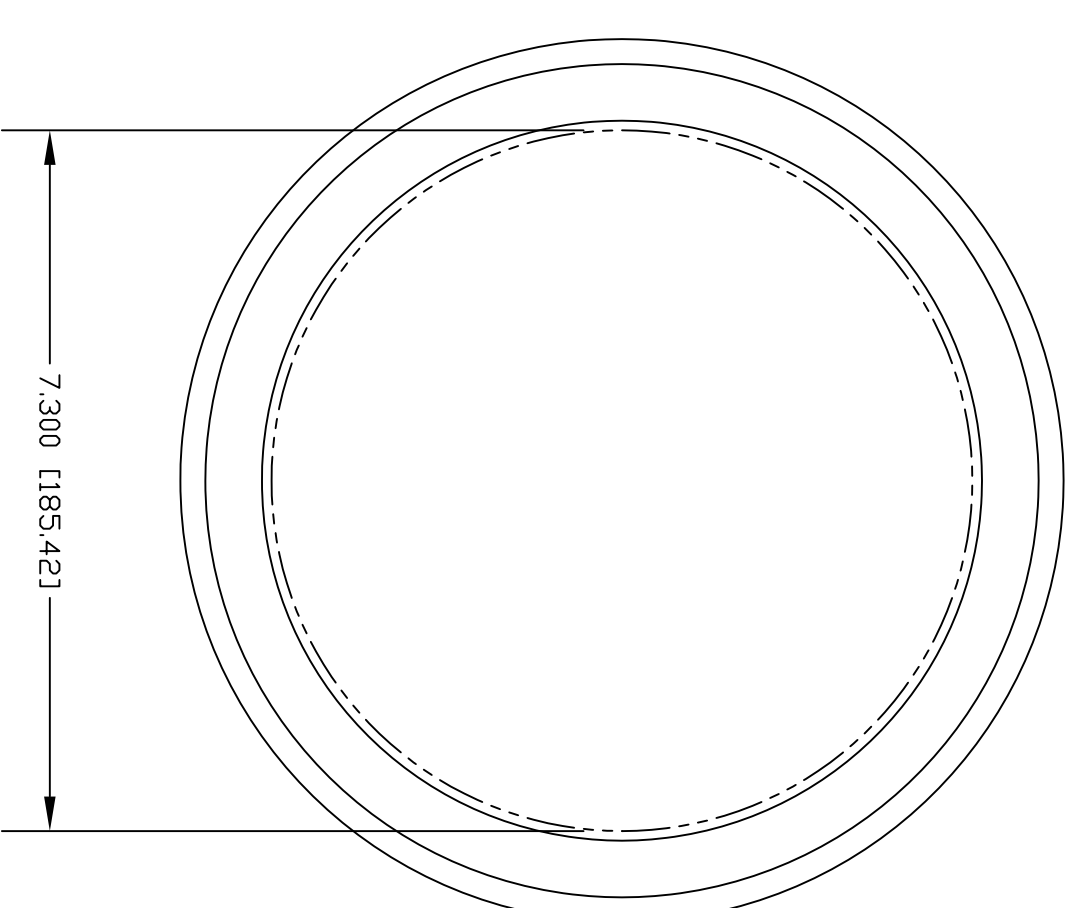

DOME VIEW

EXPLODED VIEW DOMEVIEW 70 - SHOWN WITH CAMERA AND SHOE
NOTE: 998-9000-000 Does Not Include Camera or Cat. 5 Cabling Shoe.

vaddio

DomeVIEW Flush Mount Enclosure 998-9000-070

Shown with EVI-D70 & EZCamera CAT 5 Cabling Shoe

DRAWN	CHECKED	APPROVED	DATE
RAR		RAR	02/11/10

REV	DESCRIPTION	DATE
A	9000-070	

THIS DRAWING, INCLUDING ALL SUBJECT MATTERS INDICATED THEREON OR DERIVED THEREFROM, IS THE PROPERTY OF VADDIO. ALL RIGHTS RESERVED. NO PART OF THIS DRAWING IS TO BE REPRODUCED OR TRANSMITTED IN ANY FORM OR BY ANY MEANS, ELECTRONIC OR MECHANICAL, INCLUDING PHOTOCOPYING, RECORDING, OR BY ANY INFORMATION STORAGE AND RETRIEVAL SYSTEM, WITHOUT PERMISSION IN WRITING FROM VADDIO.