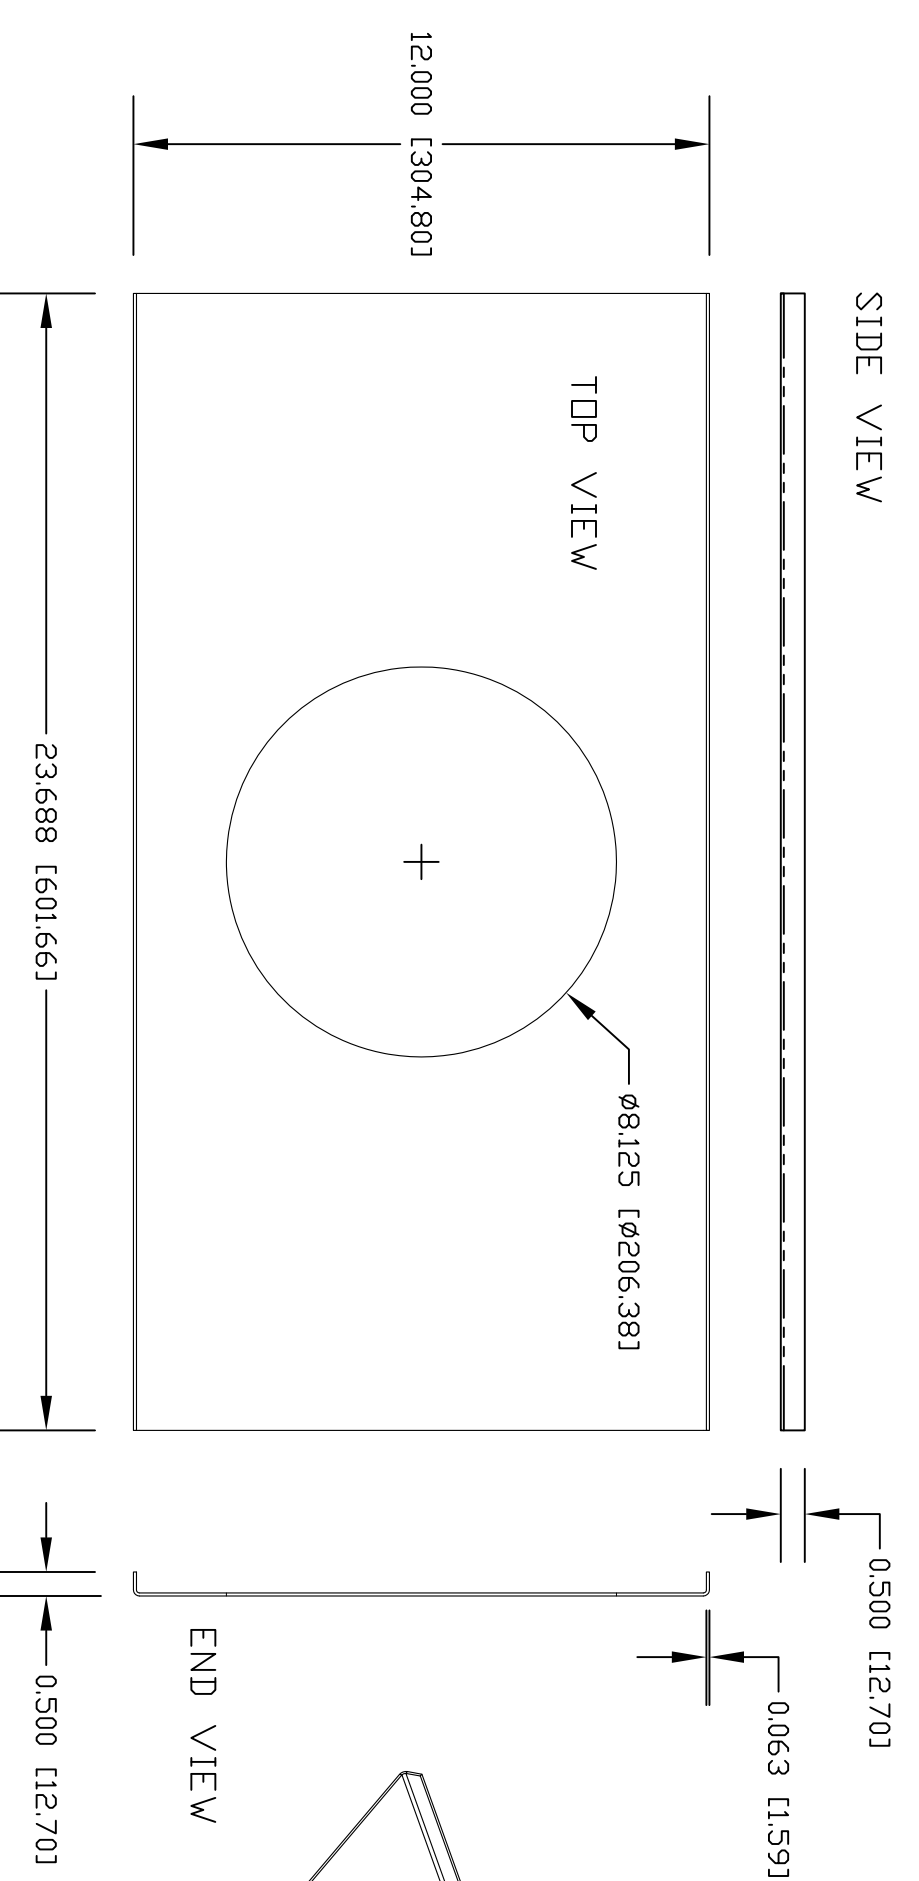

OPTIONAL CEILING TILE SUPPORT BRACE - 997-9000-000 - SCALE: 1:4