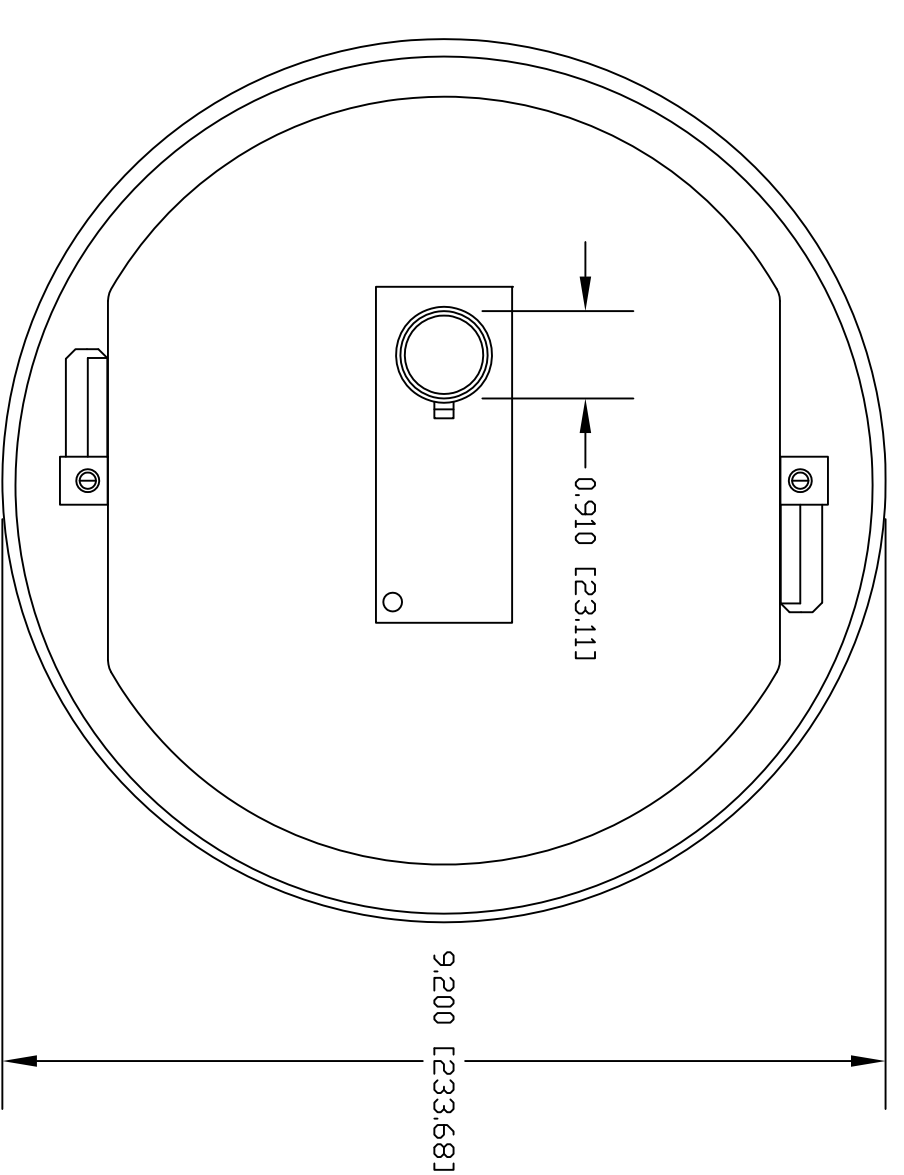

ENCLOSURE TOP VIEW