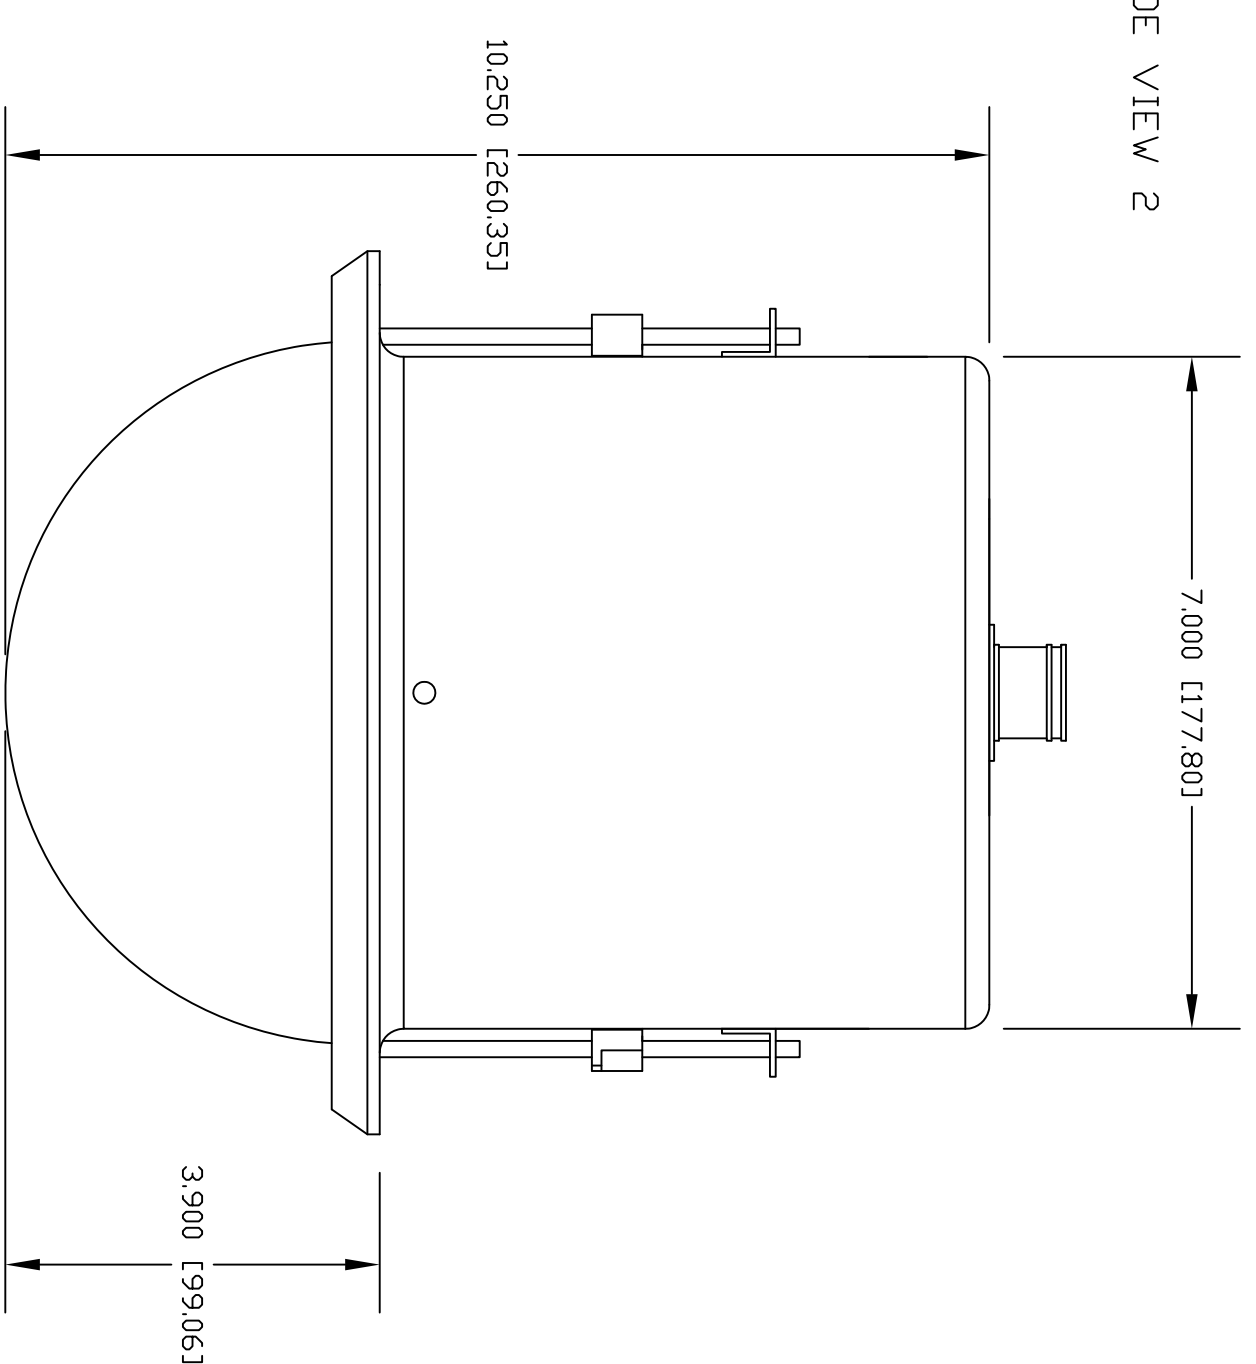

EXPLODED VIEW DOMEVIEW 70 - SHOWN WITH CAMERA AND SHOE
NOTE: 998-9000-000 Does Not Include Camera or Cat. 5 Cabling Shoe.

SIDE VIEW 2

vaddio

DomeVIEW Flush Mount Enclosure 998-9000-070

Shown with EVI-D70 & EZCamera CAT 5 Cabling Shoe

DRAWN	CHECKED	APPROVED	DATE
RAR		RAR	02/11/10

REV	DESCRIPTION	DATE
A	9000-070	

THIS DRAWING, INCLUDING ALL SUBJECT MATTERS INDICATED THEREON OR DERIVED THEREFROM, IS THE PROPERTY OF VADDIO. ALL RIGHTS RESERVED. NO PART OF THIS DRAWING IS TO BE REPRODUCED OR TRANSMITTED IN ANY FORM OR BY ANY MEANS, ELECTRONIC OR MECHANICAL, INCLUDING PHOTOCOPYING, RECORDING, OR BY ANY INFORMATION STORAGE AND RETRIEVAL SYSTEM, WITHOUT PERMISSION IN WRITING FROM VADDIO.