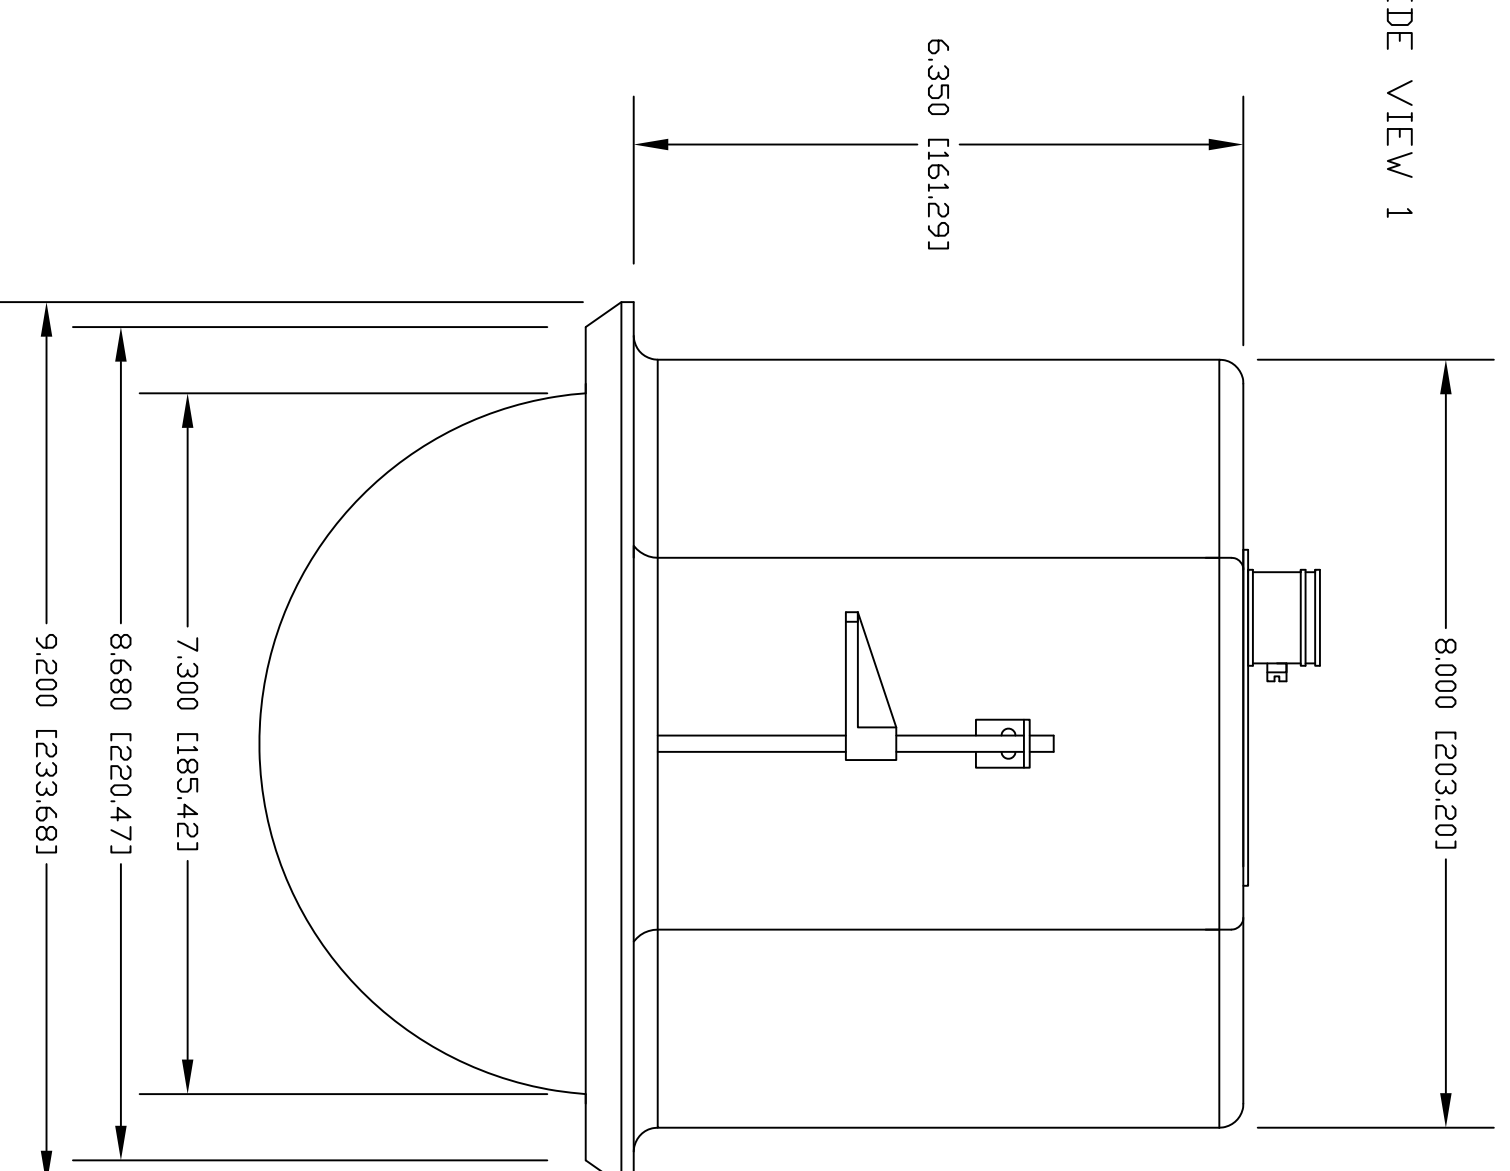

SIDE VIEW 1

EXPLODED VIEW DOMEVIEW 70 - SHOWN WITH CAMERA AND SHOE
NOTE: 998-9000-000 Does Not Include Camera or Cat. 5 Cabling Shoe.

vaddio

DomeVIEW Flush Mount Enclosure 998-9000-070

Shown with EVI-D70 & EZCamera CAT 5 Cabling Shoe

DRAWN	CHECKED	APPROVED	DATE
RAR		RAR	02/11/10

REV	DESCRIPTION	DATE
A	9000-070	

THIS DRAWING, INCLUDING ALL SUBJECT MATTERS INDICATED THEREON OR DERIVED THEREFROM, IS THE PROPERTY OF VADDIO. ALL RIGHTS RESERVED. NO PART OF THIS DRAWING IS TO BE REPRODUCED OR TRANSMITTED IN ANY FORM OR BY ANY MEANS, ELECTRONIC OR MECHANICAL, INCLUDING PHOTOCOPYING, RECORDING, OR BY ANY INFORMATION STORAGE AND RETRIEVAL SYSTEM, WITHOUT PERMISSION IN WRITING FROM VADDIO.