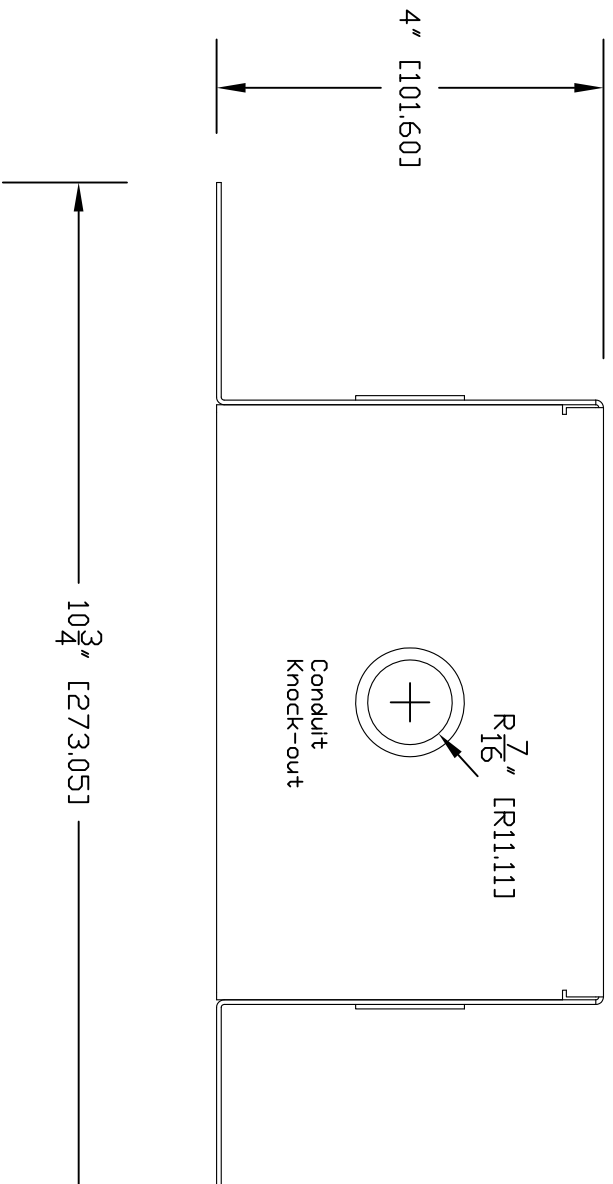

BACK CAN
ASSEMBLY

TOP
VIEW

ISD
VIEW