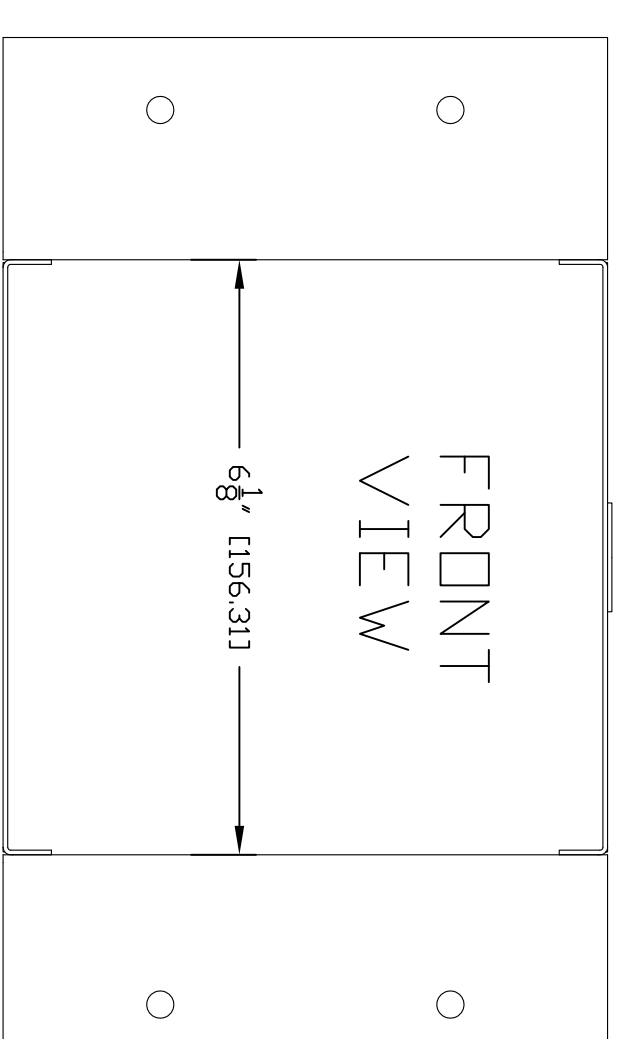

LEFT
SIDE
VIEW

4 1/4" [118.751]

FRONT
VIEW