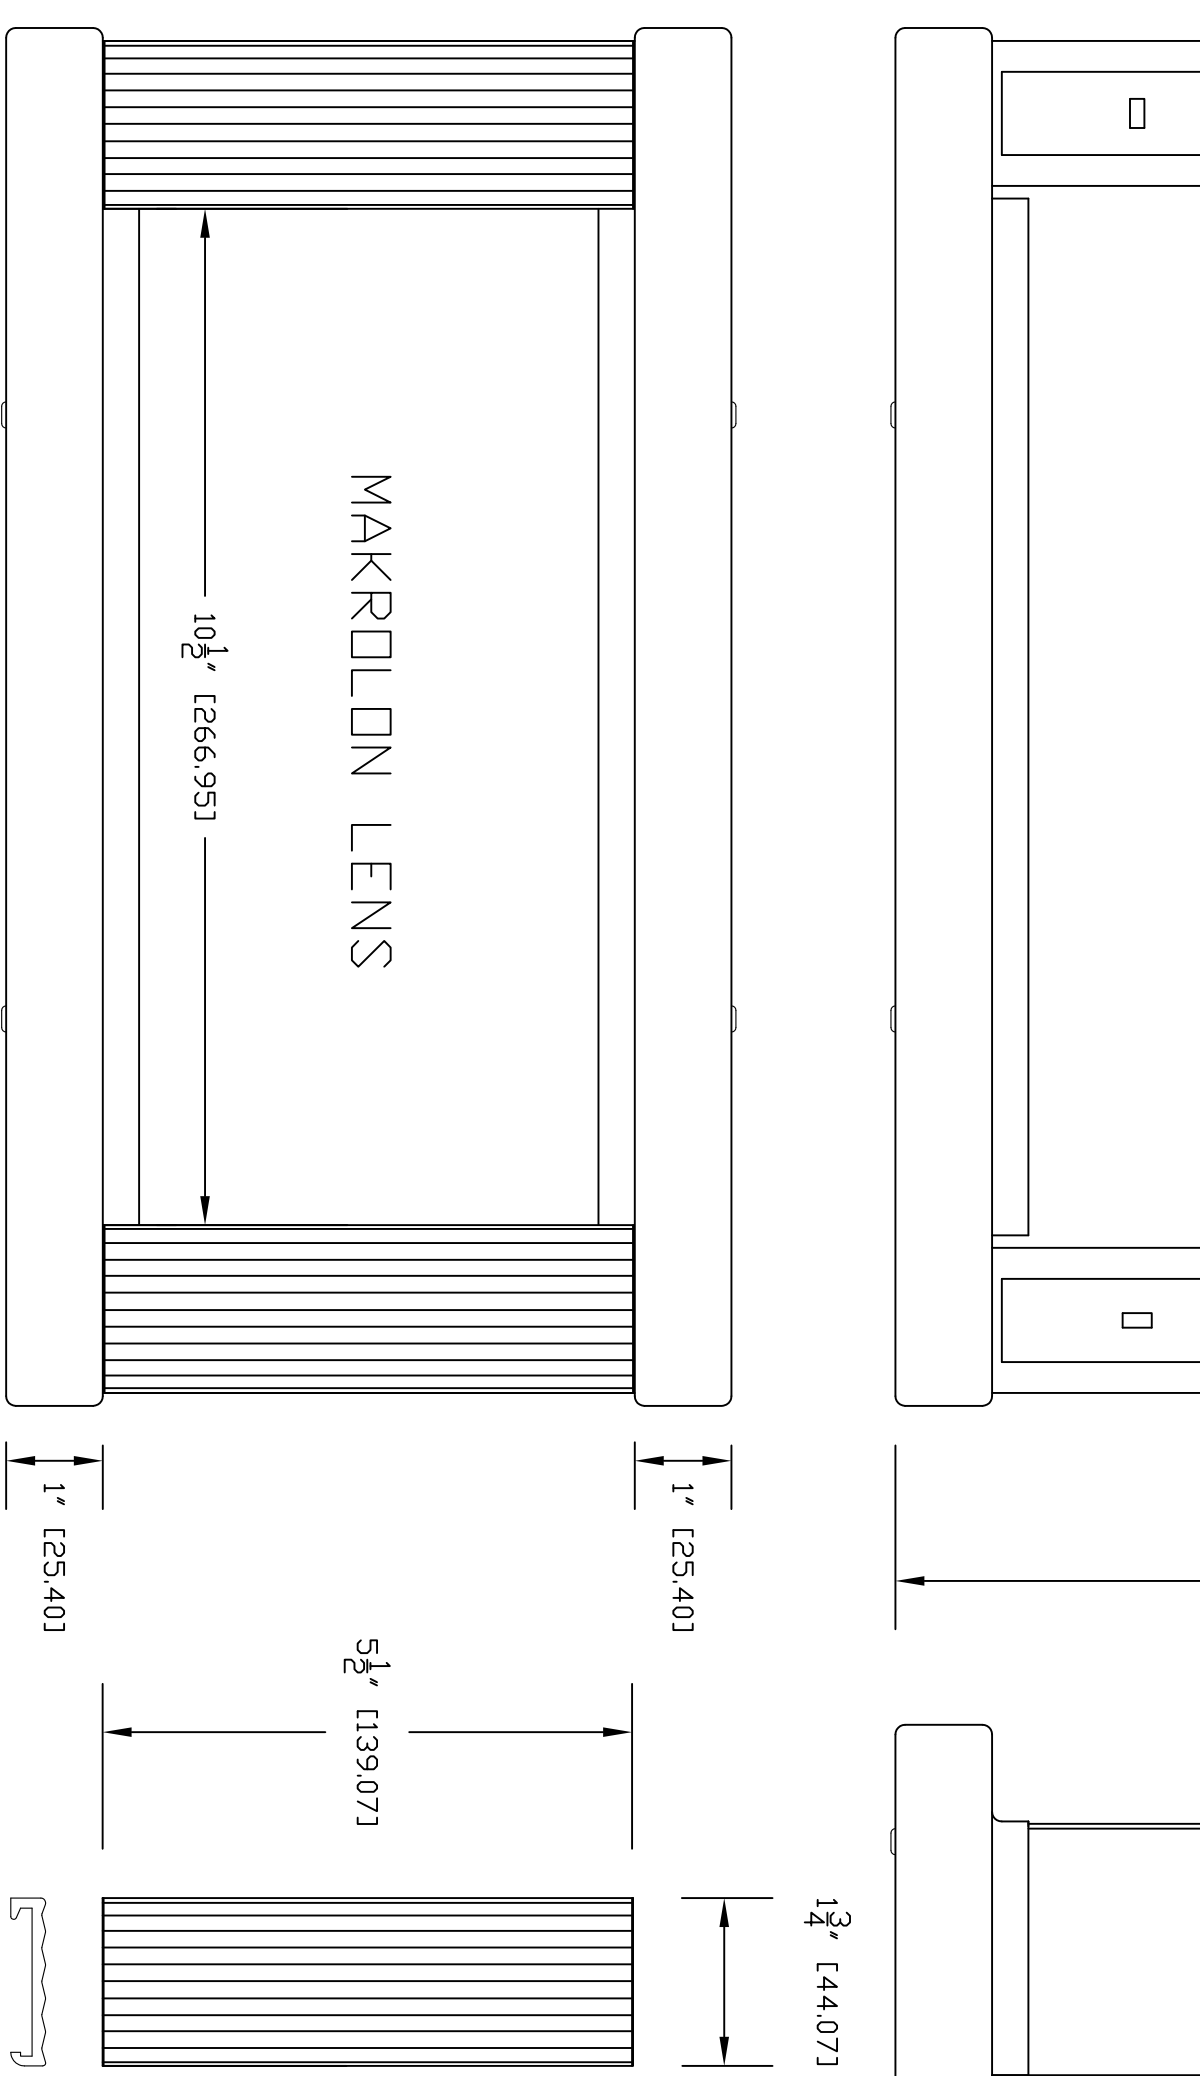

COVER
CLIP ISD