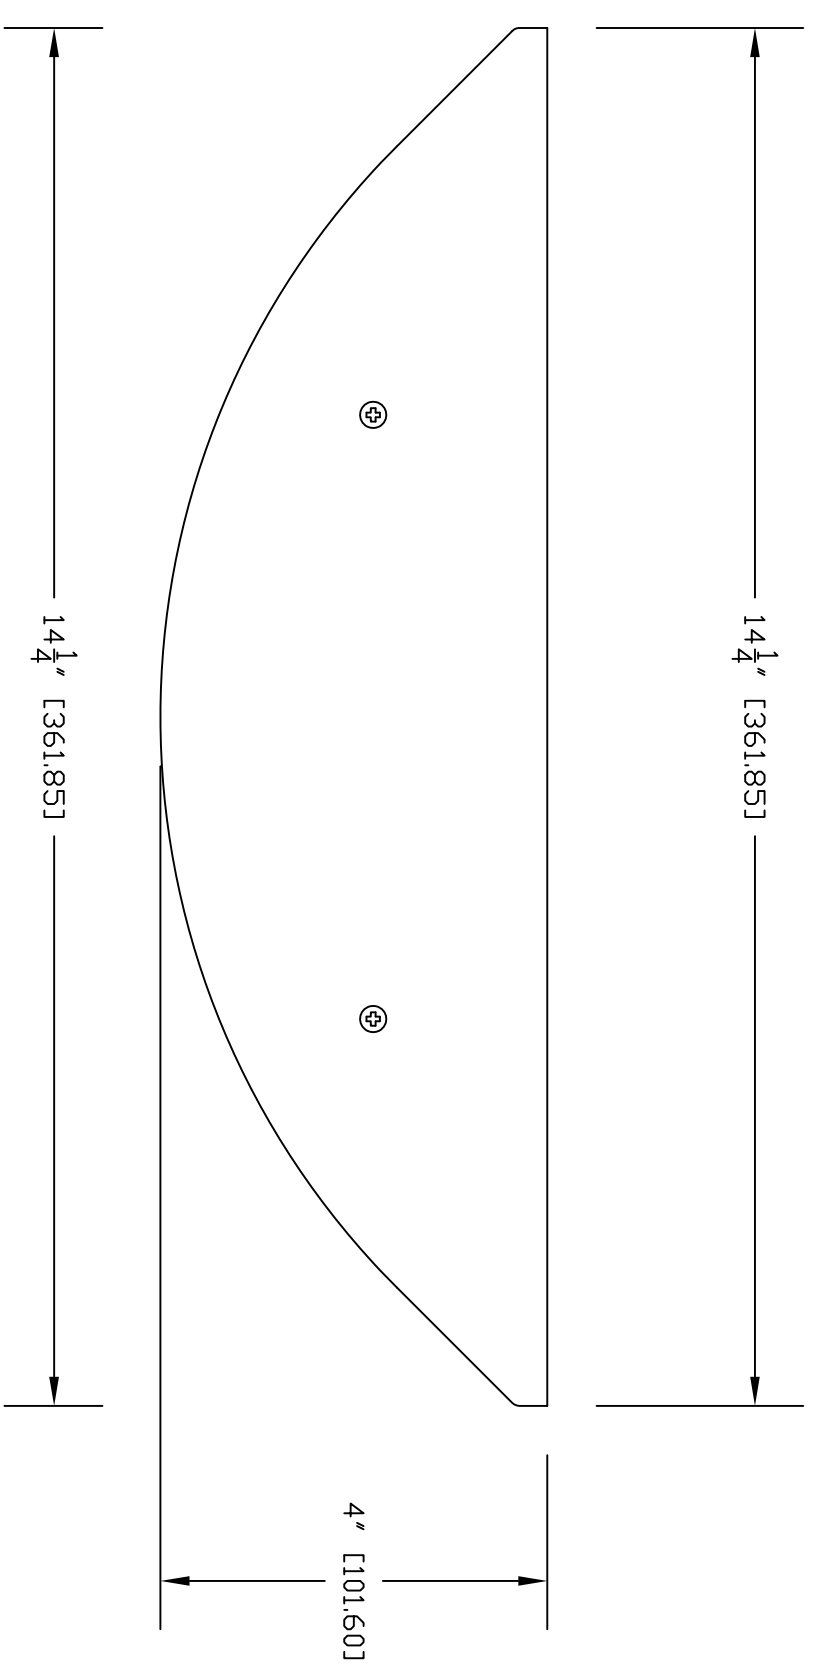

COVER VIEW
FRONT ASSEMBLY

TOP &
BOTTOM
VIEW