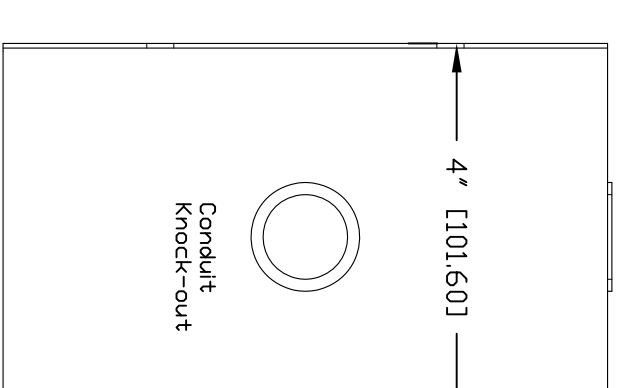

RIGHT
SIDE
VIEW