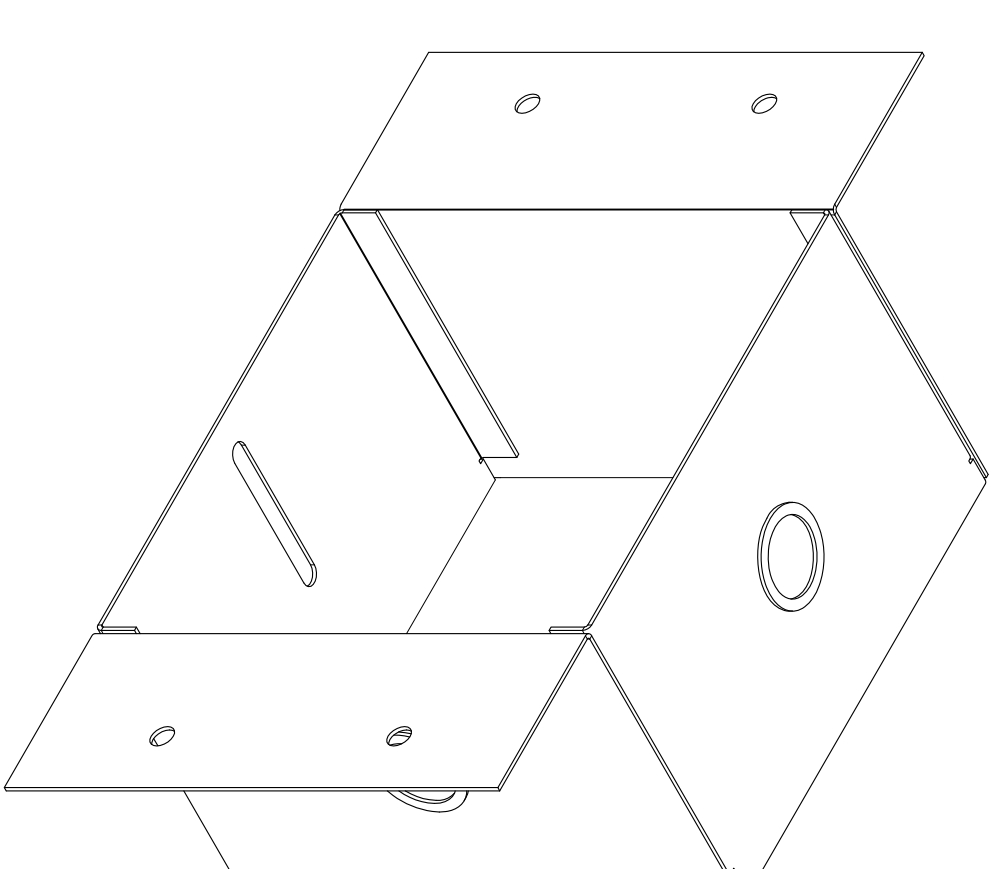

COVER VIEW
FRONT ASSEMBLY

TOP &
BOTTOM
VIEW

SIDE
VIEW

FRONT
VIEW

COVER
CLIP ISD

BACK CAN
ASSEMBLY

TOP
VIEW

ISD
VIEW

LEFT
SIDE
VIEW

4 1/4" [118.751]

FRONT
VIEW

RIGHT
SIDE
VIEW

BOTTOM
VIEW

COVER CLIP
FRONT & END
VIEWS

REAR
VIEW ISD

REAR
VIEW
W/D
LENS

Cover-View CAMERA ENCLOSURE

999-2221-000 (Black) 999-2221-001 (White)
FDR SINY EVI-D100 Black/White Cameras and VADDIO Wallview 100

DRAWN RAR/JM CHECKED RAR APPROVED RAR DATE 04/11/2009

MATERIALS ASS PLASTIC, PAINTED SCALE 1:2 DRAWING NO. 2221 REV A

FINISH BLACK OR WHITE COVER, GRAY COVER CLIPS SIZE ANSI D

BLACK OR WHITE COVER, GRAY COVER CLIPS
BLACK BACK BOX ASSEMBLY