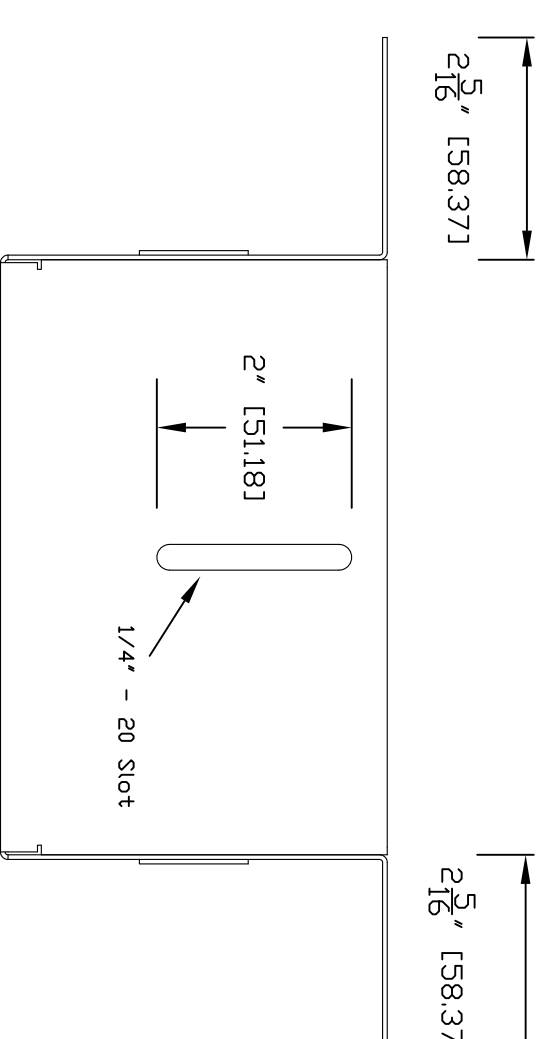

BOTTOM
VIEW