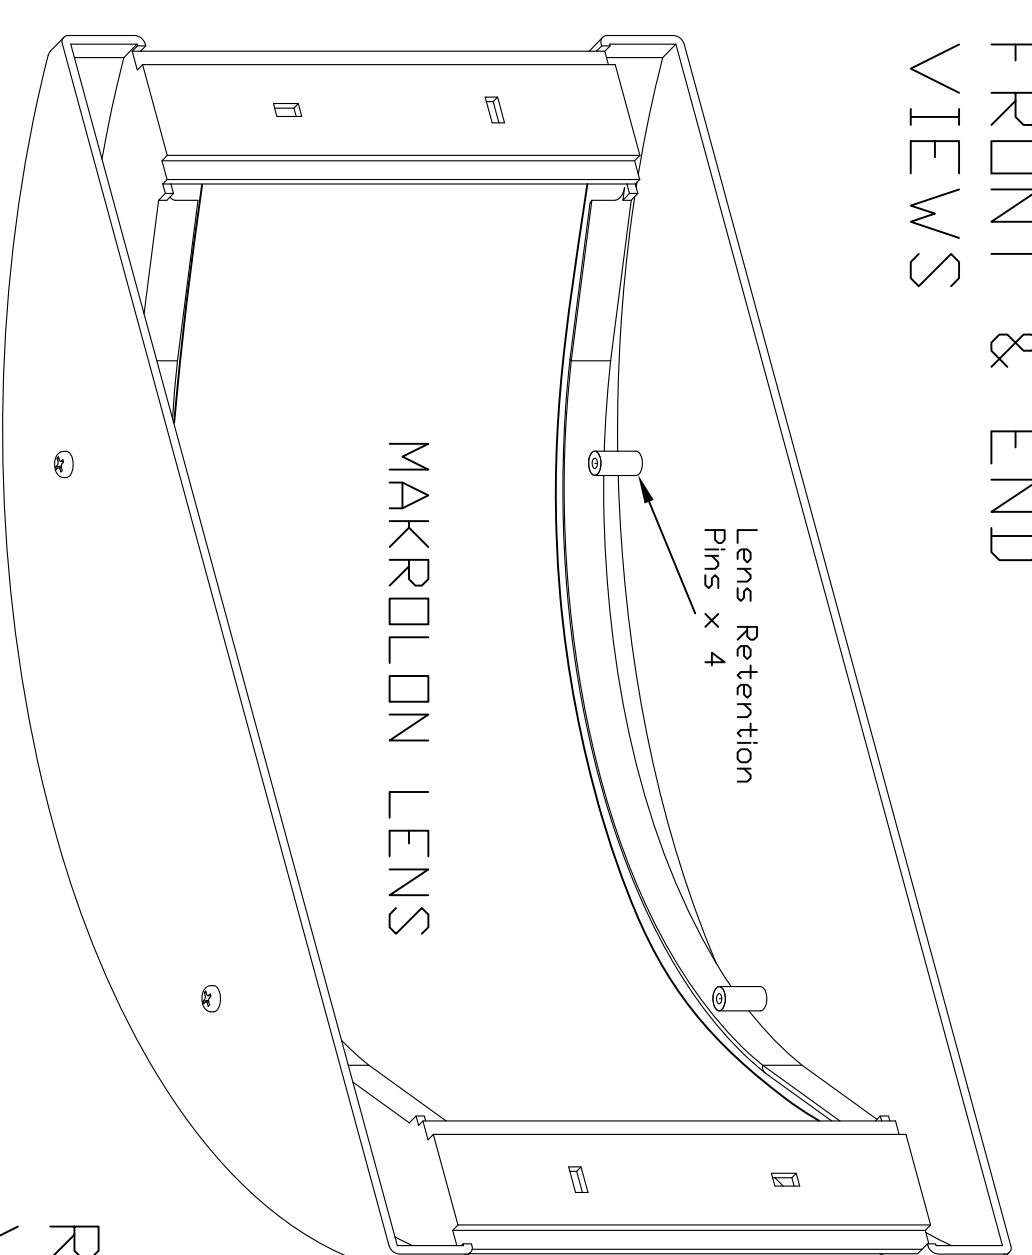

COVER CLIP
FRONT & END
VIEWS

REAR
VIEW ISD

REAR
VIEW
W/D
LENS