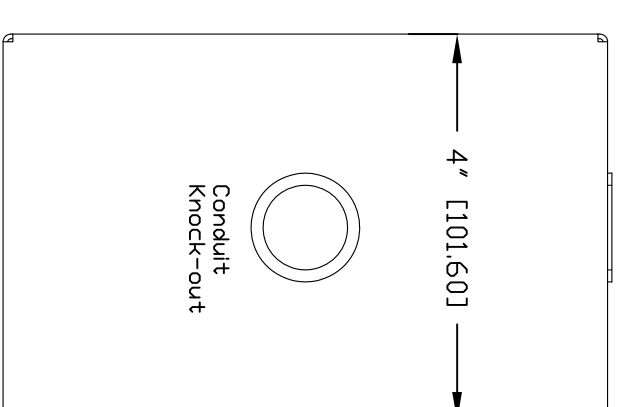

LEFT
SIDE
VIEW