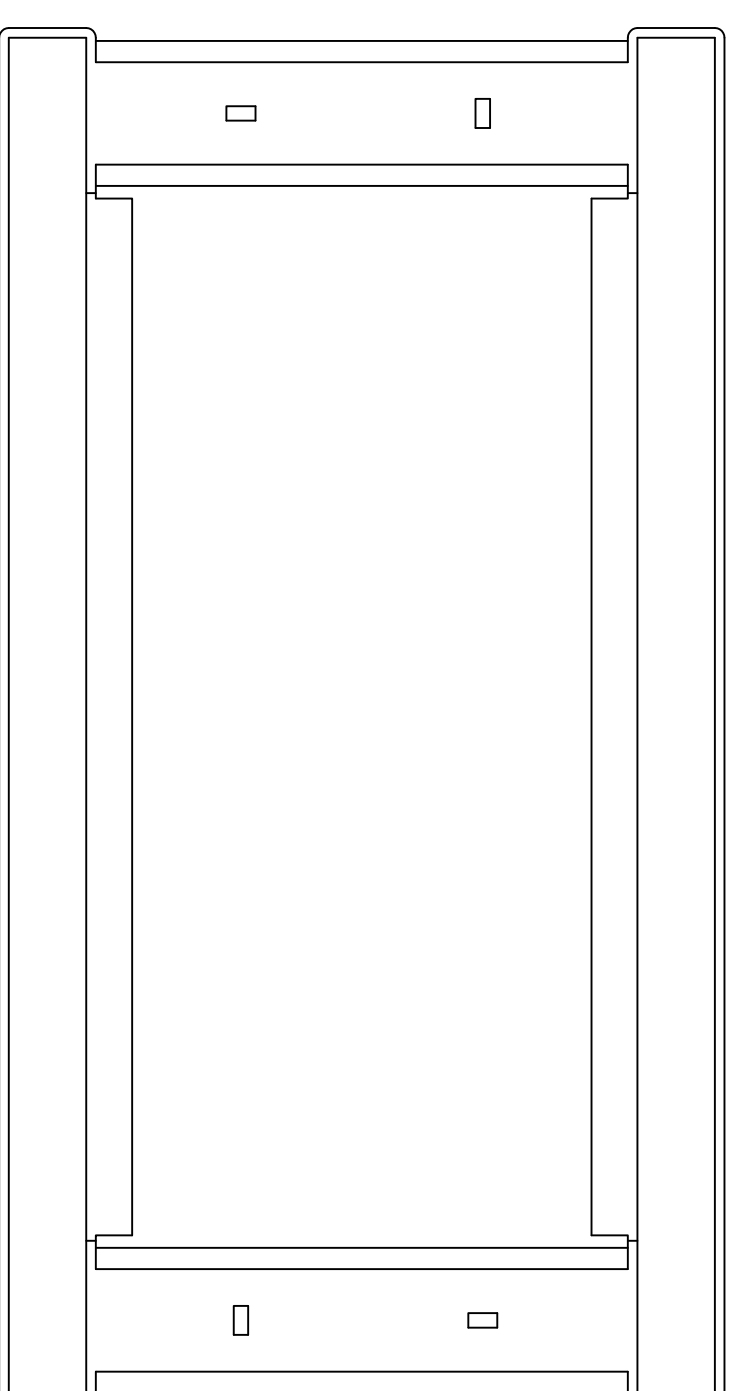

Cover-View CAMERA ENCLOSURE

999-2221-000 (Black) 999-2221-001 (White)
FDR SINY EVI-D100 Black/White Cameras and VADDIO Wallview 100

DRAWN RAR/JM CHECKED RAR APPROVED RAR DATE 04/11/2009

MATERIALS ASS PLASTIC, PAINTED SCALE 1:2 DRAWING NO. 2221 REV A

FINISH BLACK OR WHITE COVER, GRAY COVER CLIPS SIZE ANSI D

BLACK OR WHITE COVER, GRAY COVER CLIPS
BLACK BACK BOX ASSEMBLY