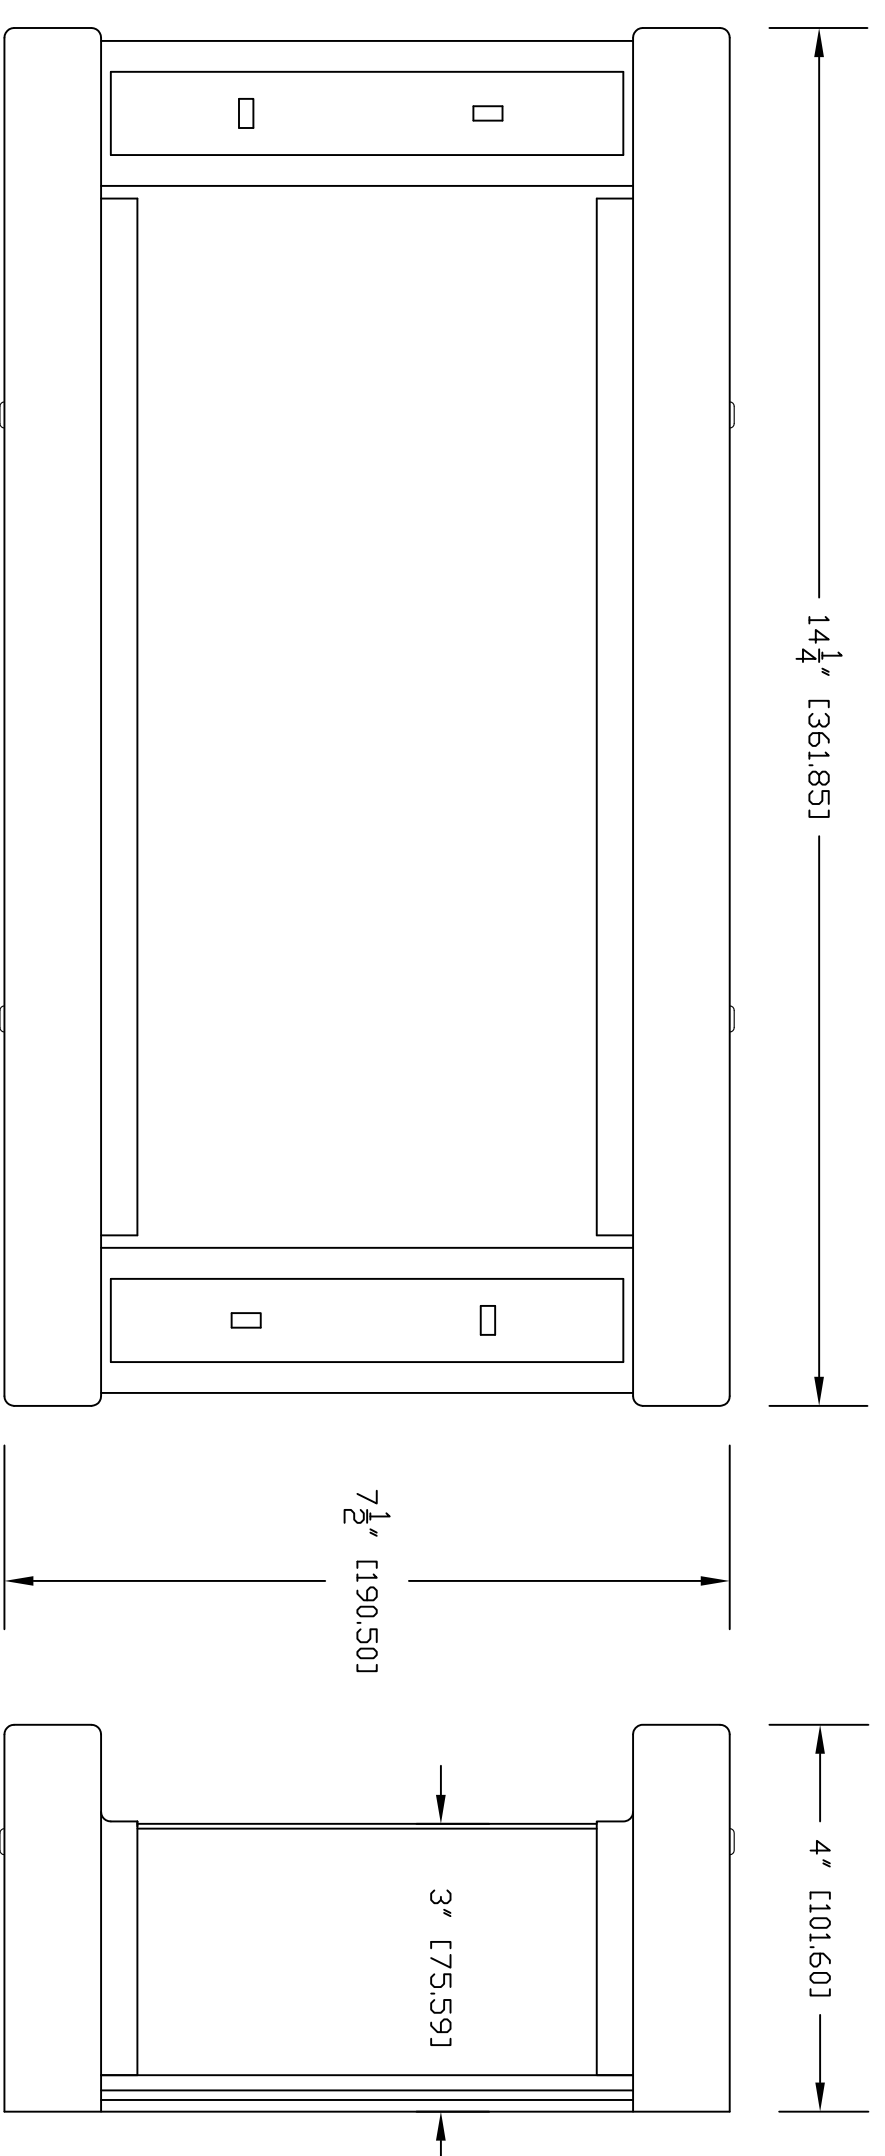

SIDE
VIEW

FRONT
VIEW