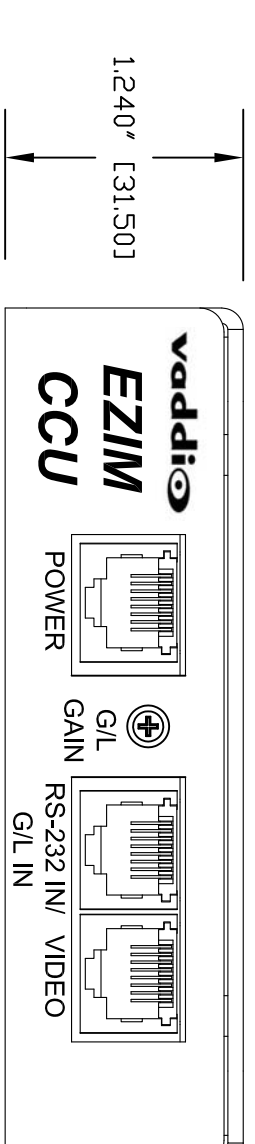

Quick-Connect CCU Series

VADDIO
HD-18

Panasonic
AW-HE100

BRC-H700

BRC-Z700

BRC-300
EVI-HD1
EVI Series

BRC-Z330

REAR VIEW ALL MODELS

EZIM CCU

TOP VIEW

FRONT VIEW

ISO VIEW

18.930" [480.82]

1.720" [43.69]

GENERAL NOTES:
DIMENSIONS ARE IN INCHES (UNLESS OTHERWISE NOTED)
FOR VADDIO HD-18, PANASONIC AW-HE100, SONY BRC-H700,
BRC-Z700, BRC-300, BRC-Z330, EVI-HD1, PTZ CAMERAS
ALL RIGHTS RESERVED. COPYRIGHT © 2008
SPECIFICATIONS WITHOUT PRIOR NOTICE OR DELIBERATION.