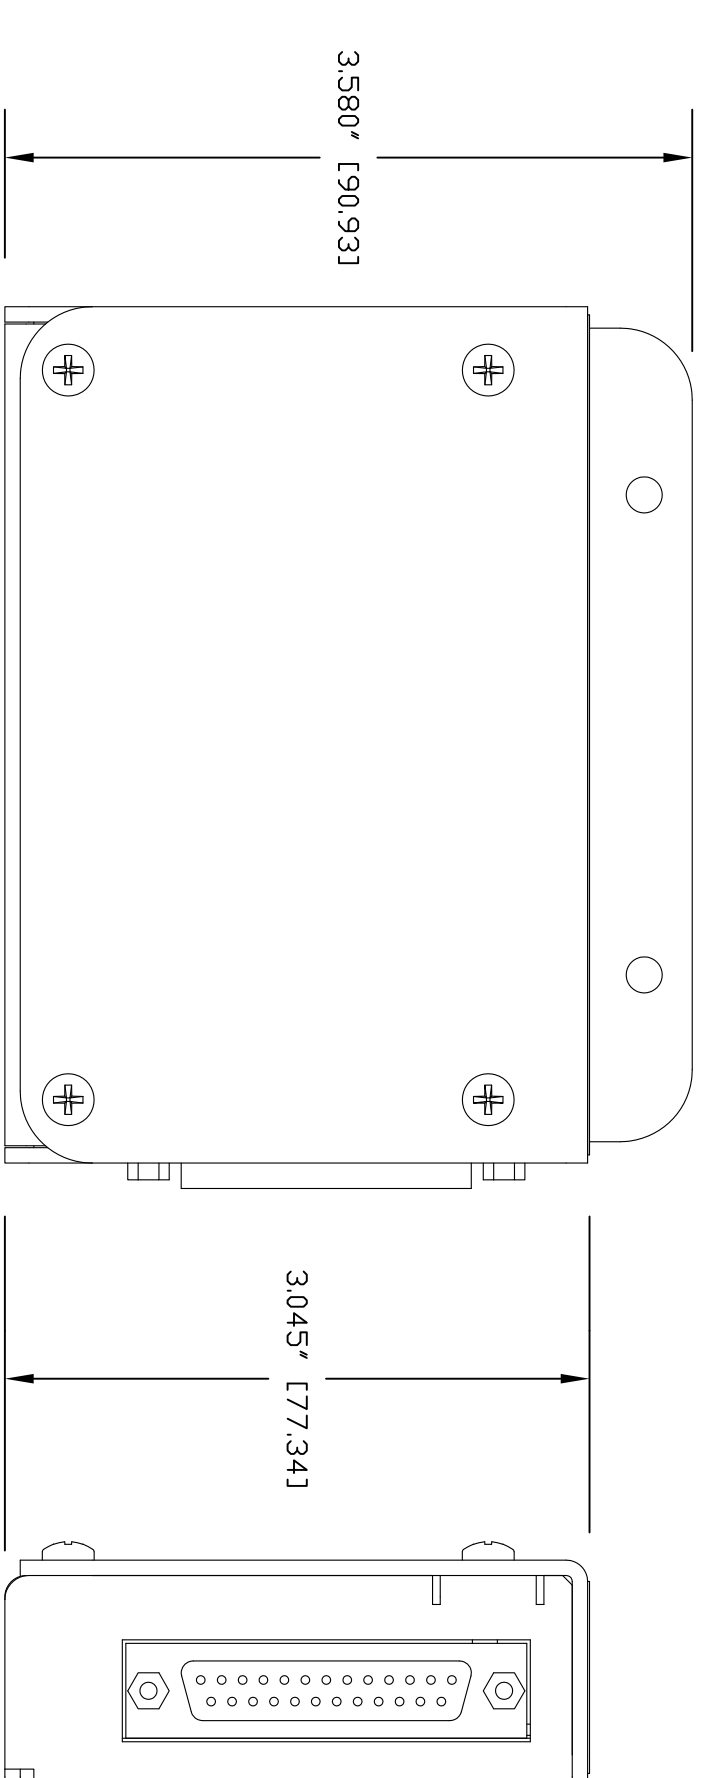

Quick-Connect CCU Series

VADDIO
HD-18

Panasonic
AW-HE100

BRC-H700

BRC-Z700

BRC-300
EVI-HD1
EVI Series

BRC-Z330

REAR VIEW ALL MODELS

EZIM CCU

TOP VIEW

FRONT VIEW

ISO VIEW

18.930" [480.82]

1.720" [43.69]

GENERAL NOTES:
DIMENSIONS ARE IN INCHES (UNLESS OTHERWISE NOTED)
FOR VADDIO HD-18, PANASONIC AW-HE100, SONY BRC-H700,
BRC-Z700, BRC-300, BRC-Z330, EVI-HD1, PTZ CAMERAS
ALL RIGHTS RESERVED. COPYRIGHT © 2008
SPECIFICATIONS WITHOUT PRIOR NOTICE OR DELIBERATION.