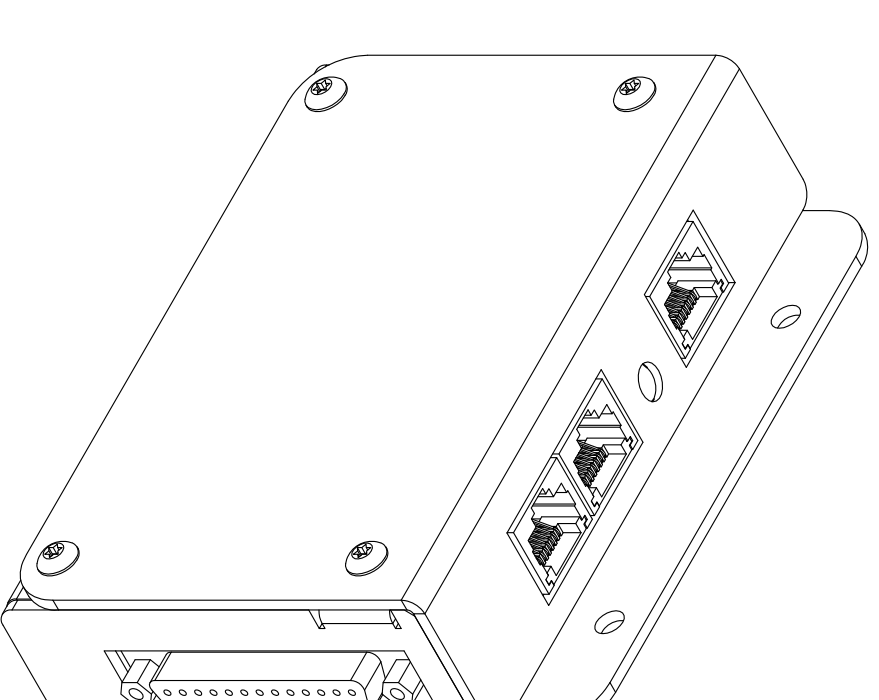

EZIM CCU

TOP VIEW

FRONT VIEW

ISO VIEW

18.930" [480.82]

1.720" [43.69]

GENERAL NOTES:
DIMENSIONS ARE IN INCHES (UNLESS OTHERWISE NOTED)
FOR VADDIO HD-18, PANASONIC AW-HE100, SONY BRC-H700,
BRC-Z700, BRC-300, BRC-Z330, EVI-HD1, PTZ CAMERAS
ALL RIGHTS RESERVED. COPYRIGHT © 2008
SPECIFICATIONS WITHOUT PRIOR NOTICE OR DELIBERATION.