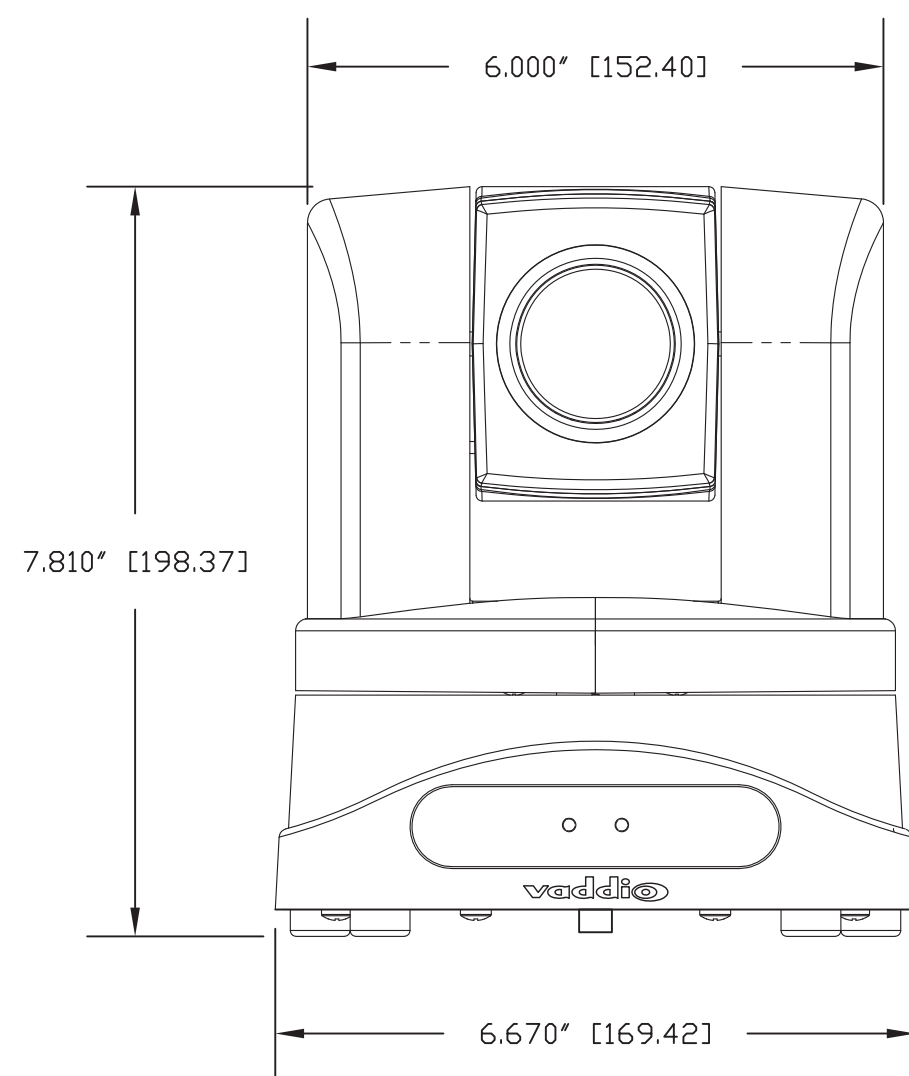

FRONT VIEW

6.000" [152.40]

7.810" [198.37]

6.670" [169.42]