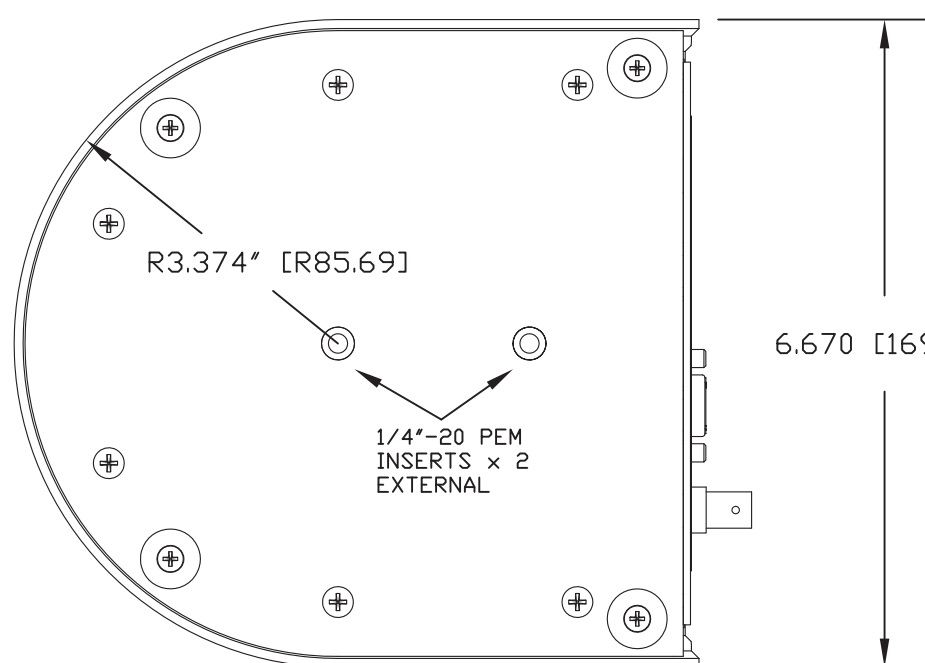

BOTTOM VIEW

6.670 [169.42]

R3.374" [R85.69]

1/4"-20 PEM
INSERTS x 2
EXTERNAL

vaddio

VADDIO ClearVIEW HD-USB PTZ CAMERA

VADDIO PART NUMBER 999-6990-000 / 999-6990-001

DRAWN RAR	CHECKED	APPROVED RAR	DATE 06/08/2012

THIS DRAWING, INCLUDING ALL SUBJECT MATTERS INDICATED THEREON OR DERIVED THEREFROM, COMPRISES PROPRIETARY INFORMATION AND IS THE EXPRESS PROPERTY OF VADDIO. All Rights Reserved - Copyright 2012

MATERIALS VARIOUS - SEE BOM	SCALE 1:2	DRAWING No. 6990	REV REV B
FINISH GREY ABS PC - Medium Lt. Texture	SIZE C