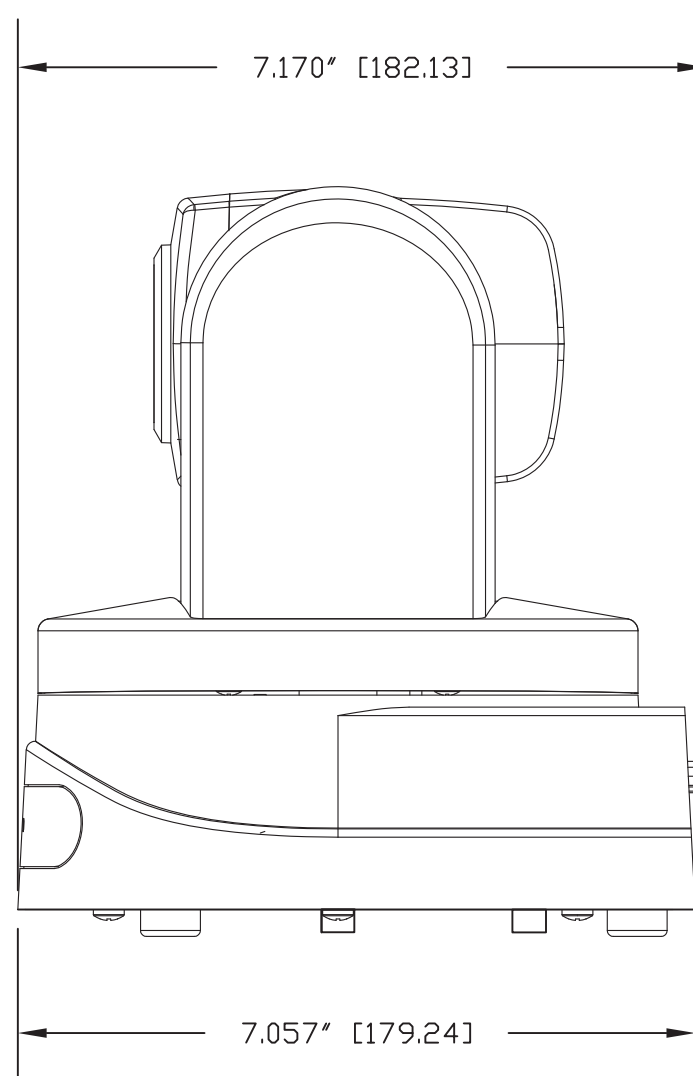

SIDE VIEW

7.170" [182.13]

7.057" [179.24]