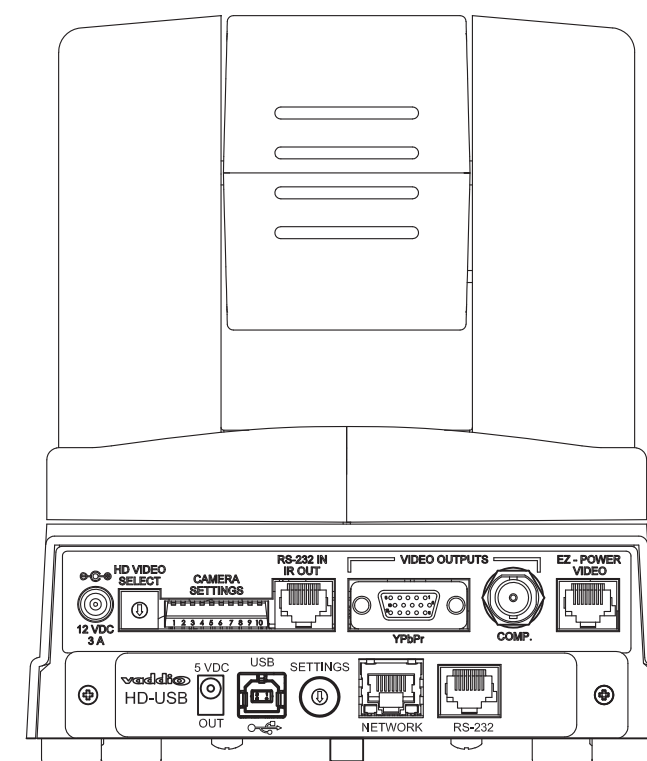

REAR VIEW w/PERMANENT USB SLOT CARD