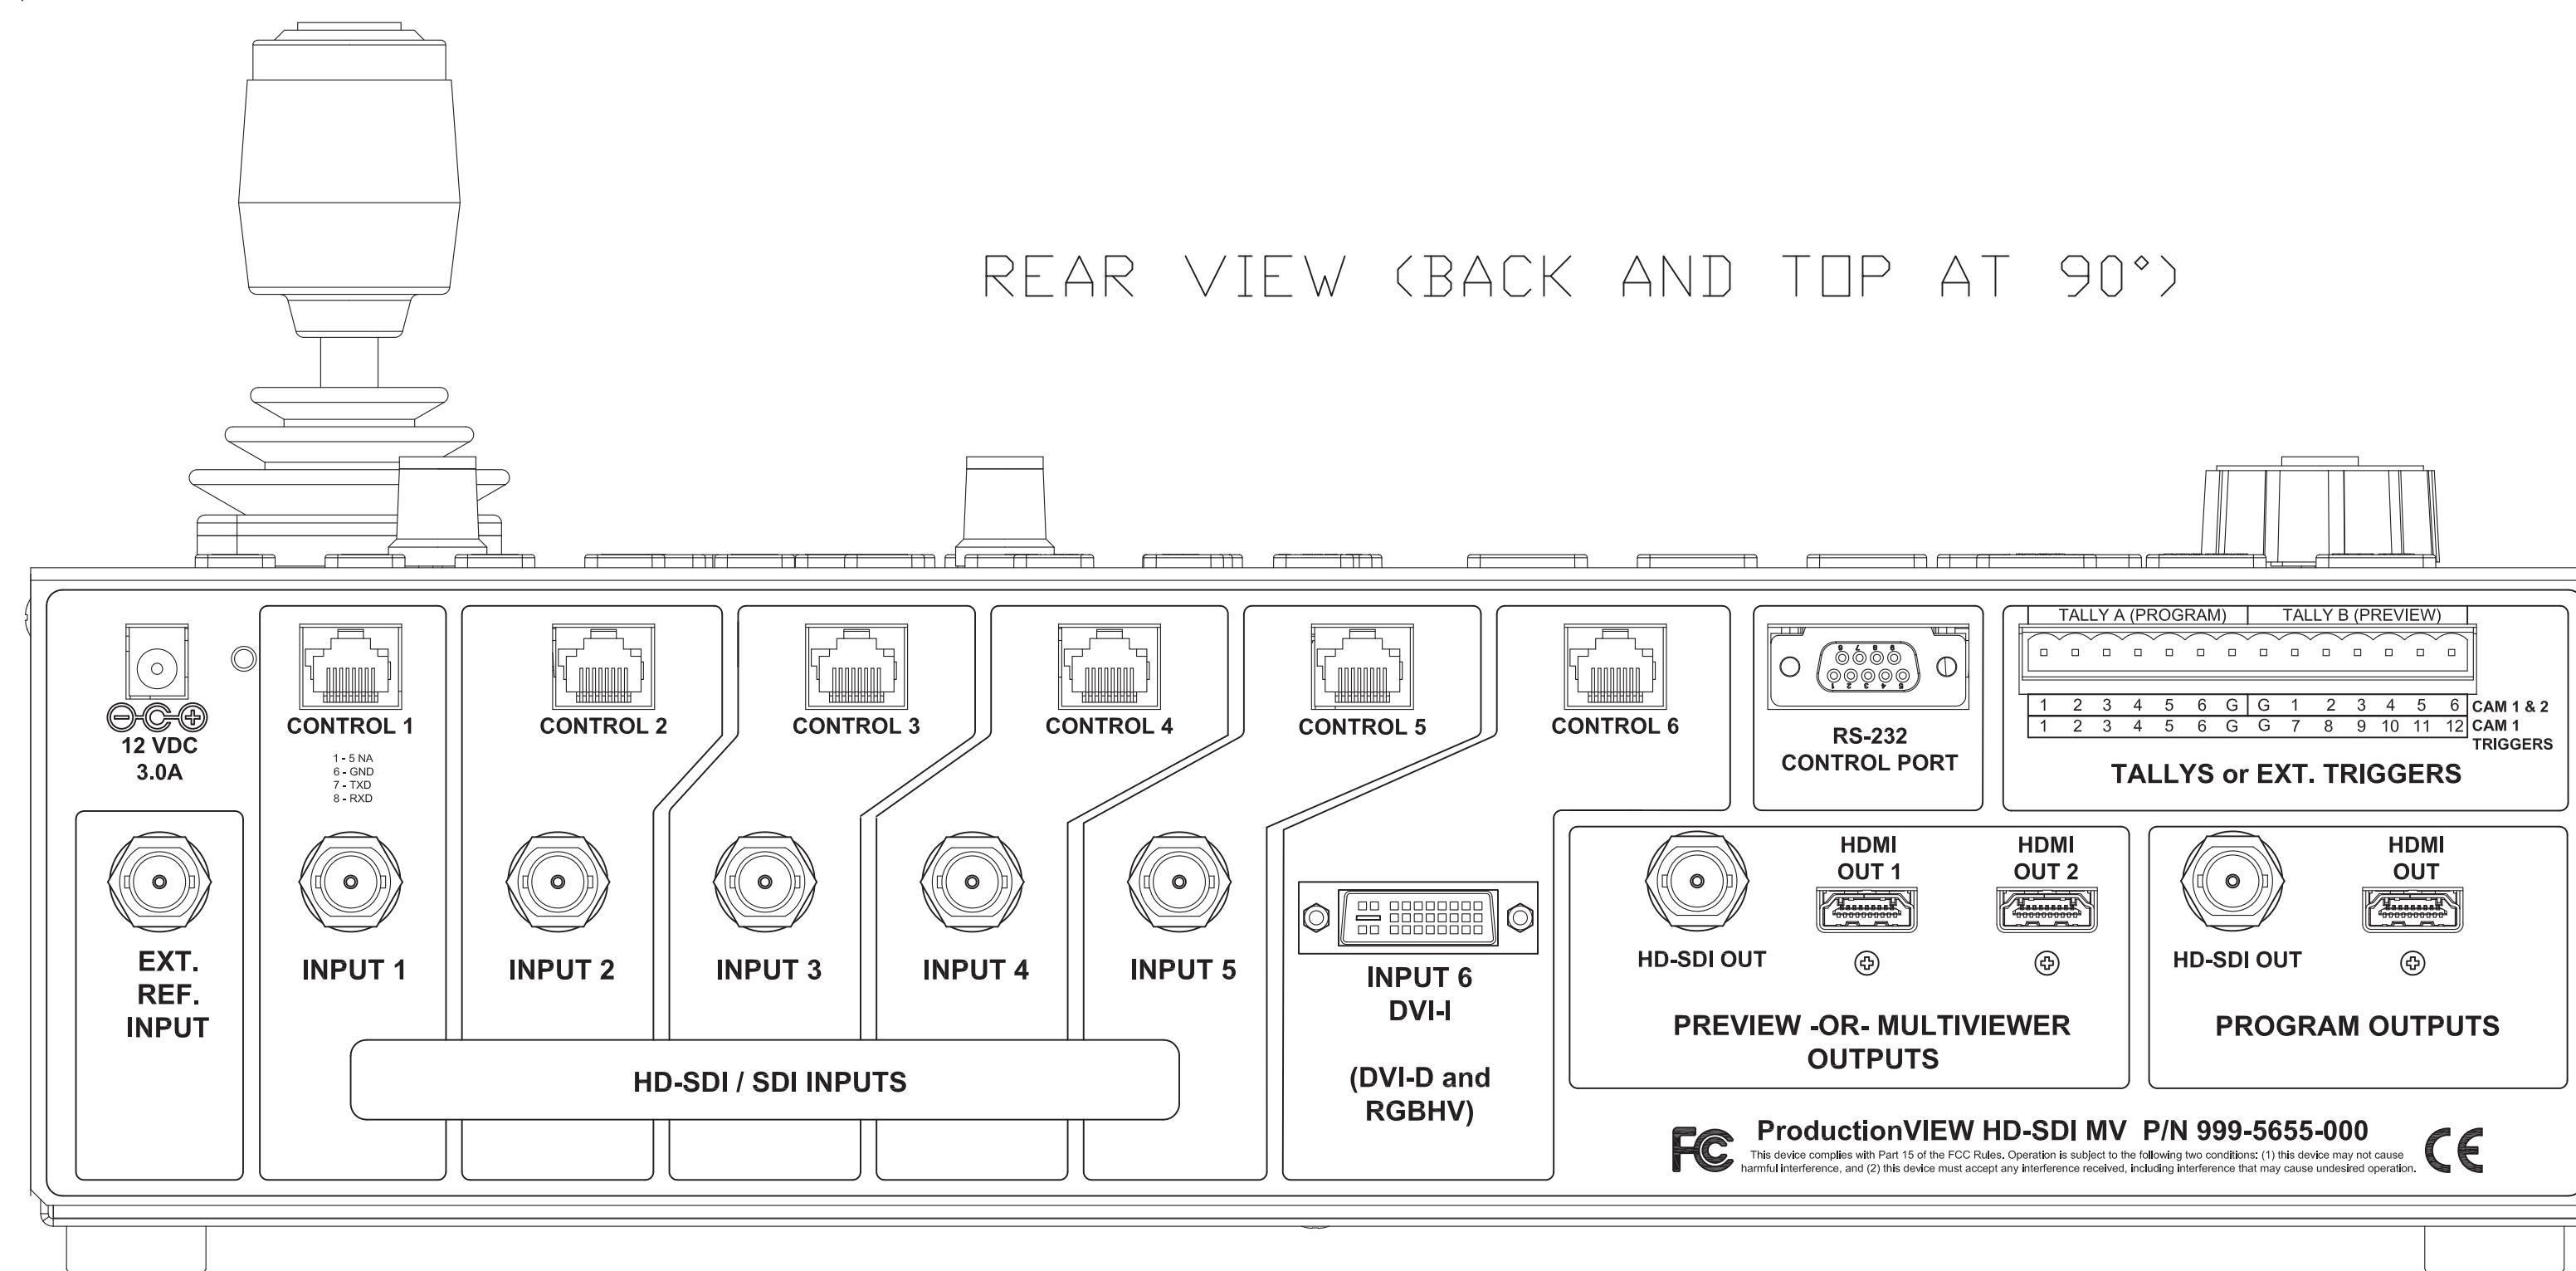

TOP VIEW

10.000" [254.00]

16.125" [409.57]

SIDE VIEW

REAR VIEW (BACK AND TOP AT 90°)

4.473" [113.62]

4.132" [104.94]

vaddio		GENERAL NOTES: DIMENSIONS ARE IN INCHES (mm) UNLESS OTHERWISE NOTED. DO NOT DISTRIBUTE WITHOUT EXPRESS WRITTEN PERMISSION OF VADDIO. DUE TO OUR CONTINUING EFFORTS TO ENHANCE OUR PRODUCTS, WE RESERVE THE RIGHT TO CHANGE SPECIFICATIONS WITHOUT PRIOR NOTICE OR OBLIGATION.	
ProductionVIEW HD-SDI MV VIDEO CONSOLE			
999-5655-000 North American Version 999-5655-001 International Version			
DRAWN RAR/WLF	CHECKED	APPROVED RAR	DATE 8/31/2011
THIS DRAWING, INCLUDING ALL SUBJECT MATTERS INDICATED THEREON OR DERIVED THEREFROM, COMPRISES PROPRIETARY INFORMATION AND IS THE EXPRESS PROPERTY OF VADDIO. ALL RIGHTS RESERVED - ©2008			
MATERIALS STEEL	SCALE 1:1	DRAWING No. PVHSDI MV5655	REV 01
FINISH BLACK POWDERCOAT 20% Gloss	SIZE D		