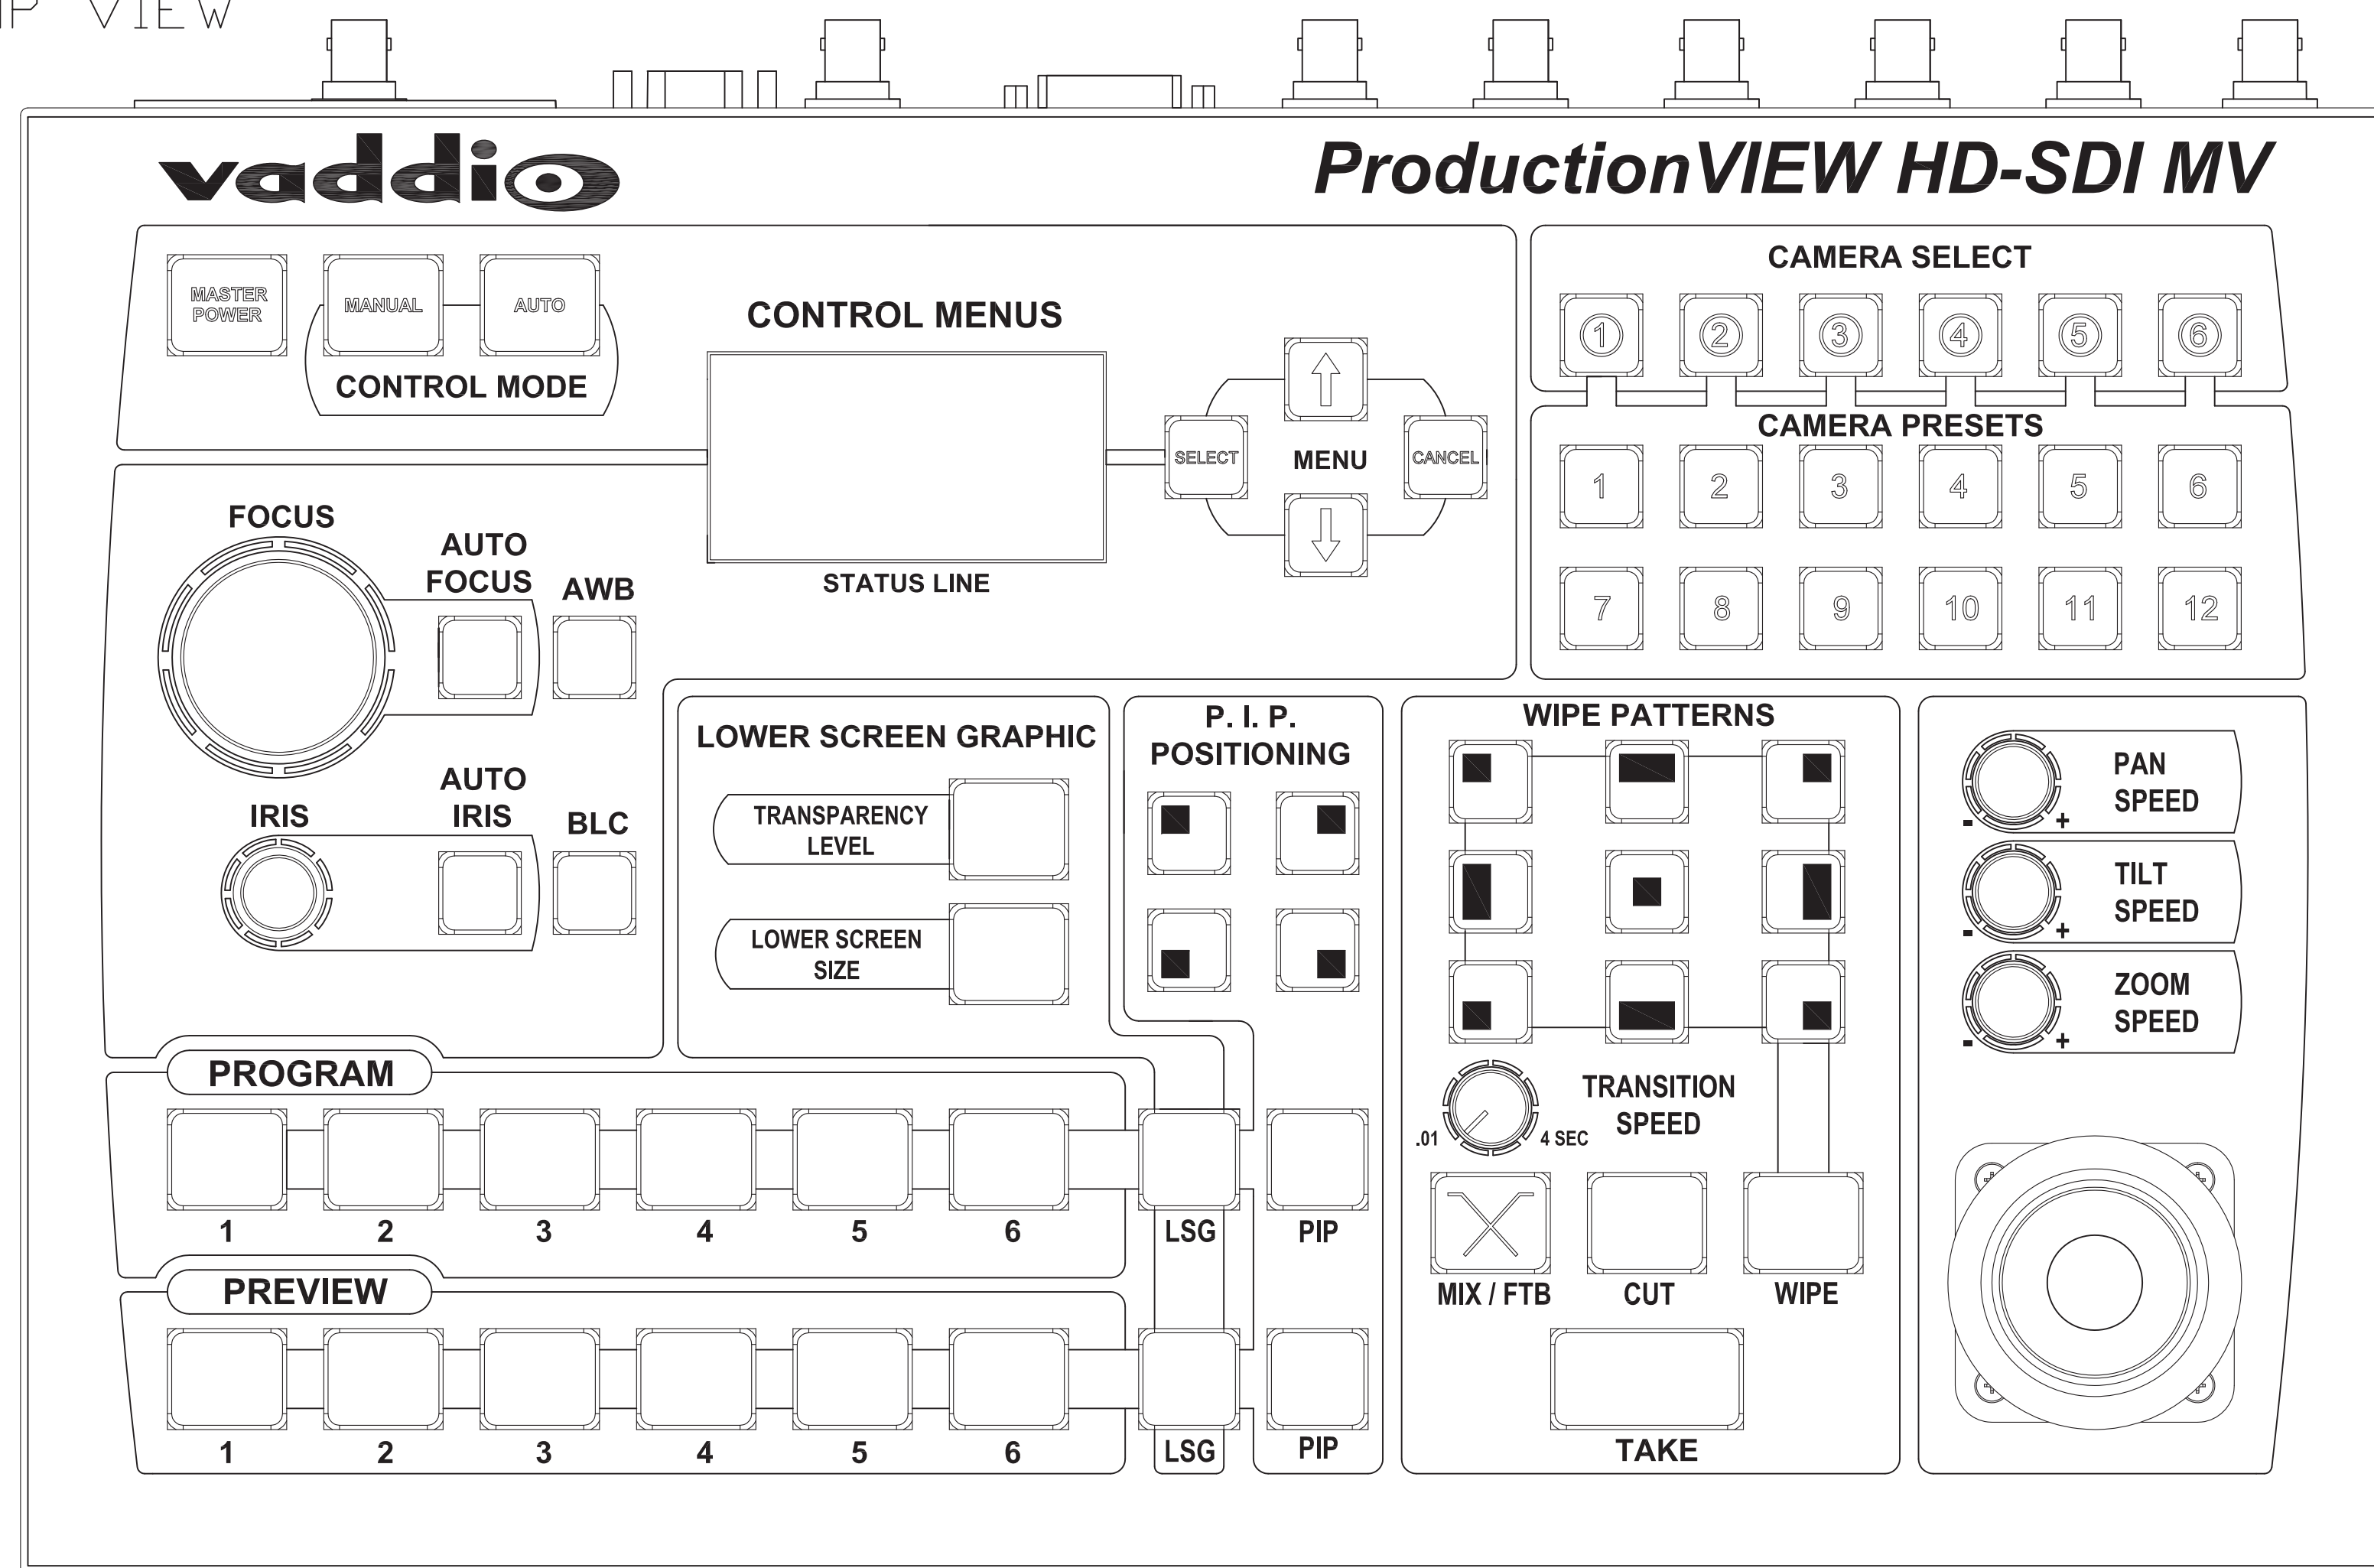

TOP VIEW

10.000" [254.00]

16.125" [409.57]

SIDE VIEW

REAR VIEW (BACK AND TOP AT 90°)

4.473" [113.62]

4.132" [104.94]

vaddio		GENERAL NOTES: DIMENSIONS ARE IN INCHES (mm) UNLESS OTHERWISE NOTED. DO NOT DISTRIBUTE WITHOUT EXPRESS WRITTEN PERMISSION OF VADDIO. DUE TO OUR CONTINUING EFFORTS TO ENHANCE OUR PRODUCTS, WE RESERVE THE RIGHT TO CHANGE SPECIFICATIONS WITHOUT PRIOR NOTICE OR OBLIGATION.	
ProductionVIEW HD-SDI MV VIDEO CONSOLE			
999-5655-000 North American Version 999-5655-001 International Version			
DRAWN RAR/WLF	CHECKED	APPROVED RAR	DATE 8/31/2011
THIS DRAWING, INCLUDING ALL SUBJECT MATTERS INDICATED THEREON OR DERIVED THEREFROM, COMPRISES PROPRIETARY INFORMATION AND IS THE EXPRESS PROPERTY OF VADDIO. ALL RIGHTS RESERVED - ©2008			
MATERIALS STEEL	SCALE 1:1	DRAWING No. PVHSDI MV5655	REV 01
FINISH BLACK POWDERCOAT 20% Gloss	SIZE D		