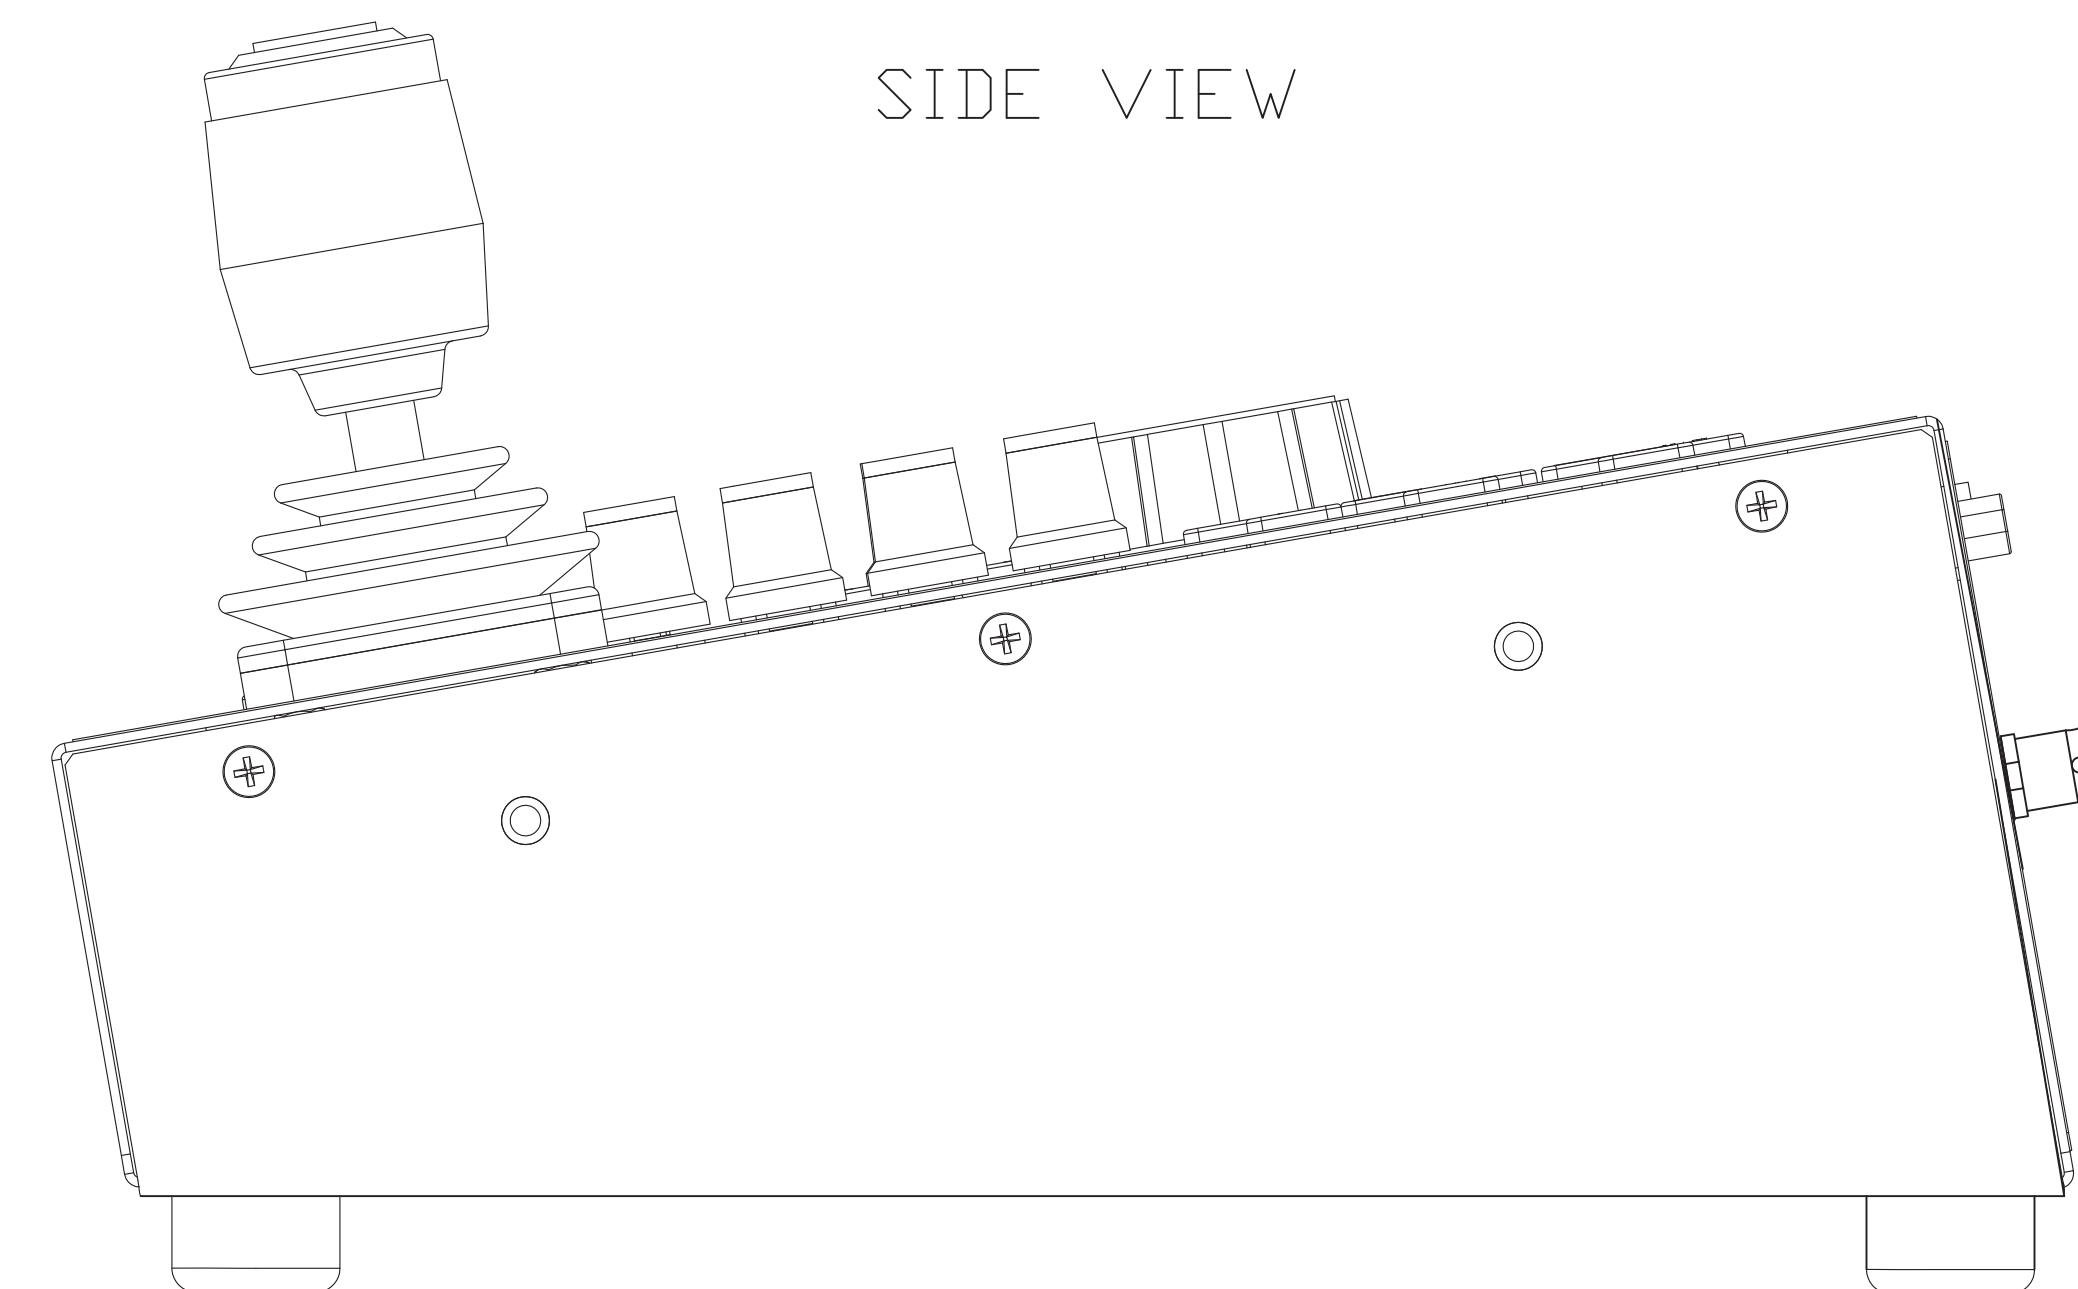

TOP VIEW

10.000" [254.00]

16.125" [409.57]

SIDE VIEW

REAR VIEW (BACK AND TOP AT 90°)

4.473" [113.62]

4.132" [104.94]

vaddio		GENERAL NOTES: DIMENSIONS ARE IN INCHES (mm) UNLESS OTHERWISE NOTED. DO NOT DISTRIBUTE WITHOUT EXPRESS WRITTEN PERMISSION OF VADDIO. DUE TO OUR CONTINUING EFFORTS TO ENHANCE OUR PRODUCTS, WE RESERVE THE RIGHT TO CHANGE SPECIFICATIONS WITHOUT PRIOR NOTICE OR OBLIGATION.	
ProductionVIEW HD-SDI MV VIDEO CONSOLE			
999-5655-000 North American Version 999-5655-001 International Version			
DRAWN RAR/WLF	CHECKED	APPROVED RAR	DATE 8/31/2011
THIS DRAWING, INCLUDING ALL SUBJECT MATTERS INDICATED THEREON OR DERIVED THEREFROM, COMPRISES PROPRIETARY INFORMATION AND IS THE EXPRESS PROPERTY OF VADDIO. ALL RIGHTS RESERVED - ©2008			
MATERIALS STEEL	SCALE 1:1	DRAWING No. PVHSDI MV5655	REV 01
FINISH BLACK POWDERCOAT 20% Gloss	SIZE D		