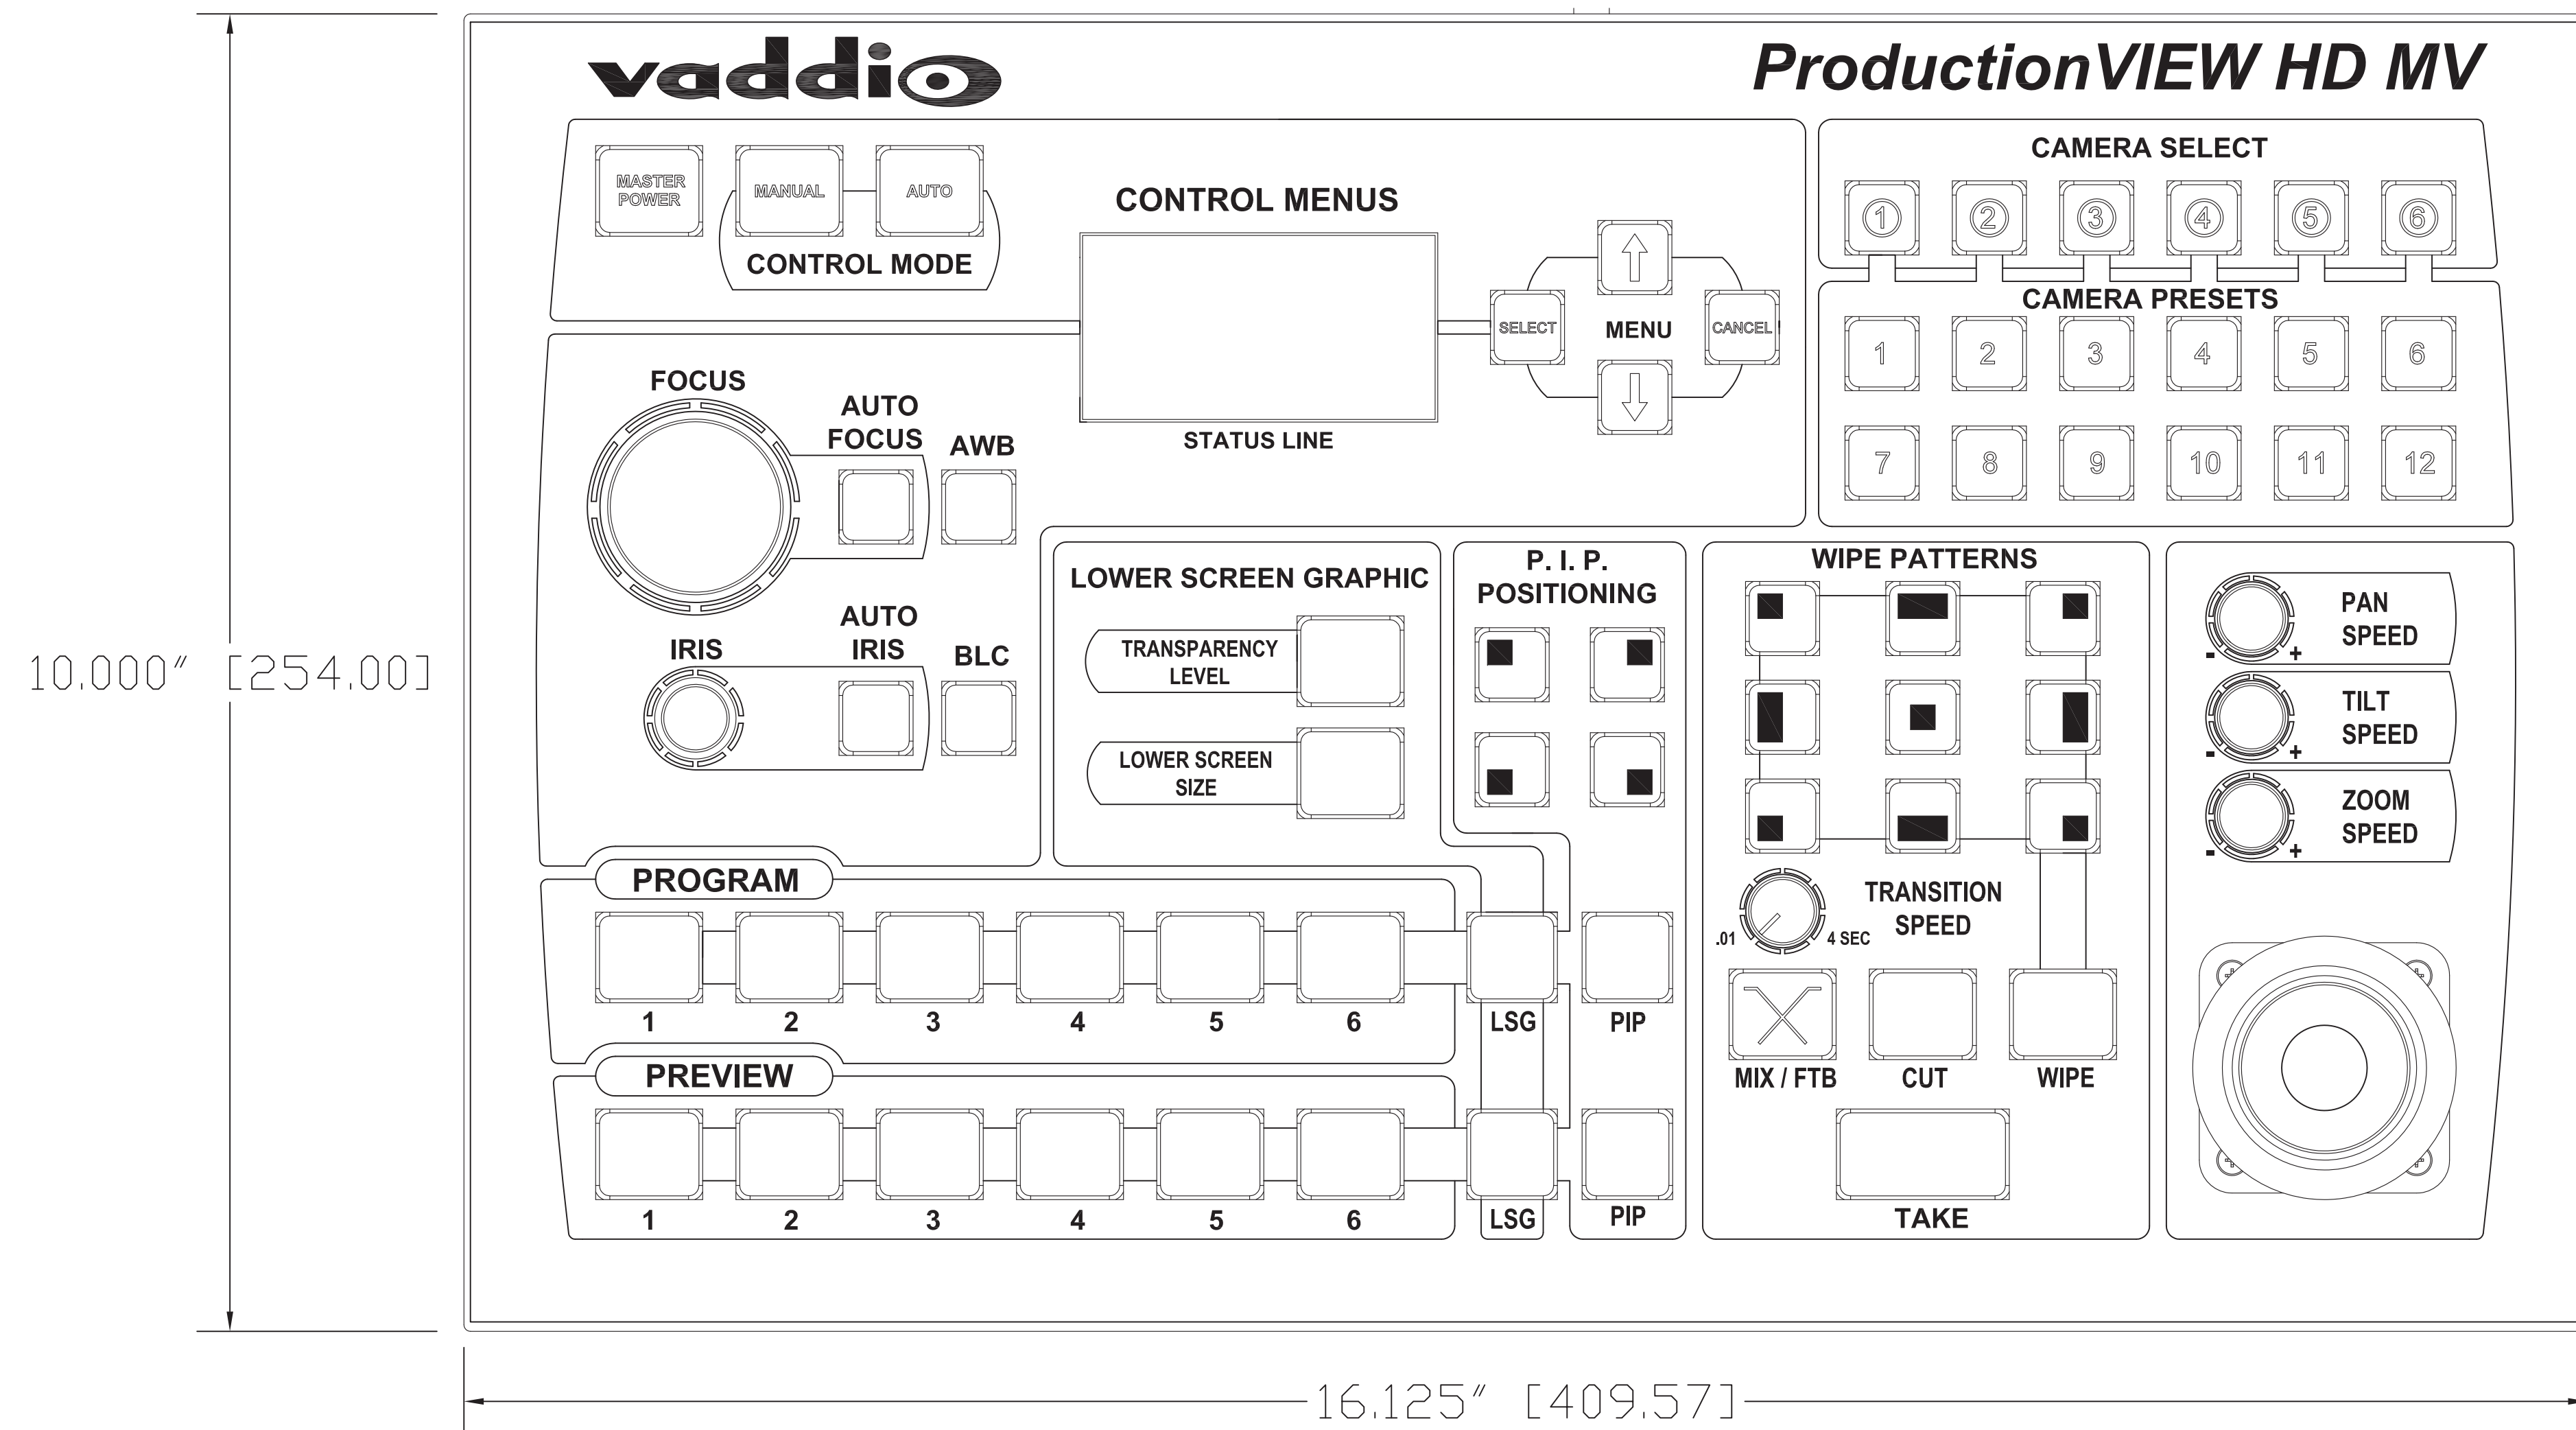

TOP VIEW

SIDE VIEW

REAR VIEW (BACK AND TOP AT 90°)

4.132" [104.94]

		GENERAL NOTES: DIMENSIONS ARE IN INCHES (IN) UNLESS OTHERWISE NOTED. DO NOT DISTRIBUTE WITHOUT EXPRESS WRITTEN PERMISSION OF VADDIO. DUE TO OUR CONTINUING EFFORTS TO ENHANCE OUR PRODUCTS, WE RESERVE THE RIGHT TO CHANGE SPECIFICATIONS WITHOUT PRIOR NOTICE OR OBLIGATION.	
		ProductionVIEW HD MV VIDEO CONSOLE	
999-5625-000 North American Version		999-5625-001 International Version	
DRAWN	CHECKED	APPROVED	DATE
RAR/WLF		RAR	8/31/2011
THIS DRAWING, INCLUDING ALL SUBJECT MATTERS INDICATED THEREON OR DERIVED THEREFROM, COMPRISES PROPRIETARY INFORMATION AND IS THE EXPRESS PROPERTY OF VADDIO. ALL RIGHTS RESERVED - ©2008			
MATERIALS	STEEL	SCALE	1:1
FINISH	BLACK POWDERCOAT 20% Gloss	SIZE	D
		DRAWING No.	PVHD MV5625
		REV	01