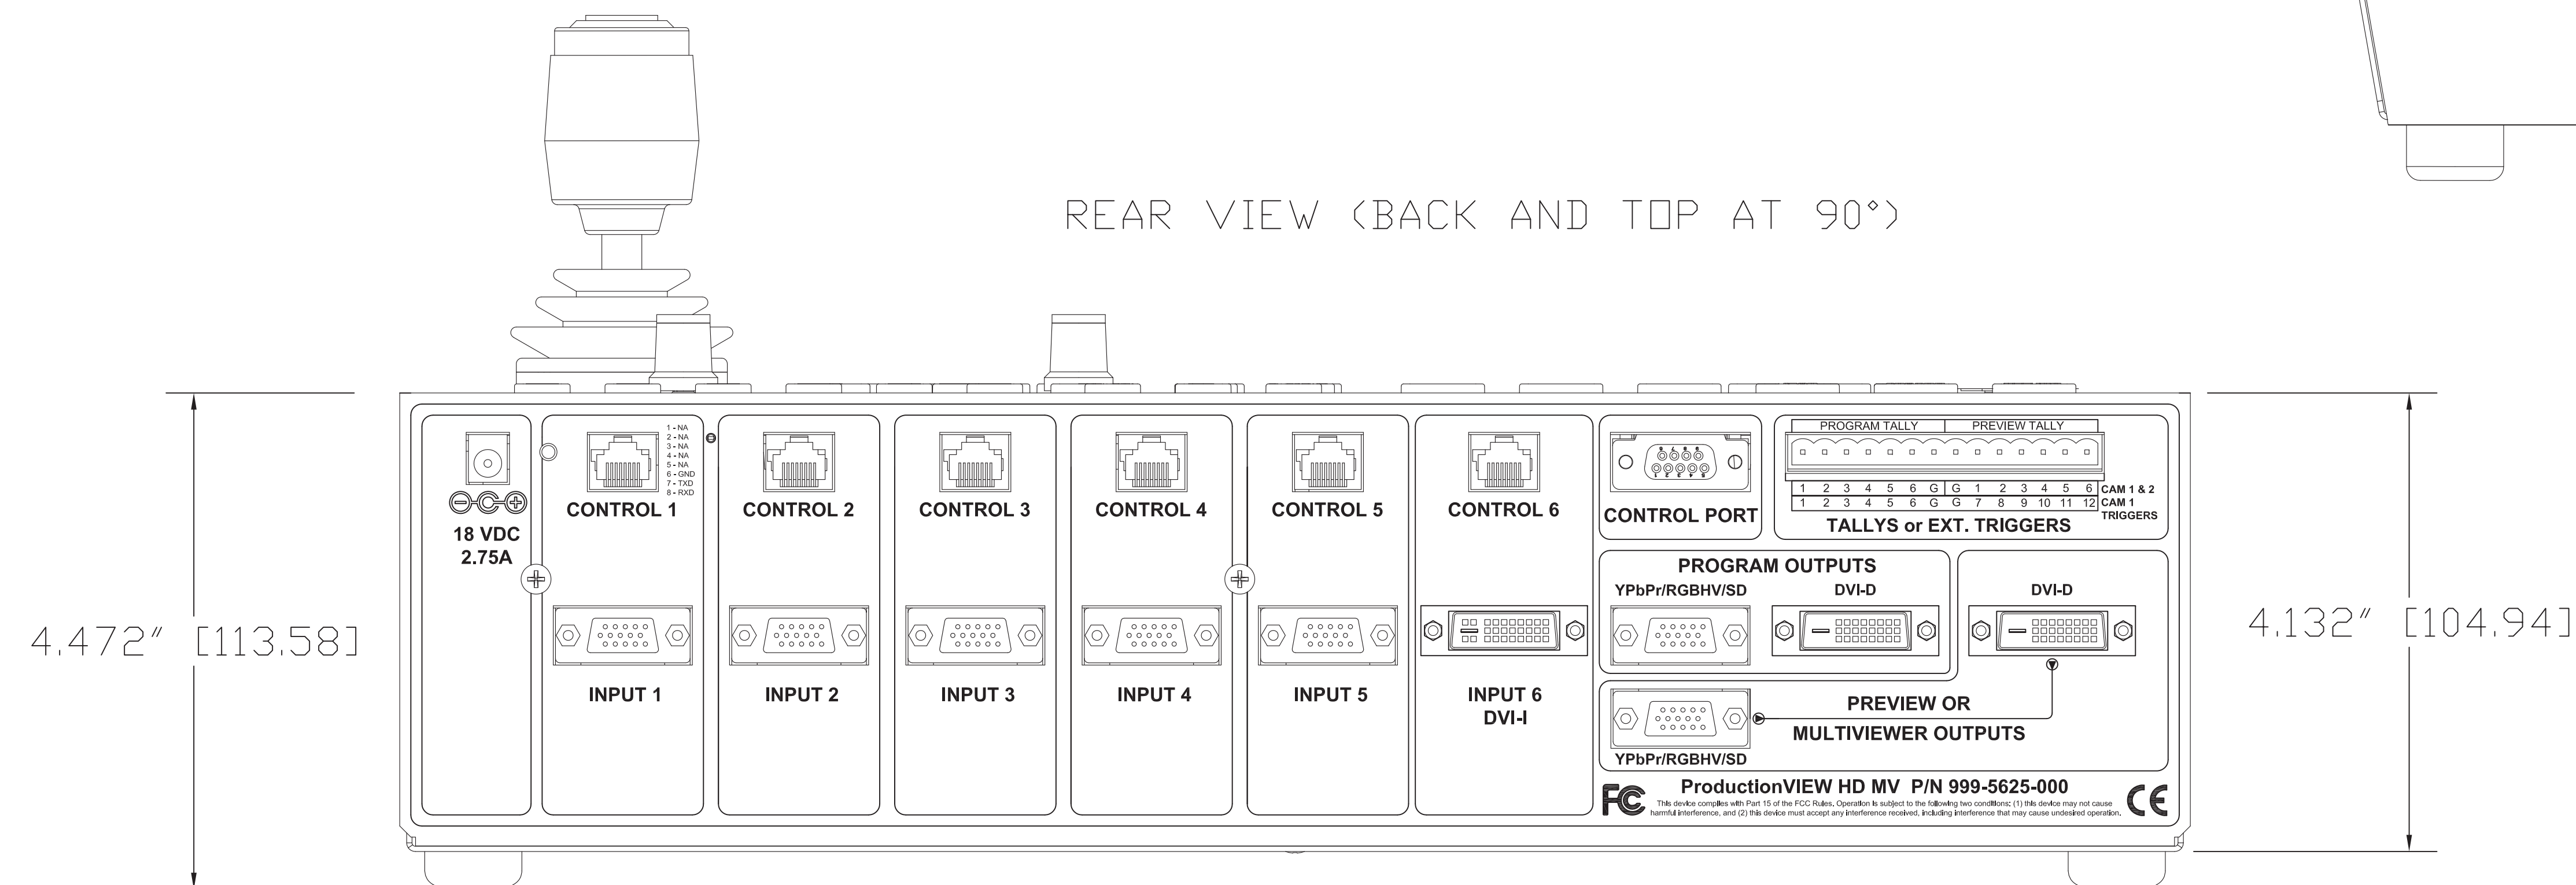

TOP VIEW

SIDE VIEW

REAR VIEW (BACK AND TOP AT 90°)

4.132" [104.94]

		GENERAL NOTES: DIMENSIONS ARE IN INCHES (IN) UNLESS OTHERWISE NOTED. DO NOT DISTRIBUTE WITHOUT EXPRESS WRITTEN PERMISSION OF VADDIO. DUE TO OUR CONTINUING EFFORTS TO ENHANCE OUR PRODUCTS, WE RESERVE THE RIGHT TO CHANGE SPECIFICATIONS WITHOUT PRIOR NOTICE OR OBLIGATION.	
		ProductionVIEW HD MV VIDEO CONSOLE	
999-5625-000 North American Version		999-5625-001 International Version	
DRAWN	CHECKED	APPROVED	DATE
RAR/WLF		RAR	8/31/2011
THIS DRAWING, INCLUDING ALL SUBJECT MATTERS INDICATED THEREON OR DERIVED THEREFROM, COMPRISES PROPRIETARY INFORMATION AND IS THE EXPRESS PROPERTY OF VADDIO. ALL RIGHTS RESERVED - ©2008			
MATERIALS	STEEL	SCALE	1:1
FINISH	BLACK POWDERCOAT 20% Gloss	SIZE	D
		DRAWING No.	PVHD MV5625
		REV	01