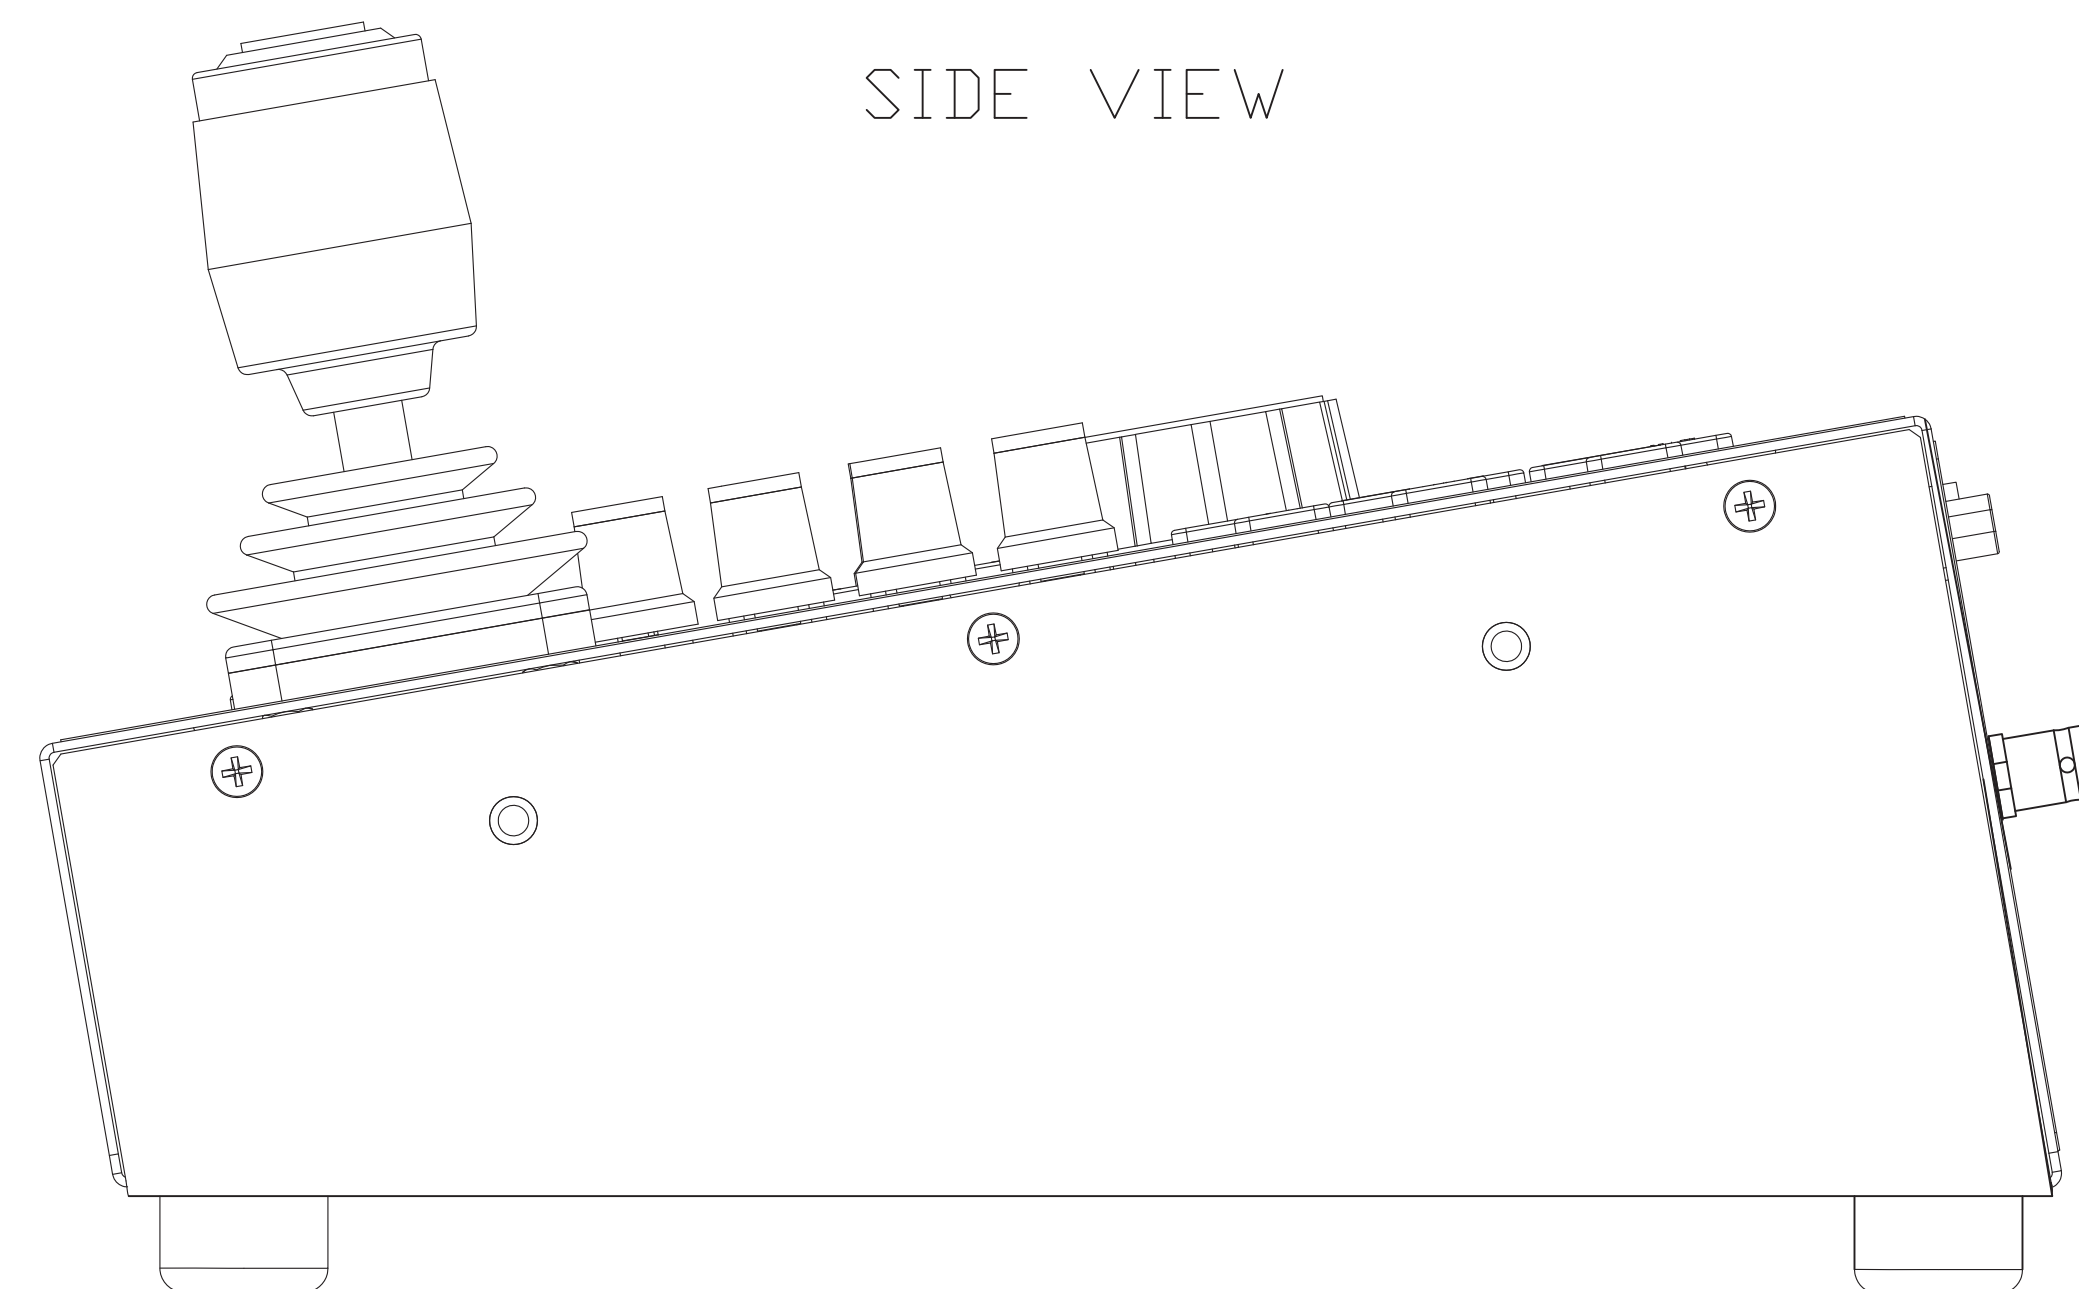

TOP VIEW

SIDE VIEW

REAR VIEW (BACK AND TOP AT 90°)

4.132" [104.94]

		GENERAL NOTES: DIMENSIONS ARE IN INCHES (IN) UNLESS OTHERWISE NOTED. DO NOT DISTRIBUTE WITHOUT EXPRESS WRITTEN PERMISSION OF VADDIO. DUE TO OUR CONTINUING EFFORTS TO ENHANCE OUR PRODUCTS, WE RESERVE THE RIGHT TO CHANGE SPECIFICATIONS WITHOUT PRIOR NOTICE OR OBLIGATION.	
		ProductionVIEW HD MV VIDEO CONSOLE	
999-5625-000 North American Version		999-5625-001 International Version	
DRAWN	CHECKED	APPROVED	DATE
RAR/WLF		RAR	8/31/2011
THIS DRAWING, INCLUDING ALL SUBJECT MATTERS INDICATED THEREON OR DERIVED THEREFROM, COMPRISES PROPRIETARY INFORMATION AND IS THE EXPRESS PROPERTY OF VADDIO. ALL RIGHTS RESERVED - ©2008			
MATERIALS	STEEL	SCALE	1:1
FINISH	BLACK POWDERCOAT 20% Gloss	SIZE	D
		DRAWING No.	PVHD MV5625
		REV	01