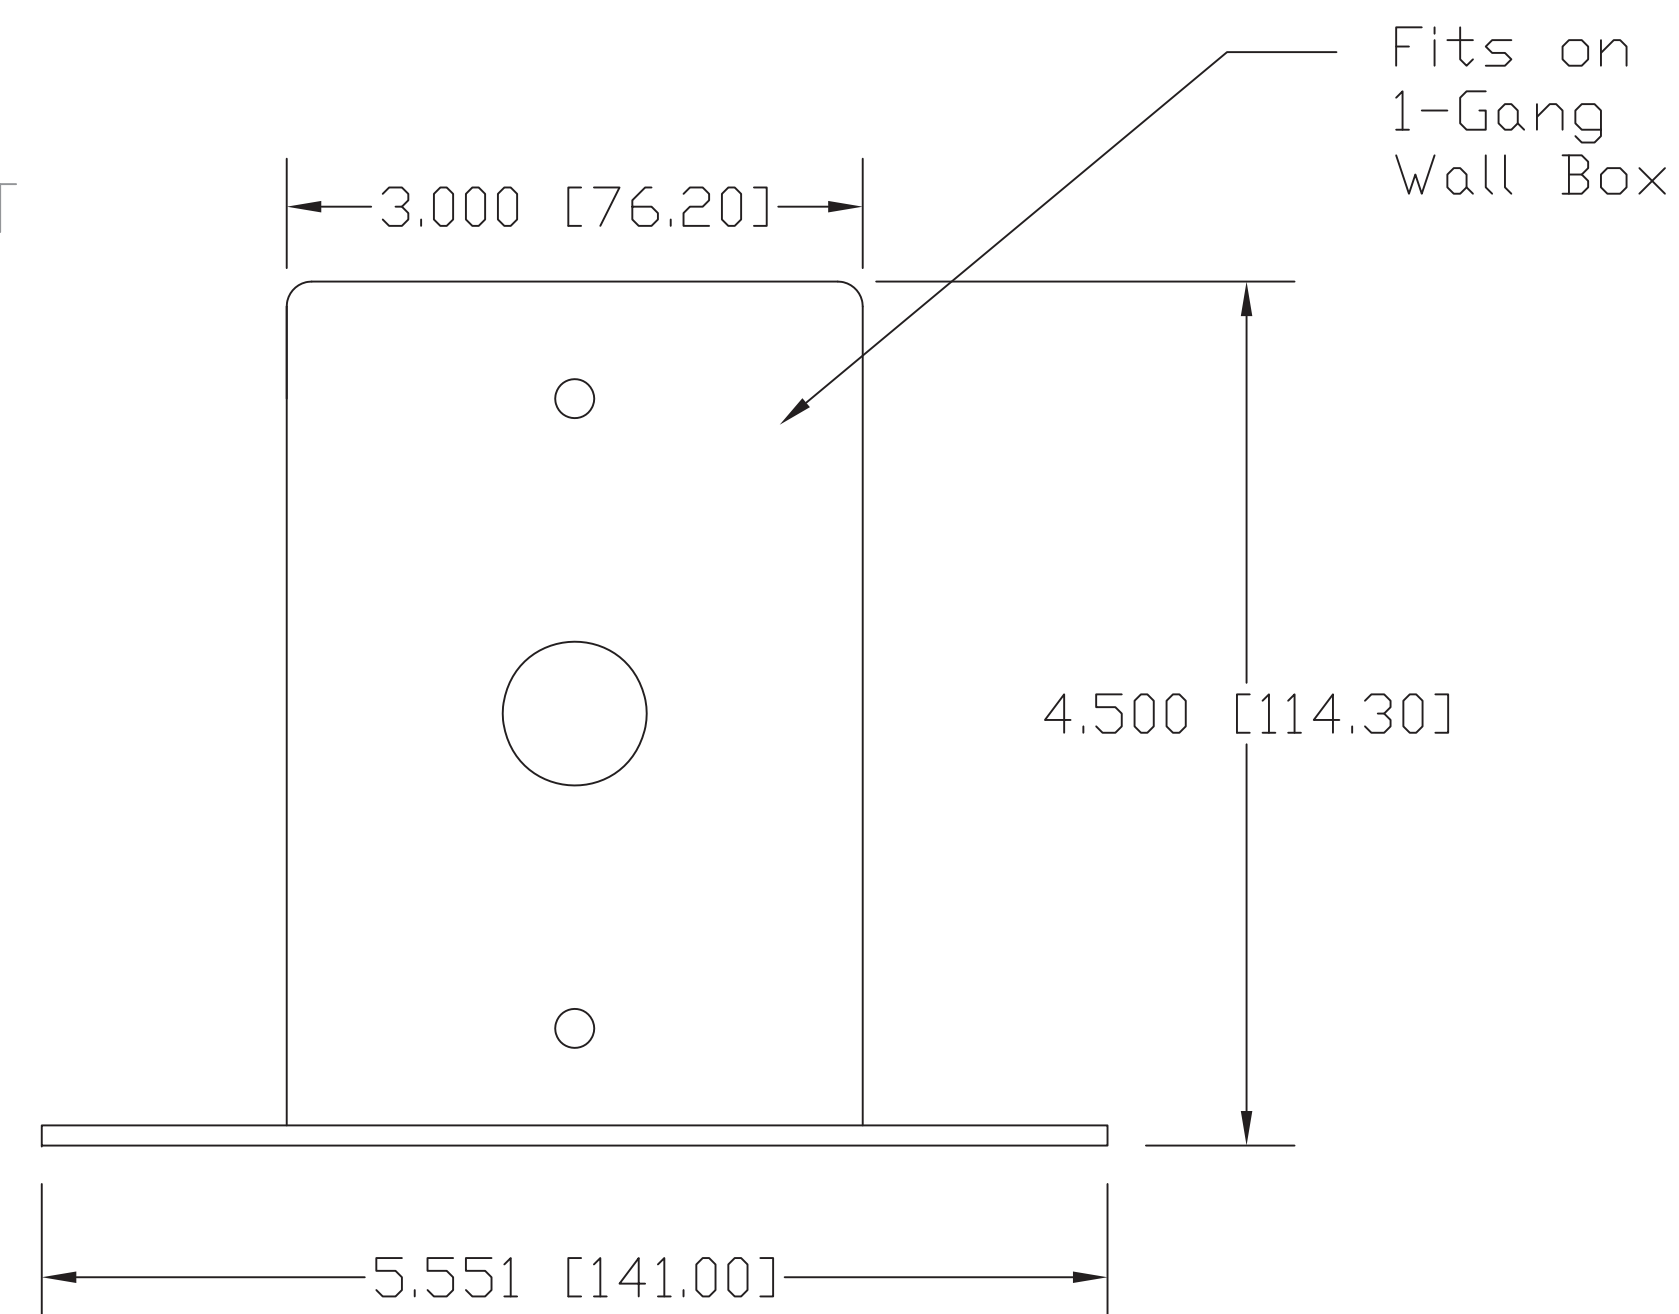

FRONT VIEW

vaddio

535-2000-237 WALL MOUNT FOR ZoomSHOT & WideSHOT

Included with Vaddio ZoomSHOT & WideSHOT Camera System Packages

DRAWN	CHECKED	APPROVED	DATE
RAR		RAR	04/29/14

THIS DRAWING, INCLUDING ALL SUBJECT MATTERS INDICATED THEREON OR DERIVED THEREFROM, COMPRISES PROPRIETARY INFORMATION AND IS THE EXPRESS PROPERTY OF VADDIO. All Rights Reserved - Copyright © 2008

MATERIALS	CRS SHT, .105 (12 GA) BLACK POWDERCOAT - C241-BK303	SCALE	1:1	DRAWING No.	REV
COMMENTS	Image Polarizing Magnetics (IPM) - NOT INCLUDED	SIZE	D	2000-237	A