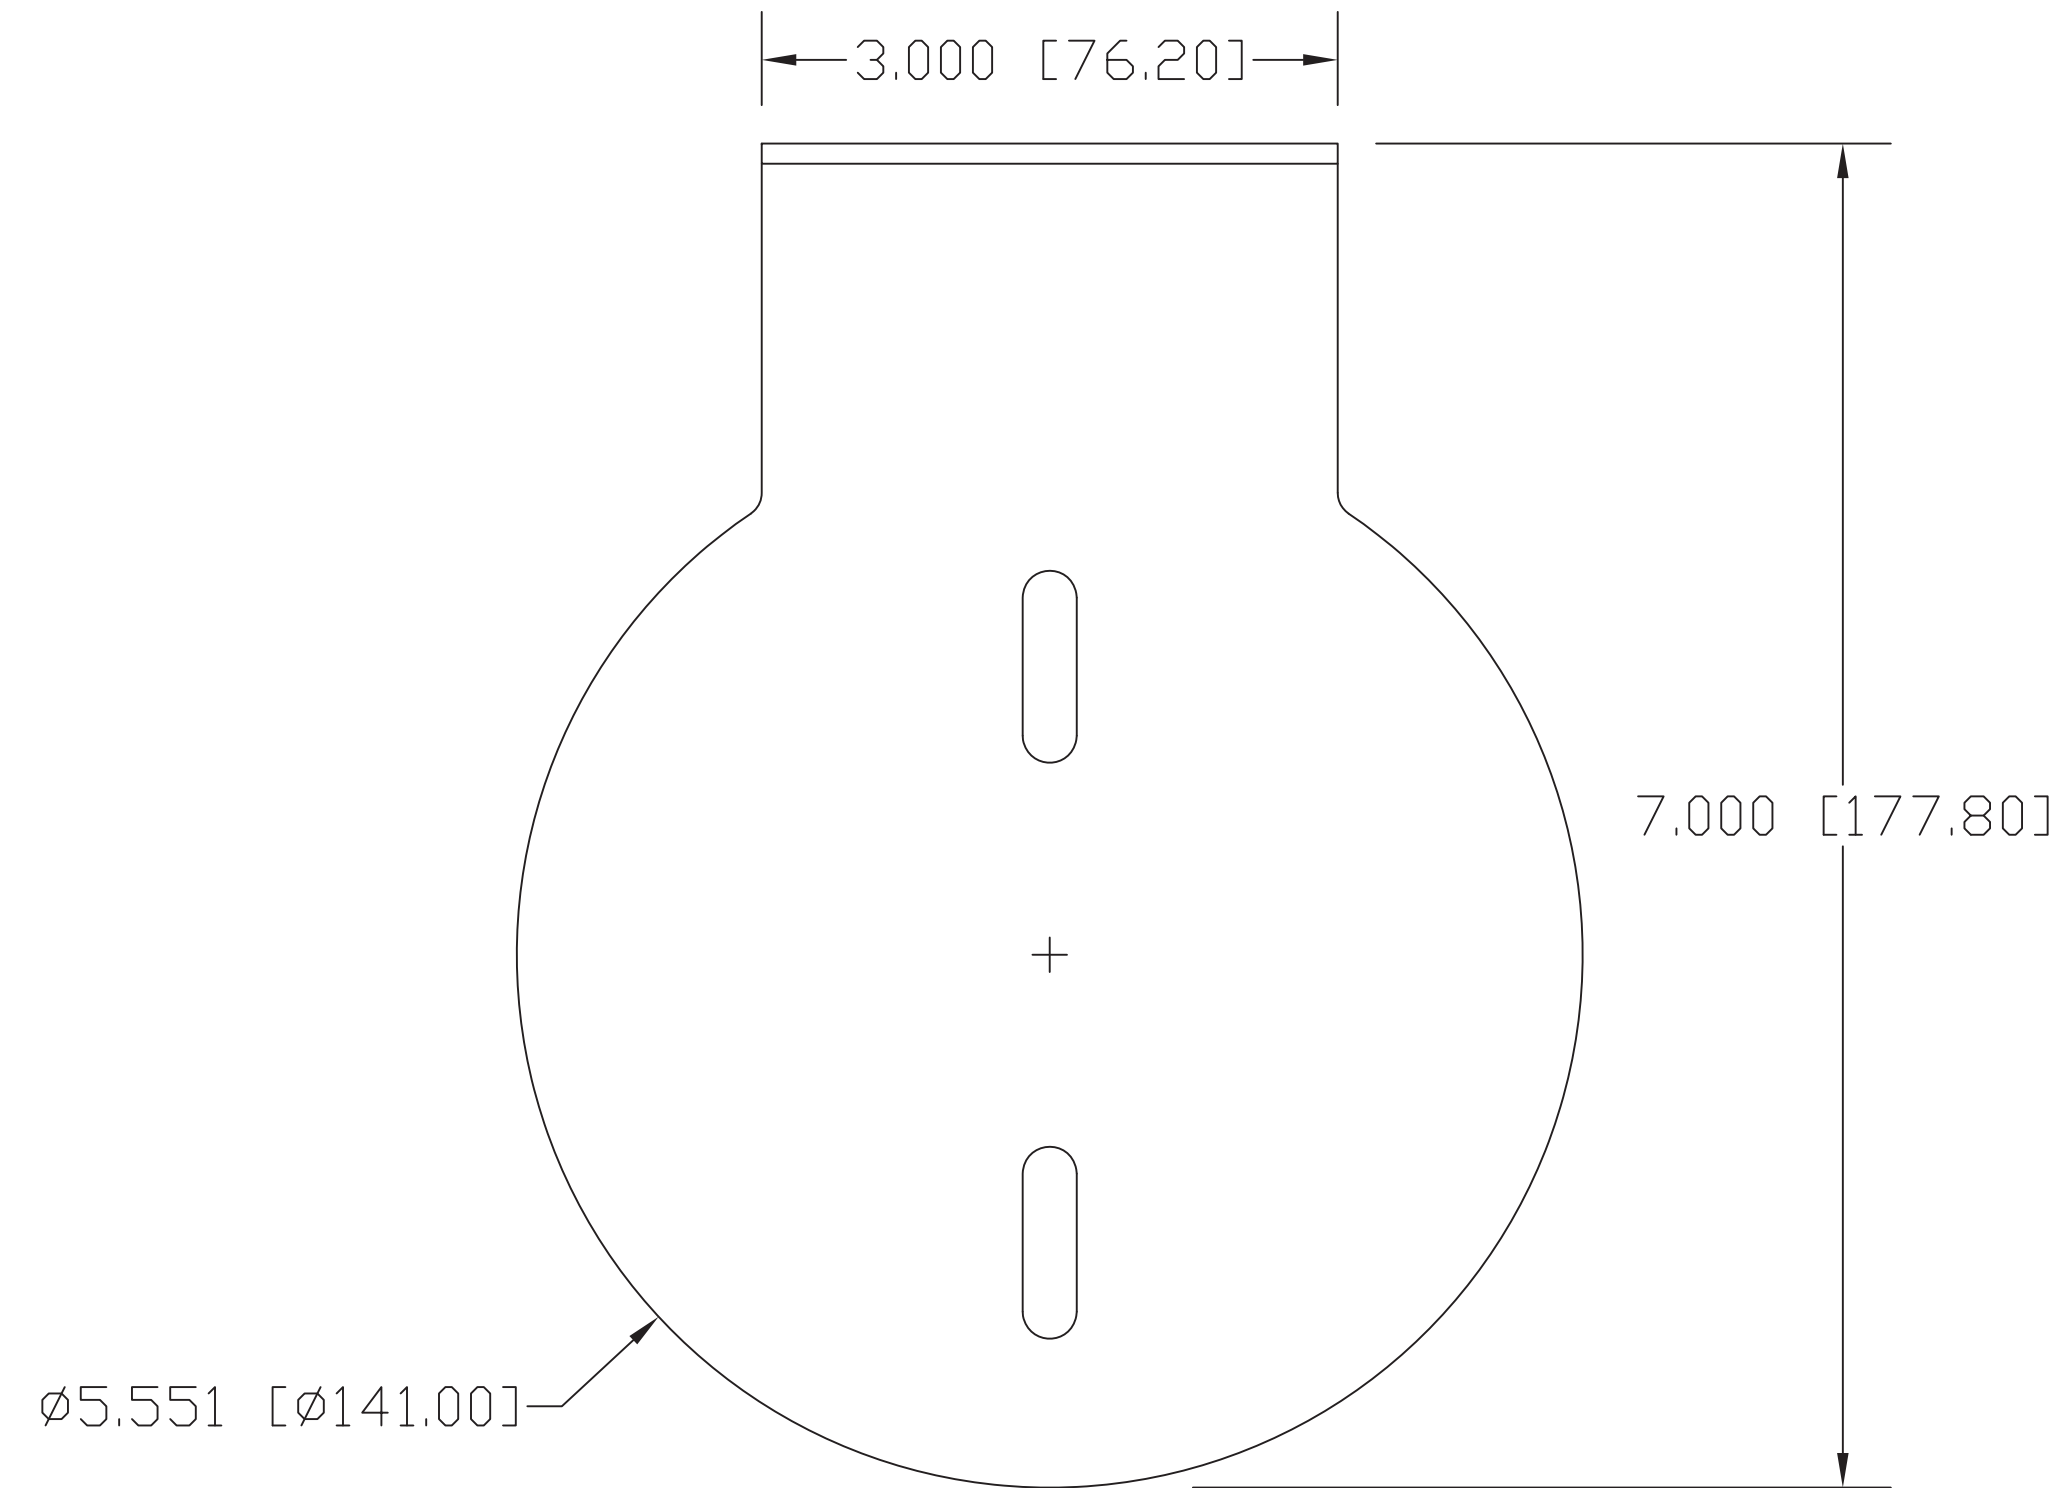

TOP VIEW

vaddio

535-2000-237 WALL MOUNT FOR ZoomSHOT & WideSHOT

Included with Vaddio ZoomSHOT & WideSHOT Camera System Packages

DRAWN	CHECKED	APPROVED	DATE
RAR		RAR	04/29/14

THIS DRAWING, INCLUDING ALL SUBJECT MATTERS INDICATED THEREON OR DERIVED THEREFROM, COMPRISES PROPRIETARY INFORMATION AND IS THE EXPRESS PROPERTY OF VADDIO. All Rights Reserved - Copyright © 2008

MATERIALS	CRS SHT, .105 (12 GA) BLACK POWDERCOAT - C241-BK303	SCALE	1:1	DRAWING No.	REV
COMMENTS	Image Polarizing Magnetics (IPM) - NOT INCLUDED	SIZE	D	2000-237	A