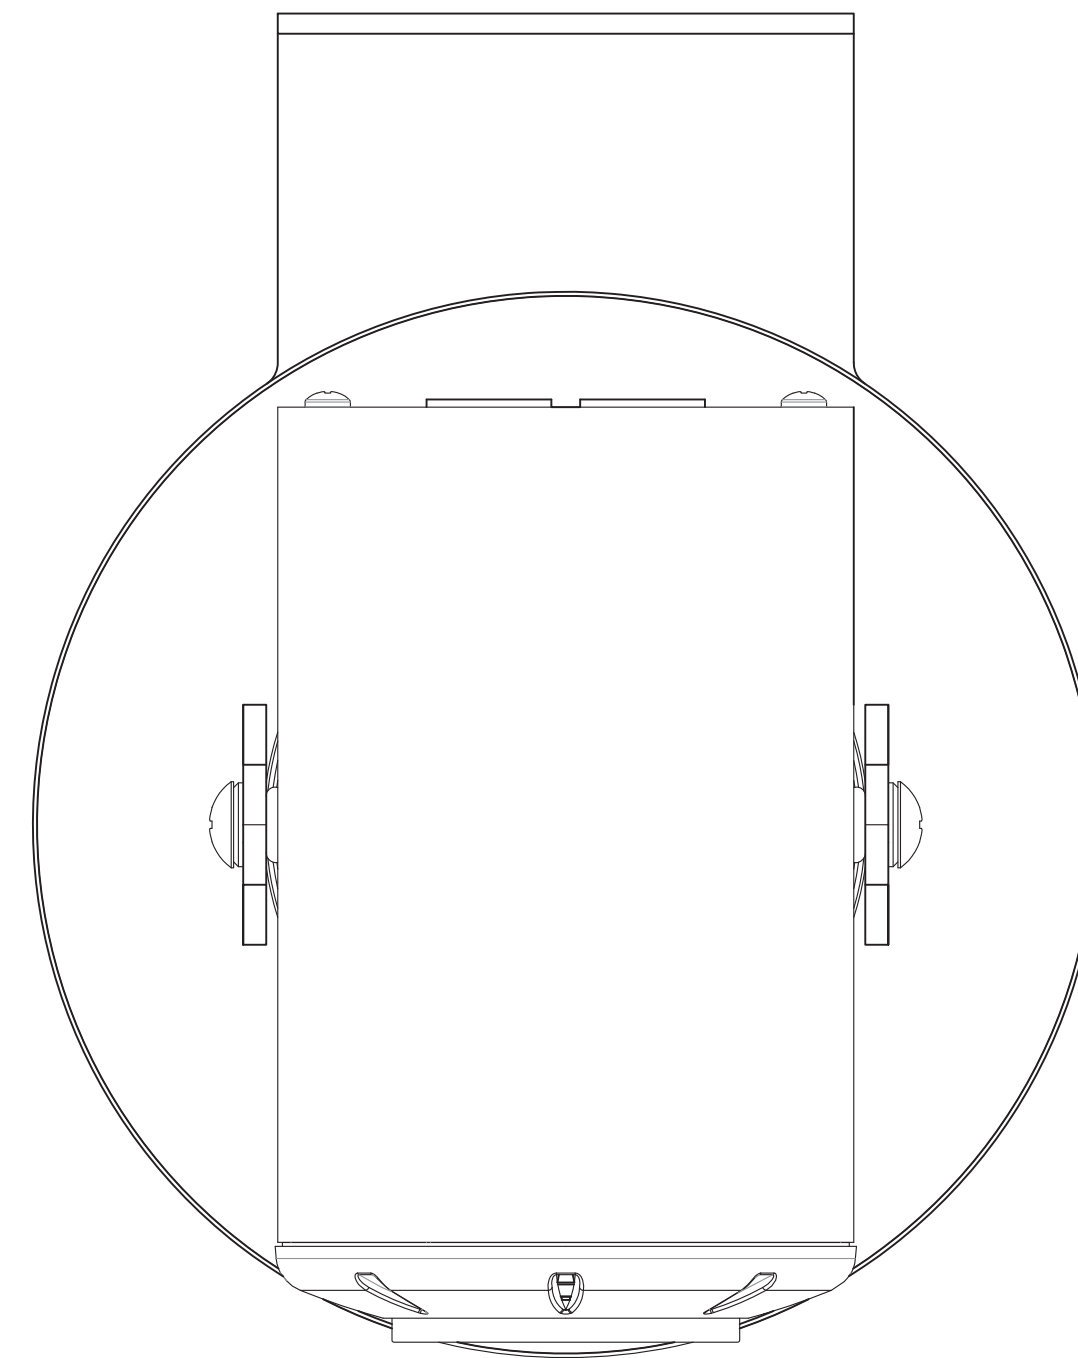

TOP VIEW
with ZoomSHOT