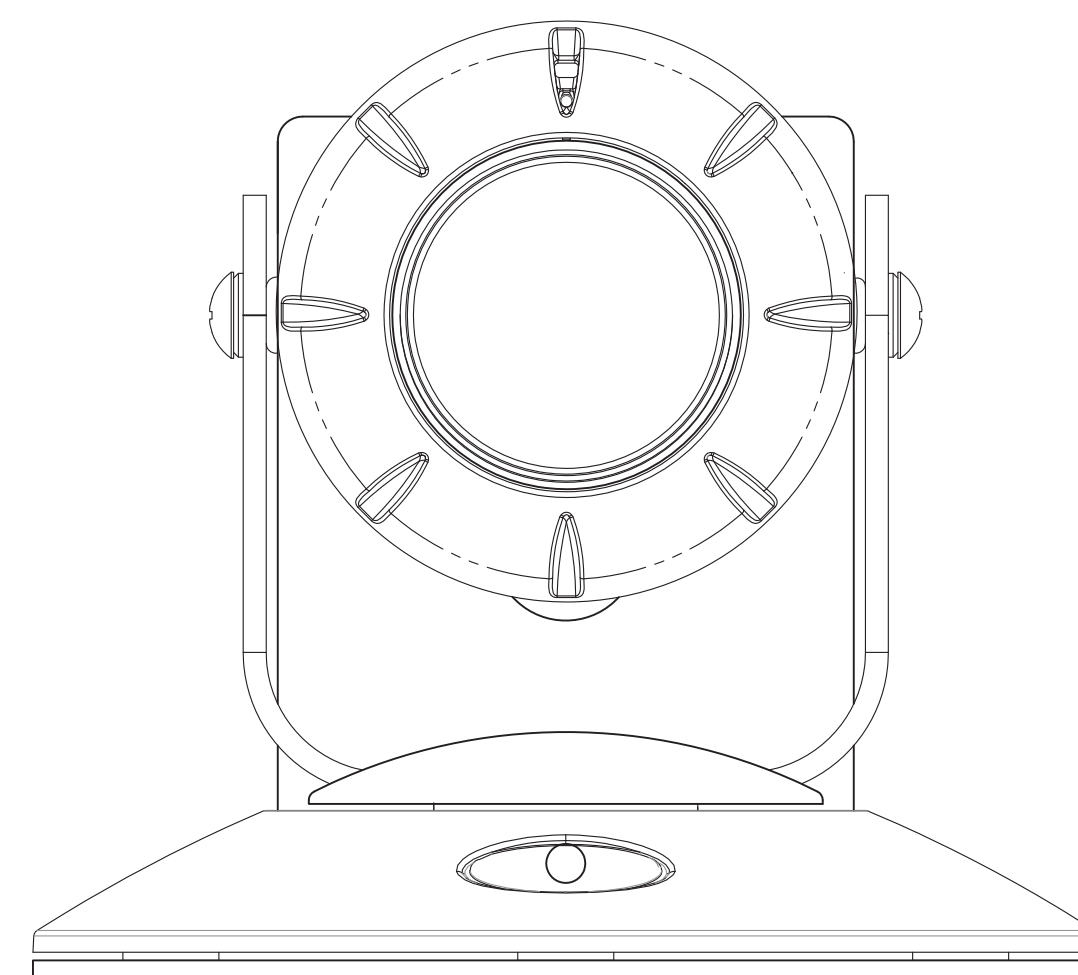

FRONT VIEW
with ZoomSHOT

vaddio

535-2000-237 WALL MOUNT FOR ZoomSHOT & WideSHOT

Included with Vaddio ZoomSHOT & WideSHOT Camera System Packages

DRAWN	CHECKED	APPROVED	DATE
RAR		RAR	04/29/14

THIS DRAWING, INCLUDING ALL SUBJECT MATTERS INDICATED THEREON OR DERIVED THEREFROM, COMPRISES PROPRIETARY INFORMATION AND IS THE EXPRESS PROPERTY OF VADDIO. All Rights Reserved - Copyright © 2008

MATERIALS	CRS SHT, .105 (12 GA) BLACK POWDERCOAT - C241-BK303	SCALE	1:1	DRAWING No.	REV
COMMENTS	Image Polarizing Magnetics (IPM) - NOT INCLUDED	SIZE	D	2000-237	A