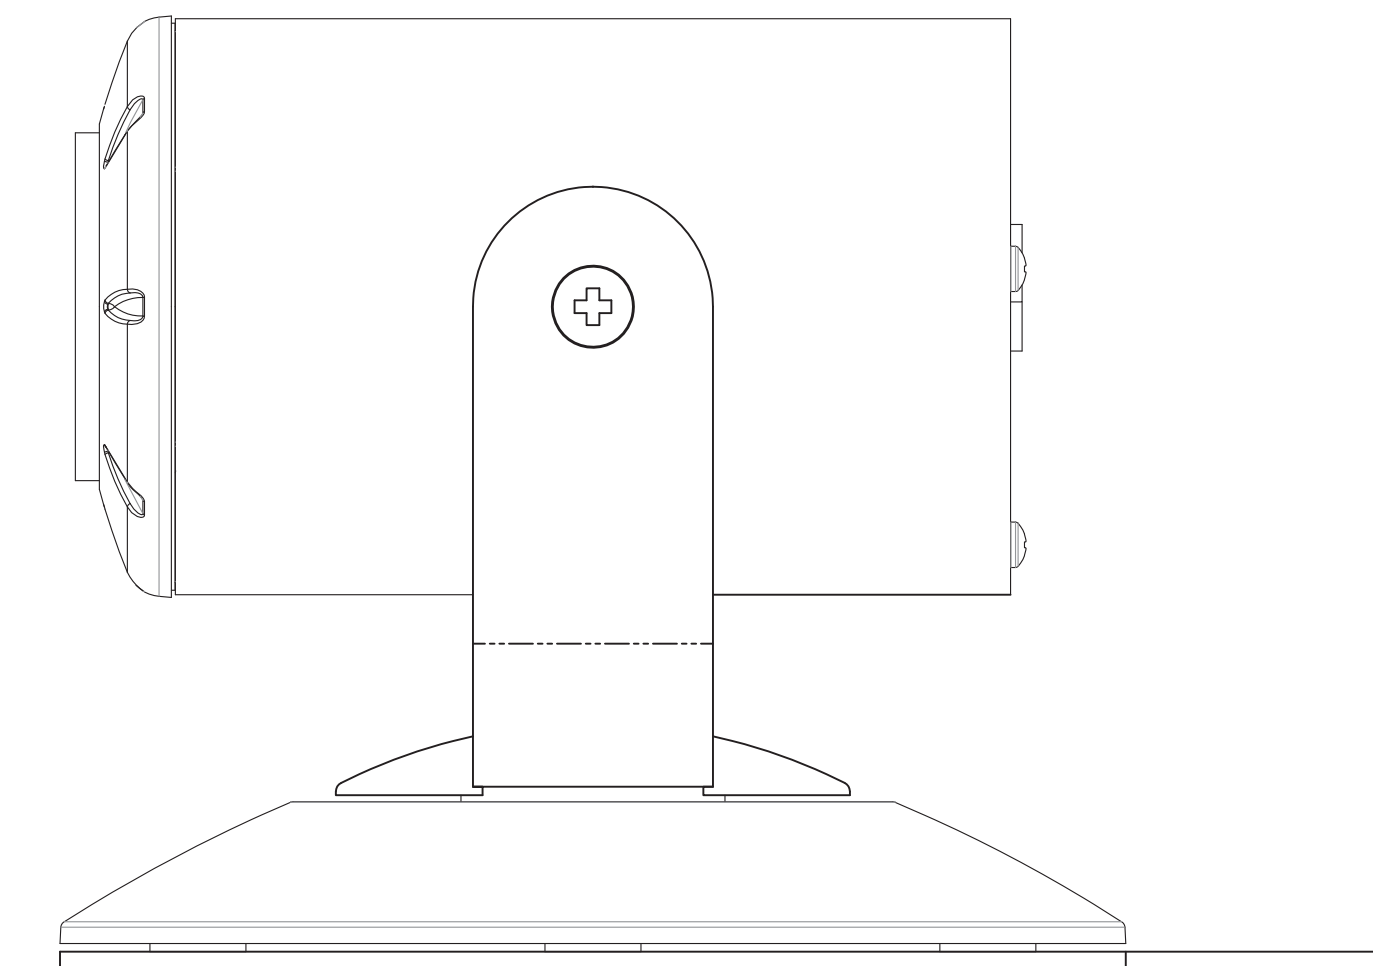

SIDE VIEW
with ZoomSHOT