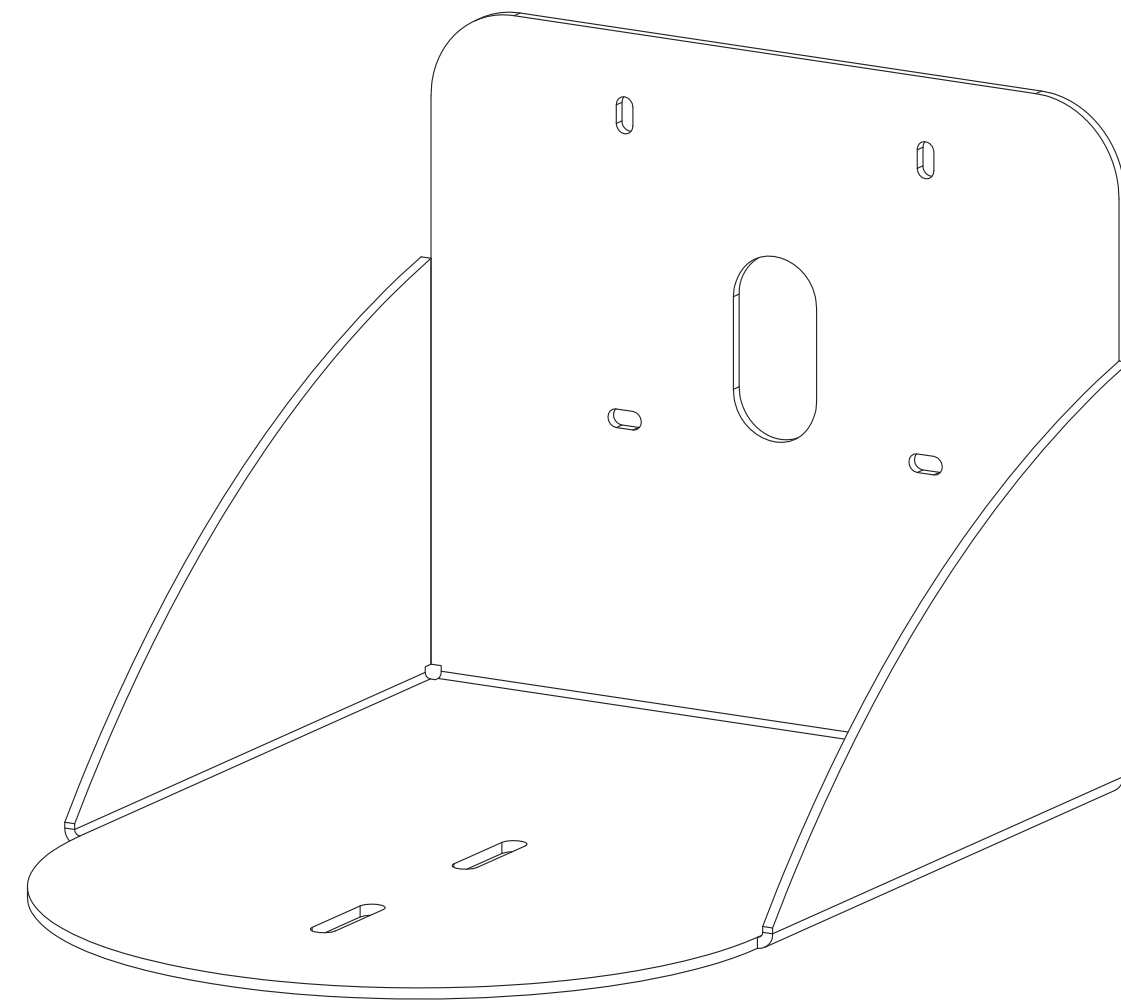

TOP VIEW

ISO VIEW

FRONT VIEW

SIDE VIEW

vaddio		GENERAL NOTES: DIMENSIONS ARE IN INCHES (mm) UNLESS OTHERWISE NOTED. DO NOT DISTRIBUTE WITHOUT EXPRESS WRITTEN PERMISSION OF VADDIO. DUE TO OUR CONTINUING EFFORTS TO ENHANCE OUR PRODUCTS, WE RESERVE THE RIGHT TO CHANGE SPECIFICATIONS WITHOUT PRIOR NOTICE OR OBLIGATION.	
Wall Mount for Sony BRC-Z700/BRC-H900			
Part Number 535-2000-225			
DRAWN RAR	CHECKED	APPROVED RAR	DATE 06/26/2012
THIS DRAWING, INCLUDING ALL SUBJECT MATTERS INDICATED THEREON OR DERIVED THEREFROM, COMPRISES PROPRIETARY INFORMATION AND IS THE EXPRESS PROPERTY OF VADDIO. All Rights Reserved - Copyright 2008			
MATERIALS CRS SHT, 11 GA	SCALE 1:2	DRAWING No. 225-2	REV REV B
FINISH PAINT, BLACK FLAT POWDER COAT, PCC# 806-394	SIZE C		