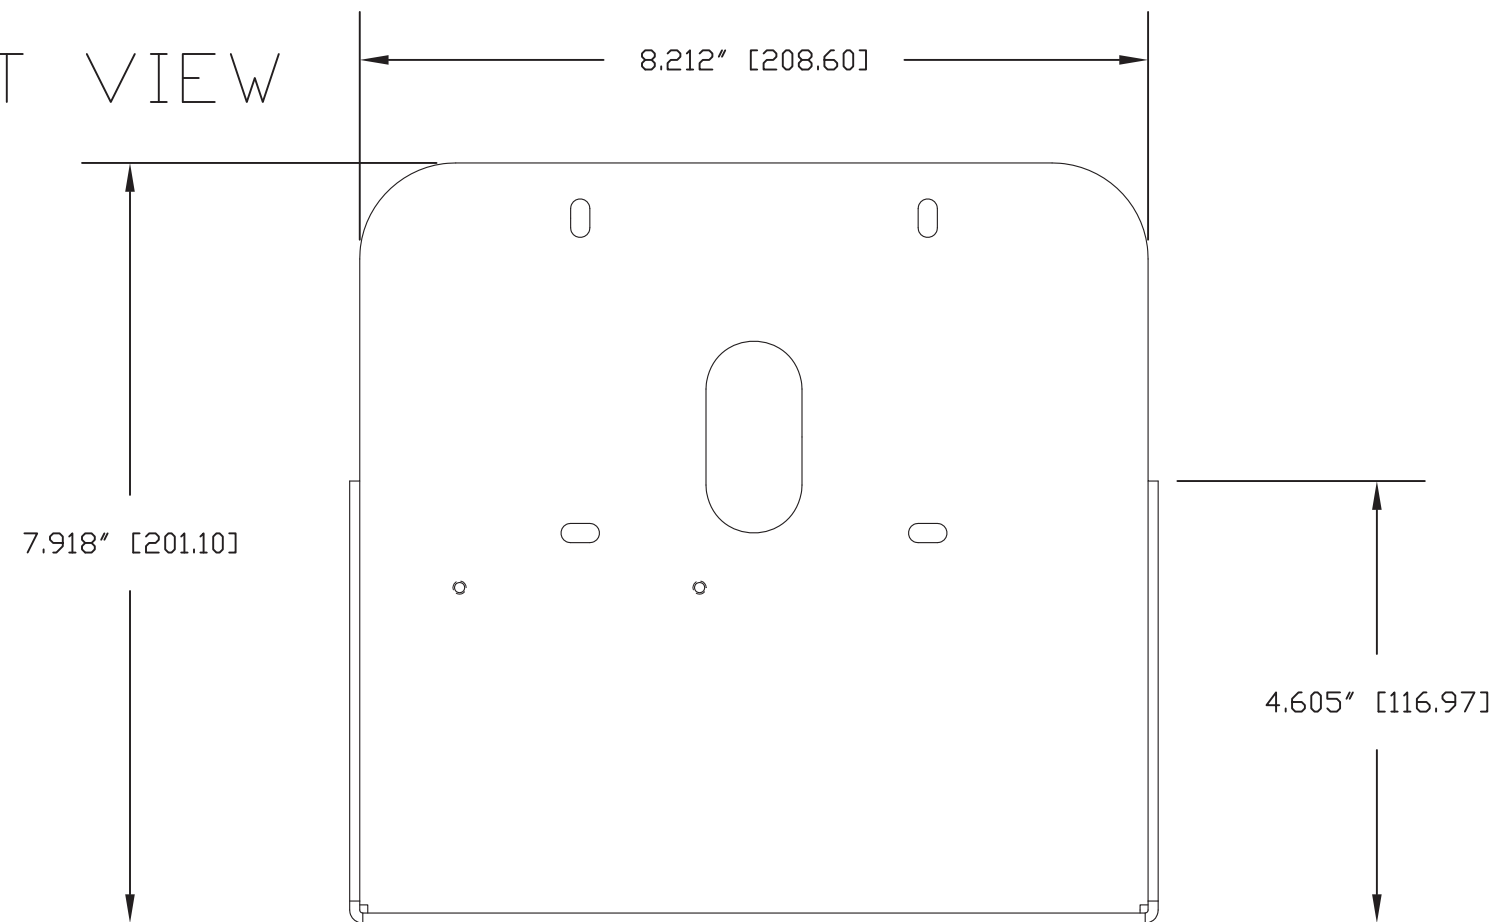

TOP VIEW

ISO VIEW

FRONT VIEW

SIDE VIEW

vaddio		GENERAL NOTES: DIMENSIONS ARE IN INCHES (mm) UNLESS OTHERWISE NOTED. DO NOT DISTRIBUTE WITHOUT EXPRESS WRITTEN PERMISSION OF VADDIO. DUE TO OUR CONTINUING EFFORTS TO ENHANCE OUR PRODUCTS, WE RESERVE THE RIGHT TO CHANGE SPECIFICATIONS WITHOUT PRIOR NOTICE OR OBLIGATION.	
Wall Mount for Sony BRC-Z700/BRC-H900			
Part Number 535-2000-225			
DRAWN RAR	CHECKED	APPROVED RAR	DATE 06/26/2012
THIS DRAWING, INCLUDING ALL SUBJECT MATTERS INDICATED THEREON OR DERIVED THEREFROM, COMPRISES PROPRIETARY INFORMATION AND IS THE EXPRESS PROPERTY OF VADDIO. All Rights Reserved - Copyright 2008			
MATERIALS CRS SHT, 11 GA	SCALE 1:2	DRAWING No. 225-2	REV REV B
FINISH PAINT, BLACK FLAT POWDER COAT, PCC# 806-394	SIZE C		