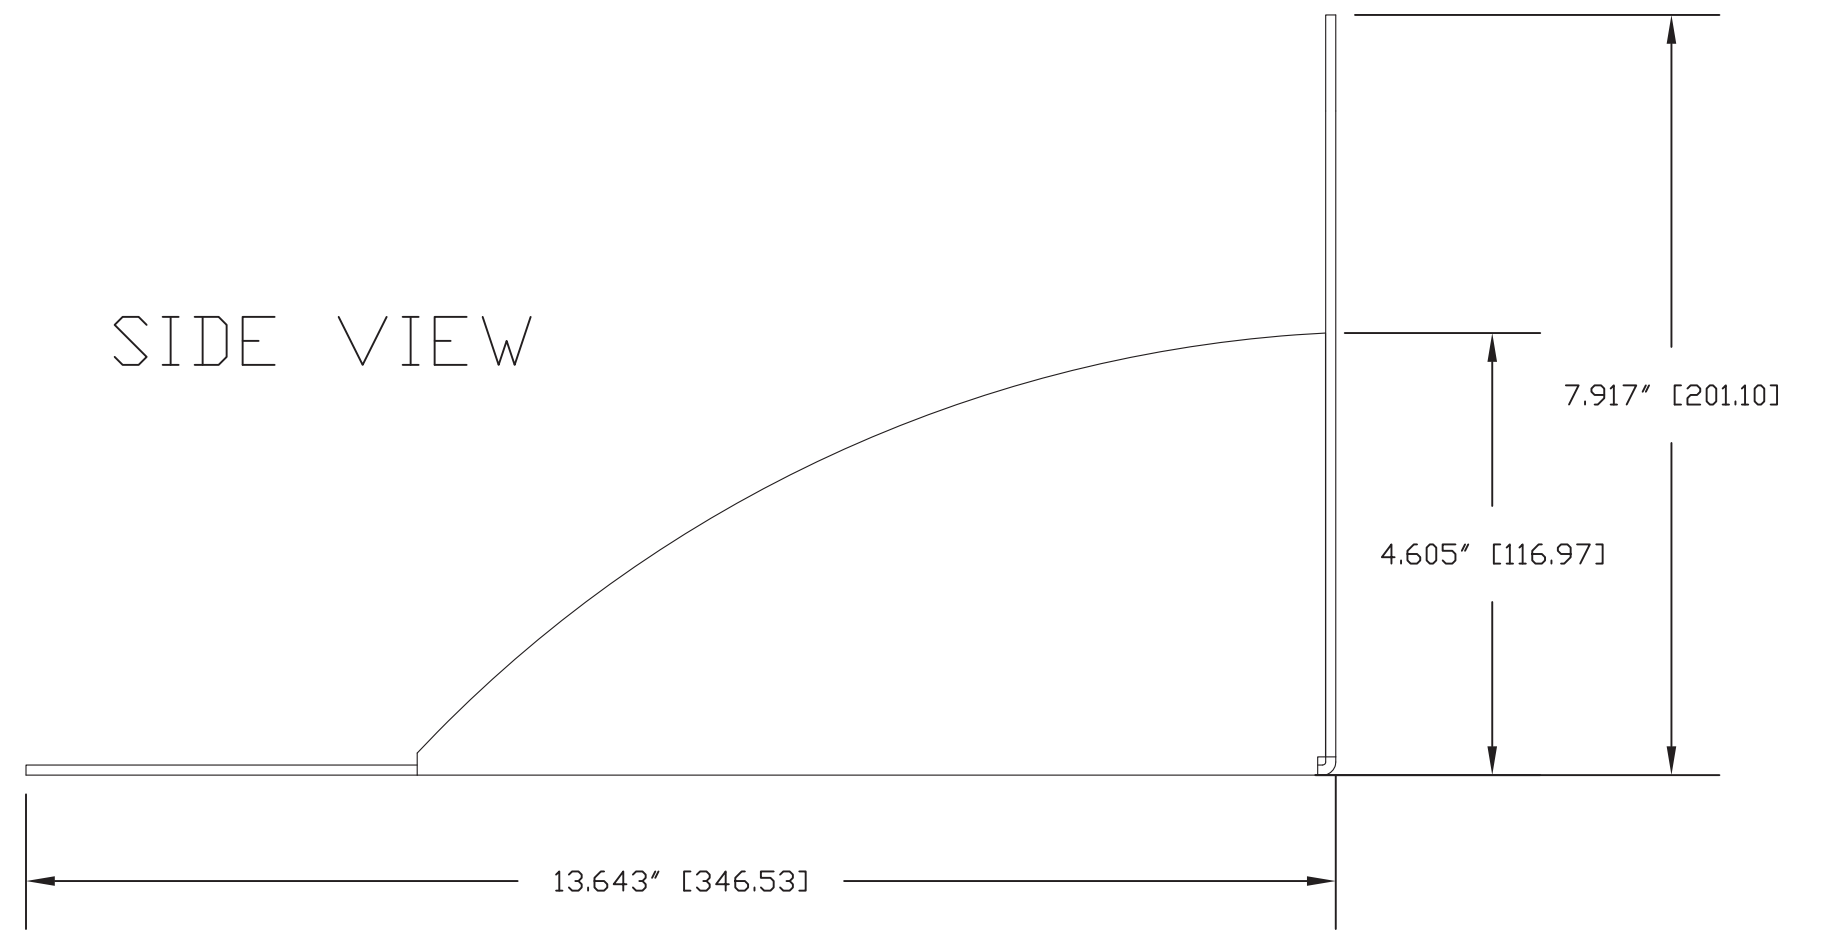

TOP VIEW

ISO VIEW

FRONT VIEW

SIDE VIEW

vaddio		GENERAL NOTES: DIMENSIONS ARE IN INCHES (mm) UNLESS OTHERWISE NOTED. DO NOT DISTRIBUTE WITHOUT EXPRESS WRITTEN PERMISSION OF VADDIO. DUE TO OUR CONTINUING EFFORTS TO ENHANCE OUR PRODUCTS, WE RESERVE THE RIGHT TO CHANGE SPECIFICATIONS WITHOUT PRIOR NOTICE OR OBLIGATION.	
Wall Mount for Sony BRC-Z700/BRC-H900			
Part Number 535-2000-225			
DRAWN RAR	CHECKED	APPROVED RAR	DATE 06/26/2012
THIS DRAWING, INCLUDING ALL SUBJECT MATTERS INDICATED THEREON OR DERIVED THEREFROM, COMPRISES PROPRIETARY INFORMATION AND IS THE EXPRESS PROPERTY OF VADDIO. All Rights Reserved - Copyright 2008			
MATERIALS CRS SHT, 11 GA	SCALE 1:2	DRAWING No. 225-2	REV REV B
FINISH PAINT, BLACK FLAT POWDER COAT, PCC# 806-394	SIZE C		