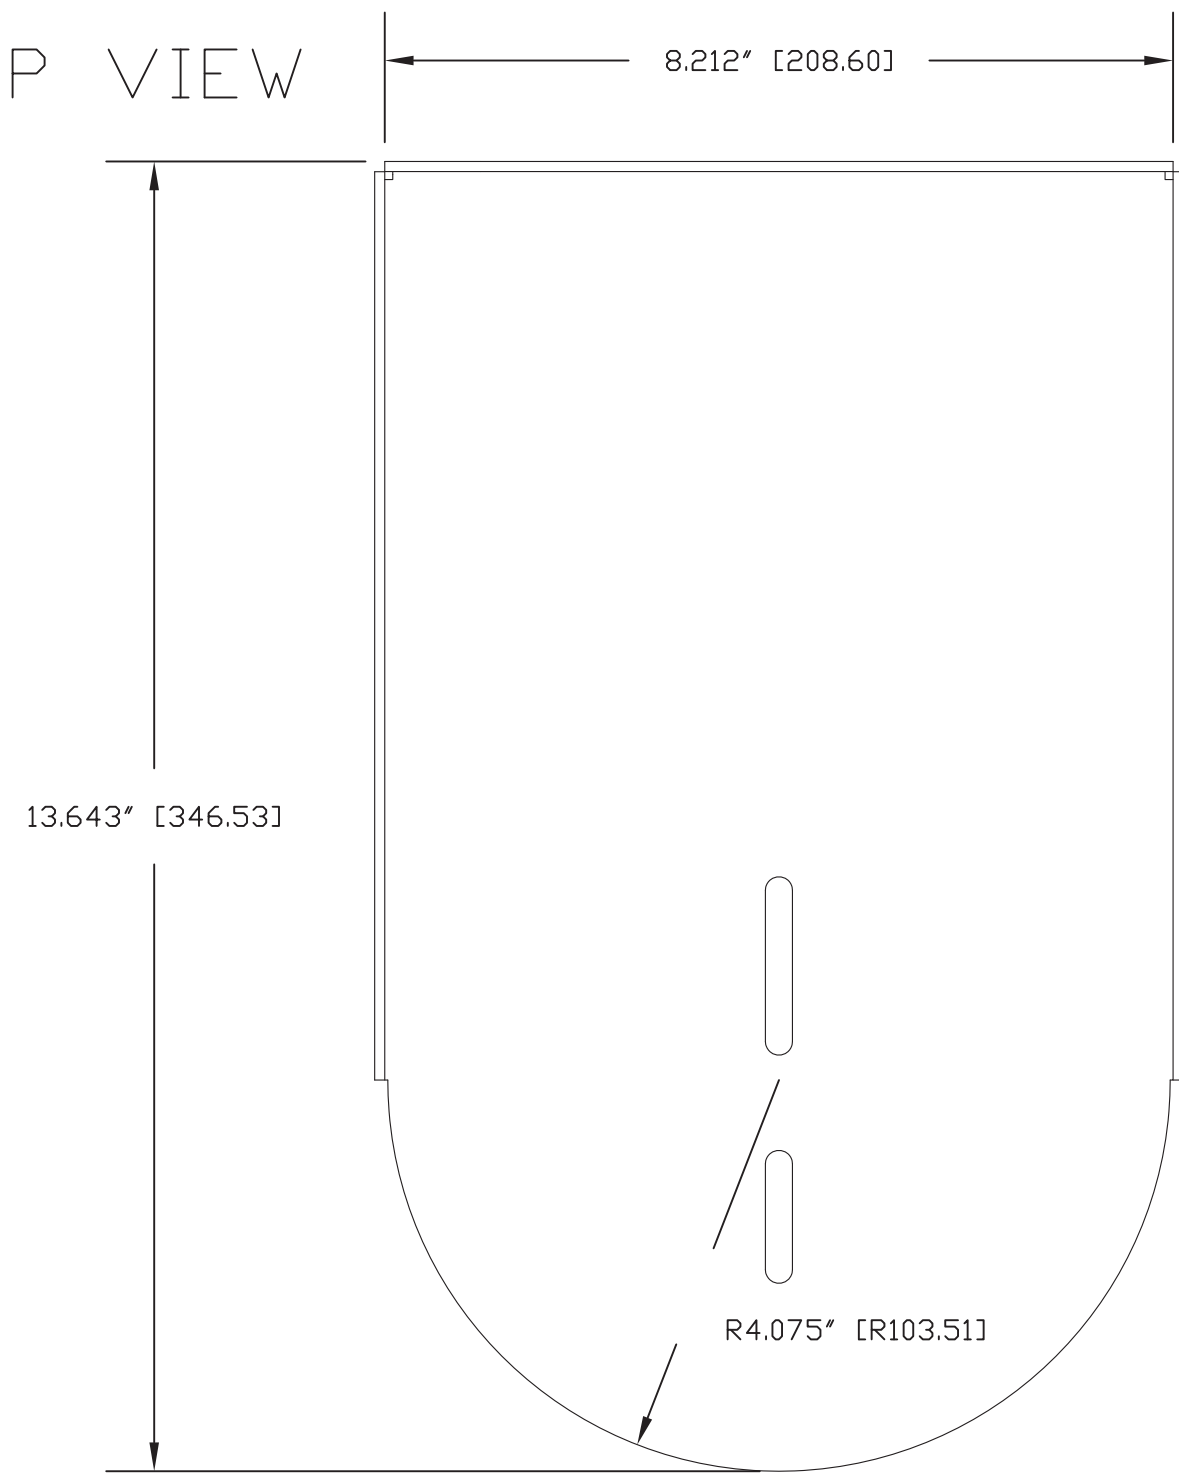

TOP VIEW

ISO VIEW

FRONT VIEW

SIDE VIEW

vaddio		GENERAL NOTES: DIMENSIONS ARE IN INCHES (mm) UNLESS OTHERWISE NOTED. DO NOT DISTRIBUTE WITHOUT EXPRESS WRITTEN PERMISSION OF VADDIO. DUE TO OUR CONTINUING EFFORTS TO ENHANCE OUR PRODUCTS, WE RESERVE THE RIGHT TO CHANGE SPECIFICATIONS WITHOUT PRIOR NOTICE OR OBLIGATION.	
Wall Mount for Sony BRC-Z700/BRC-H900			
Part Number 535-2000-225			
DRAWN RAR	CHECKED	APPROVED RAR	DATE 06/26/2012
THIS DRAWING, INCLUDING ALL SUBJECT MATTERS INDICATED THEREON OR DERIVED THEREFROM, COMPRISES PROPRIETARY INFORMATION AND IS THE EXPRESS PROPERTY OF VADDIO. All Rights Reserved - Copyright 2008			
MATERIALS CRS SHT, 11 GA	SCALE 1:2	DRAWING No. 225-2	REV REV B
FINISH PAINT, BLACK FLAT POWDER COAT, PCC# 806-394	SIZE C		