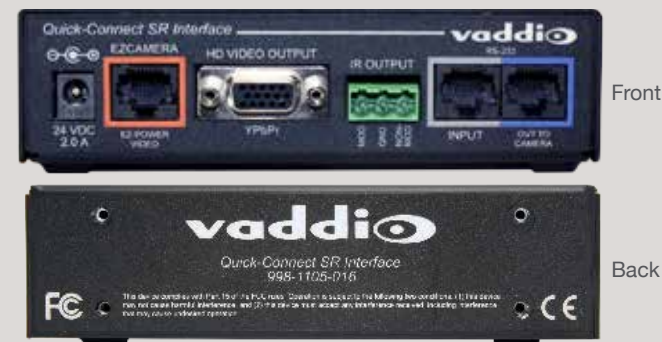

RoboSHOT™ SR Systems

PRODUCT INFO:

RoboSHOT 12 QSR System
999-9905-000 North America
999-9905-001 International

RoboSHOT 30 QSR System
999-9915-000 North America
999-9915 -001 International

What's in the box?

- RoboSHOT Camera
- Quick-Connect SR Interface
- IR Remote Commander
- EZ Camera Control Adapter
- Power Supply
- Thin Profile Wall Mount
- Mounting Hardware

Vaddio, RoboSHOT and Quick-Connect are trademarks of Vaddio.

©2014 Vaddio - All Rights Reserved.

RoboSHOT 12

RoboSHOT 30

AND

the Quick-Connect™ SR

Visit us online at support.vaddio.com
Click on **manuals**, and select the full **RoboSHOT QSR Manual**.

vaddio
THE ART OF EASY