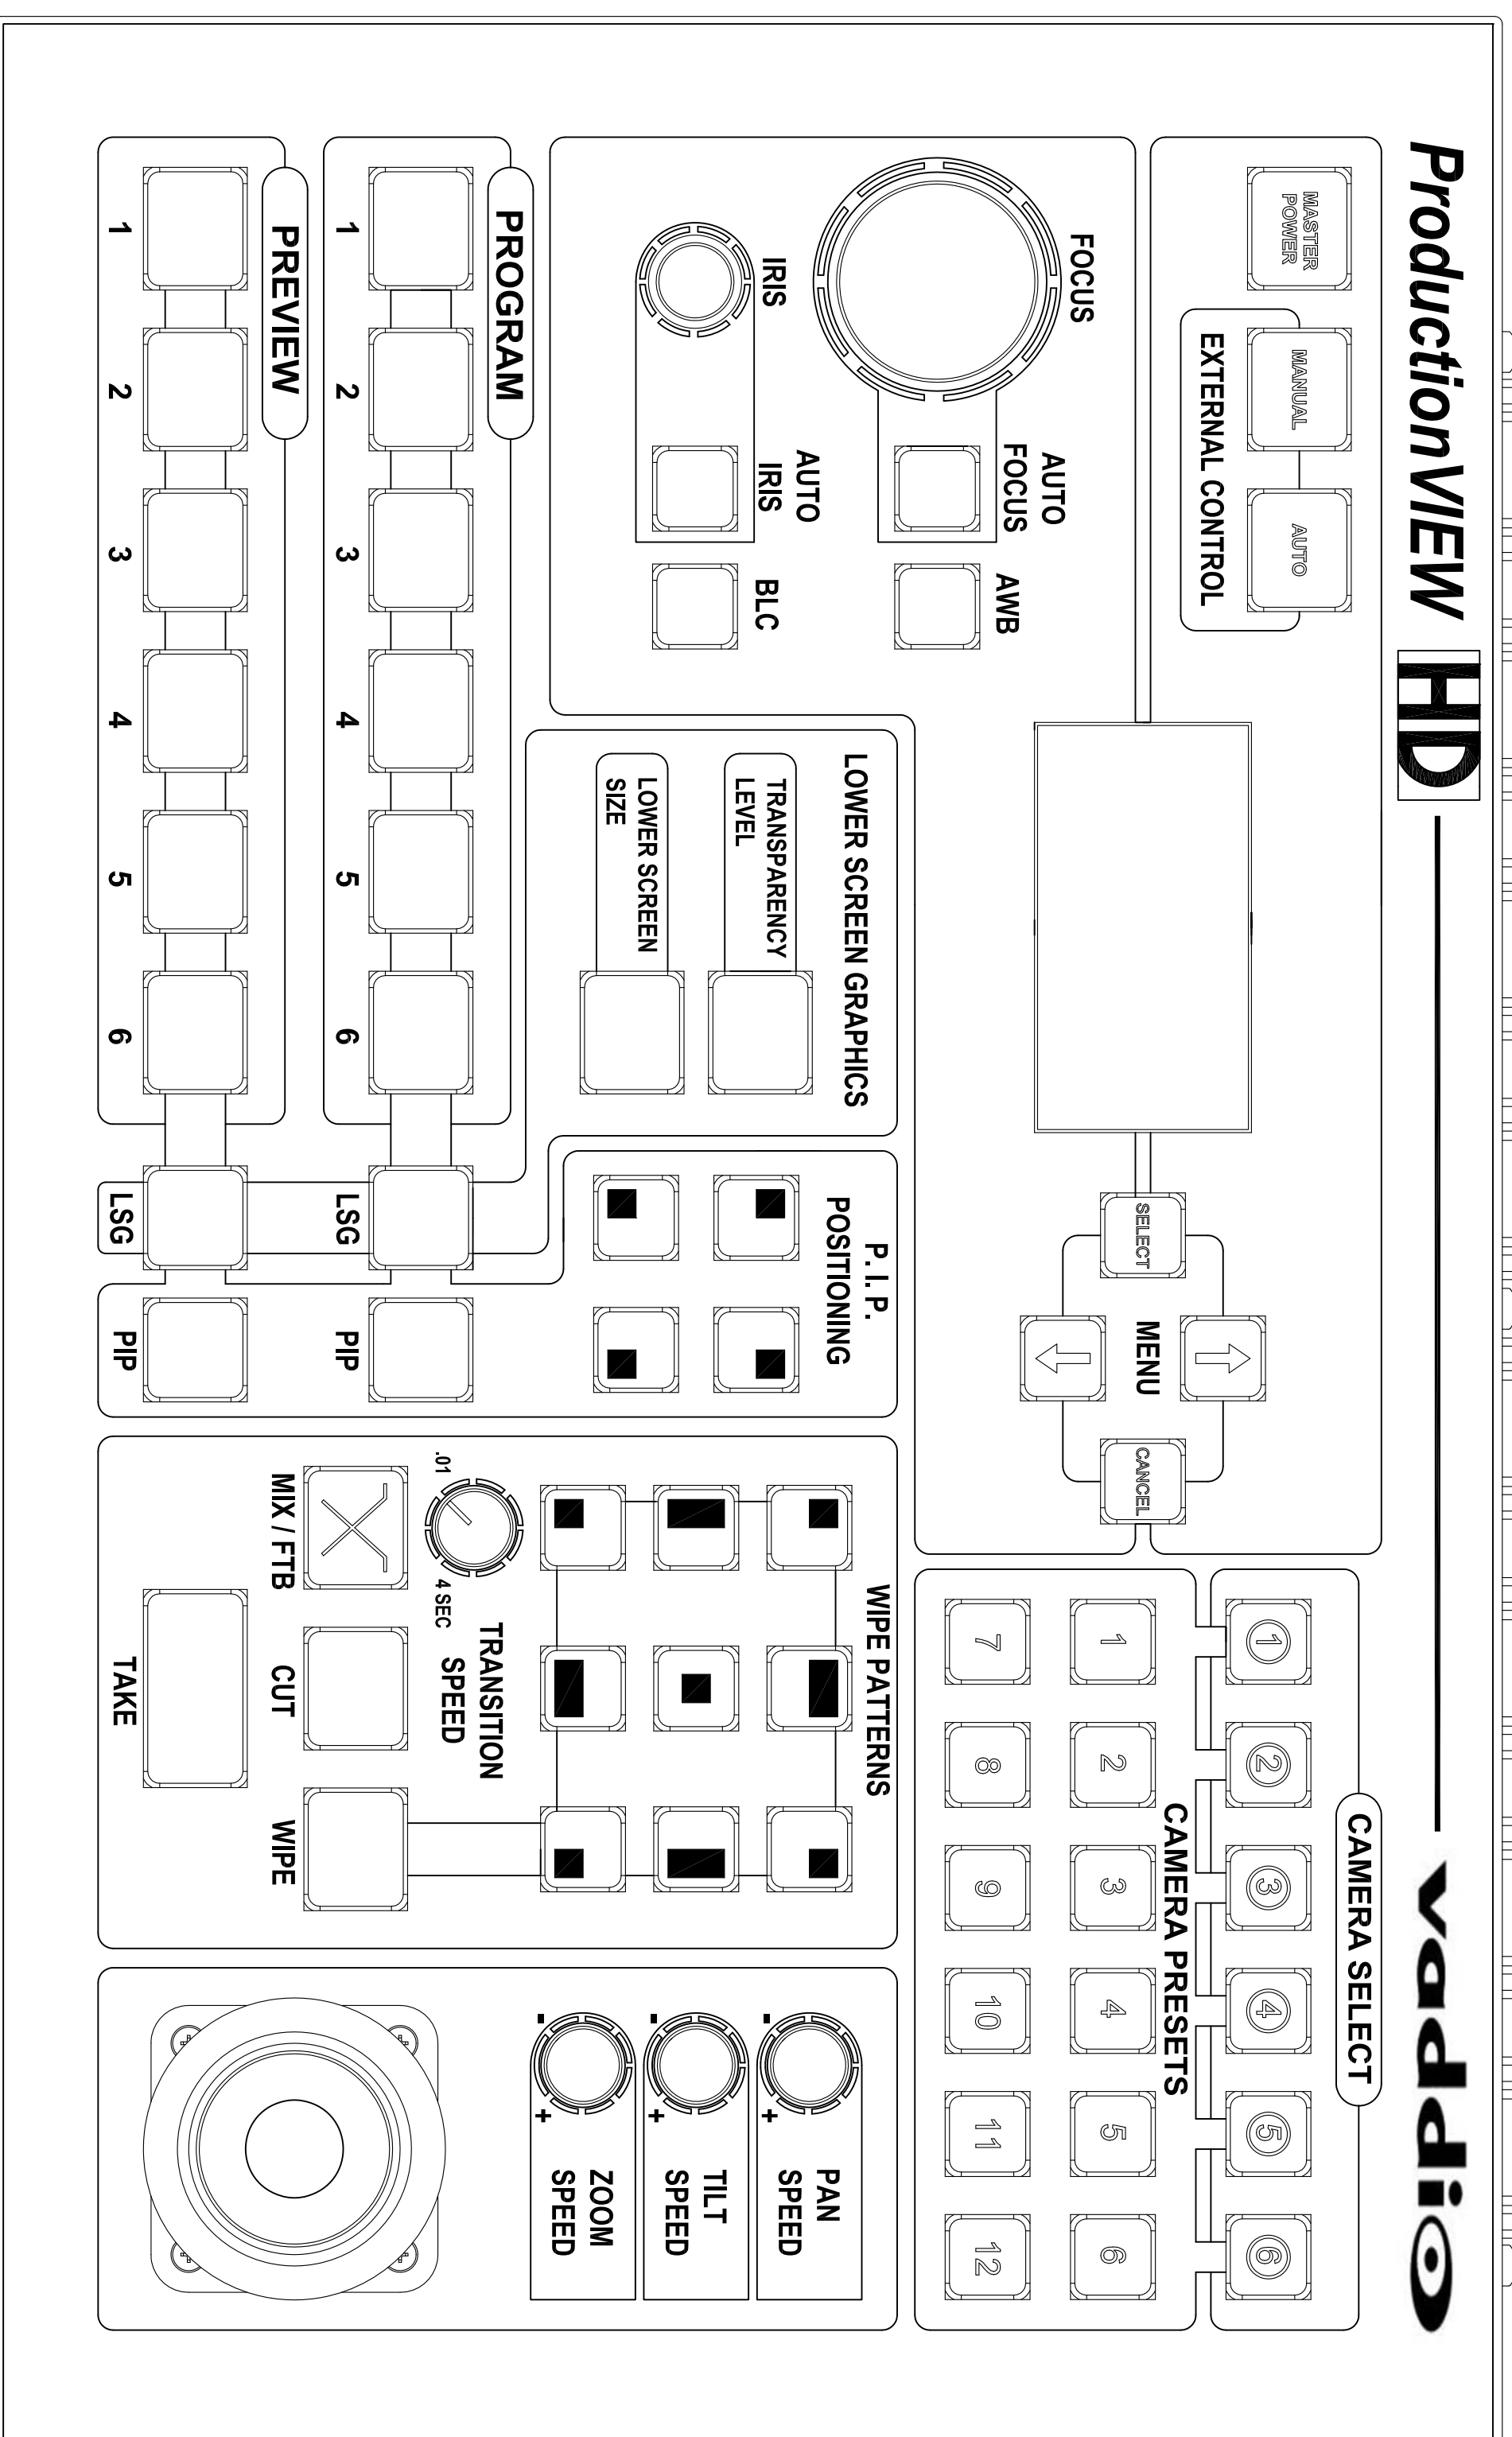

TOP VIEW

REAR VIEW (BACK AND TOP AT 90°)

SIDE VIEW

Production View HD VIDEO CONSOLE

999-5600-000 North American Version
999-5600-001 International Version

DRAWN: RAR/WLF
CHECKED: RAR
APPROVED: RAR
DATE: 10/10/2008

FINISH	STEEL	SCALE	1:1	DRAWING No.	PVHDS600	REV	A
	BLACK POWDERCOAT 20K GLOSS	SIZE	D