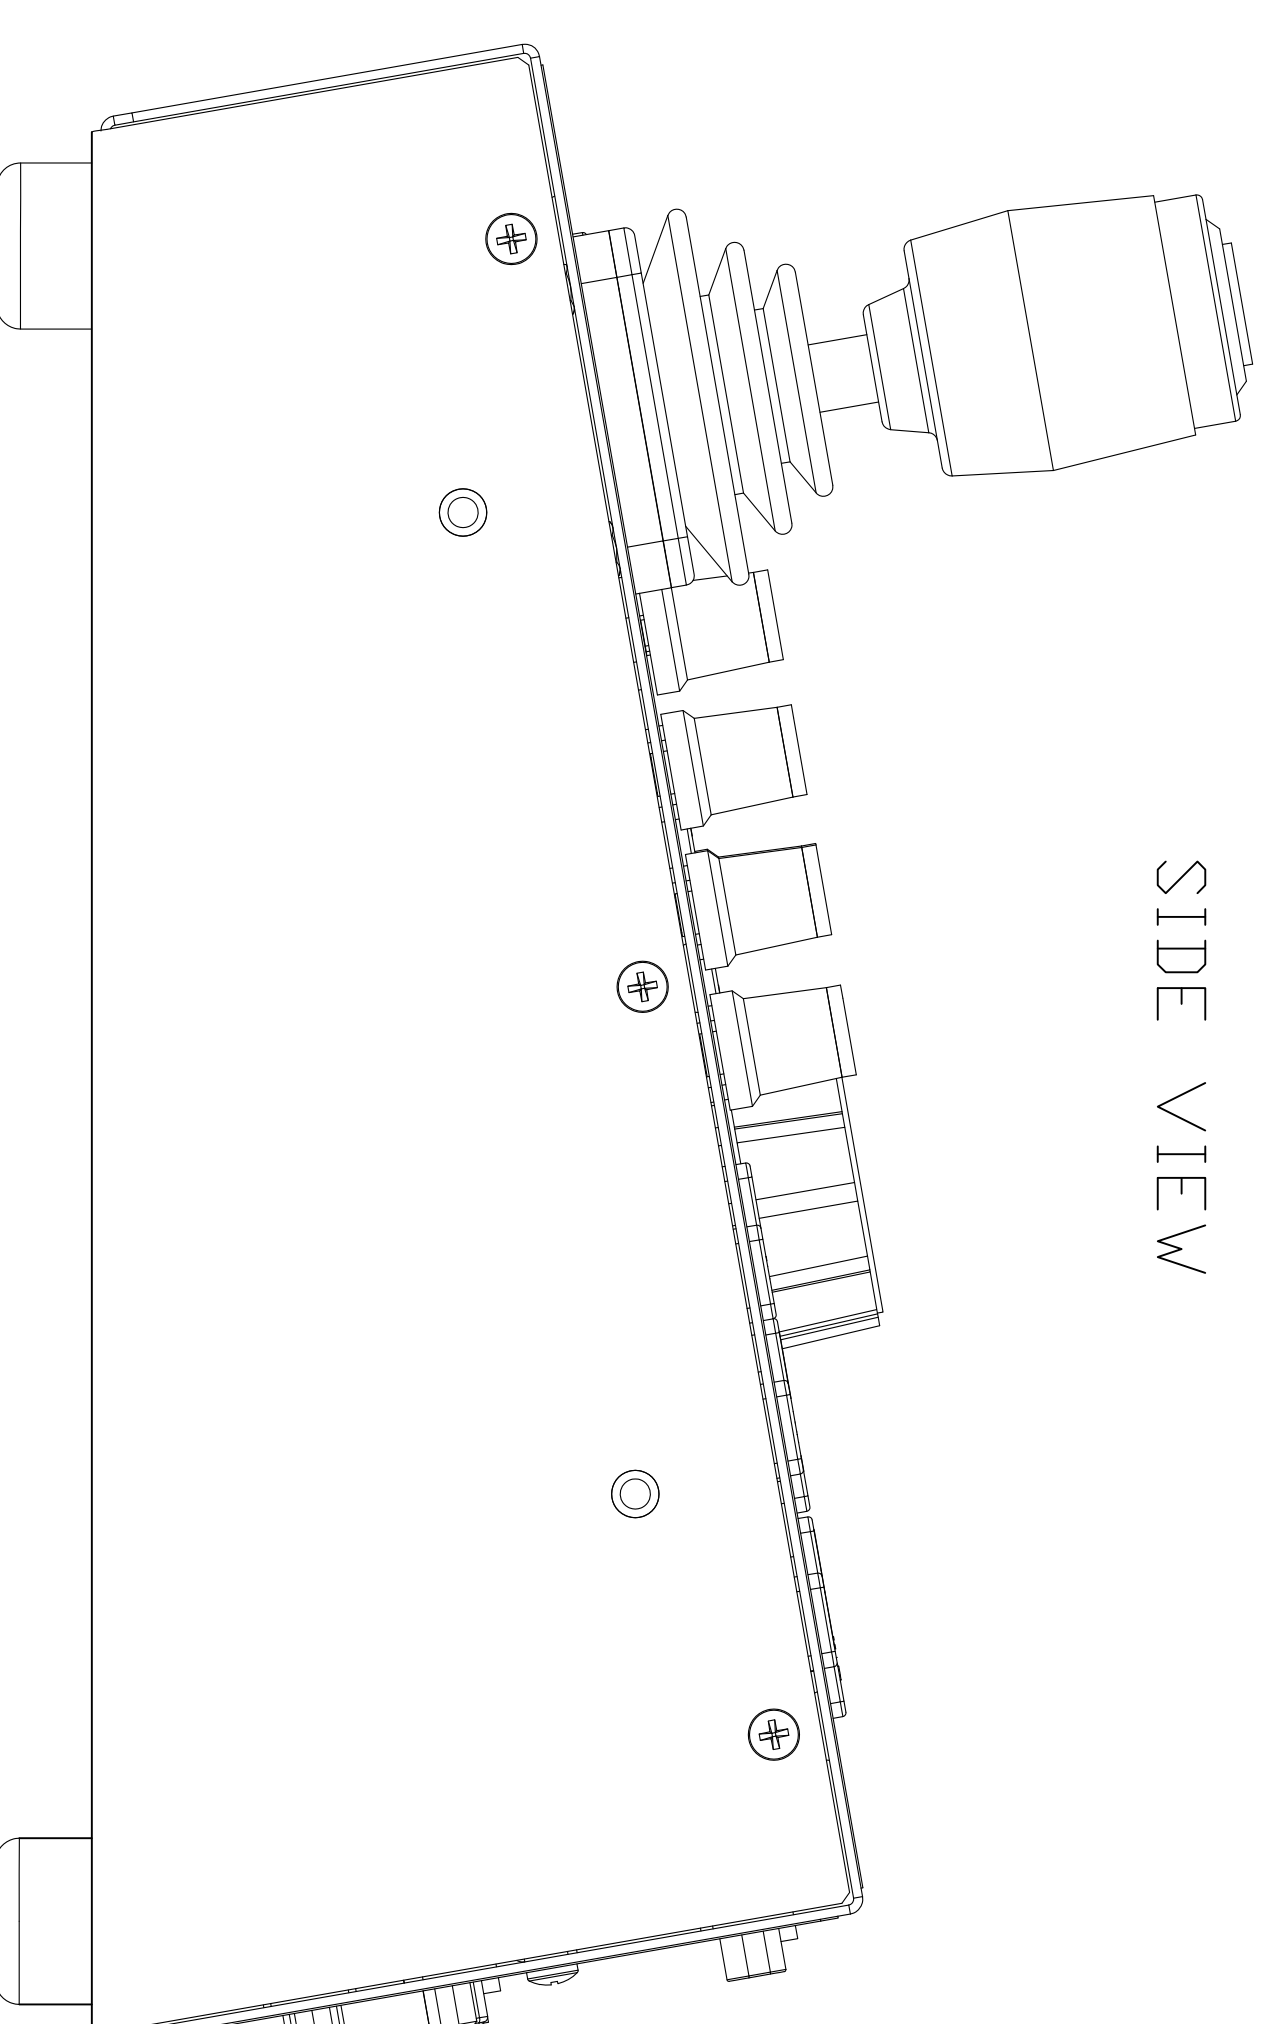

TOP VIEW

REAR VIEW (BACK AND TOP AT 90°)

SIDE VIEW

Production View HD VIDEO CONSOLE

999-5600-000 North American Version
999-5600-001 International Version

DRAWN: RAR/WLF
CHECKED: RAR
APPROVED: RAR
DATE: 10/10/2008

FINISH	STEEL	SCALE	1:1	DRAWING No.	PVHDS600	REV	A
	BLACK POWDERCOAT 20K GLOSS	SIZE	D