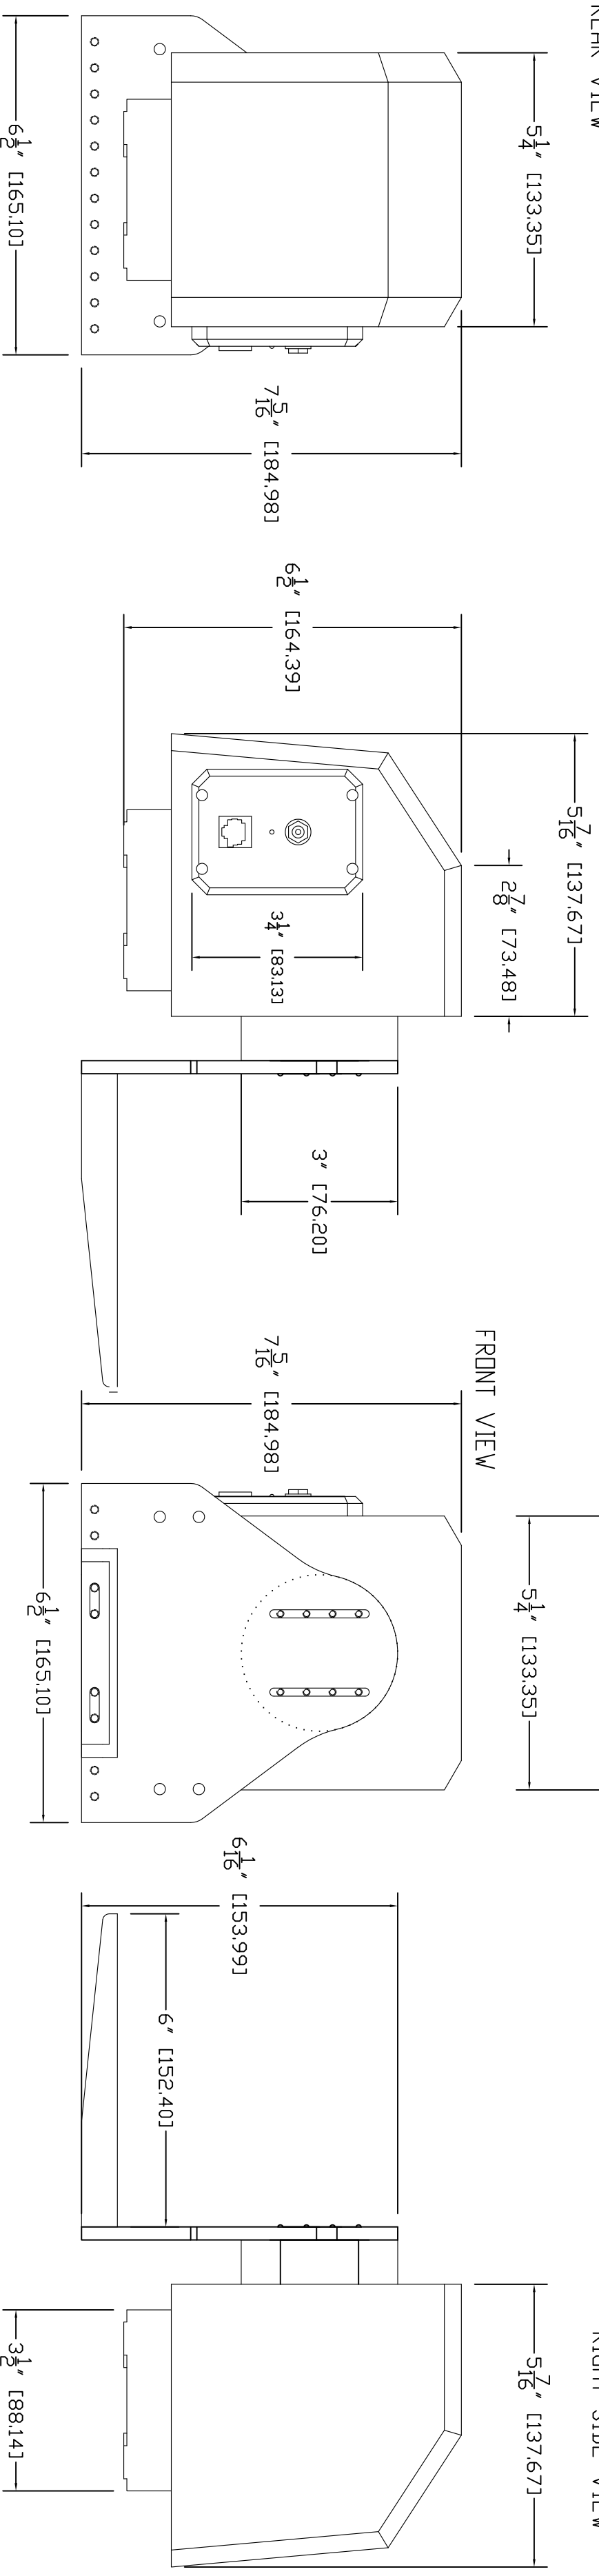

FRONT VIEW

REAR VIEW

LEFT SIDE VIEW

RIGHT SIDE VIEW