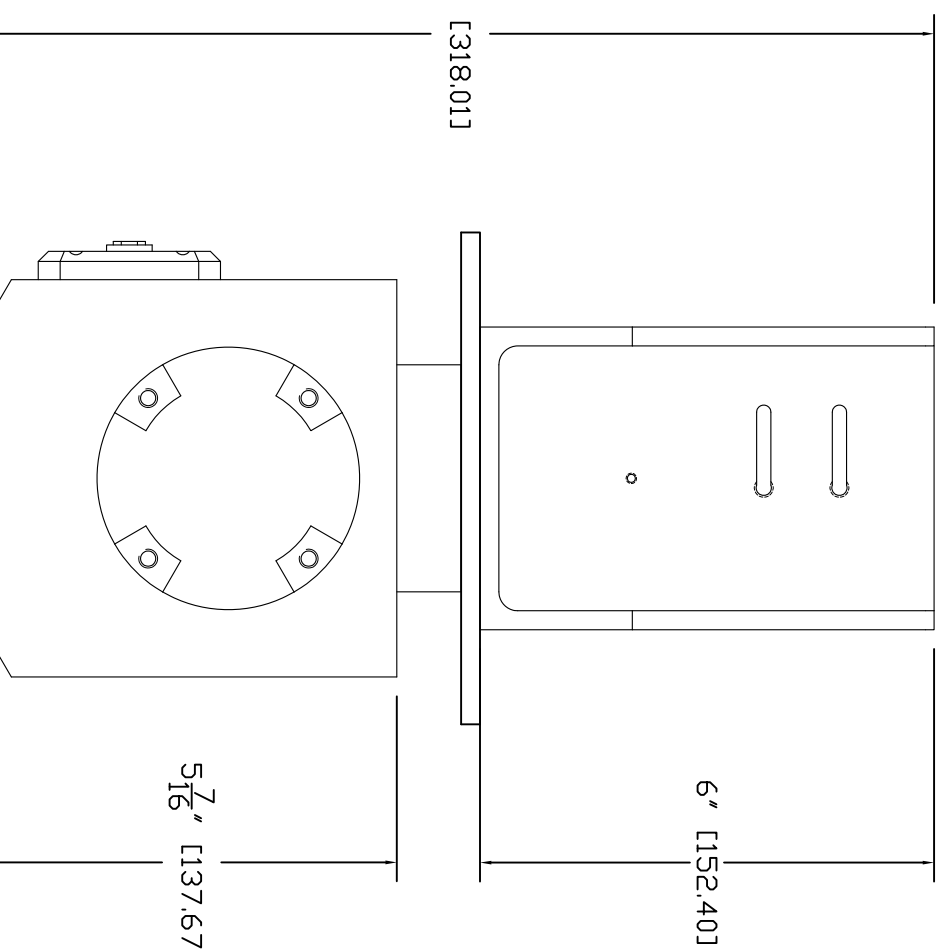

BOTTOM VIEW