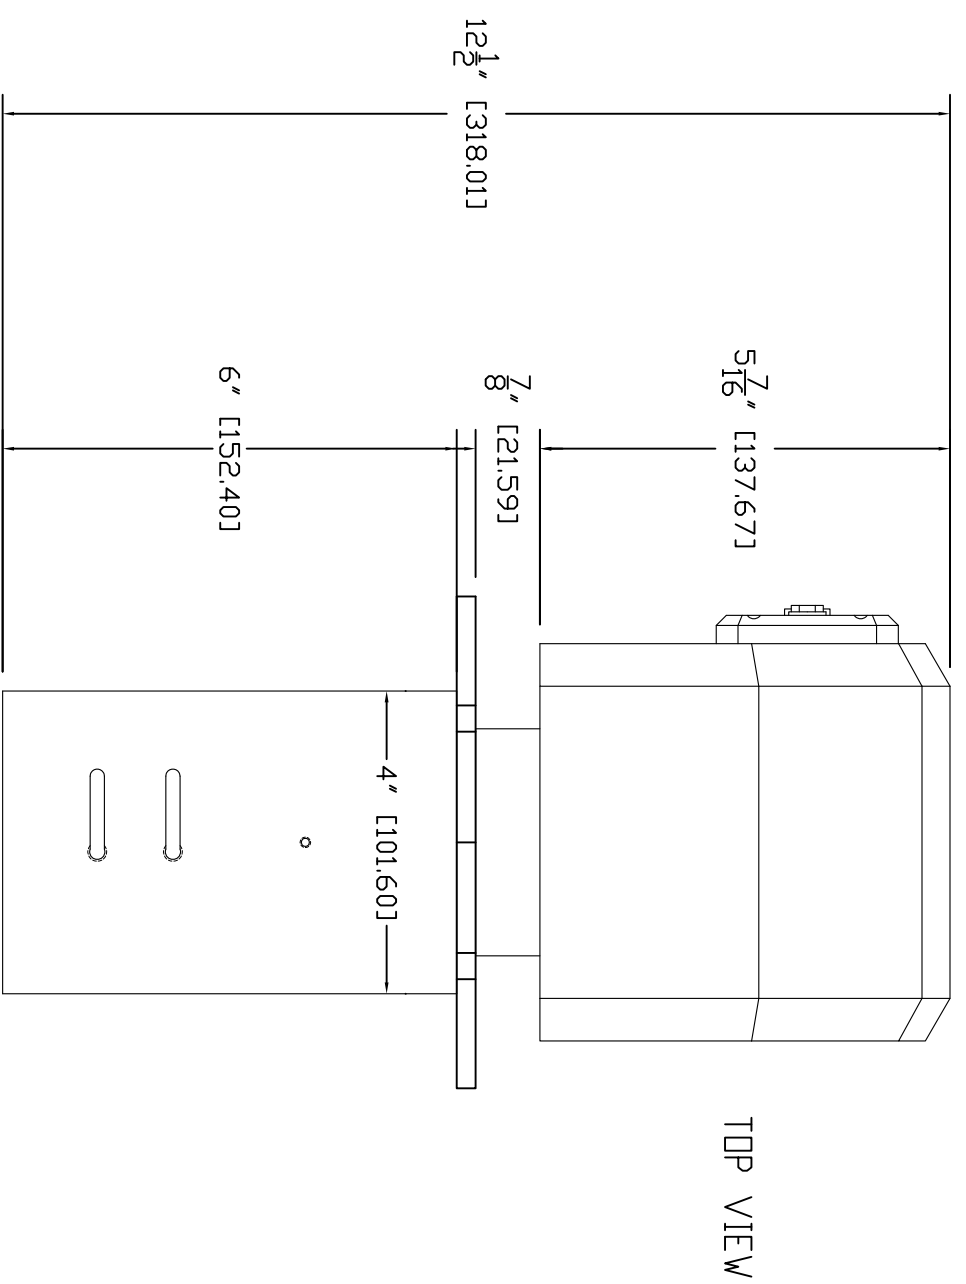

TOP VIEW

PAN TILT PRD W/MOUNTING BRACKET

PART NUMBER 999-6520-000, MULTIPLE VIEWS

DRAWN: WLF/RAR CHECKED: APPROVED: DATE: 03/04/2008

MATERIALS: VARIABLE SCALE: 1:1 DRAWING NO.: 6520 REV: A

FINISH: FLAT BLACK SIZE: V8 (VERY BIG) 55 X 45.5