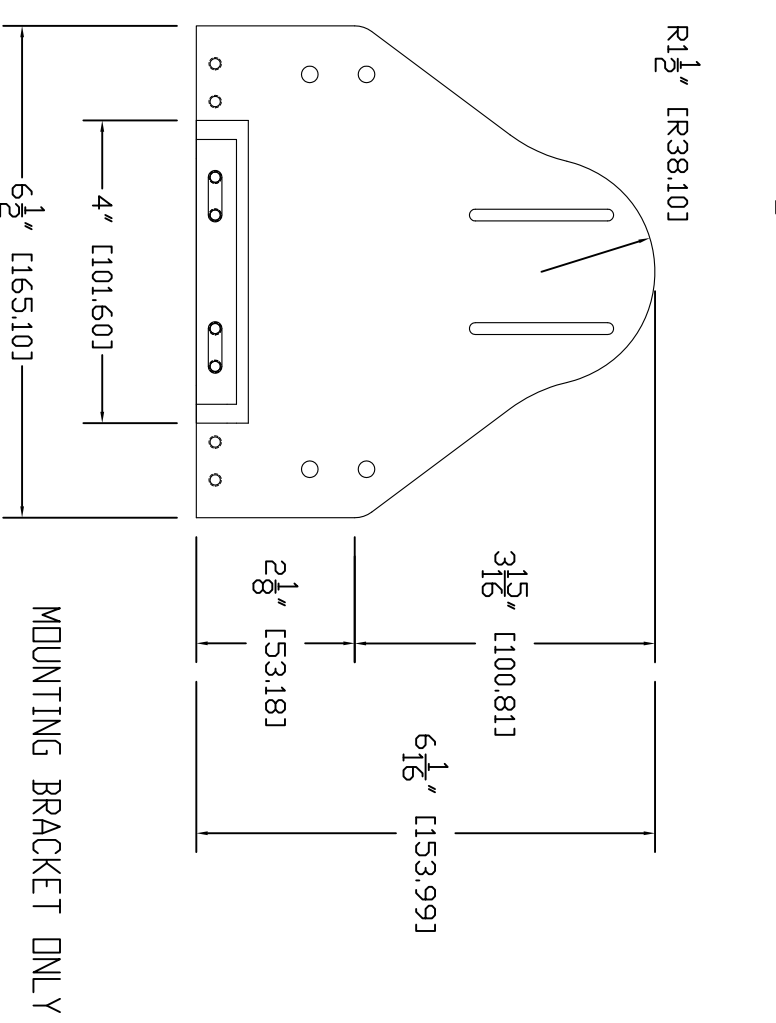

MOUNTING BRACKET ONLY